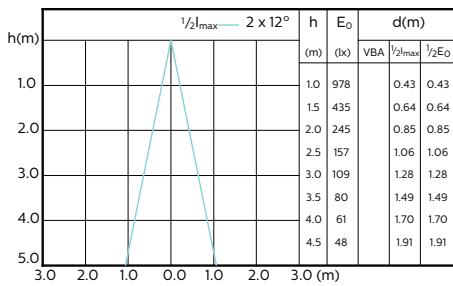

Beam Diagrams

Beam diagram - MAS LED ExpertColor 3.9-35W
GU10 927 25D

Beam diagram - MAS LED ExpertColor 3.9-35W
GU10 930 25D

Beam diagram - MAS LED ExpertColor 3.9-35W
GU10 927 36D

Beam diagram - MAS LED ExpertColor 3.9-35W
GU10 930 36D