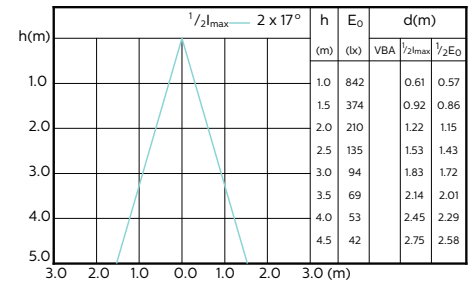

Beam diagram - MAS LED ExpertColor 5.5-50W GU10 927 36D