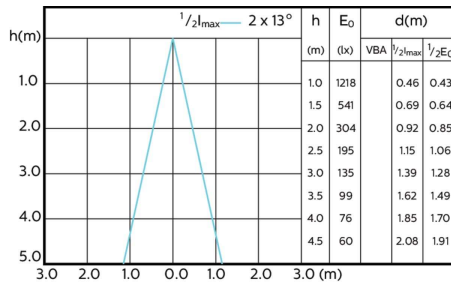

Beam diagram - MAS LED ExpertColor 3.9-35W
GU10 940 36D

Beam diagram - MAS LED ExpertColor 5.5-50W
GU10 927 25D

MASTER LED bodové svetidlo ExpertColor MV

Beam Diagrams

Beam diagram - MAS LED ExpertColor 5.5-50W GU10 930 25D