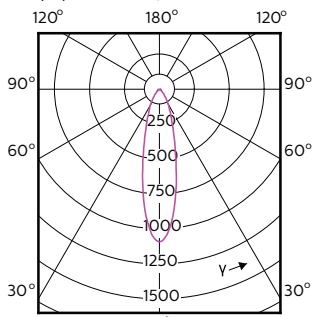

MASTER LED bodové svietidlo ExpertColor MV