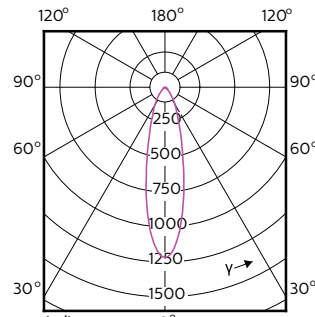

MASTER LED bodové svietidlo ExpertColor MV