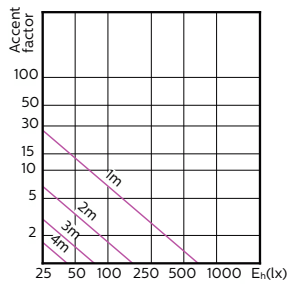

Accent Diagrams

Accent Diagram - MAS LED ExpertColor
3.9-35W GU10 927 25D

Accent Diagram - MAS LED ExpertColor
3.9-35W GU10 930 25D

Accent Diagram - MAS LED ExpertColor
3.9-35W GU10 927 36D

Accent Diagram - MAS LED ExpertColor
3.9-35W GU10 930 36D