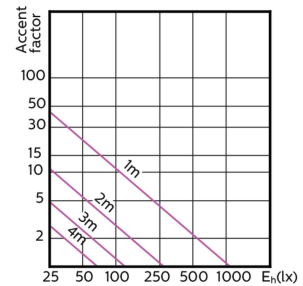

Accent Diagram - MAS LED ExpertColor
5.5-50W GU10 927 25D