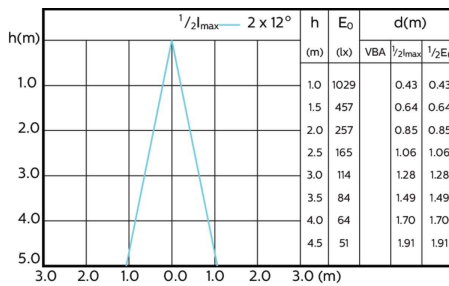

Beam Diagrams

Beam diagram - MAS LED ExpertColor 3.9-35W
GU10 927 25D

Beam diagram - MAS LED ExpertColor 3.9-35W
GU10 930 25D

Beam diagram - MAS LED ExpertColor 3.9-35W
GU10 927 36D

Beam diagram - MAS LED ExpertColor 3.9-35W
GU10 930 36D