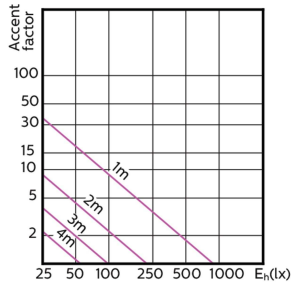

MASTER LED bodové svietidlo ExpertColor MV

Accent Diagrams

Accent Diagram - MAS LED ExpertColor
5.5-50W GU10 930 36D