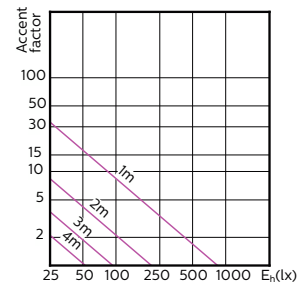

Accent Diagram - MAS LED ExpertColor
3.9-35W GU10 940 36D

Accent Diagram - MAS LED ExpertColor
5.5-50W GU10 927 25D

Accent Diagram - MAS LED ExpertColor
5.5-50W GU10 930 25D

Accent Diagram - MAS LED ExpertColor
5.5-50W GU10 940 25D