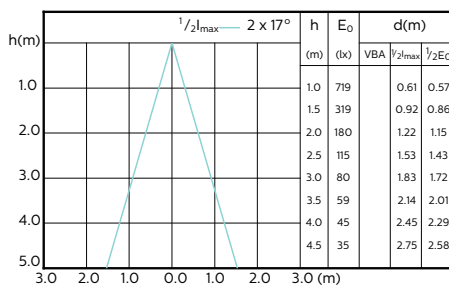

Beam Diagrams

Beam diagram - MAS LED ExpertColor 3.9-35W
GU10 927 25D

Beam diagram - MAS LED ExpertColor 3.9-35W
GU10 930 25D

Beam diagram - MAS LED ExpertColor 3.9-35W
GU10 927 36D

Beam diagram - MAS LED ExpertColor 3.9-35W
GU10 930 36D