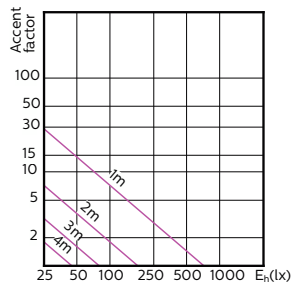

Accent Diagrams

Accent Diagram - MAS LED ExpertColor
3.9-35W GU10 927 25D

Accent Diagram - MAS LED ExpertColor
3.9-35W GU10 930 25D

Accent Diagram - MAS LED ExpertColor
3.9-35W GU10 927 36D

Accent Diagram - MAS LED ExpertColor
3.9-35W GU10 930 36D