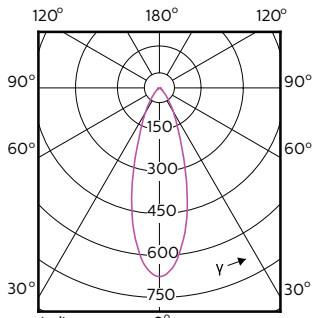

MASTER LED bodové svietidlo ExpertColor MV