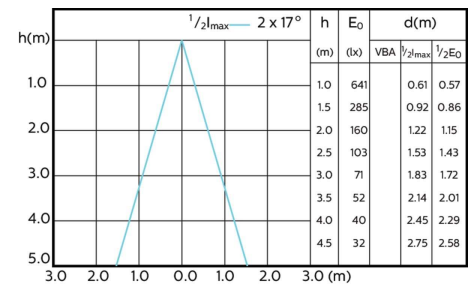

Beam Diagrams

Beam diagram - MAS LED ExpertColor 3.9-35W
GU10 927 25D

Beam diagram - MAS LED ExpertColor 3.9-35W
GU10 930 25D

Beam diagram - MAS LED ExpertColor 3.9-35W
GU10 927 36D

Beam diagram - MAS LED ExpertColor 3.9-35W
GU10 930 36D