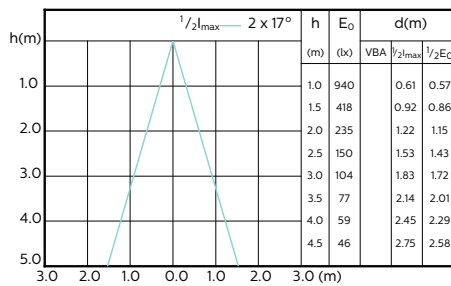

Beam diagram - MAS LED ExpertColor 5.5-50W GU10 940 36D