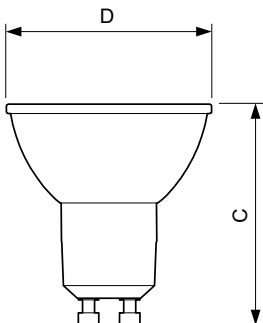

Aplikácie

- Gastro zariadenia
- Obchod
- Obytné zóny

MASTER LED bodové svetidlo ExpertColor MV

Rozmerový obrázok

Product	D	C
MAS LED ExpertColor 3.9-35W GU10 927 25D	50 mm	54 mm
MAS LED ExpertColor 3.9-35W GU10 927 36D	50 mm	54 mm
MAS LED ExpertColor 3.9-35W GU10 930 25D	50 mm	54 mm
MAS LED ExpertColor 3.9-35W GU10 930 36D	50 mm	54 mm
MAS LED ExpertColor 3.9-35W GU10 940 36D	50 mm	54 mm
MAS LED ExpertColor 5.5-50W GU10 927 25D	50 mm	54 mm
MAS LED ExpertColor 5.5-50W GU10 927 36D	50 mm	54 mm
MAS LED ExpertColor 5.5-50W GU10 930 25D	50 mm	54 mm
MAS LED ExpertColor 5.5-50W GU10 930 36D	50 mm	54 mm
MAS LED ExpertColor 5.5-50W GU10 940 25D	50 mm	54 mm
MAS LED ExpertColor 5.5-50W GU10 940 36D	50 mm	54 mm