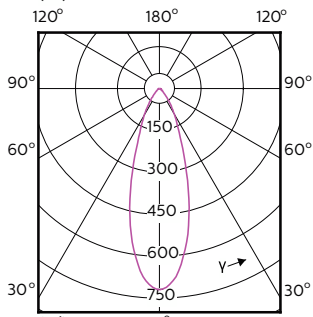

MASTER LED bodové svietidlo ExpertColor MV