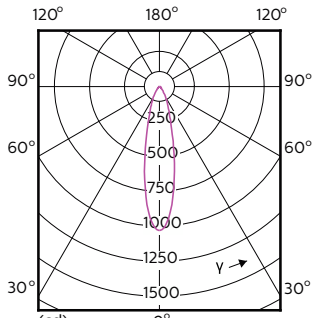

MASTER LED bodové svietidlo ExpertColor MV