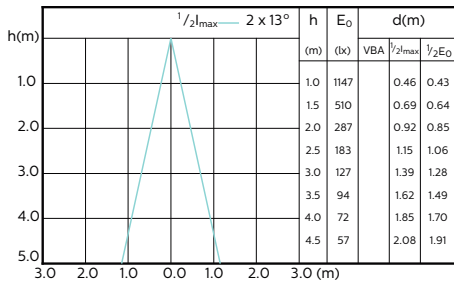

MASTER LED bodové svetidlo ExpertColor MV

Beam Diagrams

Beam diagram - MAS LED ExpertColor 5.5-50W GU10 930 25D