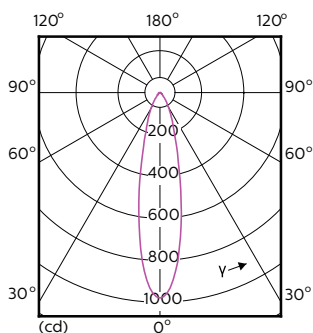

Order Code	Full Product Name	Maximálna teplota krytu (nom.)
70763000	MASTER LED ExpertColor 5.5-50W GU10 930 25D	66 °C
70765400	MASTER LED ExpertColor 5.5-50W GU10 940 25D	66 °C
70767800	MASTER LED ExpertColor 5.5-50W GU10 927 36D	66 °C
70769200	MASTER LED ExpertColor 5.5-50W GU10 930 36D	66 °C
70771500	MASTER LED ExpertColor 5.5-50W GU10 940 36D	66 °C

Schválenie a použitie

Order Code	Full Product Name	Rozsah okolitých teplôt	Spotreba energie kWh/1 000 h
70749400	MASTER LED ExpertColor 3.9-35W GU10 927 25D	-20 až +45 °C	4 kWh
70751700	MASTER LED ExpertColor 3.9-35W GU10 930 25D	-20 až +45 °C	4 kWh
70755500	MASTER LED ExpertColor 3.9-35W GU10 927 36D	-20 až +45 °C	4 kWh
70757900	MASTER LED ExpertColor 3.9-35W GU10 930 36D	-20 až +45 °C	4 kWh
70759300	MASTER LED ExpertColor 3.9-35W GU10 940 36D	-20 až +45 °C	4 kWh
70761600	MASTER LED ExpertColor 5.5-50W GU10 927 25D	-20 až +35 °C	6 kWh
70763000	MASTER LED ExpertColor 5.5-50W GU10 930 25D	-20 až +45 °C	6 kWh
70765400	MASTER LED ExpertColor 5.5-50W GU10 940 25D	-20 až +45 °C	6 kWh
70767800	MASTER LED ExpertColor 5.5-50W GU10 927 36D	-20 až +45 °C	6 kWh
70769200	MASTER LED ExpertColor 5.5-50W GU10 930 36D	-20 až +45 °C	6 kWh

Order Code	Full Product Name	Rozsah okolitých teplôt	Spotreba energie kWh/1 000 h
70771500	MASTER LED ExpertColor 5.5-50W GU10 940 36D	-20 až +45 °C	6 kWh