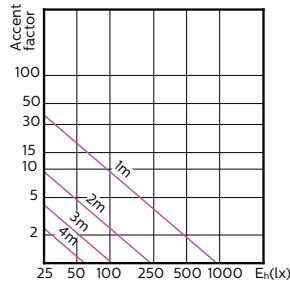

Accent Diagram - MAS LED ExpertColor
5.5-50W GU10 940 36D