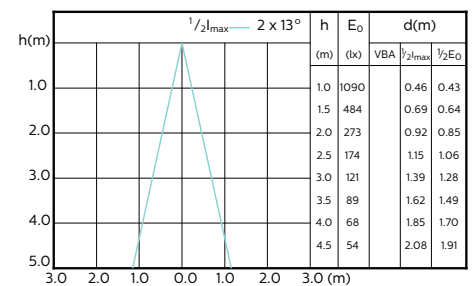

Beam diagram - MAS LED ExpertColor 5.5-50W
GU10 927 25D