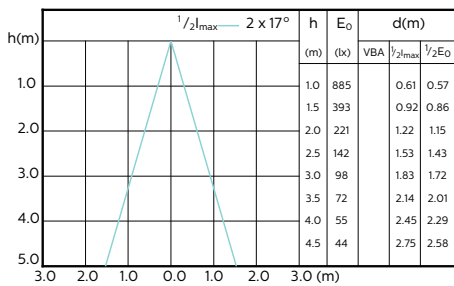

Beam diagram - MAS LED ExpertColor 5.5-50W GU10 930 36D