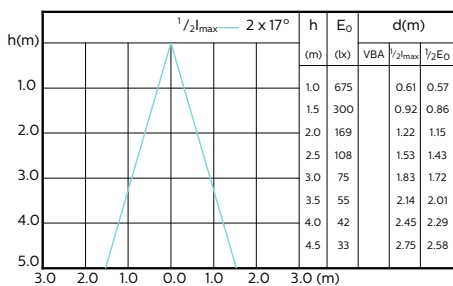

Beam Diagrams

Beam diagram - MAS LED ExpertColor 3.9-35W
GU10 927 25D

Beam diagram - MAS LED ExpertColor 3.9-35W
GU10 930 25D

Beam diagram - MAS LED ExpertColor 3.9-35W
GU10 927 36D

Beam diagram - MAS LED ExpertColor 3.9-35W
GU10 930 36D