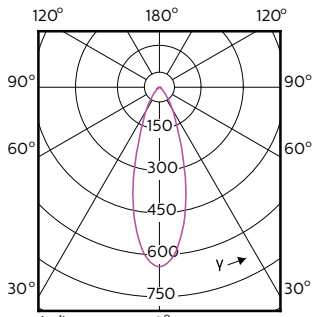

MASTER LED bodové svietidlo ExpertColor MV