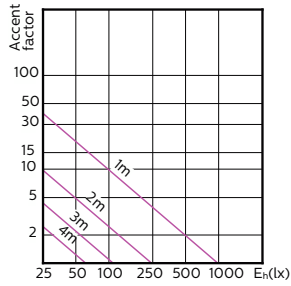

MASTER LED bodové svietidlo ExpertColor MV

Accent Diagrams

Accent Diagram - MAS LED ExpertColor
3.9-35W GU10 927 25D