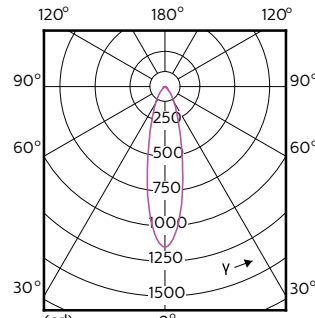

MASTER LED bodové svietidlo ExpertColor MV