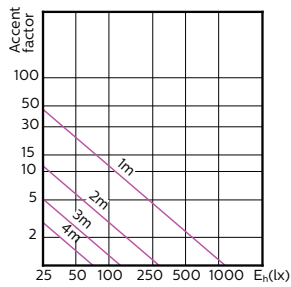

Accent Diagram - MAS LED ExpertColor
5.5-50W GU10 930 25D