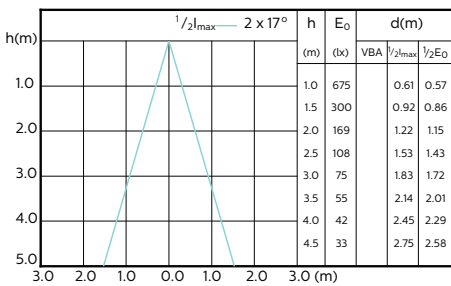

## Beam Diagrams

Beam diagram - MAS LED ExpertColor 3.9-35W  
GU10 927 25D

Beam diagram - MAS LED ExpertColor 3.9-35W  
GU10 930 25D

Beam diagram - MAS LED ExpertColor 3.9-35W  
GU10 927 36D

Beam diagram - MAS LED ExpertColor 3.9-35W  
GU10 930 36D