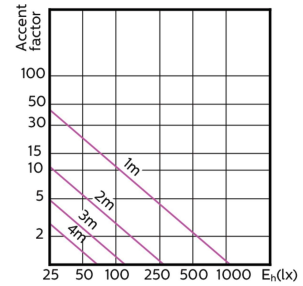

Accent Diagram - MAS LED ExpertColor
5.5-50W GU10 927 25D