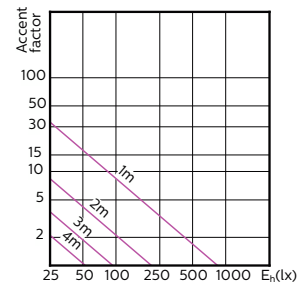

Accent Diagram - MAS LED ExpertColor  
3.9-35W GU10 940 36D

Accent Diagram - MAS LED ExpertColor  
5.5-50W GU10 927 25D

Accent Diagram - MAS LED ExpertColor  
5.5-50W GU10 930 25D

Accent Diagram - MAS LED ExpertColor  
5.5-50W GU10 940 25D