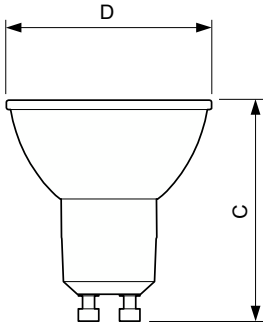

## Målskisse

Product	D	C
MAS LED ExpertColor 3.9-35W GU10 927 25D	50 mm	54 mm
MAS LED ExpertColor 3.9-35W GU10 927 36D	50 mm	54 mm
MAS LED ExpertColor 3.9-35W GU10 930 25D	50 mm	54 mm
MAS LED ExpertColor 3.9-35W GU10 930 36D	50 mm	54 mm
MAS LED ExpertColor 3.9-35W GU10 940 36D	50 mm	54 mm
MAS LED ExpertColor 5.5-50W GU10 927 25D	50 mm	54 mm
MAS LED ExpertColor 5.5-50W GU10 927 36D	50 mm	54 mm
MAS LED ExpertColor 5.5-50W GU10 930 25D	50 mm	54 mm
MAS LED ExpertColor 5.5-50W GU10 930 36D	50 mm	54 mm
MAS LED ExpertColor 5.5-50W GU10 940 25D	50 mm	54 mm
MAS LED ExpertColor 5.5-50W GU10 940 36D	50 mm	54 mm