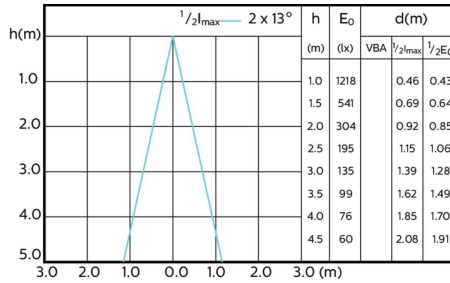

Beam diagram - MAS LED ExpertColor 5.5-50W
GU10 940 25D