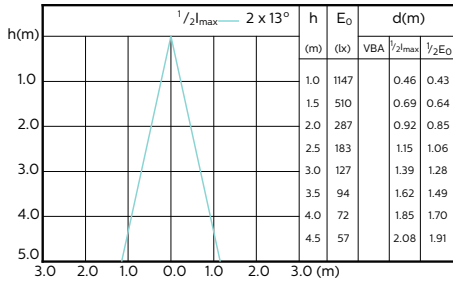

MASTER LED-spot ExpertColor MV

Beam Diagrams

Beam diagram - MAS LED ExpertColor 5.5-50W
GU10 930 25D