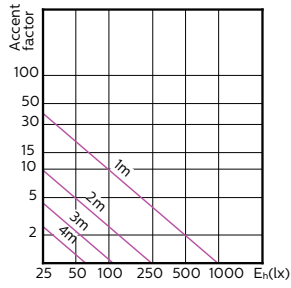

MASTER LED-spot ExpertColor MV

Accent Diagrams

Accent Diagram - MAS LED ExpertColor
3.9-35W GU10 927 25D