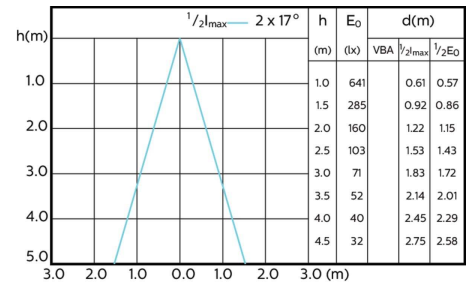

Beam diagram - MAS LED ExpertColor 3.9-35W
GU10 927 36D