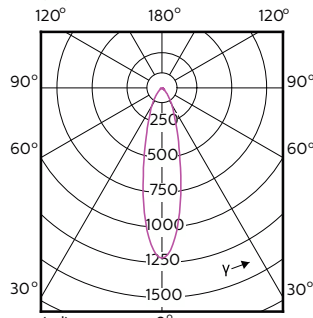

MASTER LED-spot ExpertColor MV