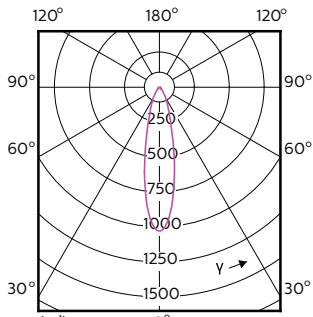

MASTER LED-spot ExpertColor MV