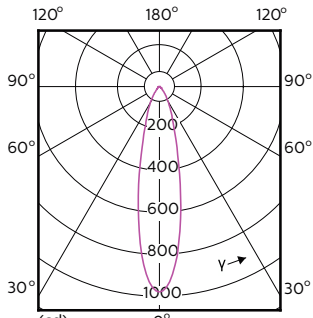

MASTER LED-spot ExpertColor MV