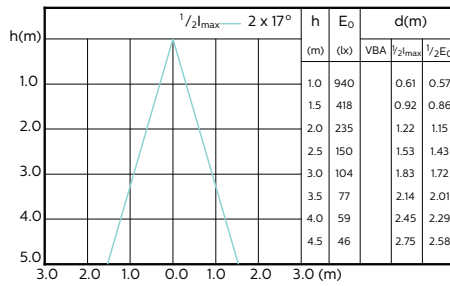

## Beam Diagrams

Beam diagram - MAS LED ExpertColor 5.5-50W  
GU10 930 25D

Beam diagram - MAS LED ExpertColor 5.5-50W  
GU10 940 25D

Beam diagram - MAS LED ExpertColor 5.5-50W  
GU10 927 36D

Beam diagram - MAS LED ExpertColor 5.5-50W  
GU10 930 36D