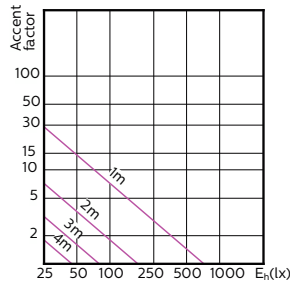

## Accent Diagrams

Accent Diagram - MAS LED ExpertColor  
3.9-35W GU10 927 25D

Accent Diagram - MAS LED ExpertColor  
3.9-35W GU10 930 25D

Accent Diagram - MAS LED ExpertColor  
3.9-35W GU10 927 36D

Accent Diagram - MAS LED ExpertColor  
3.9-35W GU10 930 36D