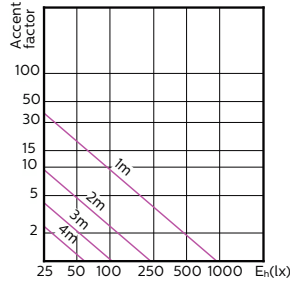

Accent Diagram - MAS LED ExpertColor
5.5-50W GU10 940 36D