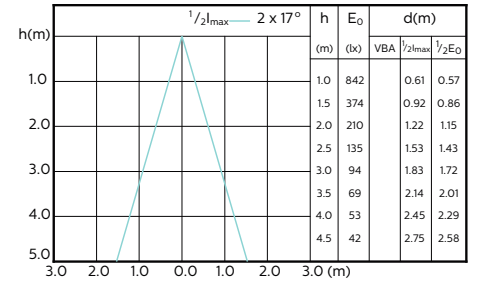

## Beam Diagrams

Beam diagram - MAS LED ExpertColor 5.5-50W  
GU10 930 25D

Beam diagram - MAS LED ExpertColor 5.5-50W  
GU10 940 25D

Beam diagram - MAS LED ExpertColor 5.5-50W  
GU10 927 36D

Beam diagram - MAS LED ExpertColor 5.5-50W  
GU10 930 36D