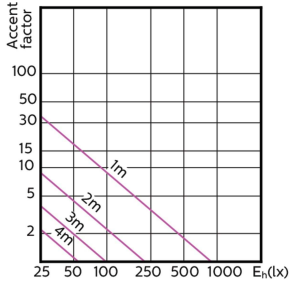

MASTER LED-spot ExpertColor MV

Accent Diagrams

Accent Diagram - MAS LED ExpertColor
5.5-50W GU10 930 36D