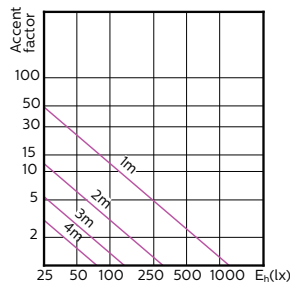

Accent Diagram - MAS LED ExpertColor
5.5-50W GU10 940 25D