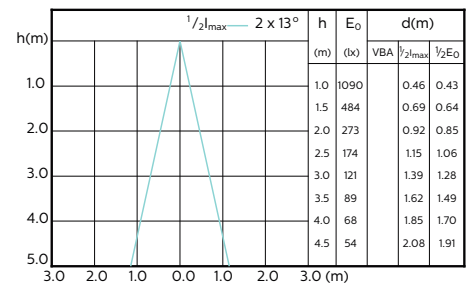

Beam diagram - MAS LED ExpertColor 5.5-50W
GU10 927 25D