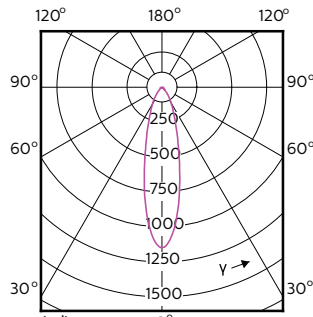

MASTER LED-spot ExpertColor MV