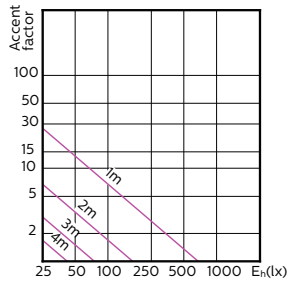

## Accent Diagrams

Accent Diagram - MAS LED ExpertColor  
3.9-35W GU10 927 25D

Accent Diagram - MAS LED ExpertColor  
3.9-35W GU10 930 25D

Accent Diagram - MAS LED ExpertColor  
3.9-35W GU10 927 36D

Accent Diagram - MAS LED ExpertColor  
3.9-35W GU10 930 36D