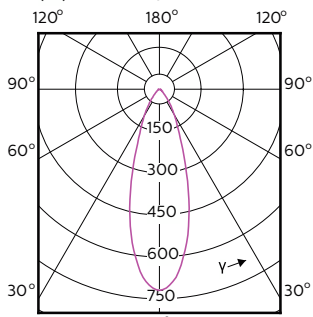

MASTER LED-spot ExpertColor MV