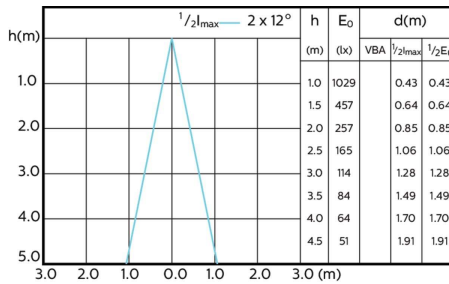

Beam diagram - MAS LED ExpertColor 3.9-35W
GU10 930 25D