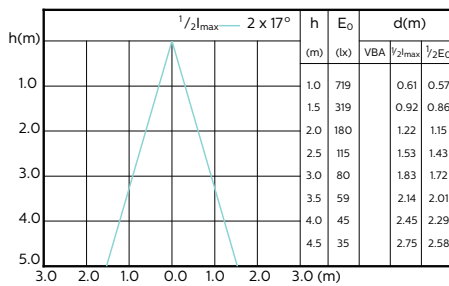

## Beam Diagrams

Beam diagram - MAS LED ExpertColor 3.9-35W  
GU10 927 25D

Beam diagram - MAS LED ExpertColor 3.9-35W  
GU10 930 25D

Beam diagram - MAS LED ExpertColor 3.9-35W  
GU10 927 36D

Beam diagram - MAS LED ExpertColor 3.9-35W  
GU10 930 36D