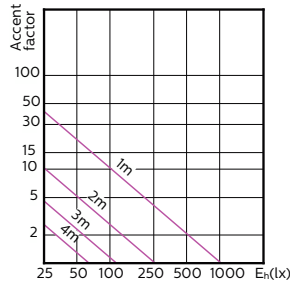

Accent Diagram - MAS LED ExpertColor
3.9-35W GU10 930 25D