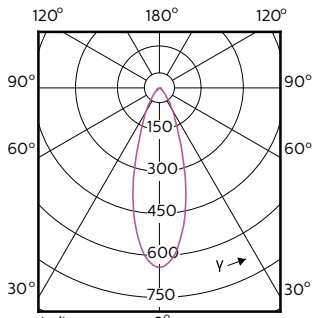

MASTER LED-spot ExpertColor MV