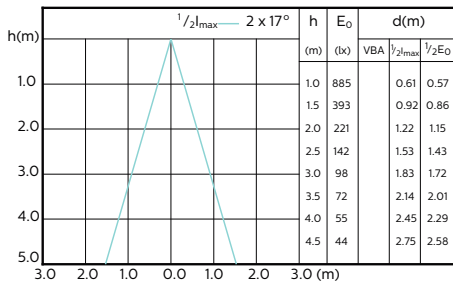

## Beam Diagrams

Beam diagram - MAS LED ExpertColor 5.5-50W  
GU10 930 25D

Beam diagram - MAS LED ExpertColor 5.5-50W  
GU10 940 25D

Beam diagram - MAS LED ExpertColor 5.5-50W  
GU10 927 36D

Beam diagram - MAS LED ExpertColor 5.5-50W  
GU10 930 36D