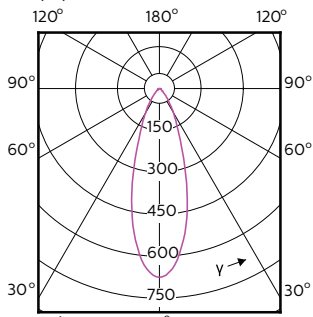

MASTER LED-spot ExpertColor MV