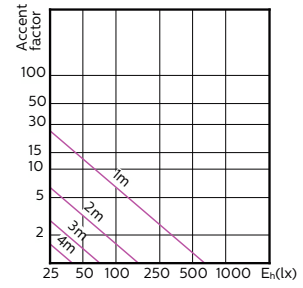

Accent Diagram - MAS LED ExpertColor
3.9-35W GU10 927 36D