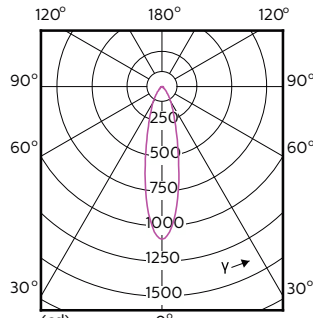

MASTER LED-spot ExpertColor MV