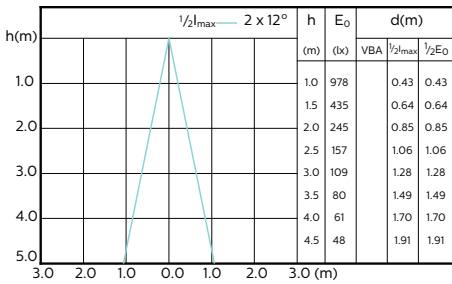

Beam Diagrams

Beam diagram - MAS LED ExpertColor 3.9-35W
GU10 927 25D