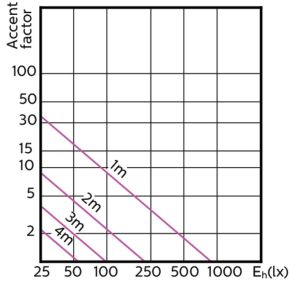

MASTER LED-spot ExpertColor MV

Accent Diagrams

Accent Diagram - MAS LED ExpertColor
5.5-50W GU10 930 36D