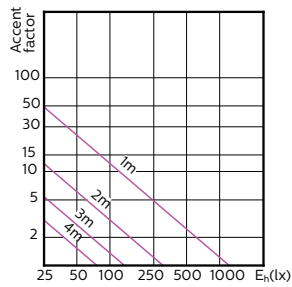

Accent Diagram - MAS LED ExpertColor
5.5-50W GU10 940 25D