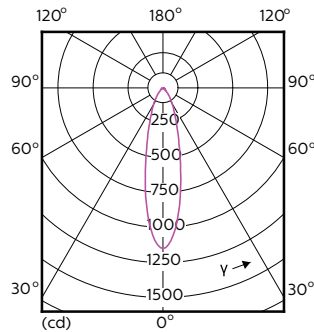

MASTER LED-spot ExpertColor MV

Order Code	Full Product Name	Bereik omgevingstemperatuur	Energieverbruik kWh/1.000 uur
8718696707715	MAS LED ExpertColor 5.5-50W GU10 940 36D	-20 tot +45 °C	6 kWh