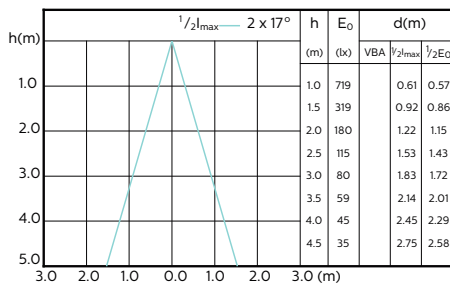

## Beam Diagrams

Beam diagram - MAS LED ExpertColor 3.9-35W  
GU10 927 25D

Beam diagram - MAS LED ExpertColor 3.9-35W  
GU10 930 25D

Beam diagram - MAS LED ExpertColor 3.9-35W  
GU10 927 36D

Beam diagram - MAS LED ExpertColor 3.9-35W  
GU10 930 36D