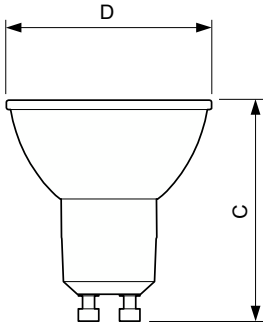

## Maatschets

Product	D	C
MAS LED ExpertColor 3.9-35W GU10 927 25D	50 mm	54 mm
MAS LED ExpertColor 3.9-35W GU10 927 36D	50 mm	54 mm
MAS LED ExpertColor 3.9-35W GU10 930 25D	50 mm	54 mm
MAS LED ExpertColor 3.9-35W GU10 930 36D	50 mm	54 mm
MAS LED ExpertColor 3.9-35W GU10 940 36D	50 mm	54 mm
MAS LED ExpertColor 5.5-50W GU10 927 25D	50 mm	54 mm
MAS LED ExpertColor 5.5-50W GU10 927 36D	50 mm	54 mm
MAS LED ExpertColor 5.5-50W GU10 930 25D	50 mm	54 mm
MAS LED ExpertColor 5.5-50W GU10 930 36D	50 mm	54 mm
MAS LED ExpertColor 5.5-50W GU10 940 25D	50 mm	54 mm
MAS LED ExpertColor 5.5-50W GU10 940 36D	50 mm	54 mm