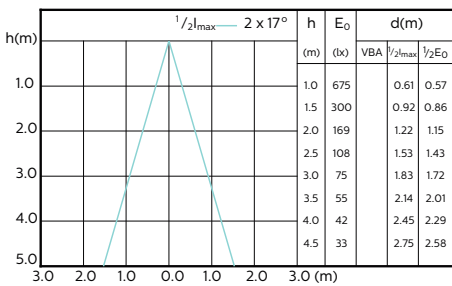

## Beam Diagrams

Beam diagram - MAS LED ExpertColor 3.9-35W  
GU10 927 25D

Beam diagram - MAS LED ExpertColor 3.9-35W  
GU10 930 25D

Beam diagram - MAS LED ExpertColor 3.9-35W  
GU10 927 36D

Beam diagram - MAS LED ExpertColor 3.9-35W  
GU10 930 36D