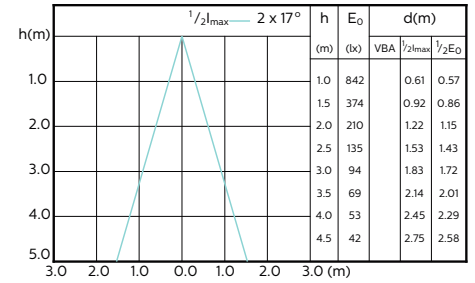

## Beam Diagrams

Beam diagram - MAS LED ExpertColor 5.5-50W  
GU10 930 25D

Beam diagram - MAS LED ExpertColor 5.5-50W  
GU10 940 25D

Beam diagram - MAS LED ExpertColor 5.5-50W  
GU10 927 36D

Beam diagram - MAS LED ExpertColor 5.5-50W  
GU10 930 36D