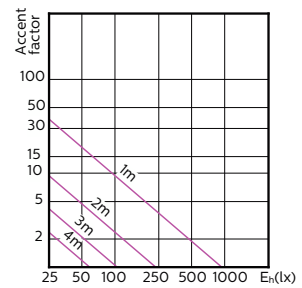

Accent Diagram - MAS LED ExpertColor
5.5-50W GU10 940 36D