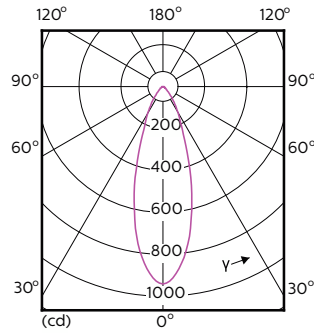

MASTER LED spot ExpertColor MV

120°

90°

60°

MASTER LED spot ExpertColor MV

Accent Diagrams

Accent Diagram - MAS LED ExpertColor
3.9-35W GU10 927 36D

Accent Diagram - MAS LED ExpertColor
3.9-35W GU10 930 36D