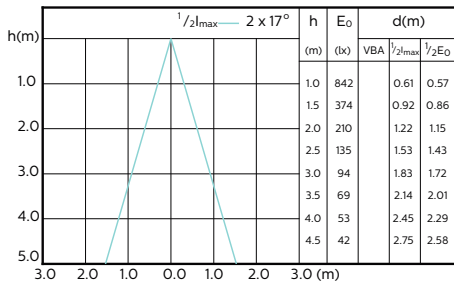

Beam diagram - MAS LED ExpertColor 5.5-50W
GU10 927 36D