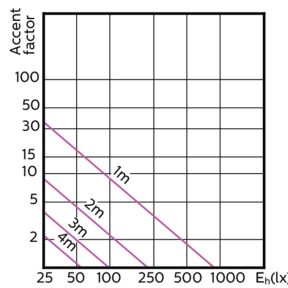

Accent Diagram - MAS LED ExpertColor
5.5-50W GU10 930 36D