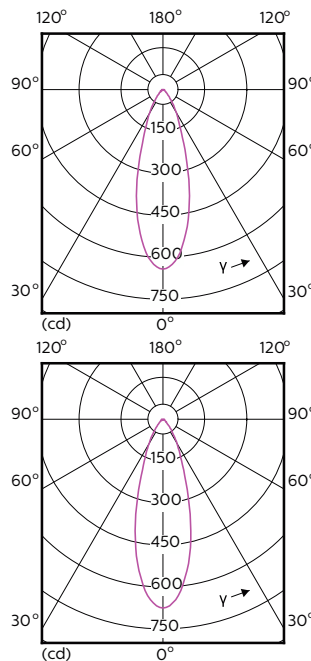

Température

Order Code	Full Product Name	Température maximale du produit (nom.)
70755500	MASTER LED ExpertColor 3.9-35W GU10 927 36D	56 °C
70757900	MASTER LED ExpertColor 3.9-35W GU10 930 36D	56 °C
70759300	MASTER LED ExpertColor 3.9-35W GU10 940 36D	56 °C
70761600	MASTER LED ExpertColor 5.5-50W GU10 927 25D	66 °C
70763000	MASTER LED ExpertColor 5.5-50W GU10 930 25D	66 °C

Order Code	Full Product Name	Température maximale du produit (nom.)
70765400	MASTER LED ExpertColor 5.5-50W GU10 940 25D	66 °C
70767800	MASTER LED ExpertColor 5.5-50W GU10 927 36D	66 °C
70769200	MASTER LED ExpertColor 5.5-50W GU10 930 36D	66 °C
70771500	MASTER LED ExpertColor 5.5-50W GU10 940 36D	66 °C

Approbation et application

Order Code	Full Product Name	Gamme de températures ambiantes	Consommation d'énergie kWh/ 1 000 h
70755500	MASTER LED ExpertColor 3.9-35W GU10 927 36D	-20 à +45 °C	4 kWh
70757900	MASTER LED ExpertColor 3.9-35W GU10 930 36D	-20 à +45 °C	4 kWh
70759300	MASTER LED ExpertColor 3.9-35W GU10 940 36D	-20 à +45 °C	4 kWh
70761600	MASTER LED ExpertColor 5.5-50W GU10 927 25D	-20 à +35 °C	6 kWh
70763000	MASTER LED ExpertColor 5.5-50W GU10 930 25D	-20 à +45 °C	6 kWh
70765400	MASTER LED ExpertColor 5.5-50W GU10 940 25D	-20 à +45 °C	6 kWh
70767800	MASTER LED ExpertColor 5.5-50W GU10 927 36D	-20 à +45 °C	6 kWh
70769200	MASTER LED ExpertColor 5.5-50W GU10 930 36D	-20 à +45 °C	6 kWh
70771500	MASTER LED ExpertColor 5.5-50W GU10 940 36D	-20 à +45 °C	6 kWh