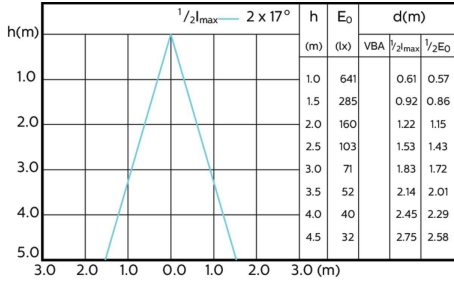

MASTER LED spot ExpertColor MV

Beam Diagrams

Beam diagram - MAS LED ExpertColor 3.9-35W
GU10 927 36D