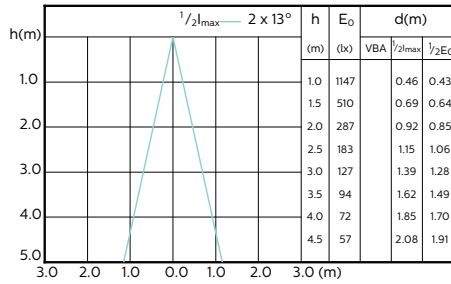

Beam Diagrams

Beam diagram - MAS LED ExpertColor 3.9-35W
GU10 927 36D

Beam diagram - MAS LED ExpertColor 3.9-35W
GU10 930 36D

Beam diagram - MAS LED ExpertColor 3.9-35W
GU10 940 36D

Beam diagram - MAS LED ExpertColor 5.5-50W
GU10 927 25D