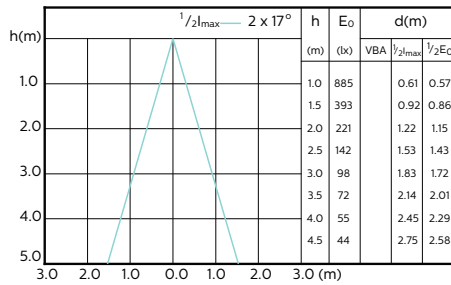

Beam diagram - MAS LED ExpertColor 5.5-50W
GU10 930 36D