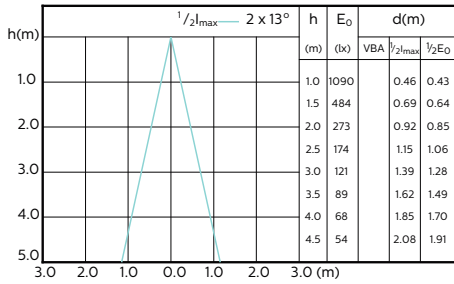

Beam Diagrams

Beam diagram - MAS LED ExpertColor 3.9-35W
GU10 927 36D

Beam diagram - MAS LED ExpertColor 3.9-35W
GU10 930 36D

Beam diagram - MAS LED ExpertColor 3.9-35W
GU10 940 36D

Beam diagram - MAS LED ExpertColor 5.5-50W
GU10 927 25D