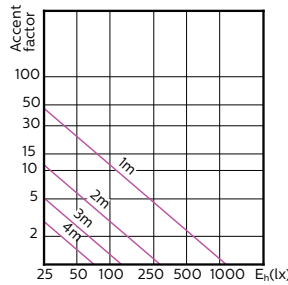

Accent Diagram - MAS LED ExpertColor
5.5-50W GU10 930 25D