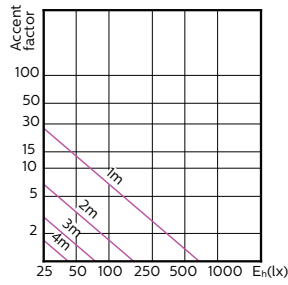

MASTER LED spot ExpertColor MV

120°

90°

60°

MASTER LED spot ExpertColor MV

Accent Diagrams

Accent Diagram - MAS LED ExpertColor
3.9-35W GU10 927 36D

Accent Diagram - MAS LED ExpertColor
3.9-35W GU10 930 36D