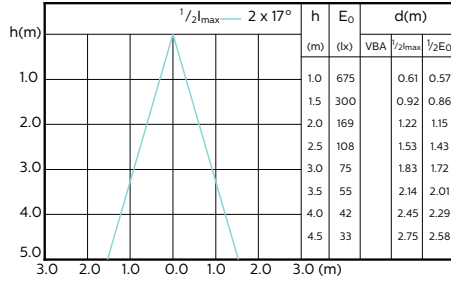

Beam diagram - MAS LED ExpertColor 3.9-35W
GU10 930 36D