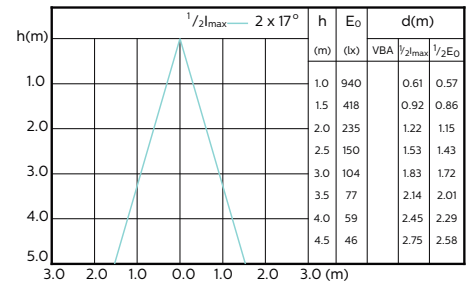

Beam diagram - MAS LED ExpertColor 5.5-50W
GU10 930 25D

Beam diagram - MAS LED ExpertColor 5.5-50W
GU10 940 25D

Beam diagram - MAS LED ExpertColor 5.5-50W
GU10 927 36D

Beam diagram - MAS LED ExpertColor 5.5-50W
GU10 930 36D