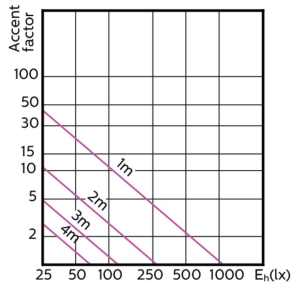

Accent Diagram - MAS LED ExpertColor
5.5-50W GU10 927 25D