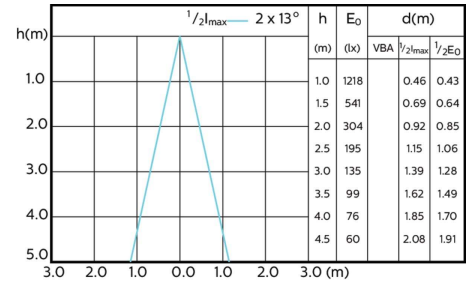

Beam diagram - MAS LED ExpertColor 5.5-50W
GU10 940 25D