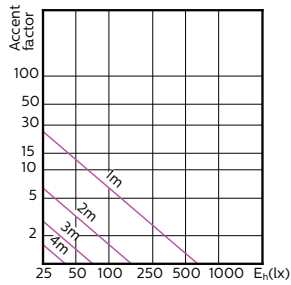

MASTER LED spot ExpertColor MV

120°

90°

60°

MASTER LED spot ExpertColor MV

Accent Diagrams

Accent Diagram - MAS LED ExpertColor
3.9-35W GU10 927 36D

Accent Diagram - MAS LED ExpertColor
3.9-35W GU10 930 36D