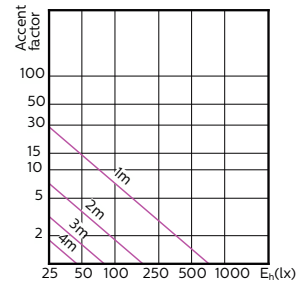

MASTER LED spot ExpertColor MV

120°

90°

60°

MASTER LED spot ExpertColor MV

Accent Diagrams

Accent Diagram - MAS LED ExpertColor
3.9-35W GU10 927 36D

Accent Diagram - MAS LED ExpertColor
3.9-35W GU10 930 36D