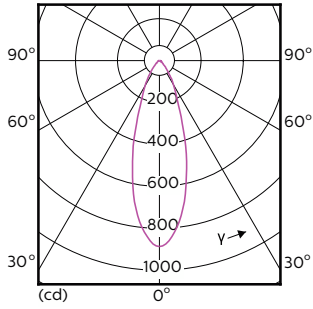

MASTER LED spot ExpertColor MV

120°

90°

60°

MASTER LED spot ExpertColor MV

Accent Diagrams

Accent Diagram - MAS LED ExpertColor
3.9-35W GU10 927 36D

Accent Diagram - MAS LED ExpertColor
3.9-35W GU10 930 36D