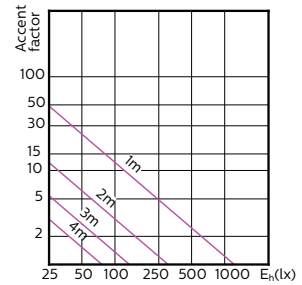

Accent Diagram - MAS LED ExpertColor
5.5-50W GU10 940 25D