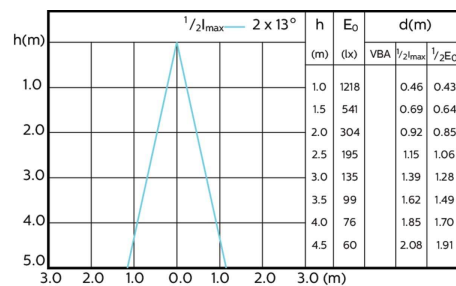

Accent Diagram - MAS LED ExpertColor
5.5-50W GU10 927 36D

Accent Diagram - MAS LED ExpertColor
5.5-50W GU10 930 36D

Beam Diagrams

Beam diagram - MAS LED ExpertColor 5.5-50W
GU10 927 24D

Beam diagram - MAS LED ExpertColor 5.5-50W
GU10 930 24D