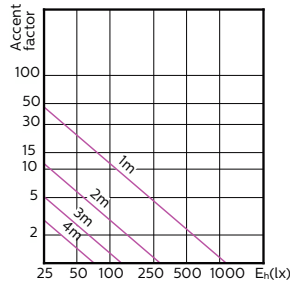

Accent Diagram - MAS LED ExpertColor
5.5-50W GU10 930 24D