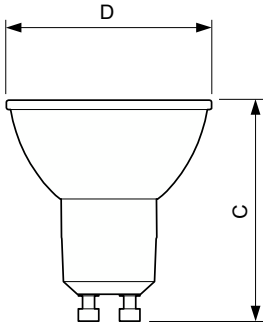

Application

- Hospitality
- Retail
- Residential

MASTER LED spot ExpertColor MV

Dimensional drawing

Product	D	C
MAS LED ExpertColor 5.5-50W GU10 927 24D	50 mm	54 mm
MAS LED ExpertColor 5.5-50W GU10 927 36D	50 mm	54 mm
MAS LED ExpertColor 5.5-50W GU10 927 36D	50 mm	54 mm
MAS LED ExpertColor 5.5-50W GU10 930 24D	50 mm	54 mm
MAS LED ExpertColor 5.5-50W GU10 930 36D	50 mm	54 mm
MAS LED ExpertColor 5.5-50W GU10 940 25D	50 mm	54 mm