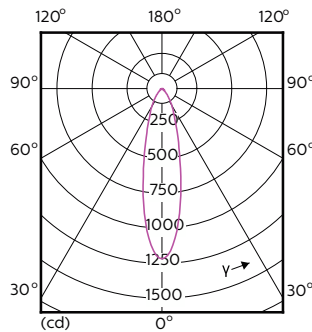

Order Code	Full Product Name	Dimmable
929001347008	MAS LED ExpertColor 5.5-50W GU10 927 24D	Yes
929001347108	MAS LED ExpertColor 5.5-50W GU10 930 24D	Yes
929001347202	MAS LED ExpertColor 5.5-50W GU10 940 25D	Only with specific dimmers

Order Code	Full Product Name	Dimmable
929001347302	MAS LED ExpertColor 5.5-50W GU10 927 36D	Only with specific dimmers
929001347308	MAS LED ExpertColor 5.5-50W GU10 927 36D	Yes
929001347408	MAS LED ExpertColor 5.5-50W GU10 930 36D	Yes

Mechanical and Housing

Order Code	Full Product Name	Bulb Finish
929001347008	MAS LED ExpertColor 5.5-50W GU10 927 24D	-
929001347108	MAS LED ExpertColor 5.5-50W GU10 930 24D	-
929001347202	MAS LED ExpertColor 5.5-50W GU10 940 25D	Clear

Order Code	Full Product Name	Bulb Finish
929001347302	MAS LED ExpertColor 5.5-50W GU10 927 36D	Clear
929001347308	MAS LED ExpertColor 5.5-50W GU10 927 36D	-
929001347408	MAS LED ExpertColor 5.5-50W GU10 930 36D	-

Approval and Application

Order Code	Full Product Name	Ambient temperature range
929001347008	MAS LED ExpertColor 5.5-50W GU10 927 24D	-20 °C to 45 °C
929001347108	MAS LED ExpertColor 5.5-50W GU10 930 24D	-20 °C to 45 °C
929001347202	MAS LED ExpertColor 5.5-50W GU10 940 25D	-20 to +45 °C
929001347302	MAS LED ExpertColor 5.5-50W GU10 927 36D	-20 to +45 °C
929001347308	MAS LED ExpertColor 5.5-50W GU10 927 36D	-20 °C to 45 °C
929001347408	MAS LED ExpertColor 5.5-50W GU10 930 36D	-20 °C to 45 °C