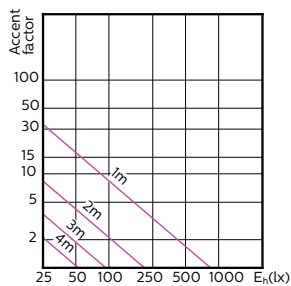

MASTER LED spot ExpertColor MV

Accent Diagrams

Accent Diagram - MAS LED ExpertColor
5.5-50W GU10 927 24D

Accent Diagram - MAS LED ExpertColor
5.5-50W GU10 930 24D

Accent Diagram - MAS LED ExpertColor
5.5-50W GU10 940 25D