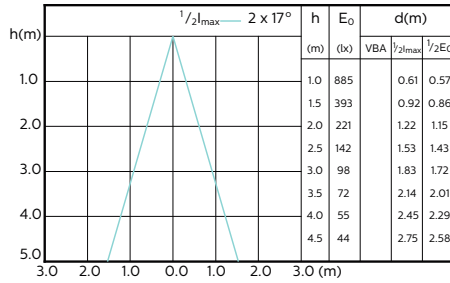

Beam diagram - MAS LED ExpertColor 5.5-50W
GU10 930 36D