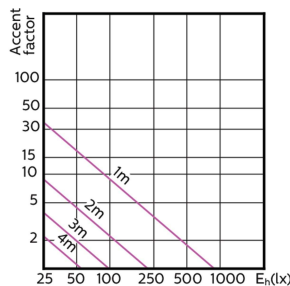

Accent Diagram - MAS LED ExpertColor
5.5-50W GU10 930 36D