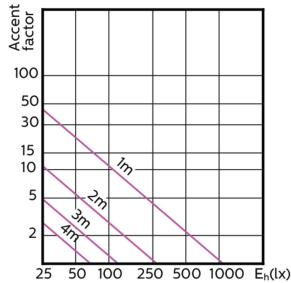

MASTER LED spot ExpertColor MV

Accent Diagrams

Accent Diagram - MAS LED ExpertColor
5.5-50W GU10 927 24D