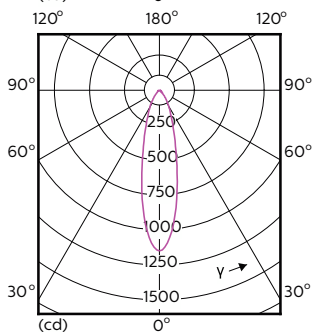

Order Code	Full Product Name	Dimmable
929001347008	MAS LED ExpertColor 5.5-50W GU10 927 24D	Yes
929001347108	MAS LED ExpertColor 5.5-50W GU10 930 24D	Yes
929001347202	MAS LED ExpertColor 5.5-50W GU10 940 25D	Only with specific dimmers

Order Code	Full Product Name	Dimmable
929001347302	MAS LED ExpertColor 5.5-50W GU10 927 36D	Only with specific dimmers
929001347308	MAS LED ExpertColor 5.5-50W GU10 927 36D	Yes
929001347408	MAS LED ExpertColor 5.5-50W GU10 930 36D	Yes

Mechanical and Housing

Order Code	Full Product Name	Bulb Finish
929001347008	MAS LED ExpertColor 5.5-50W GU10 927 24D	-
929001347108	MAS LED ExpertColor 5.5-50W GU10 930 24D	-
929001347202	MAS LED ExpertColor 5.5-50W GU10 940 25D	Clear

Order Code	Full Product Name	Bulb Finish
929001347302	MAS LED ExpertColor 5.5-50W GU10 927 36D	Clear
929001347308	MAS LED ExpertColor 5.5-50W GU10 927 36D	-
929001347408	MAS LED ExpertColor 5.5-50W GU10 930 36D	-

Approval and Application

Order Code	Full Product Name	Ambient temperature range
929001347008	MAS LED ExpertColor 5.5-50W GU10 927 24D	-20 °C to 45 °C
929001347108	MAS LED ExpertColor 5.5-50W GU10 930 24D	-20 °C to 45 °C
929001347202	MAS LED ExpertColor 5.5-50W GU10 940 25D	-20 to +45 °C
929001347302	MAS LED ExpertColor 5.5-50W GU10 927 36D	-20 to +45 °C
929001347308	MAS LED ExpertColor 5.5-50W GU10 927 36D	-20 °C to 45 °C
929001347408	MAS LED ExpertColor 5.5-50W GU10 930 36D	-20 °C to 45 °C