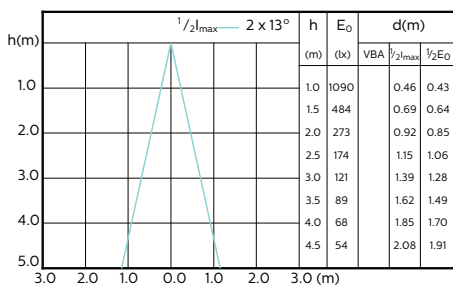

Beam Diagrams

Beam diagram - MAS LED ExpertColor 5.5-50W
GU10 927 24D