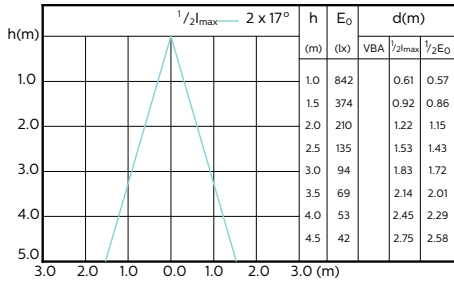

MASTER LED spot ExpertColor MV

Beam Diagrams

Beam diagram - MAS LED ExpertColor 5.5-50W
GU10 927 36D