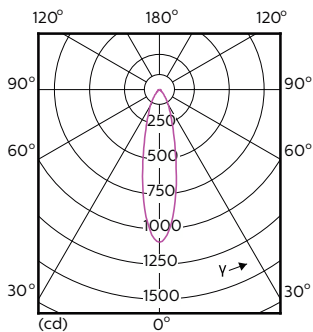

Order Code	Full Product Name	Dimmable
929001347008	MAS LED ExpertColor 5.5-50W GU10 927 24D	Yes
929001347108	MAS LED ExpertColor 5.5-50W GU10 930 24D	Yes
929001347202	MAS LED ExpertColor 5.5-50W GU10 940 25D	Only with specific dimmers

Order Code	Full Product Name	Dimmable
929001347302	MAS LED ExpertColor 5.5-50W GU10 927 36D	Only with specific dimmers
929001347308	MAS LED ExpertColor 5.5-50W GU10 927 36D	Yes
929001347408	MAS LED ExpertColor 5.5-50W GU10 930 36D	Yes

Mechanical and Housing

Order Code	Full Product Name	Bulb Finish
929001347008	MAS LED ExpertColor 5.5-50W GU10 927 24D	-
929001347108	MAS LED ExpertColor 5.5-50W GU10 930 24D	-
929001347202	MAS LED ExpertColor 5.5-50W GU10 940 25D	Clear

Order Code	Full Product Name	Bulb Finish
929001347302	MAS LED ExpertColor 5.5-50W GU10 927 36D	Clear
929001347308	MAS LED ExpertColor 5.5-50W GU10 927 36D	-
929001347408	MAS LED ExpertColor 5.5-50W GU10 930 36D	-

Approval and Application

Order Code	Full Product Name	Ambient temperature range
929001347008	MAS LED ExpertColor 5.5-50W GU10 927 24D	-20 °C to 45 °C
929001347108	MAS LED ExpertColor 5.5-50W GU10 930 24D	-20 °C to 45 °C
929001347202	MAS LED ExpertColor 5.5-50W GU10 940 25D	-20 to +45 °C
929001347302	MAS LED ExpertColor 5.5-50W GU10 927 36D	-20 to +45 °C
929001347308	MAS LED ExpertColor 5.5-50W GU10 927 36D	-20 °C to 45 °C
929001347408	MAS LED ExpertColor 5.5-50W GU10 930 36D	-20 °C to 45 °C