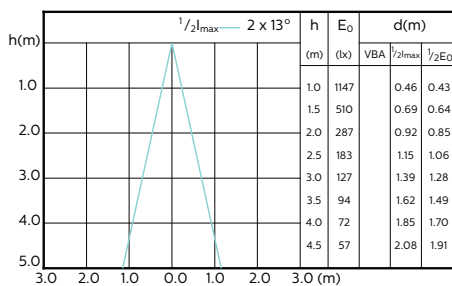

Accent Diagram - MAS LED ExpertColor
5.5-50W GU10 927 36D

Accent Diagram - MAS LED ExpertColor
5.5-50W GU10 930 36D

Beam Diagrams

Beam diagram - MAS LED ExpertColor 5.5-50W
GU10 927 24D

Beam diagram - MAS LED ExpertColor 5.5-50W
GU10 930 24D