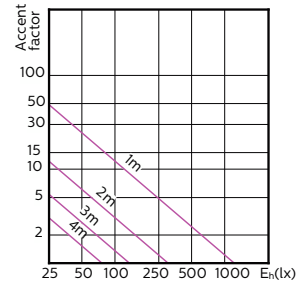

MASTER LED spot ExpertColor MV

Accent Diagrams

Accent Diagram - MAS LED ExpertColor
5.5-50W GU10 927 24D

Accent Diagram - MAS LED ExpertColor
5.5-50W GU10 930 24D

Accent Diagram - MAS LED ExpertColor
5.5-50W GU10 940 25D