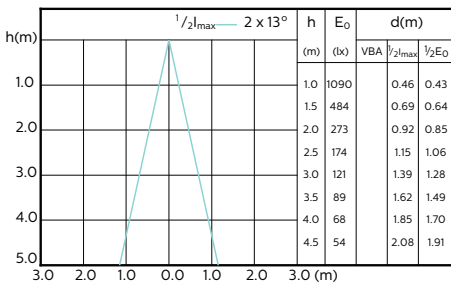

Beam Diagrams

Beam diagram - MAS LED ExpertColor 5.5-50W
GU10 927 24D