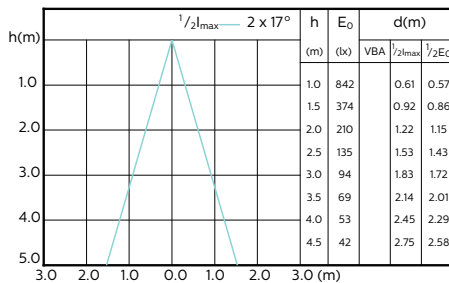

Beam diagram - MAS LED ExpertColor 5.5-50W
GU10 927 36D