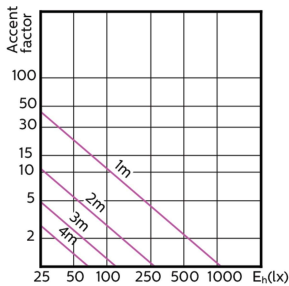

Accent Diagram - MAS LED ExpertColor
5.5-50W GU10 927 24D