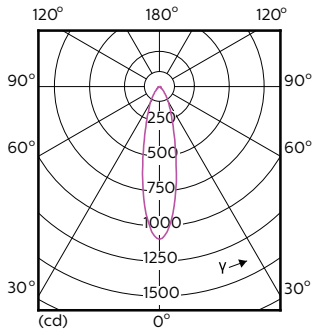

MASTER LED spot ExpertColor MV

120°

90°

60°