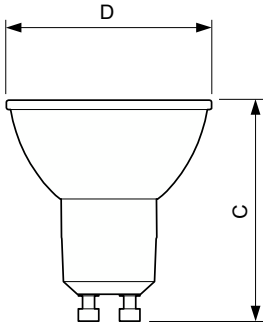

## Dimensional drawing

Product	D	C
MAS LED ExpertColor 5.5-50W GU10 927 24D	50 mm	54 mm
MAS LED ExpertColor 5.5-50W GU10 927 36D	50 mm	54 mm
MAS LED ExpertColor 5.5-50W GU10 930 36D	50 mm	54 mm