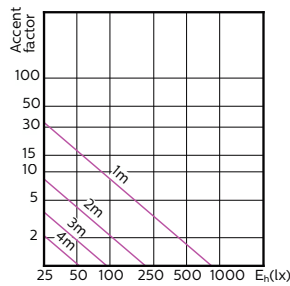

Accent Diagram - MAS LED ExpertColor
5.5-50W GU10 927 36D