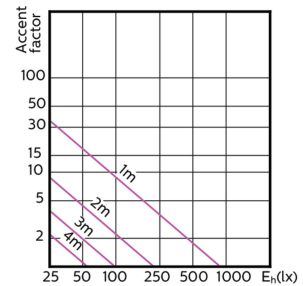

Accent Diagram - MAS LED ExpertColor
5.5-50W GU10 930 36D