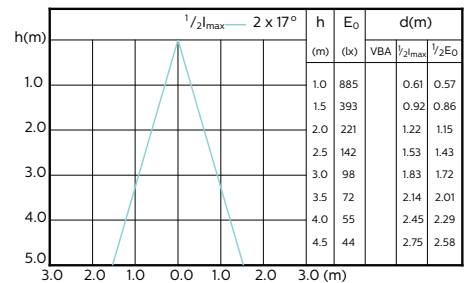

Beam diagram - MAS LED ExpertColor 5.5-50W
GU10 930 36D