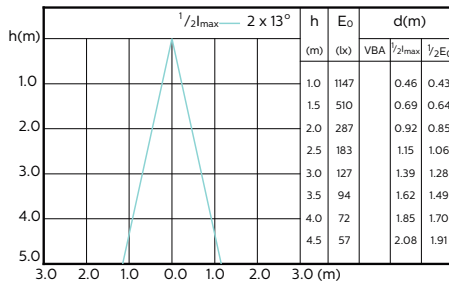

Beam diagram - MAS LED ExpertColor 5.5-50W
GU10 930 24D