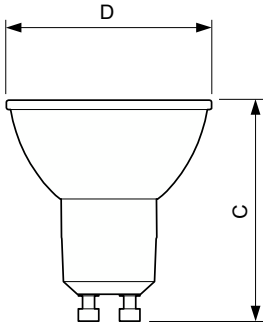

## Dimensional drawing

Product	D	C
MAS LED ExpertColor 5.5-50W GU10 927 24D	50 mm	54 mm
MAS LED ExpertColor 5.5-50W GU10 927 36D	50 mm	54 mm
MAS LED ExpertColor 5.5-50W GU10 930 24D	50 mm	54 mm
MAS LED ExpertColor 5.5-50W GU10 930 36D	50 mm	54 mm