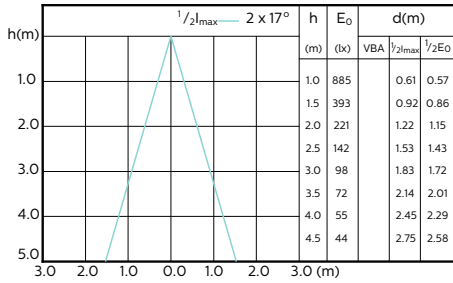

MASTER LED spot ExpertColor MV

Beam Diagrams

Beam diagram - MAS LED ExpertColor 5.5-50W
GU10 930 36D