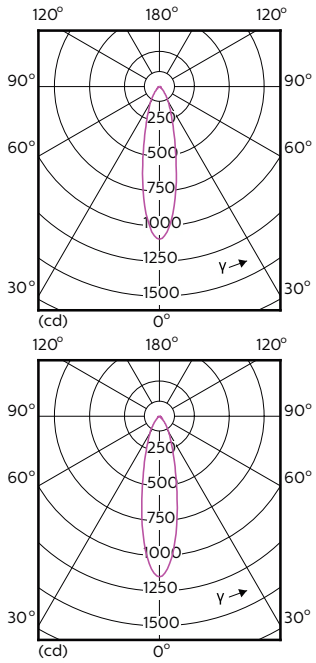

MASTER LED spot ExpertColor MV