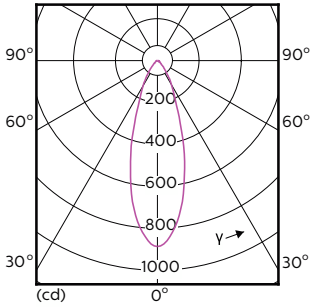

MASTER LED spot ExpertColor MV

Accent Diagrams