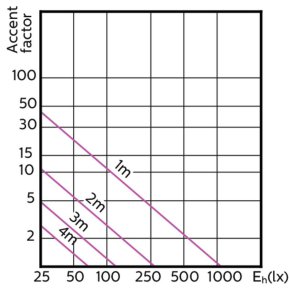

Accent Diagram - MAS LED ExpertColor
5.5-50W GU10 927 24D