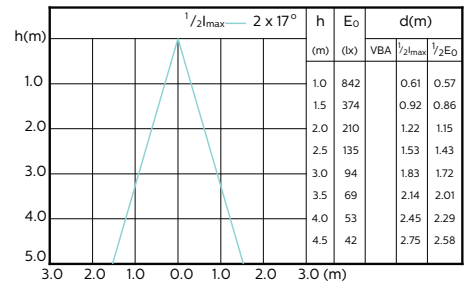

Beam diagram - MAS LED ExpertColor 5.5-50W
GU10 927 36D