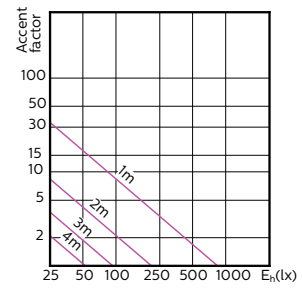

Accent Diagram - MAS LED ExpertColor
5.5-50W GU10 927 36D