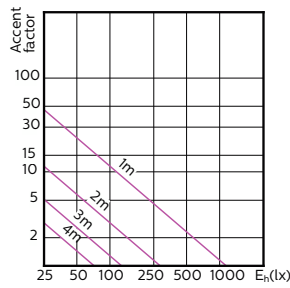

Accent Diagram - MAS LED ExpertColor
5.5-50W GU10 930 24D