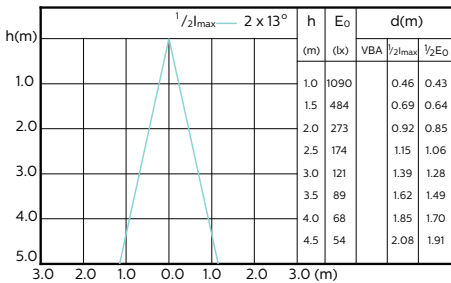

Beam Diagrams

Beam diagram - MAS LED ExpertColor 5.5-50W
GU10 927 24D