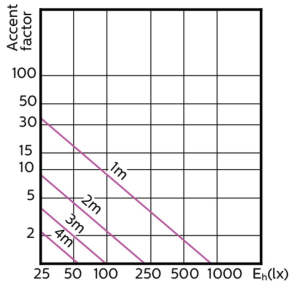

## Accent Diagrams

Accent Diagram - MAS LED ExpertColor  
5.5-50W GU10 927 24D

Accent Diagram - MAS LED ExpertColor  
5.5-50W GU10 930 24D

Accent Diagram - MAS LED ExpertColor  
5.5-50W GU10 927 36D

Accent Diagram - MAS LED ExpertColor  
5.5-50W GU10 930 36D