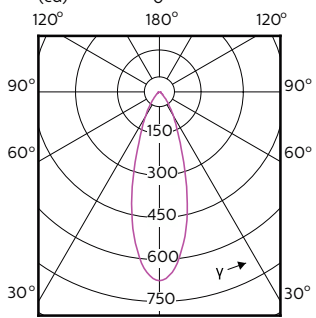

MASTER LED spot ExpertColor MV