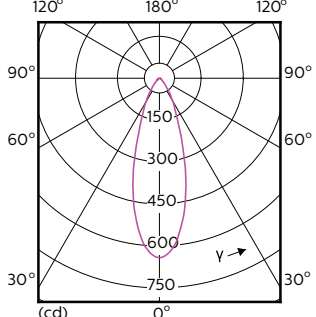

MASTER LED spot ExpertColor MV