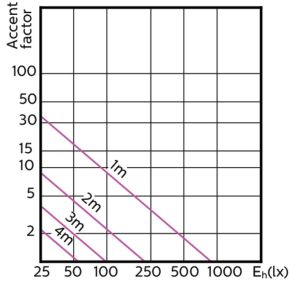

MASTER LED spot ExpertColor MV

Accent Diagrams

Accent Diagram - MASLEExpertColor 5.5-50W
GU10 930 36DUK