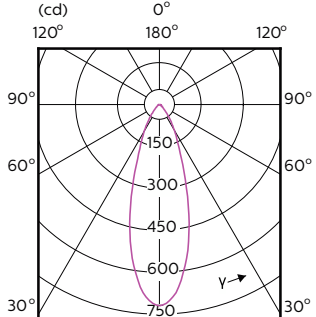

MASTER LED spot ExpertColor MV