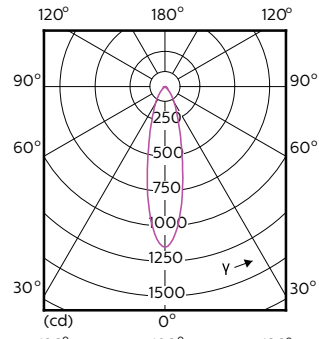

MASTER LED spot ExpertColor MV