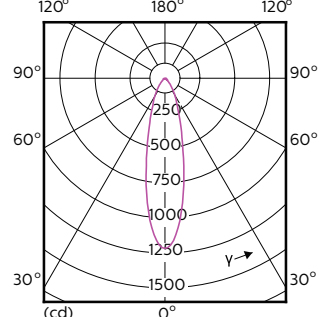

MASTER LED spot ExpertColor MV