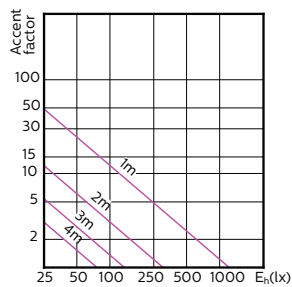

Accent Diagram - MAS LED ExpertColor
5.5-50W GU10 940 25D