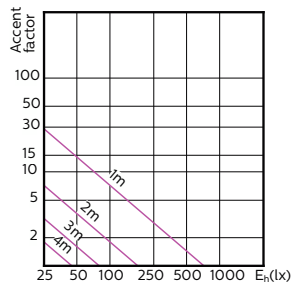

## Accent Diagrams

Accent Diagram - MAS LED ExpertColor  
3.9-35W GU10 927 25D

Accent Diagram - MAS LED ExpertColor  
3.9-35W GU10 930 25D

Accent Diagram - MAS LED ExpertColor  
3.9-35W GU10 927 36D

Accent Diagram - MAS LED ExpertColor  
3.9-35W GU10 930 36D