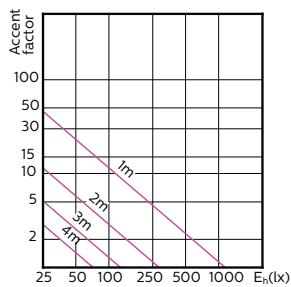

Accent Diagram - MAS LED ExpertColor
5.5-50W GU10 930 25D