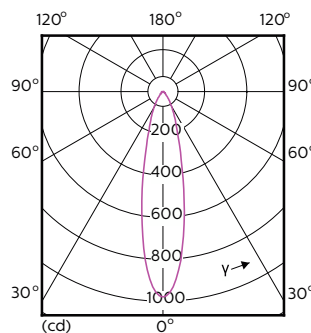

Order Code	Full Product Name	T-Case maximum (nom.)
929001347102	MAS LED ExpertColor 5.5-50W GU10 930 25D	66 °C
929001347202	MAS LED ExpertColor 5.5-50W GU10 940 25D	66 °C
929001347398	MASLED ExpertColor 5.5-50W GU10 927 36DUK	66 °C
929001347499	MASLEDExpertColor 5.5-50W GU10 930 36DUK	66 °C
929001347502	MAS LED ExpertColor 5.5-50W GU10 940 36D	66 °C

Approval and Application

Order Code	Full Product Name	Energy consumption kWh/1,000 hours
929001346402	MAS LED ExpertColor 3.9-35W GU10 927 25D	4 kWh
929001346502	MAS LED ExpertColor 3.9-35W GU10 930 25D	4 kWh
929001346702	MAS LED ExpertColor 3.9-35W GU10 927 36D	4 kWh
929001346802	MAS LED ExpertColor 3.9-35W GU10 930 36D	4 kWh
929001346902	MAS LED ExpertColor 3.9-35W GU10 940 36D	4 kWh
929001347099	MASLED ExpertColor 5.5-50W GU10 927 25DUK	6 kWh
929001347102	MAS LED ExpertColor 5.5-50W GU10 930 25D	6 kWh
929001347202	MAS LED ExpertColor 5.5-50W GU10 940 25D	6 kWh
929001347398	MASLED ExpertColor 5.5-50W GU10 927 36DUK	6 kWh
929001347499	MASLEDExpertColor 5.5-50W GU10 930 36DUK	6 kWh
929001347502	MAS LED ExpertColor 5.5-50W GU10 940 36D	6 kWh