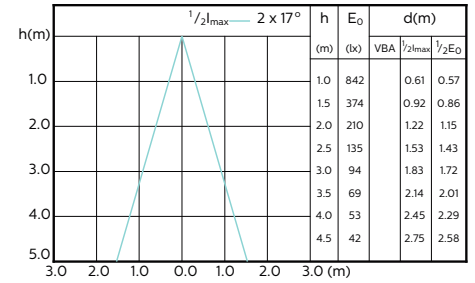

## Beam Diagrams

Beam diagram - MAS LED ExpertColor 5.5-50W  
GU10 930 25D

Beam diagram - MAS LED ExpertColor 5.5-50W  
GU10 940 25D

Beam diagram - MASLED ExpertColor 5.5-50W  
GU10 927 36DUK

Beam diagram - MASLE ExpertColor 5.5-50W  
GU10 930 36DUK