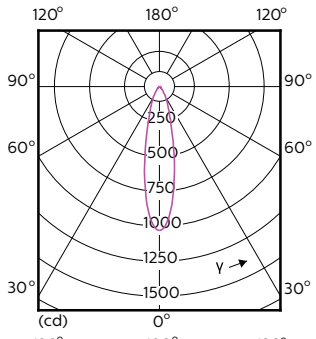

MASTER LED spot ExpertColor MV