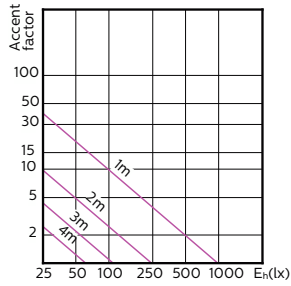

MASTER LED spot ExpertColor MV

Accent Diagrams

Accent Diagram - MAS LED ExpertColor
3.9-35W GU10 927 25D