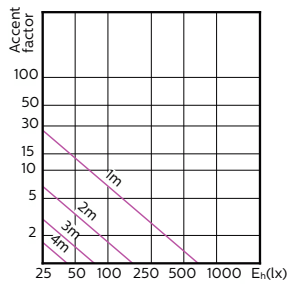

## Accent Diagrams

Accent Diagram - MAS LED ExpertColor  
3.9-35W GU10 927 25D

Accent Diagram - MAS LED ExpertColor  
3.9-35W GU10 930 25D

Accent Diagram - MAS LED ExpertColor  
3.9-35W GU10 927 36D

Accent Diagram - MAS LED ExpertColor  
3.9-35W GU10 930 36D