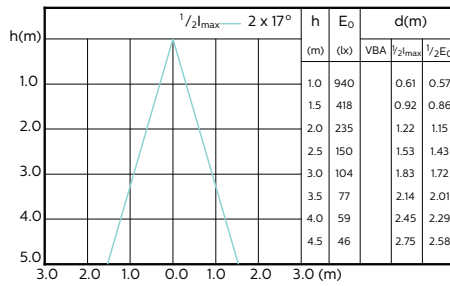

## Beam Diagrams

Beam diagram - MAS LED ExpertColor 5.5-50W  
GU10 930 25D

Beam diagram - MAS LED ExpertColor 5.5-50W  
GU10 940 25D

Beam diagram - MASLED ExpertColor 5.5-50W  
GU10 927 36DUK

Beam diagram - MASLE ExpertColor 5.5-50W  
GU10 930 36DUK