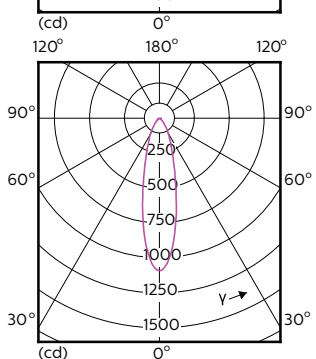

MASTER LED spot ExpertColor MV