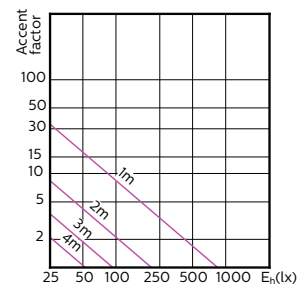

Accent Diagram - MAS LED ExpertColor  
3.9-35W GU10 940 36D

Accent Diagram - MAS LED ExpertColor 5.5-50W  
GU10 927 25DUK

Accent Diagram - MAS LED ExpertColor  
5.5-50W GU10 930 25D

Accent Diagram - MAS LED ExpertColor  
5.5-50W GU10 940 25D