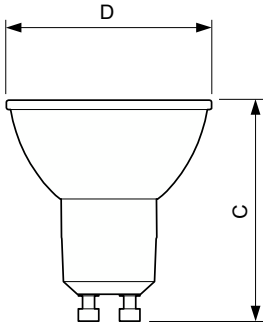

## Dimensional drawing

Product	D	C
MAS LED ExpertColor 3.9-35W GU10 927 25D	50 mm	54 mm
MAS LED ExpertColor 3.9-35W GU10 927 36D	50 mm	54 mm
MAS LED ExpertColor 3.9-35W GU10 930 25D	50 mm	54 mm
MAS LED ExpertColor 3.9-35W GU10 930 36D	50 mm	54 mm
MAS LED ExpertColor 3.9-35W GU10 940 36D	50 mm	54 mm
MAS LED ExpertColor 5.5-50W GU10 930 25D	50 mm	54 mm
MAS LED ExpertColor 5.5-50W GU10 940 25D	50 mm	54 mm
MAS LED ExpertColor 5.5-50W GU10 940 36D	50 mm	54 mm
MASLED ExpertColor5.5-50W GU10 927 25DUK	50 mm	54 mm
MASLED ExpertColor5.5-50W GU10 927 36DUK	50 mm	54 mm
MASLEExpertColor 5.5-50W GU10 930 36DUK	50 mm	54 mm