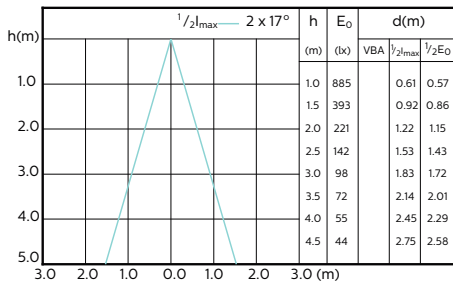

## Beam Diagrams

Beam diagram - MAS LED ExpertColor 5.5-50W  
GU10 930 25D

Beam diagram - MAS LED ExpertColor 5.5-50W  
GU10 940 25D

Beam diagram - MASLED ExpertColor 5.5-50W  
GU10 927 36DUK

Beam diagram - MASLE ExpertColor 5.5-50W  
GU10 930 36DUK