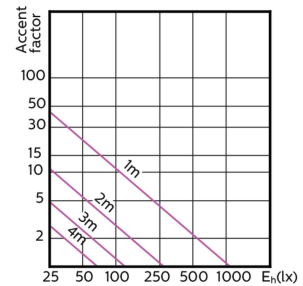

Accent Diagram - MAS LED ExpertColor 5.5-50W
GU10 927 25DUK