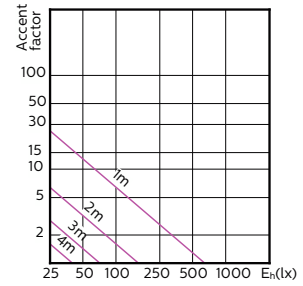

Accent Diagram - MAS LED ExpertColor
3.9-35W GU10 927 36D