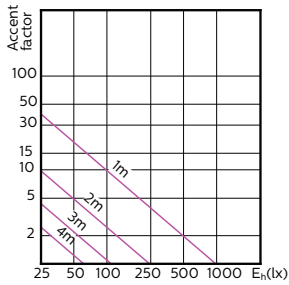

Accent Diagrams

Accent Diagram - MAS LED ExpertColor
3.9-35W GU10 927 25D