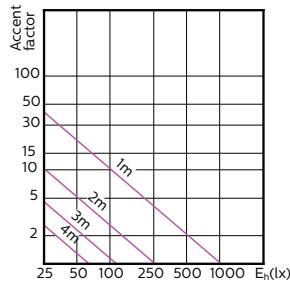

Accent Diagram - MAS LED ExpertColor
3.9-35W GU10 930 25D