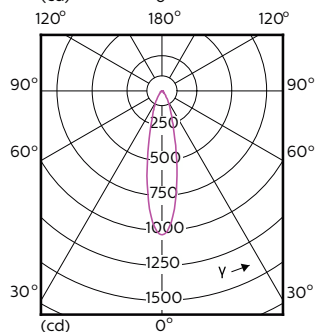

Order Code	Full Product Name	Ambient temperature range	Energy Consumption kWh/1000 h
929001346402	MAS LED ExpertColor 3.9-35W GU10 927 25D	-20 to +45 °C	4 kWh
929001346502	MAS LED ExpertColor 3.9-35W GU10 930 25D	-20 to +45 °C	4 kWh
929001346602	MAS LED ExpertColor 3.9-35W GU10 940 25D	-20 to +45 °C	4 kWh
929001346702	MAS LED ExpertColor 3.9-35W GU10 927 36D	-20 to +45 °C	4 kWh
929001346802	MAS LED ExpertColor 3.9-35W GU10 930 36D	-20 to +45 °C	4 kWh
929001346902	MAS LED ExpertColor 3.9-35W GU10 940 36D	-20 to +45 °C	4 kWh
929001347002	MAS LED ExpertColor 5.5-50W GU10 927 25D	-20 to +35 °C	6 kWh
929001347008	MAS LED ExpertColor 5.5-50W GU10 927 24D	-20 °C to 45 °C	6 kWh
929001347099	MASLED ExpertColor5.5-50W GU10 927 25DUK	-20 to +45 °C	6 kWh
929001347102	MAS LED ExpertColor 5.5-50W GU10 930 25D	-20 to +45 °C	6 kWh
929001347108	MAS LED ExpertColor 5.5-50W GU10 930 24D	-20 °C to 45 °C	6 kWh
929001347202	MAS LED ExpertColor 5.5-50W GU10 940 25D	-20 to +45 °C	6 kWh
929001347302	MAS LED ExpertColor 5.5-50W GU10 927 36D	-20 to +45 °C	6 kWh
929001347308	MAS LED ExpertColor 5.5-50W GU10 927 36D	-20 °C to 45 °C	6 kWh
929001347398	MASLED ExpertColor5.5-50W GU10 927 36DUK	-20 to +45 °C	6 kWh
929001347402	MAS LED ExpertColor 5.5-50W GU10 930 36D	-20 to +45 °C	6 kWh
929001347408	MAS LED ExpertColor 5.5-50W GU10 930 36D	-20 °C to 45 °C	6 kWh
929001347499	MASLEDExpertColor 5.5-50W GU10 930 36DUK	-20 to +45 °C	6 kWh
929001347502	MAS LED ExpertColor 5.5-50W GU10 940 36D	-20 to +45 °C	6 kWh