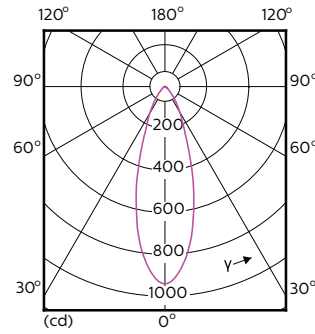

MASTER LED spot ExpertColor MV