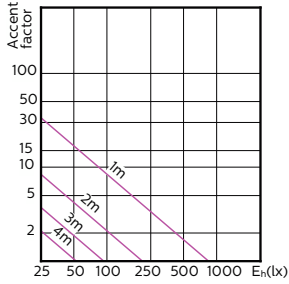

MASTER LED spot ExpertColor MV

Accent Diagrams

Accent Diagram - MAS LED ExpertColor
5.5-50W GU10 927 36D