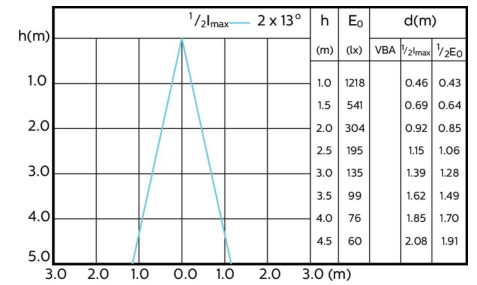

## Beam Diagrams

Beam diagram - MASLED ExpertColor 5.5-50W  
GU10 927 25DUK

Beam diagram - MAS LED ExpertColor 5.5-50W  
GU10 930 24D

Beam diagram - MAS LED ExpertColor 5.5-50W  
GU10 940 25D

Beam diagram - MAS LED ExpertColor 5.5-50W  
GU10 927 36D