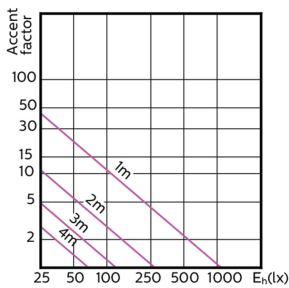

Accent Diagram - MAS LED ExpertColor
5.5-50W GU10 927 25DUK