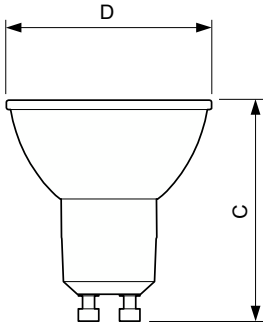

## Dimensional drawing

Product	D	C
MAS LED ExpertColor 3.9-35W GU10 927 25D	50 mm	54 mm
MAS LED ExpertColor 3.9-35W GU10 927 36D	50 mm	54 mm
MAS LED ExpertColor 3.9-35W GU10 930 25D	50 mm	54 mm
MAS LED ExpertColor 3.9-35W GU10 930 36D	50 mm	54 mm
MAS LED ExpertColor 3.9-35W GU10 940 25D	50 mm	54 mm
MAS LED ExpertColor 3.9-35W GU10 940 36D	50 mm	54 mm
MAS LED ExpertColor 5.5-50W GU10 927 24D	50 mm	54 mm
MAS LED ExpertColor 5.5-50W GU10 927 25D	50 mm	54 mm
MAS LED ExpertColor 5.5-50W GU10 927 36D	50 mm	54 mm
MAS LED ExpertColor 5.5-50W GU10 927 36D	50 mm	54 mm
MAS LED ExpertColor 5.5-50W GU10 930 24D	50 mm	54 mm
MAS LED ExpertColor 5.5-50W GU10 930 25D	50 mm	54 mm
MAS LED ExpertColor 5.5-50W GU10 930 36D	50 mm	54 mm
MAS LED ExpertColor 5.5-50W GU10 930 36D	50 mm	54 mm
MAS LED ExpertColor 5.5-50W GU10 930 36D	50 mm	54 mm
MAS LED ExpertColor 5.5-50W GU10 940 25D	50 mm	54 mm
MAS LED ExpertColor 5.5-50W GU10 940 36D	50 mm	54 mm
MASLED ExpertColor5.5-50W GU10 927 25DUK	50 mm	54 mm
MASLED ExpertColor5.5-50W GU10 927 36DUK	50 mm	54 mm
MASLEExpertColor 5.5-50W GU10 930 36DUK	50 mm	54 mm