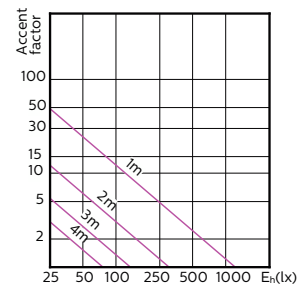

Accent Diagram - MAS LED ExpertColor  
3.9-35W GU10 930 36D

Accent Diagram - MAS LED ExpertColor  
3.9-35W GU10 940 36D

Accent Diagram - MAS LED ExpertColor  
5.5-50W GU10 927 25DUK

Accent Diagram - MAS LED ExpertColor  
5.5-50W GU10 930 24D