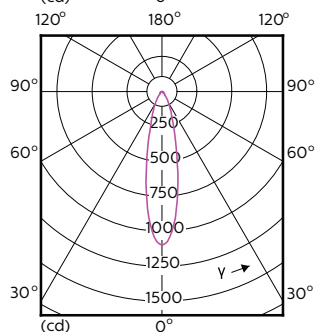

Order Code	Full Product Name	Ambient temperature range	Energy Consumption kWh/1000 h
929001346402	MAS LED ExpertColor 3.9-35W GU10 927 25D	-20 to +45 °C	4 kWh
929001346502	MAS LED ExpertColor 3.9-35W GU10 930 25D	-20 to +45 °C	4 kWh
929001346602	MAS LED ExpertColor 3.9-35W GU10 940 25D	-20 to +45 °C	4 kWh
929001346702	MAS LED ExpertColor 3.9-35W GU10 927 36D	-20 to +45 °C	4 kWh
929001346802	MAS LED ExpertColor 3.9-35W GU10 930 36D	-20 to +45 °C	4 kWh
929001346902	MAS LED ExpertColor 3.9-35W GU10 940 36D	-20 to +45 °C	4 kWh
929001347002	MAS LED ExpertColor 5.5-50W GU10 927 25D	-20 to +35 °C	6 kWh
929001347008	MAS LED ExpertColor 5.5-50W GU10 927 24D	-20 °C to 45 °C	6 kWh
929001347099	MASLED ExpertColor5.5-50W GU10 927 25DUK	-20 to +45 °C	6 kWh
929001347102	MAS LED ExpertColor 5.5-50W GU10 930 25D	-20 to +45 °C	6 kWh
929001347108	MAS LED ExpertColor 5.5-50W GU10 930 24D	-20 °C to 45 °C	6 kWh
929001347202	MAS LED ExpertColor 5.5-50W GU10 940 25D	-20 to +45 °C	6 kWh
929001347302	MAS LED ExpertColor 5.5-50W GU10 927 36D	-20 to +45 °C	6 kWh
929001347308	MAS LED ExpertColor 5.5-50W GU10 927 36D	-20 °C to 45 °C	6 kWh
929001347398	MASLED ExpertColor5.5-50W GU10 927 36DUK	-20 to +45 °C	6 kWh
929001347402	MAS LED ExpertColor 5.5-50W GU10 930 36D	-20 to +45 °C	6 kWh
929001347408	MAS LED ExpertColor 5.5-50W GU10 930 36D	-20 °C to 45 °C	6 kWh
929001347499	MASLEDExpertColor 5.5-50W GU10 930 36DUK	-20 to +45 °C	6 kWh
929001347502	MAS LED ExpertColor 5.5-50W GU10 940 36D	-20 to +45 °C	6 kWh