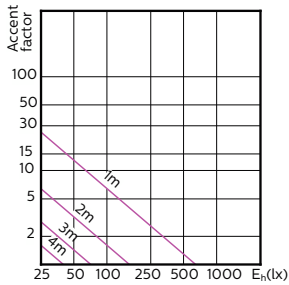

## Accent Diagrams

Accent Diagram - MAS LED ExpertColor  
3.9-35W GU10 927 25D

Accent Diagram - MAS LED ExpertColor  
3.9-35W GU10 930 25D

Accent Diagram - MAS LED ExpertColor  
3.9-35W GU10 940 25D

Accent Diagram - MAS LED ExpertColor  
3.9-35W GU10 927 36D