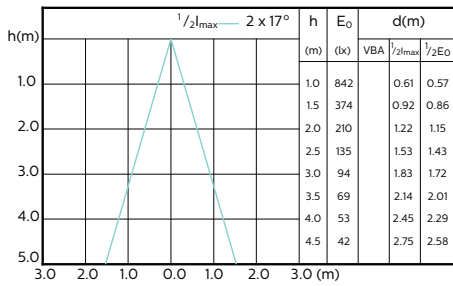

## Beam Diagrams

Beam diagram - MASLED ExpertColor 5.5-50W  
GU10 927 25DUK

Beam diagram - MAS LED ExpertColor 5.5-50W  
GU10 930 24D

Beam diagram - MAS LED ExpertColor 5.5-50W  
GU10 940 25D

Beam diagram - MAS LED ExpertColor 5.5-50W  
GU10 927 36D