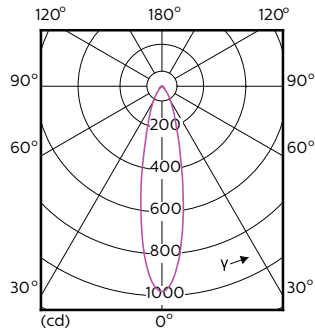

Order Code	Full Product Name	Ambient temperature range	Energy Consumption kWh/1000 h
929001346402	MAS LED ExpertColor 3.9-35W GU10 927 25D	-20 to +45 °C	4 kWh
929001346502	MAS LED ExpertColor 3.9-35W GU10 930 25D	-20 to +45 °C	4 kWh
929001346602	MAS LED ExpertColor 3.9-35W GU10 940 25D	-20 to +45 °C	4 kWh
929001346702	MAS LED ExpertColor 3.9-35W GU10 927 36D	-20 to +45 °C	4 kWh
929001346802	MAS LED ExpertColor 3.9-35W GU10 930 36D	-20 to +45 °C	4 kWh
929001346902	MAS LED ExpertColor 3.9-35W GU10 940 36D	-20 to +45 °C	4 kWh
929001347002	MAS LED ExpertColor 5.5-50W GU10 927 25D	-20 to +35 °C	6 kWh
929001347008	MAS LED ExpertColor 5.5-50W GU10 927 24D	-20 °C to 45 °C	6 kWh
929001347099	MASLED ExpertColor5.5-50W GU10 927 25DUK	-20 to +45 °C	6 kWh
929001347102	MAS LED ExpertColor 5.5-50W GU10 930 25D	-20 to +45 °C	6 kWh
929001347108	MAS LED ExpertColor 5.5-50W GU10 930 24D	-20 °C to 45 °C	6 kWh
929001347202	MAS LED ExpertColor 5.5-50W GU10 940 25D	-20 to +45 °C	6 kWh
929001347302	MAS LED ExpertColor 5.5-50W GU10 927 36D	-20 to +45 °C	6 kWh
929001347308	MAS LED ExpertColor 5.5-50W GU10 927 36D	-20 °C to 45 °C	6 kWh
929001347398	MASLED ExpertColor5.5-50W GU10 927 36DUK	-20 to +45 °C	6 kWh
929001347402	MAS LED ExpertColor 5.5-50W GU10 930 36D	-20 to +45 °C	6 kWh
929001347408	MAS LED ExpertColor 5.5-50W GU10 930 36D	-20 °C to 45 °C	6 kWh
929001347499	MASLEDExpertColor 5.5-50W GU10 930 36DUK	-20 to +45 °C	6 kWh
929001347502	MAS LED ExpertColor 5.5-50W GU10 940 36D	-20 to +45 °C	6 kWh