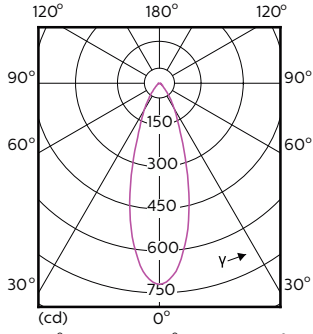

# MASTER LED spot ExpertColor MV

120°

90°

60°