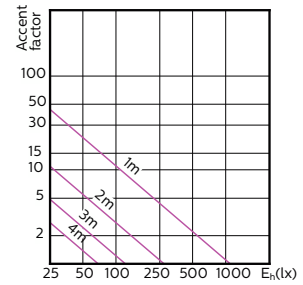

Accent Diagram - MAS LED ExpertColor
3.9-35W GU10 940 25D