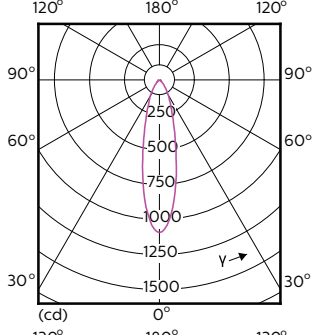

MASTER LED spot ExpertColor MV