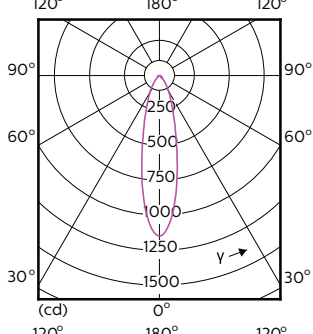

MASTER LED spot ExpertColor MV