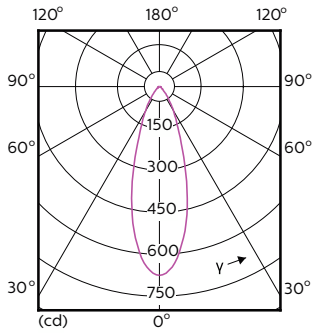

MASTER LED spot ExpertColor MV