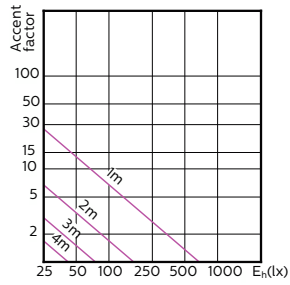

## Accent Diagrams

Accent Diagram - MAS LED ExpertColor  
3.9-35W GU10 927 25D

Accent Diagram - MAS LED ExpertColor  
3.9-35W GU10 930 25D

Accent Diagram - MAS LED ExpertColor  
3.9-35W GU10 940 25D

Accent Diagram - MAS LED ExpertColor  
3.9-35W GU10 927 36D