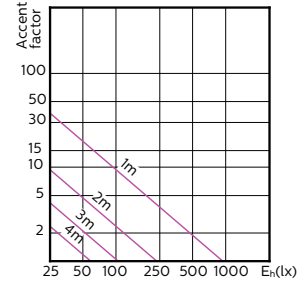

Accent Diagram - MAS LED ExpertColor
5.5-50W GU10 940 36D