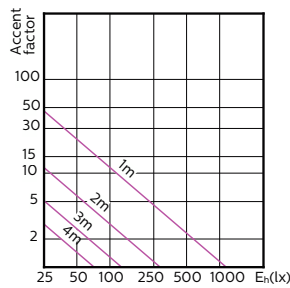

Accent Diagram - MAS LED ExpertColor
5.5-50W GU10 930 24D