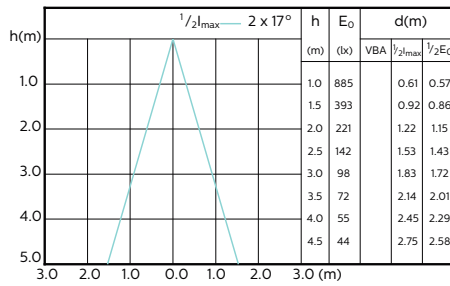

## Beam Diagrams

Beam diagram - MASLED ExpertColor 5.5-50W  
GU10 927 25DUK

Beam diagram - MAS LED ExpertColor 5.5-50W  
GU10 930 24D

Beam diagram - MAS LED ExpertColor 5.5-50W  
GU10 940 25D

Beam diagram - MAS LED ExpertColor 5.5-50W  
GU10 927 36D