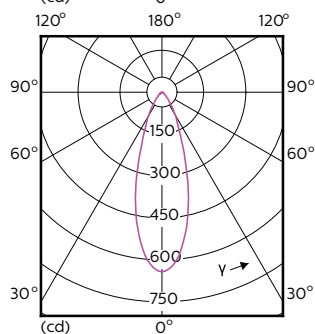

Order Code	Full Product Name	Ambient temperature range	Energy Consumption kWh/1000 h
929001346402	MAS LED ExpertColor 3.9-35W GU10 927 25D	-20 to +45 °C	4 kWh
929001346502	MAS LED ExpertColor 3.9-35W GU10 930 25D	-20 to +45 °C	4 kWh
929001346602	MAS LED ExpertColor 3.9-35W GU10 940 25D	-20 to +45 °C	4 kWh
929001346702	MAS LED ExpertColor 3.9-35W GU10 927 36D	-20 to +45 °C	4 kWh
929001346802	MAS LED ExpertColor 3.9-35W GU10 930 36D	-20 to +45 °C	4 kWh
929001346902	MAS LED ExpertColor 3.9-35W GU10 940 36D	-20 to +45 °C	4 kWh
929001347002	MAS LED ExpertColor 5.5-50W GU10 927 25D	-20 to +35 °C	6 kWh
929001347008	MAS LED ExpertColor 5.5-50W GU10 927 24D	-20 °C to 45 °C	6 kWh
929001347099	MASLED ExpertColor5.5-50W GU10 927 25DUK	-20 to +45 °C	6 kWh
929001347102	MAS LED ExpertColor 5.5-50W GU10 930 25D	-20 to +45 °C	6 kWh
929001347108	MAS LED ExpertColor 5.5-50W GU10 930 24D	-20 °C to 45 °C	6 kWh
929001347202	MAS LED ExpertColor 5.5-50W GU10 940 25D	-20 to +45 °C	6 kWh
929001347302	MAS LED ExpertColor 5.5-50W GU10 927 36D	-20 to +45 °C	6 kWh
929001347308	MAS LED ExpertColor 5.5-50W GU10 927 36D	-20 °C to 45 °C	6 kWh
929001347398	MASLED ExpertColor5.5-50W GU10 927 36DUK	-20 to +45 °C	6 kWh
929001347402	MAS LED ExpertColor 5.5-50W GU10 930 36D	-20 to +45 °C	6 kWh
929001347408	MAS LED ExpertColor 5.5-50W GU10 930 36D	-20 °C to 45 °C	6 kWh
929001347499	MASLEDExpertColor 5.5-50W GU10 930 36DUK	-20 to +45 °C	6 kWh
929001347502	MAS LED ExpertColor 5.5-50W GU10 940 36D	-20 to +45 °C	6 kWh