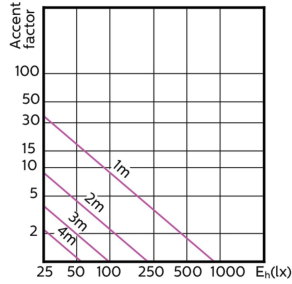

Accent Diagram - MAS LED ExpertColor
5.5-50W GU10 930 36D