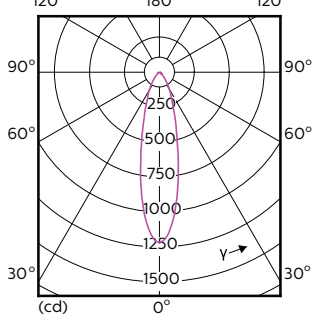

MASTER LED spot ExpertColor MV