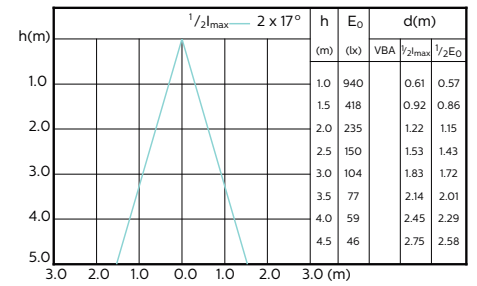

Beam diagram - MAS LED ExpertColor 5.5-50W
GU10 940 36D