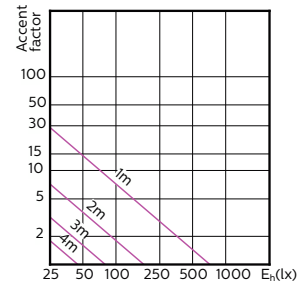

Accent Diagram - MAS LED ExpertColor
3.9-35W GU10 940 36D