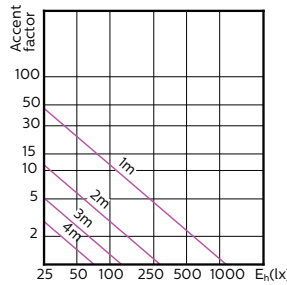

Accent Diagram - MAS LED ExpertColor
5.5-50W GU10 930 25D