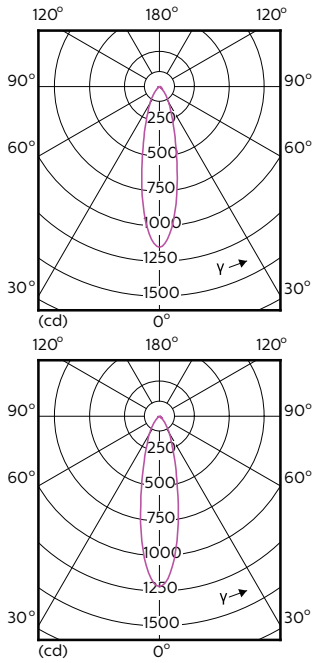

120°

90°

60°

MASTER LEDspot GU10 ExpertColor

Accent Diagrams

Accent Diagram - MAS LED ExpertColor
3.9-35W GU10 927 36D

Accent Diagram - MAS LED ExpertColor
3.9-35W GU10 930 36D

Accent Diagram - MAS LED ExpertColor
3.9-35W GU10 940 36D