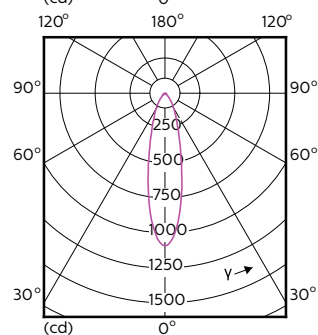

MASTER LEDspot GU10 ExpertColor

Order Code	Full Product Name	Gehäusetemperatur (Nom)
70759300	MASTER LED ExpertColor 3.9-35W GU10 940 36D	56 °C
70761600	MASTER LED ExpertColor 5.5-50W GU10 927 25D	66 °C
70763000	MASTER LED ExpertColor 5.5-50W GU10 930 25D	66 °C
70765400	MASTER LED ExpertColor 5.5-50W GU10 940 25D	66 °C

Order Code	Full Product Name	Gehäusetemperatur (Nom)
70767800	MASTER LED ExpertColor 5.5-50W GU10 927 36D	66 °C
70769200	MASTER LED ExpertColor 5.5-50W GU10 930 36D	66 °C
70771500	MASTER LED ExpertColor 5.5-50W GU10 940 36D	66 °C

Genehmigung und Anwendung

Order Code	Full Product Name	Umgebungstemperaturbereich	Energieverbrauch kWh/1.000 Std.
70755500	MASTER LED ExpertColor 3.9-35W GU10 927 36D	-20 bis +45 °C	4 kWh
70757900	MASTER LED ExpertColor 3.9-35W GU10 930 36D	-20 bis +45 °C	4 kWh
70759300	MASTER LED ExpertColor 3.9-35W GU10 940 36D	-20 bis +45 °C	4 kWh
70761600	MASTER LED ExpertColor 5.5-50W GU10 927 25D	-20 bis +35 °C	6 kWh
70763000	MASTER LED ExpertColor 5.5-50W GU10 930 25D	-20 bis +45 °C	6 kWh
70765400	MASTER LED ExpertColor 5.5-50W GU10 940 25D	-20 bis +45 °C	6 kWh
70767800	MASTER LED ExpertColor 5.5-50W GU10 927 36D	-20 bis +45 °C	6 kWh
70769200	MASTER LED ExpertColor 5.5-50W GU10 930 36D	-20 bis +45 °C	6 kWh
70771500	MASTER LED ExpertColor 5.5-50W GU10 940 36D	-20 bis +45 °C	6 kWh