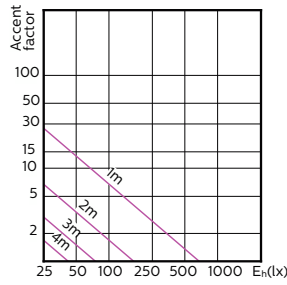

120°

90°

60°

MASTER LEDspot GU10 ExpertColor

Accent Diagrams

Accent Diagram - MAS LED ExpertColor
3.9-35W GU10 927 36D

Accent Diagram - MAS LED ExpertColor
3.9-35W GU10 930 36D

Accent Diagram - MAS LED ExpertColor
3.9-35W GU10 940 36D