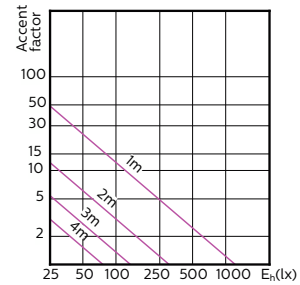

Accent Diagram - MAS LED ExpertColor
5.5-50W GU10 940 25D