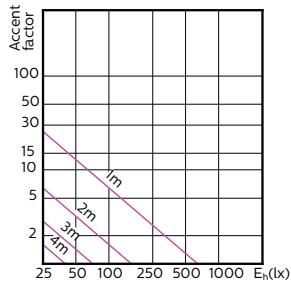

120°

90°

60°

MASTER LEDspot GU10 ExpertColor

Accent Diagrams

Accent Diagram - MAS LED ExpertColor
3.9-35W GU10 927 36D

Accent Diagram - MAS LED ExpertColor
3.9-35W GU10 930 36D

Accent Diagram - MAS LED ExpertColor
3.9-35W GU10 940 36D