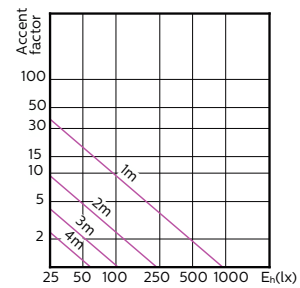

Accent Diagram - MAS LED ExpertColor
5.5-50W GU10 940 36D