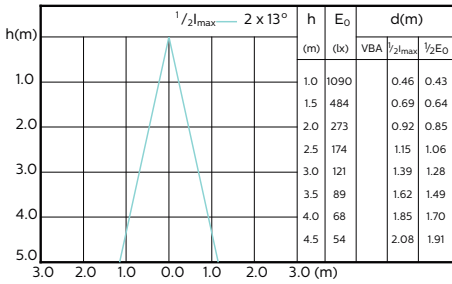

Beam diagram - MAS LED ExpertColor 5.5-50W
GU10 927 25D