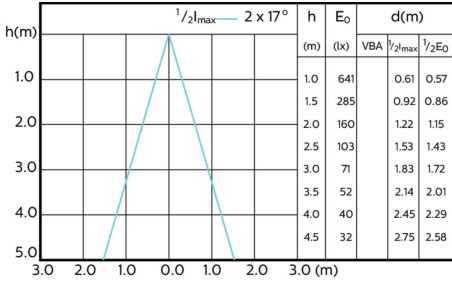

MASTER LEDspot GU10 ExpertColor

Beam Diagrams

Beam diagram - MAS LED ExpertColor 3.9-35W
GU10 927 36D