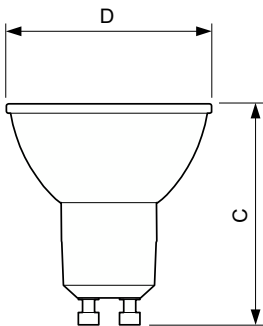

Abmessungsskizzen

Product	D	C
MAS LED ExpertColor 3.9-35W GU10 927 36D	50 mm	54 mm
MAS LED ExpertColor 3.9-35W GU10 930 36D	50 mm	54 mm
MAS LED ExpertColor 3.9-35W GU10 940 36D	50 mm	54 mm
MAS LED ExpertColor 5.5-50W GU10 927 25D	50 mm	54 mm
MAS LED ExpertColor 5.5-50W GU10 927 36D	50 mm	54 mm
MAS LED ExpertColor 5.5-50W GU10 930 25D	50 mm	54 mm
MAS LED ExpertColor 5.5-50W GU10 930 36D	50 mm	54 mm
MAS LED ExpertColor 5.5-50W GU10 940 25D	50 mm	54 mm
MAS LED ExpertColor 5.5-50W GU10 940 36D	50 mm	54 mm