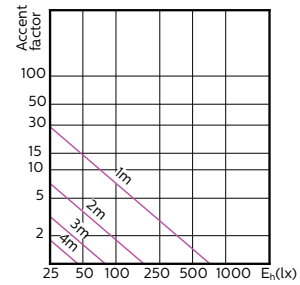

120°

90°

60°

MASTER LEDspot GU10 ExpertColor

Accent Diagrams

Accent Diagram - MAS LED ExpertColor
3.9-35W GU10 927 36D

Accent Diagram - MAS LED ExpertColor
3.9-35W GU10 930 36D

Accent Diagram - MAS LED ExpertColor
3.9-35W GU10 940 36D