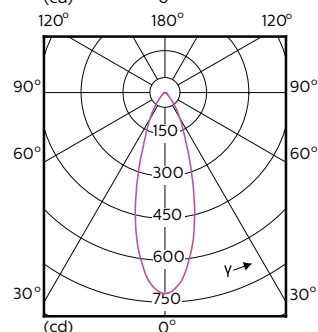

MASTER LEDspot GU10 ExpertColor

Order Code	Full Product Name	Gehäusetemperatur (Nom)
70759300	MASTER LED ExpertColor 3.9-35W GU10 940 36D	56 °C
70761600	MASTER LED ExpertColor 5.5-50W GU10 927 25D	66 °C
70763000	MASTER LED ExpertColor 5.5-50W GU10 930 25D	66 °C
70765400	MASTER LED ExpertColor 5.5-50W GU10 940 25D	66 °C

Order Code	Full Product Name	Gehäusetemperatur (Nom)
70767800	MASTER LED ExpertColor 5.5-50W GU10 927 36D	66 °C
70769200	MASTER LED ExpertColor 5.5-50W GU10 930 36D	66 °C
70771500	MASTER LED ExpertColor 5.5-50W GU10 940 36D	66 °C

Genehmigung und Anwendung

Order Code	Full Product Name	Umgebungstemperaturbereich	Energieverbrauch kWh/1.000 Std.
70755500	MASTER LED ExpertColor 3.9-35W GU10 927 36D	-20 bis +45 °C	4 kWh
70757900	MASTER LED ExpertColor 3.9-35W GU10 930 36D	-20 bis +45 °C	4 kWh
70759300	MASTER LED ExpertColor 3.9-35W GU10 940 36D	-20 bis +45 °C	4 kWh
70761600	MASTER LED ExpertColor 5.5-50W GU10 927 25D	-20 bis +35 °C	6 kWh
70763000	MASTER LED ExpertColor 5.5-50W GU10 930 25D	-20 bis +45 °C	6 kWh
70765400	MASTER LED ExpertColor 5.5-50W GU10 940 25D	-20 bis +45 °C	6 kWh
70767800	MASTER LED ExpertColor 5.5-50W GU10 927 36D	-20 bis +45 °C	6 kWh
70769200	MASTER LED ExpertColor 5.5-50W GU10 930 36D	-20 bis +45 °C	6 kWh
70771500	MASTER LED ExpertColor 5.5-50W GU10 940 36D	-20 bis +45 °C	6 kWh