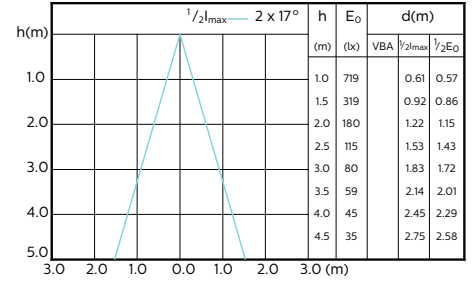

Beam diagram - MAS LED ExpertColor 3.9-35W
GU10 940 36D