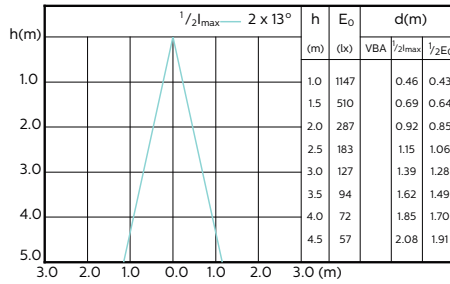

Beam diagram - MAS LED ExpertColor 5.5-50W
GU10 930 25D