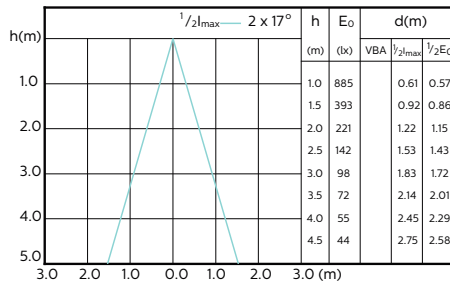

Beam diagram - MAS LED ExpertColor 5.5-50W
GU10 930 36D