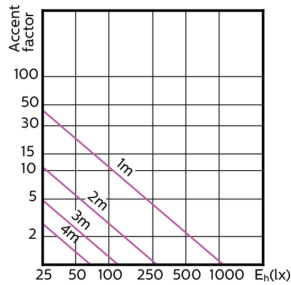

120°

90°

60°

MASTER LEDspot GU10 ExpertColor

Accent Diagrams

Accent Diagram - MAS LED ExpertColor
3.9-35W GU10 927 36D

Accent Diagram - MAS LED ExpertColor
3.9-35W GU10 930 36D

Accent Diagram - MAS LED ExpertColor
3.9-35W GU10 940 36D