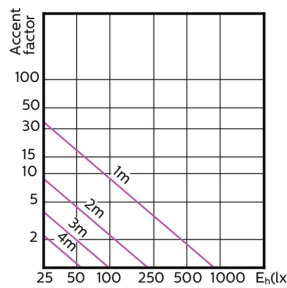

Accent Diagram - MAS LED ExpertColor
5.5-50W GU10 930 36D