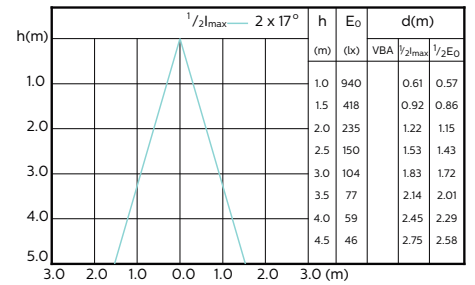

Beam diagram - MAS LED ExpertColor 5.5-50W
GU10 940 36D