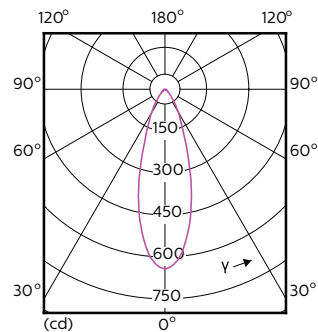

MASTER LEDspot GU10 ExpertColor

Order Code	Full Product Name	Gehäusetemperatur (Nom)
70759300	MASTER LED ExpertColor 3.9-35W GU10 940 36D	56 °C
70761600	MASTER LED ExpertColor 5.5-50W GU10 927 25D	66 °C
70763000	MASTER LED ExpertColor 5.5-50W GU10 930 25D	66 °C
70765400	MASTER LED ExpertColor 5.5-50W GU10 940 25D	66 °C

Order Code	Full Product Name	Gehäusetemperatur (Nom)
70767800	MASTER LED ExpertColor 5.5-50W GU10 927 36D	66 °C
70769200	MASTER LED ExpertColor 5.5-50W GU10 930 36D	66 °C
70771500	MASTER LED ExpertColor 5.5-50W GU10 940 36D	66 °C

Genehmigung und Anwendung

Order Code	Full Product Name	Umgebungstemperaturbereich	Energieverbrauch kWh/1.000 Std.
70755500	MASTER LED ExpertColor 3.9-35W GU10 927 36D	-20 bis +45 °C	4 kWh
70757900	MASTER LED ExpertColor 3.9-35W GU10 930 36D	-20 bis +45 °C	4 kWh
70759300	MASTER LED ExpertColor 3.9-35W GU10 940 36D	-20 bis +45 °C	4 kWh
70761600	MASTER LED ExpertColor 5.5-50W GU10 927 25D	-20 bis +35 °C	6 kWh
70763000	MASTER LED ExpertColor 5.5-50W GU10 930 25D	-20 bis +45 °C	6 kWh
70765400	MASTER LED ExpertColor 5.5-50W GU10 940 25D	-20 bis +45 °C	6 kWh
70767800	MASTER LED ExpertColor 5.5-50W GU10 927 36D	-20 bis +45 °C	6 kWh
70769200	MASTER LED ExpertColor 5.5-50W GU10 930 36D	-20 bis +45 °C	6 kWh
70771500	MASTER LED ExpertColor 5.5-50W GU10 940 36D	-20 bis +45 °C	6 kWh