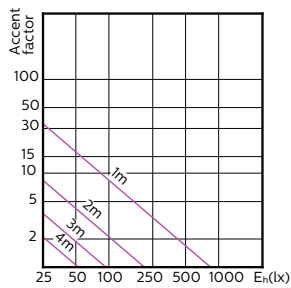

Accent Diagram - MAS LED ExpertColor
5.5-50W GU10 927 36D