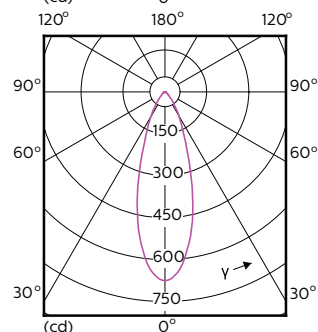

MASTER LEDspot GU10 ExpertColor

Order Code	Full Product Name	Gehäusetemperatur (Nom)
70759300	MASTER LED ExpertColor 3.9-35W GU10 940 36D	56 °C
70761600	MASTER LED ExpertColor 5.5-50W GU10 927 25D	66 °C
70763000	MASTER LED ExpertColor 5.5-50W GU10 930 25D	66 °C
70765400	MASTER LED ExpertColor 5.5-50W GU10 940 25D	66 °C

Order Code	Full Product Name	Gehäusetemperatur (Nom)
70767800	MASTER LED ExpertColor 5.5-50W GU10 927 36D	66 °C
70769200	MASTER LED ExpertColor 5.5-50W GU10 930 36D	66 °C
70771500	MASTER LED ExpertColor 5.5-50W GU10 940 36D	66 °C

Genehmigung und Anwendung

Order Code	Full Product Name	Umgebungstemperaturbereich	Energieverbrauch kWh/1.000 Std.
70755500	MASTER LED ExpertColor 3.9-35W GU10 927 36D	-20 bis +45 °C	4 kWh
70757900	MASTER LED ExpertColor 3.9-35W GU10 930 36D	-20 bis +45 °C	4 kWh
70759300	MASTER LED ExpertColor 3.9-35W GU10 940 36D	-20 bis +45 °C	4 kWh
70761600	MASTER LED ExpertColor 5.5-50W GU10 927 25D	-20 bis +35 °C	6 kWh
70763000	MASTER LED ExpertColor 5.5-50W GU10 930 25D	-20 bis +45 °C	6 kWh
70765400	MASTER LED ExpertColor 5.5-50W GU10 940 25D	-20 bis +45 °C	6 kWh
70767800	MASTER LED ExpertColor 5.5-50W GU10 927 36D	-20 bis +45 °C	6 kWh
70769200	MASTER LED ExpertColor 5.5-50W GU10 930 36D	-20 bis +45 °C	6 kWh
70771500	MASTER LED ExpertColor 5.5-50W GU10 940 36D	-20 bis +45 °C	6 kWh