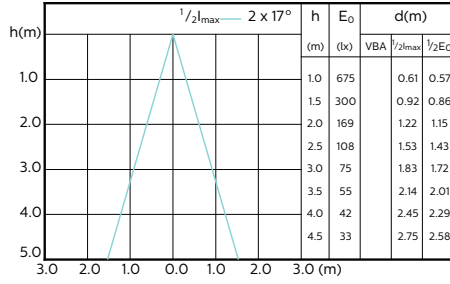

Accent Diagram - MAS LED ExpertColor
5.5-50W GU10 930 36D

Accent Diagram - MAS LED ExpertColor
5.5-50W GU10 940 36D

MASTER LEDspot GU10 ExpertColor

Beam Diagrams

Beam diagram - MAS LED ExpertColor 3.9-35W
GU10 927 36D