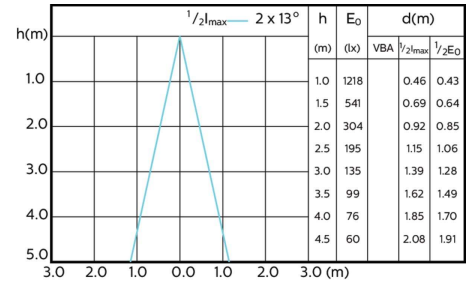

Beam diagram - MAS LED ExpertColor 3.9-35W
GU10 930 36D

Beam diagram - MAS LED ExpertColor 3.9-35W
GU10 940 36D

Beam diagram - MAS LED ExpertColor 5.5-50W
GU10 927 25D

Beam diagram - MAS LED ExpertColor 5.5-50W
GU10 930 25D