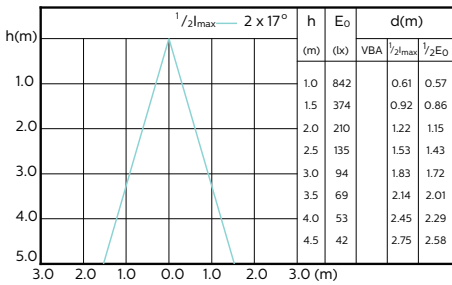

Beam diagram - MAS LED ExpertColor 5.5-50W
GU10 927 36D