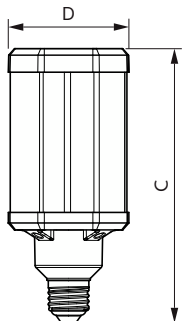

Versions

LEDTrueForce Others E27 42W

Maatschets

Product	D	C
TForce LED HPL ND 57-42W E40 830	84 mm	191 mm
TForce LED HPL ND 60-42W E40 840	84 mm	191 mm

TrueForce LED Public (stad/weg – HPL/SON)

Maatschets

Product	D	C
TForce LED HPL ND 57-42W E27 830	84 mm	178 mm
TForce LED HPL ND 60-42W E27 840	84 mm	178 mm

Product	D	C
TForce LED HPL ND 28-21W E27 830	75 mm	178 mm
TForce LED HPL ND 30-21W E27 840	75 mm	178 mm
TForce LED HPL ND 38-28W E27 830	75 mm	178 mm
TForce LED HPL ND 40-28W E27 840	75 mm	178 mm

Algemene informatie