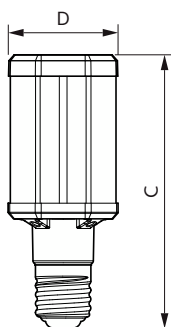

Versions

LEDTrueForce Others E27 42W

Maatschets

Product	D	C
TForce LED HPL ND 57-42W E40 830	84 mm	191 mm
TForce LED HPL ND 60-42W E40 840	84 mm	191 mm

TrueForce LED Public (stad/weg – HPL/SON)

Maatschets

Product	D	C
TForce LED HPL ND 57-42W E27 830	84 mm	178 mm
TForce LED HPL ND 60-42W E27 840	84 mm	178 mm