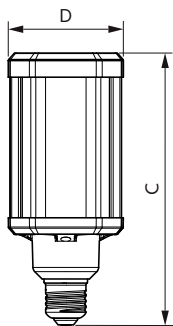

Versions

LEDTrueForce Others E27 42W

Maatschets

Product	D	C
TForce LED HPL ND 57-42W E40 830	84 mm	191 mm
TForce LED HPL ND 60-42W E40 840	84 mm	191 mm

TrueForce LED Public (stad/weg – HPL/SON)

Maatschets

Product	D	C
TForce LED HPL ND 57-42W E27 830	84 mm	178 mm
TForce LED HPL ND 60-42W E27 840	84 mm	178 mm

Product	D	C
TForce LED HPL ND 28-21W E27 830	75 mm	178 mm
TForce LED HPL ND 30-21W E27 840	75 mm	178 mm
TForce LED HPL ND 38-28W E27 830	75 mm	178 mm
TForce LED HPL ND 40-28W E27 840	75 mm	178 mm

Algemene informatie