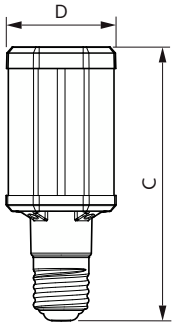

## Dimensional drawing

Product	D	C
TForce LED HPL ND 57-42W E40 830	84 mm	191 mm
TForce LED HPL ND 60-42W E40 840	84 mm	191 mm

Product	D	C
TForce LED HPL ND 57-42W E27 830	84 mm	178 mm
TForce LED HPL ND 60-42W E27 840	84 mm	178 mm