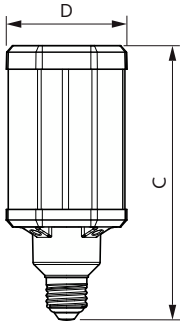

## Dimensional drawing

Product	D	C
TForce LED HPL ND 57-42W E40 830	84 mm	191 mm
TForce LED HPL ND 60-42W E40 840	84 mm	191 mm

Product	D	C
TForce LED HPL ND 57-42W E27 830	84 mm	178 mm
TForce LED HPL ND 60-42W E27 840	84 mm	178 mm