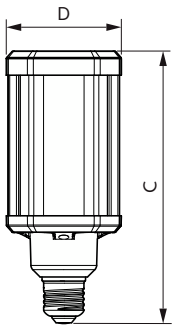

## Dimensional drawing

Product	D	C
TForce LED HPL ND 57-42W E40 830	84 mm	191 mm
TForce LED HPL ND 60-42W E40 840	84 mm	191 mm

Product	D	C
TForce LED HPL ND 57-42W E27 830	84 mm	178 mm
TForce LED HPL ND 60-42W E27 840	84 mm	178 mm