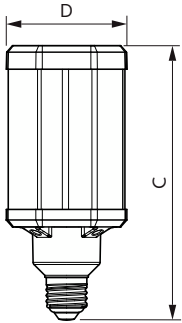

Dimensional drawing

Product	D	C
TForce LED HPL ND 57-42W E40 830	84 mm	191 mm
TForce LED HPL ND 60-42W E40 840	84 mm	191 mm

Product	D	C
TForce LED HPL ND 57-42W E27 830	84 mm	178 mm
TForce LED HPL ND 60-42W E27 840	84 mm	178 mm