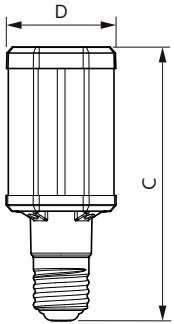

Dimensional drawing

Product	D	C
TForce LED HPL ND 57-42W E40 830	84 mm	191 mm
TForce LED HPL ND 60-42W E40 840	84 mm	191 mm

Product	D	C
TForce LED HPL ND 57-42W E27 830	84 mm	178 mm
TForce LED HPL ND 60-42W E27 840	84 mm	178 mm