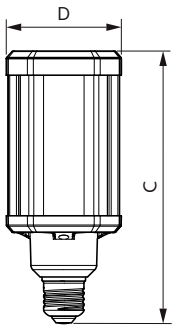

Dimensional drawing

Product	D	C
TForce LED HPL ND 57-42W E40 830	84 mm	191 mm
TForce LED HPL ND 60-42W E40 840	84 mm	191 mm

Product	D	C
TForce LED HPL ND 57-42W E27 830	84 mm	178 mm
TForce LED HPL ND 60-42W E27 840	84 mm	178 mm