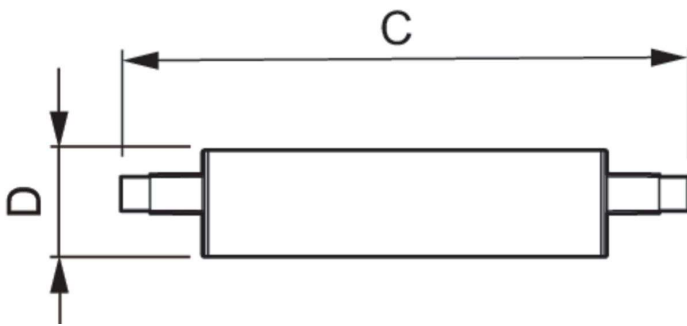

LED 100W R7S 78mm WH ND SRT4

LEDlinear CorePro 7,2W R7S

LEDspot R7S 230V

LED 60W R7S 78mm WH RF ND SRT4

LEDlinear CorePro 7,2W R7S 1

CorePro LED linear MV

Maatschets

Product	D	C
CorePro LEDlinear ND 7-60W R7S 78mm830	28 mm	78 mm
CorePro LEDlinear ND 7-60W R7S 78mm840	28 mm	78 mm
CorePro LEDlinearND 11.5-100W R7S78mm830	28 mm	78 mm