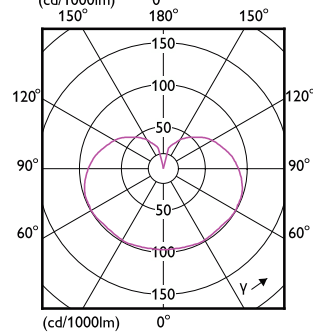

CorePro LED linear MV

Order Code	Full Product Name	Bereik omgevingstemperatuur	Energieverbruik kWh/1.000 uur
8718696578797	CorePro R7S 118mm 14-100W 830 D	-20 °C t/m 45 °C	14 kWh
8718696578810	CorePro R7S 118mm 14-100W 840 D	-20 °C t/m 45 °C	14 kWh
8718696714003	CorePro LED linear D 14-120W R7S 118 830	-20 °C t/m 45 °C	14 kWh
8718696714065	CorePro LED linear D 14-120W R7S 118 840	-20 °C t/m 45 °C	14 kWh
8720169301993	CorePro LEDlinearND 11.5-100W R7S78mm830	-20 tot +45 °C	12 kWh
8719514303973	CorePro R7S 118mm 7.2-60W 830	-20 tot +40 °C	8 kWh
8718699646738	CoreProLED linearD 17.5-150W R7S 118 830	-20 °C t/m 45 °C	18 kWh
8718699646752	CoreProLED linearD 17.5-150W R7S 118 840	-20 °C t/m 45 °C	18 kWh
8720169301931	CorePro LEDlinear ND 7-60W R7S 78mm830	-20 tot +45 °C	7 kWh
8720169301955	CorePro LEDlinear ND 7-60W R7S 78mm840	-20 tot +45 °C	7 kWh
8719514303997	CorePro R7S 118mm 7.2-60W 840	-20 tot +40 °C	8 kWh