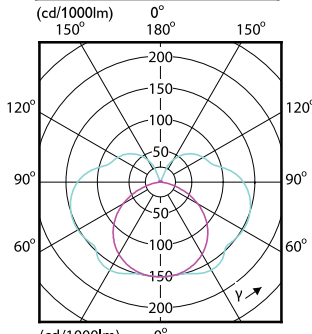

CorePro LED linear MV

Order Code	Full Product Name	Bereik omgevingstemperatuur	Energieverbruik kWh/1.000 uur
8718696578797	CorePro R7S 118mm 14-100W 830 D	-20 °C t/m 45 °C	14 kWh
8718696578810	CorePro R7S 118mm 14-100W 840 D	-20 °C t/m 45 °C	14 kWh
8718696714003	CorePro LED linear D 14-120W R7S 118 830	-20 °C t/m 45 °C	14 kWh
8718696714065	CorePro LED linear D 14-120W R7S 118 840	-20 °C t/m 45 °C	14 kWh
8720169301993	CorePro LEDlinearND 11.5-100W R7S78mm830	-20 tot +45 °C	12 kWh
8719514303973	CorePro R7S 118mm 7.2-60W 830	-20 tot +40 °C	8 kWh
8718699646738	CoreProLED linearD 17.5-150W R7S 118 830	-20 °C t/m 45 °C	18 kWh
8718699646752	CoreProLED linearD 17.5-150W R7S 118 840	-20 °C t/m 45 °C	18 kWh
8720169301931	CorePro LEDlinear ND 7-60W R7S 78mm830	-20 tot +45 °C	7 kWh
8720169301955	CorePro LEDlinear ND 7-60W R7S 78mm840	-20 tot +45 °C	7 kWh
8719514303997	CorePro R7S 118mm 7.2-60W 840	-20 tot +40 °C	8 kWh