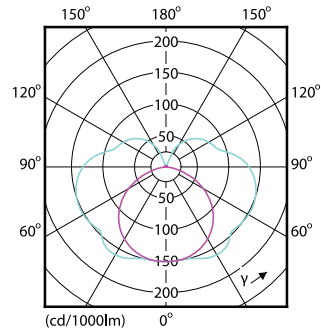

CorePro LED linear MV

Order Code	Full Product Name	Bereik omgevingstemperatuur	Energieverbruik kWh/1.000 uur
8718696578797	CorePro R7S 118mm 14-100W 830 D	-20 °C t/m 45 °C	14 kWh
8718696578810	CorePro R7S 118mm 14-100W 840 D	-20 °C t/m 45 °C	14 kWh
8718696714003	CorePro LED linear D 14-120W R7S 118 830	-20 °C t/m 45 °C	14 kWh
8718696714065	CorePro LED linear D 14-120W R7S 118 840	-20 °C t/m 45 °C	14 kWh
8720169301993	CorePro LEDlinearND 11.5-100W R7S78mm830	-20 tot +45 °C	12 kWh
8719514303973	CorePro R7S 118mm 7.2-60W 830	-20 tot +40 °C	8 kWh
8718699646738	CoreProLED linearD 17.5-150W R7S 118 830	-20 °C t/m 45 °C	18 kWh
8718699646752	CoreProLED linearD 17.5-150W R7S 118 840	-20 °C t/m 45 °C	18 kWh
8720169301931	CorePro LEDlinear ND 7-60W R7S 78mm830	-20 tot +45 °C	7 kWh
8720169301955	CorePro LEDlinear ND 7-60W R7S 78mm840	-20 tot +45 °C	7 kWh
8719514303997	CorePro R7S 118mm 7.2-60W 840	-20 tot +40 °C	8 kWh