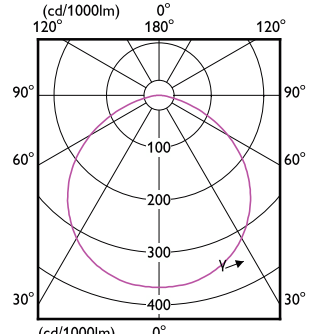

CorePro LED linear MV

Order Code	Full Product Name	Bereik omgevingstemperatuur	Energieverbruik kWh/1.000 uur
8718696578797	CorePro R7S 118mm 14-100W 830 D	-20 °C t/m 45 °C	14 kWh
8718696578810	CorePro R7S 118mm 14-100W 840 D	-20 °C t/m 45 °C	14 kWh
8718696714003	CorePro LED linear D 14-120W R7S 118 830	-20 °C t/m 45 °C	14 kWh
8718696714065	CorePro LED linear D 14-120W R7S 118 840	-20 °C t/m 45 °C	14 kWh
8720169301993	CorePro LEDlinearND 11.5-100W R7S78mm830	-20 tot +45 °C	12 kWh
8719514303973	CorePro R7S 118mm 7.2-60W 830	-20 tot +40 °C	8 kWh
8718699646738	CoreProLED linearD 17.5-150W R7S 118 830	-20 °C t/m 45 °C	18 kWh
8718699646752	CoreProLED linearD 17.5-150W R7S 118 840	-20 °C t/m 45 °C	18 kWh
8720169301931	CorePro LEDlinear ND 7-60W R7S 78mm830	-20 tot +45 °C	7 kWh
8720169301955	CorePro LEDlinear ND 7-60W R7S 78mm840	-20 tot +45 °C	7 kWh
8719514303997	CorePro R7S 118mm 7.2-60W 840	-20 tot +40 °C	8 kWh