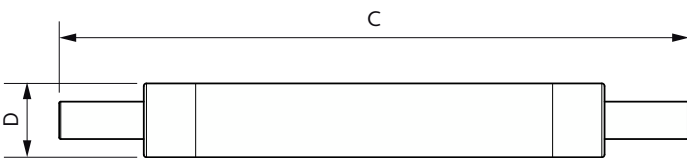

Product	D	C
CorePro LED linear D 14-120W R7S 118 830	29 mm	118 mm
CorePro LED linear D 14-120W R7S 118 840	29 mm	118 mm
CorePro R7S 118mm 14-100W 830 D	29 mm	118 mm
CorePro R7S 118mm 14-100W 840 D	29 mm	118 mm
CoreProLED linearD 17.5-150W R7S 118 830	42 mm	118 mm
CoreProLED linearD 17.5-150W R7S 118 840	42 mm	118 mm