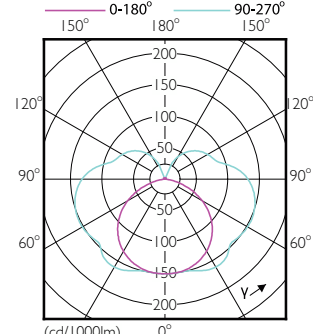

CorePro LED linear MV

Order Code	Full Product Name	Bereik omgevingstemperatuur	Energieverbruik kWh/1.000 uur
8718696578797	CorePro R7S 118mm 14-100W 830 D	-20 °C t/m 45 °C	14 kWh
8718696578810	CorePro R7S 118mm 14-100W 840 D	-20 °C t/m 45 °C	14 kWh
8718696714003	CorePro LED linear D 14-120W R7S 118 830	-20 °C t/m 45 °C	14 kWh
8718696714065	CorePro LED linear D 14-120W R7S 118 840	-20 °C t/m 45 °C	14 kWh
8720169301993	CorePro LEDlinearND 11.5-100W R7S78mm830	-20 tot +45 °C	12 kWh
8719514303973	CorePro R7S 118mm 7.2-60W 830	-20 tot +40 °C	8 kWh
8718699646738	CoreProLED linearD 17.5-150W R7S 118 830	-20 °C t/m 45 °C	18 kWh
8718699646752	CoreProLED linearD 17.5-150W R7S 118 840	-20 °C t/m 45 °C	18 kWh
8720169301931	CorePro LEDlinear ND 7-60W R7S 78mm830	-20 tot +45 °C	7 kWh
8720169301955	CorePro LEDlinear ND 7-60W R7S 78mm840	-20 tot +45 °C	7 kWh
8719514303997	CorePro R7S 118mm 7.2-60W 840	-20 tot +40 °C	8 kWh