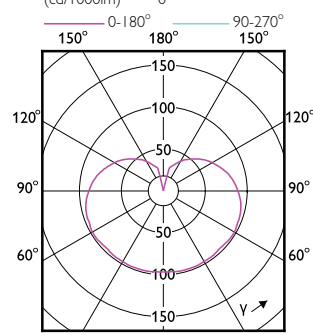

CorePro LED linear MV

Order Code	Full Product Name	Bereik omgevingstemperatuur	Energieverbruik kWh/1.000 uur
8718696578797	CorePro R7S 118mm 14-100W 830 D	-20 °C t/m 45 °C	14 kWh
8718696578810	CorePro R7S 118mm 14-100W 840 D	-20 °C t/m 45 °C	14 kWh
8718696714003	CorePro LED linear D 14-120W R7S 118 830	-20 °C t/m 45 °C	14 kWh
8718696714065	CorePro LED linear D 14-120W R7S 118 840	-20 °C t/m 45 °C	14 kWh
8720169301993	CorePro LEDlinearND 11.5-100W R7S78mm830	-20 tot +45 °C	12 kWh
8719514303973	CorePro R7S 118mm 7.2-60W 830	-20 tot +40 °C	8 kWh
8718699646738	CoreProLED linearD 17.5-150W R7S 118 830	-20 °C t/m 45 °C	18 kWh
8718699646752	CoreProLED linearD 17.5-150W R7S 118 840	-20 °C t/m 45 °C	18 kWh
8720169301931	CorePro LEDlinear ND 7-60W R7S 78mm830	-20 tot +45 °C	7 kWh
8720169301955	CorePro LEDlinear ND 7-60W R7S 78mm840	-20 tot +45 °C	7 kWh
8719514303997	CorePro R7S 118mm 7.2-60W 840	-20 tot +40 °C	8 kWh