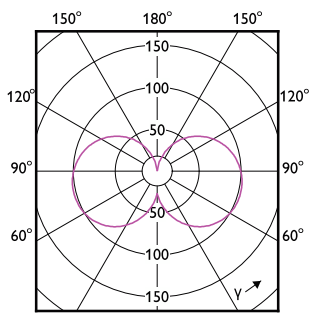

CorePro LED linear MV

Order Code	Full Product Name	Bereik omgevingstemperatuur	Energieverbruik kWh/1.000 uur
8718696578797	CorePro R7S 118mm 14-100W 830 D	-20 °C t/m 45 °C	14 kWh
8718696578810	CorePro R7S 118mm 14-100W 840 D	-20 °C t/m 45 °C	14 kWh
8718696714003	CorePro LED linear D 14-120W R7S 118 830	-20 °C t/m 45 °C	14 kWh
8718696714065	CorePro LED linear D 14-120W R7S 118 840	-20 °C t/m 45 °C	14 kWh
8720169301993	CorePro LEDlinearND 11.5-100W R7S78mm830	-20 tot +45 °C	12 kWh
8719514303973	CorePro R7S 118mm 7.2-60W 830	-20 tot +40 °C	8 kWh
8718699646738	CoreProLED linearD 17.5-150W R7S 118 830	-20 °C t/m 45 °C	18 kWh
8718699646752	CoreProLED linearD 17.5-150W R7S 118 840	-20 °C t/m 45 °C	18 kWh
8720169301931	CorePro LEDlinear ND 7-60W R7S 78mm830	-20 tot +45 °C	7 kWh
8720169301955	CorePro LEDlinear ND 7-60W R7S 78mm840	-20 tot +45 °C	7 kWh
8719514303997	CorePro R7S 118mm 7.2-60W 840	-20 tot +40 °C	8 kWh