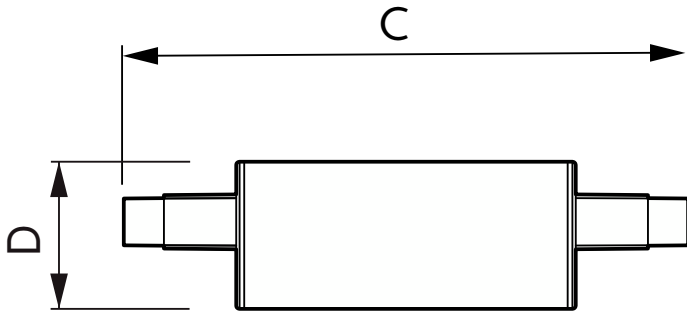

LED 100W R7S 78mm WH ND SRT4

LEDlinear CorePro 7,2W R7S

LEDspot R7S 230V

LED 60W R7S 78mm WH RF ND SRT4

LEDlinear CorePro 7,2W R7S 1

CorePro LED linear MV

Maatschets

Product	D	C
CorePro LEDlinear ND 7-60W R7S 78mm830	28 mm	78 mm
CorePro LEDlinear ND 7-60W R7S 78mm840	28 mm	78 mm
CorePro LEDlinearND 11.5-100W R7S78mm830	28 mm	78 mm