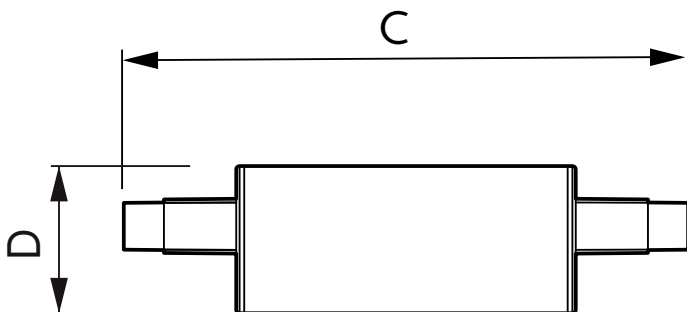

CorePro LED linear MV

Versions

LED 100W R7S 78mm WH ND
SRT4

LEDlinear CorePro 7,2W R7S

LEDspot R7S 230V

LED 60W R7S 78mm WH RF ND
SRT4

LEDlinear CorePro 7,2W R7S 1

Méretezett rajza

Product	D	C
CorePro LEDlinear ND 7-60W R7S 78mm830	28 mm	78 mm
CorePro LEDlinear ND 7-60W R7S 78mm840	28 mm	78 mm
CorePro LEDlinearND 11.5-100W R7S78mm830	28 mm	78 mm