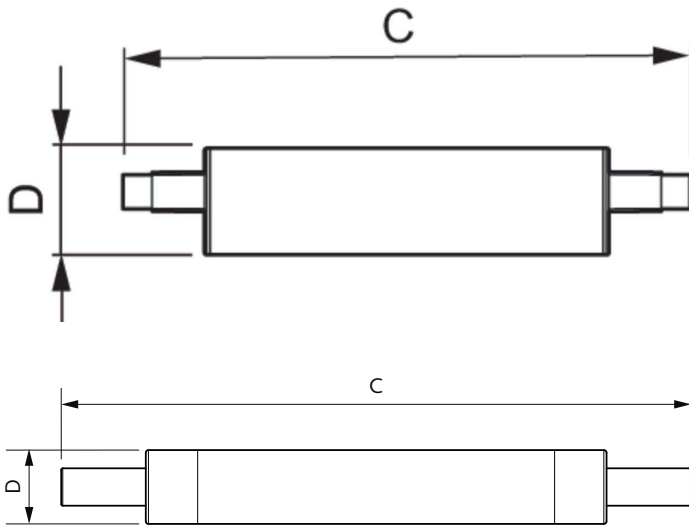

CorePro LED linear MV

Méretezett rajza

Product	D	C
CorePro LED linear D 14-120W R7S 118 830	29 mm	118 mm
CorePro LED linear D 14-120W R7S 118 840	29 mm	118 mm
CorePro R7S 118mm 14-100W 830 D	29 mm	118 mm
CorePro R7S 118mm 14-100W 840 D	29 mm	118 mm
CoreProLED linearD 17.5-150W R7S 118 830	42 mm	118 mm
CoreProLED linearD 17.5-150W R7S 118 840	42 mm	118 mm