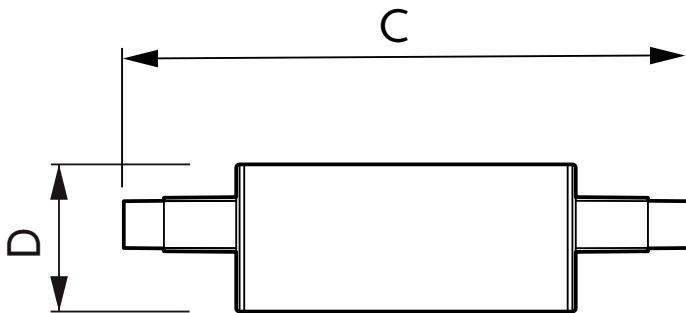

LEDlinear CorePro 7,2W R7S

LEDspot R7S 230V

LEDlinear CorePro 7,2W R7S 1

Méretezett rajza

Product	D	C
CorePro LEDlinear ND 7-60W R7S 78mm830	28 mm	78 mm
CorePro LEDlinear ND 7-60W R7S 78mm840	28 mm	78 mm
CorePro LEDlinearND 11.5-100W R7S78mm830	28 mm	78 mm