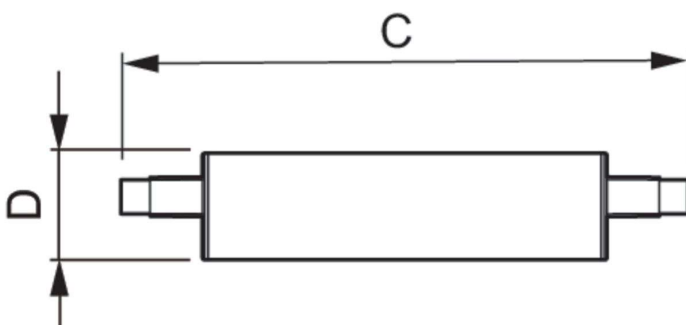

LEDlinear CorePro 7,2W R7S

LEDspot R7S 230V

LEDlinear CorePro 7,2W R7S 1

Méretezett rajza

Product	D	C
CorePro LEDlinear ND 7-60W R7S 78mm830	28 mm	78 mm
CorePro LEDlinear ND 7-60W R7S 78mm840	28 mm	78 mm
CorePro LEDlinearND 11.5-100W R7S78mm830	28 mm	78 mm