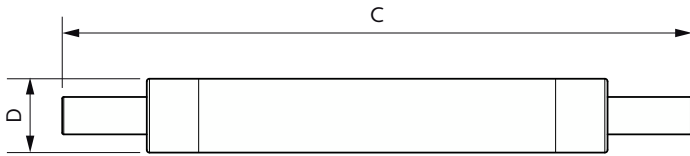

CorePro LED linear MV

Méretezett rajza

Product	D	C
CorePro R7S 118mm 7.2-60W 830	15 mm	118 mm
CorePro R7S 118mm 7.2-60W 840	15 mm	118 mm

Általános információ

Fejelés - foglalat	R7s
Névleges élettartam	15 000 h

Technikai adatok

Színvisszaadási index (CRI)	80
Fényerő-megmaradás (LLMF) a névleges élettartam végén (névleges)	70 %

Működtetés és elektronika

Bemeneti frekvencia	50-60 Hz
Indulási idő (névleges)	0,5 s

Mechanika és tokozás

Fényforrás kialakítása	Átlátszó
Fényforrásbúra formája	R7S

Általános információ

Order Code	Full Product Name	Kapcsolási ciklus
57879700	CorePro LED linear R7S 118mm 14-100W 830 D	50 000
57881000	CorePro LED linear R7S 118mm 14-100W 840 D	50 000
71400300	CorePro LED linear D 14-120W R7S 118 830	50 000
71406500	CorePro LED linear D 14-120W R7S 118 840	50 000
30199300	CorePro LEDlinearND 11.5-100W R7S78mm830	50 000
30397300	CorePro LED linear R7S 118mm 7.2-60W 830	8 000
64673800	CoreProLED linearD 17.5-150W R7S 118 830	50 000
64675200	CoreProLED linearD 17.5-150W R7S 118 840	50 000
30193100	CorePro LEDlinear ND 7-60W R7S 78mm830	50 000
30195500	CorePro LEDlinear ND 7-60W R7S 78mm840	50 000
30399700	CorePro LED linear R7S 118mm 7.2-60W 840	8 000

Technikai adatok

Order Code	Full Product Name	Sugárzási szög (névleges)	Korrelált színhőmérséklet (névleges)	Színkód	Fényáram
57879700	CorePro LED linear R7S 118mm 14-100W 830 D	-	3000 K	830	1 600 lm
57881000	CorePro LED linear R7S 118mm 14-100W 840 D	-	4000 K	840	1 800 lm
71400300	CorePro LED linear D 14-120W R7S 118 830	-	3000 K	830	2 000 lm
71406500	CorePro LED linear D 14-120W R7S 118 840	-	4000 K	840	2 000 lm
30199300	CorePro LEDlinearND 11.5-100W R7S78mm830	300 fok	3000 K	830	1 521 lm

Order Code	Full Product Name	Sugárzási szög (névleges)	Korrelált színhőmérséklet (névleges)	Színkód	Fényáram
30397300	CorePro LED linear R7S 118mm 7.2-60W 830	-	3000 K	830	810 lm
64673800	CoreProLED linearD 17.5-150W R7S 118 830	-	3000 K	830	2 460 lm
64675200	CoreProLED linearD 17.5-150W R7S 118 840	-	4000 K	840	2 460 lm
30193100	CorePro LEDlinear ND 7-60W R7S 78mm830	300 fok	3000 K	830	950 lm
30195500	CorePro LEDlinear ND 7-60W R7S 78mm840	300 fok	4000 K	840	1 000 lm