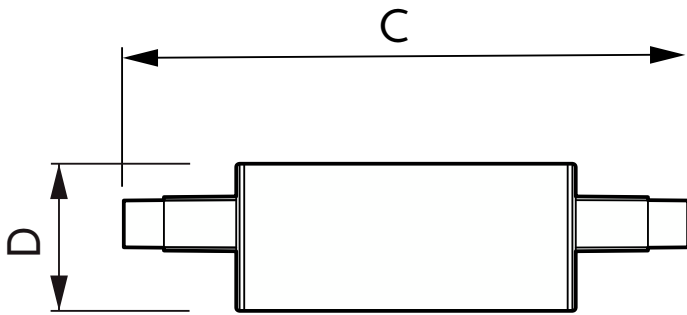

Målskitse

Product	D	C
CorePro LEDlineær ND 7-60W R7S 78mm830	28 mm	78 mm
CorePro LEDlineær ND 7-60W R7S 78mm840	28 mm	78 mm
CorePro LEDlineærND 11.5-100W R7S78mm830	28 mm	78 mm

Product	D	C
CorePro LED lineær D 14-120W R7S 118 830	29 mm	118 mm
CorePro R7S 118mm 14-100W 830 D	29 mm	118 mm
CorePro R7S 118mm 14-100W 840 D	29 mm	118 mm
CoreProLED lineærD 17.5-150W R7S 118 830	42 mm	118 mm
CoreProLED lineærD 17.5-150W R7S 118 840	42 mm	118 mm