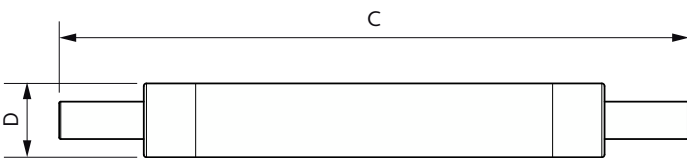

Målskitse

Product	D	C
CorePro LEDlineær ND 7-60W R7S 78mm830	28 mm	78 mm
CorePro LEDlineær ND 7-60W R7S 78mm840	28 mm	78 mm
CorePro LEDlineærND 11.5-100W R7S78mm830	28 mm	78 mm

Product	D	C
CorePro LED lineær D 14-120W R7S 118 830	29 mm	118 mm
CorePro R7S 118mm 14-100W 830 D	29 mm	118 mm
CorePro R7S 118mm 14-100W 840 D	29 mm	118 mm
CoreProLED lineærD 17.5-150W R7S 118 830	42 mm	118 mm
CoreProLED lineærD 17.5-150W R7S 118 840	42 mm	118 mm