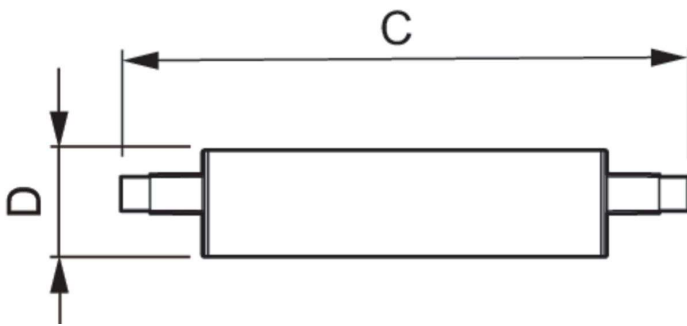

Målskitse

Product	D	C
CorePro LEDlineær ND 7-60W R7S 78mm830	28 mm	78 mm
CorePro LEDlineær ND 7-60W R7S 78mm840	28 mm	78 mm
CorePro LEDlineærND 11.5-100W R7S78mm830	28 mm	78 mm

Product	D	C
CorePro LED lineær D 14-120W R7S 118 830	29 mm	118 mm
CorePro R7S 118mm 14-100W 830 D	29 mm	118 mm
CorePro R7S 118mm 14-100W 840 D	29 mm	118 mm
CoreProLED lineærD 17.5-150W R7S 118 830	42 mm	118 mm
CoreProLED lineærD 17.5-150W R7S 118 840	42 mm	118 mm