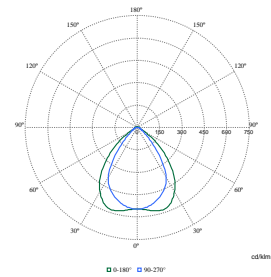

Polar Wide Diagrams

Polar Normal (separate) - 4MX9001 - 910629172026

Polar Normal (separate) - 4MX9001 - 910629171926

Polar Normal (separate) - 4MX9001 - 910629146026

Maxos LED Performer

Polar Wide Diagrams