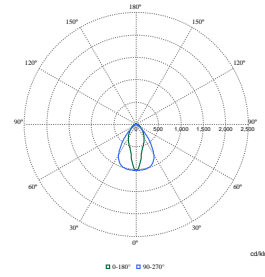

Polar Normal (separate) - 4MX9001 - 910629144626