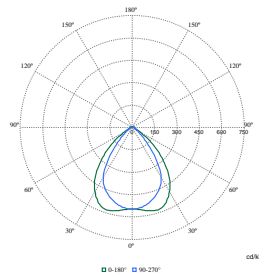

Polar Wide Diagrams

Polar Normal (separate) - 4MX9001 - 910629172026

Polar Normal (separate) - 4MX9001 - 910629171926

Polar Normal (separate) - 4MX9001 - 910629146026

Maxos LED Performer

Polar Wide Diagrams