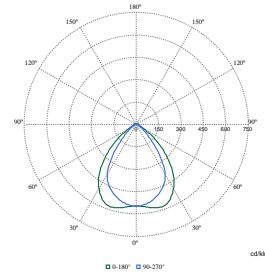

Maxos LED Performer

Polar Wide Diagrams

Polar Normal (separate) - 4MX9001 - 910629177526

Polar Normal (separate) - 4MX9001 - 910629146526

Polar Normal (separate) - 4MX9001 - 910500460311

Polar Normal (separate) - 4MX9001 - 910500460307