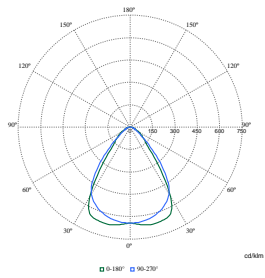

Polar Normal (separate) - 4MX9001 - 910629141326