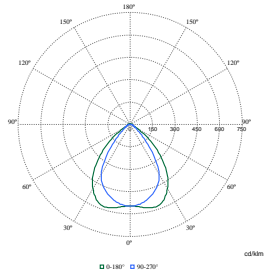

Polar Wide Diagrams

Polar Normal (separate) - 4MX9001 - 910629172026

Polar Normal (separate) - 4MX9001 - 910629171926

Polar Normal (separate) - 4MX9001 - 910629146026

Maxos LED Performer

Polar Wide Diagrams