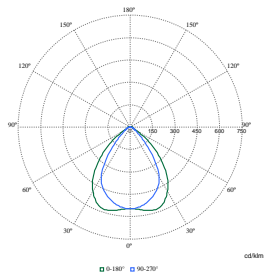

Maxos LED Performer

Polar Wide Diagrams

Polar Normal (separate) - 4MX9001 - 910629177526

Polar Normal (separate) - 4MX9001 - 910629146526

Polar Normal (separate) - 4MX9001 - 910500460311

Polar Normal (separate) - 4MX9001 - 910500460307