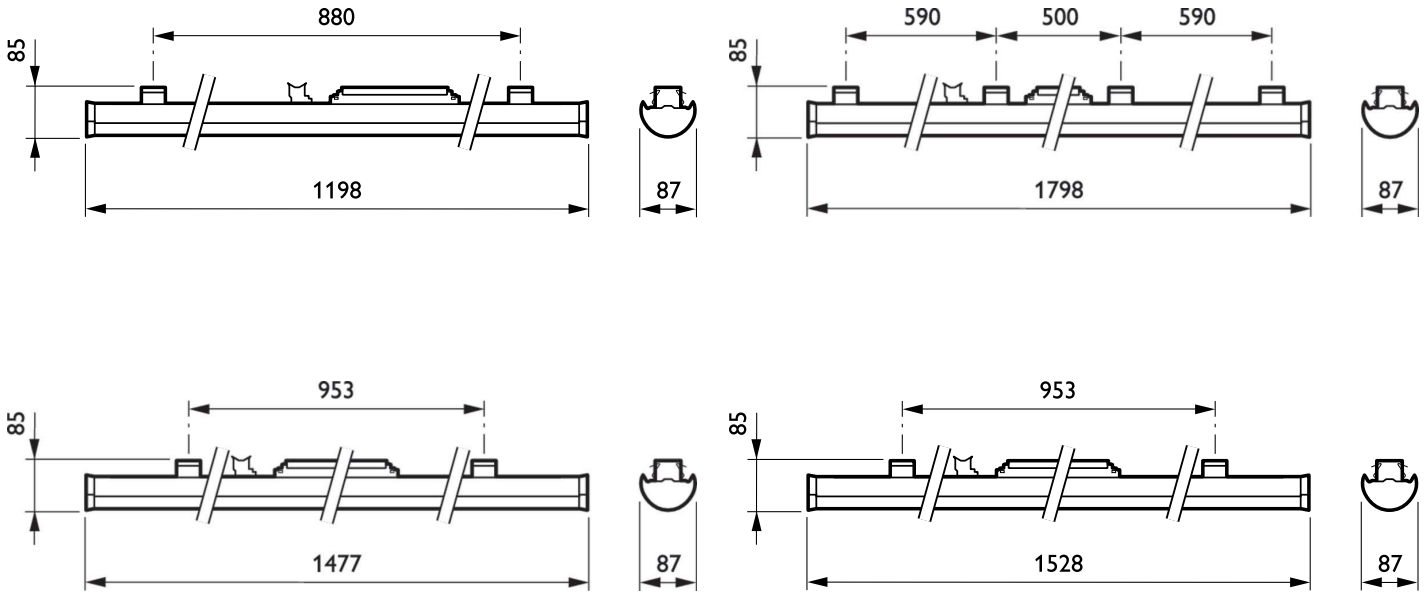

Application

- Supermarkets
- Warehouses
- Production facilities

Maxos LED Performer

Dimensional drawing

Product details

IPDP_4MX900i_0001-Detail photo

IPDP_4MX900i_0003-Detail photo

IPDP_4MX900i_0007-Detail photo