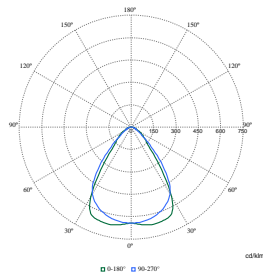

Maxos LED Performer

Polar Wide Diagrams

Polar Normal (separate) - 4MX9001 - 910629177526

Polar Normal (separate) - 4MX9001 - 910629146526

Polar Normal (separate) - 4MX9001 - 910500460311

Polar Normal (separate) - 4MX9001 - 910500460307