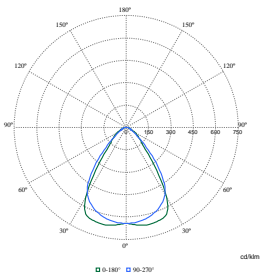

Order Code	Full Product Name	Product family code
910629146526	4MX900 491 LED50S/840 PSU MB WH	4MX900
910629147026	4MX900 LED90S/840 PSD A30 WH L1800	4MX900
910629148526	4MX900 491 LED75S/840 PSU A30 WH	4MX900
910629170326	4MX900 491 LED75S/840 PSU WB WH	4MX900
910629170426	4MX900 491 LED75S/840 PSU MB WH	4MX900
910629170826	4MX900 581 LED75S/840 PSU WB WH	4MX900
910629170926	4MX900 581 LED75S/840 PSU MB WH	4MX900
910629171026	4MX900 581 LED75S/840 PSU NB WH	4MX900
910629171326	4MX900 491 LED75S/840 PSD WB WH	4MX900
910629171426	4MX900 491 LED75S/840 PSD MB WH	4MX900
910629171526	4MX900 491 LED75S/840 PSD NB WH	4MX900
910629171826	4MX900 491 LED75S/840 PSD A30 WH	4MX900
910629171926	4MX900 581 LED75S/840 PSD WB WH	4MX900
910629172026	4MX900 581 LED75S/840 PSD MB WH	4MX900
910629172126	4MX900 581 LED75S/840 PSD NB WH	4MX900
910629172426	4MX900 581 LED75S/840 PSD A30 WH	4MX900
910629131626	4MX900 LED40S/840 PSD WB SI L1200	4MX900
910629136426	4MX900 LED60S/840 PSD WB SI L1800	4MX900
910629138026	4MX900 LED90S/840 PSD WB SI L1800	4MX900
910629138126	4MX900 LED90S/840 PSD MB SI L1800	4MX900
910629141226	4MX900 491 LED40S/840 PSU WB SI	4MX900
910629141326	4MX900 491 LED40S/840 PSU MB SI	4MX900
910629147226	4MX900 LED90S/840 PSD A30 SI L1800	4MX900
910629177526	4MX900 581 LED50S/840 PSU A30 SI	4MX900

Polar Wide Diagrams

Polar Normal (separate) - 4MX9001 - 910629172026