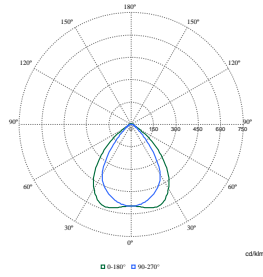

Polar Normal (separate) - 4MX9001 - 910629146426