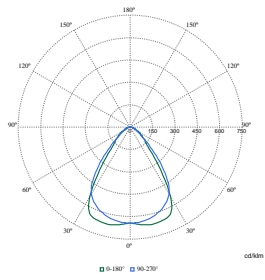

Maxos LED Performer

Polar Wide Diagrams

Polar Normal (separate) - 4MX9001 -
910629144526

Polar Normal (separate) - 4MX9001 -
910629171026

Polar Normal (separate) - 4MX9001 -
910629172426

Polar Normal (separate) - 4MX9001 -
910629146526