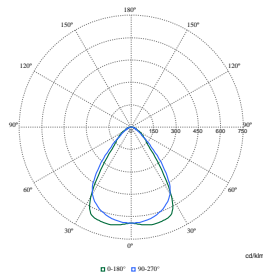

Maxos LED Performer

Polar Wide Diagrams

Polar Normal (separate) - 4MX9001 -
910629144526

Polar Normal (separate) - 4MX9001 -
910629171026

Polar Normal (separate) - 4MX9001 -
910629172426

Polar Normal (separate) - 4MX9001 -
910629146526