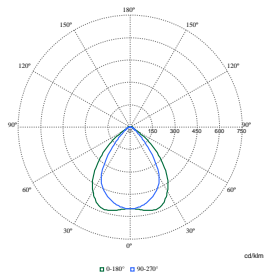

Polar Normal (separate) - 4MX9001 - 910629177026