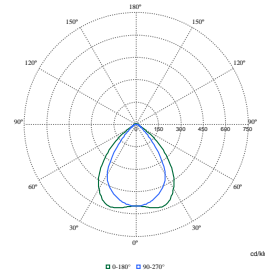

Polar Normal (separate) - 4MX9001 - 910629171326