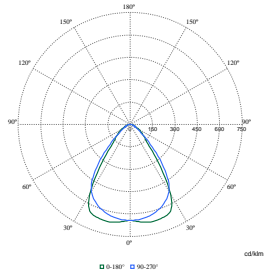

Polar Wide Diagrams

Polar Normal (separate) - 4MX9001 - 910629172026

Polar Normal (separate) - 4MX9001 - 910629171926

Polar Normal (separate) - 4MX9001 - 910629146026

Maxos LED Performer

Polar Wide Diagrams