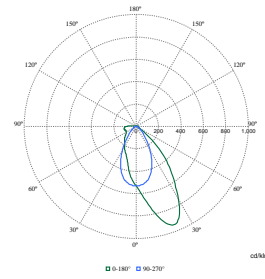

Maxos LED Performer

Polar Wide Diagrams

Polar Normal (separate) - 4MX9001 -
910629144526

Polar Normal (separate) - 4MX9001 -
910629171026

Polar Normal (separate) - 4MX9001 -
910629172426

Polar Normal (separate) - 4MX9001 -
910629146526