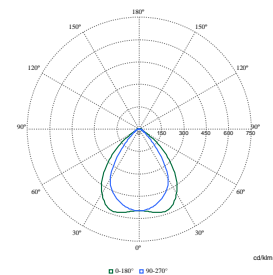

Polar Wide Diagrams

Polar Normal (separate) - 4MX9001 - 910629172026

Polar Normal (separate) - 4MX9001 - 910629171926

Polar Normal (separate) - 4MX9001 - 910629146026

Maxos LED Performer

Polar Wide Diagrams