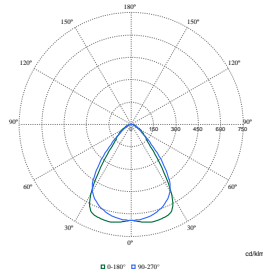

Polar Normal (separate) - 4MX9001 - 910629144926