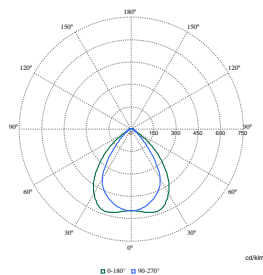

Polar Normal (separate) - 4MX9001 - 910629171926