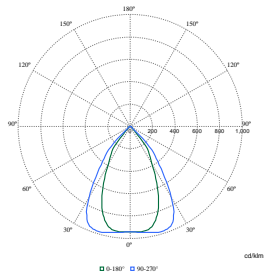

Order Code	Full Product Name	Product family code
910629160126	4MX850 491 LED66S/830 PSD WB WH	4MX850
910629160226	4MX850 491 LED66S/830 PSD NB WH	4MX850
910629160326	4MX850 581 LED66S/840 PSD WB WH	4MX850
910629160426	4MX850 581 LED66S/840 PSD NB WH	4MX850
910629160526	4MX850 491 LED40S/840 PSD A20 WH	4MX850
910629160626	4MX850 491 LED55S/840 PSD A20 WH	4MX850
910629160726	4MX850 491 LED55S/830 PSD A20 WH	4MX850

Order Code	Full Product Name	Product family code
910629161026	4MX850 491 LED40S/830 PSD A20 WH	4MX850
910629162126	4MX850 491 LED66S/840 PSD A20 WH	4MX850
910629165226	4MX883 581 LED66S/840 PSD WB WH ELB3C-2R	4MX883
910629165926	4MX850 491 LED55S/840 PSD DA35 WH	4MX850
910629166026	4MX850 491 LED66S/840 PSD DA35 WH	4MX850
910629166126	4MX850 581 LED55S/840 PSD DA35 WH	4MX850

Polar Wide Diagrams

Polar Normal (separate) - 4MX850I - 910500457964