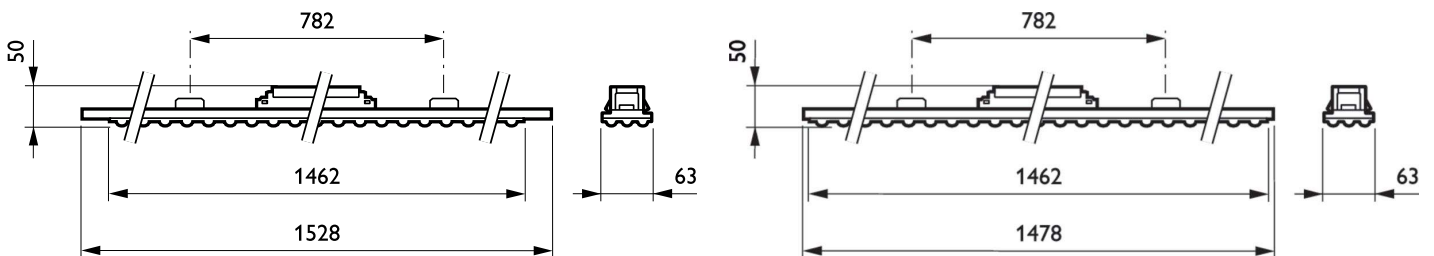

Application

- Industry
- Warehouses
- Supermarkets, DIY stores, electronics retailers
- Showrooms

Versions

IPPR 4MX850i 0001

Dimensional drawing

Maxos LED

Product details

IPDP_4MX850i_0001-Detail photo