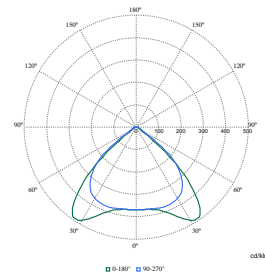

Polar Normal (separate) - 4MX850I - 910505105687