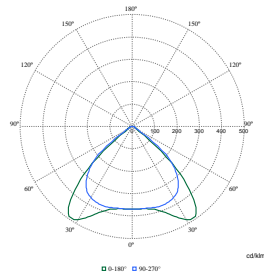

Polar Normal (separate) - 4MX850I - 910500457965