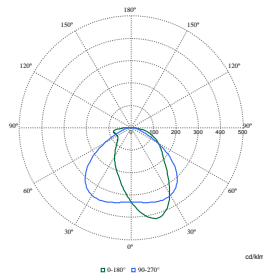

Polar Normal (separate) - 4MX850I - 910629160526