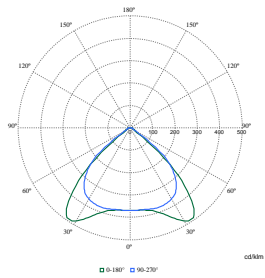

Polar Normal (separate) - 4MX850I - 910505105685