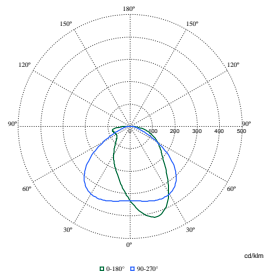

Maxos LED inserts for TTX400

Polar Wide Diagrams

Polar Normal (separate) - 4MX400I - 910629162426