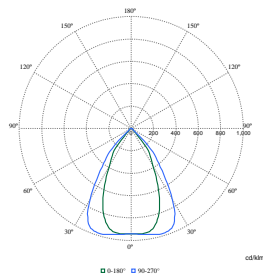

Maxos LED inserts for TTX400

Order Code	Full Product Name	Product family code
910500460110	4MX400 581 LED80S/840 PSD DA20 WH C-2R	4MX400
910500460111	4MX400 581 LED80S/840 PSD NB WH C-2R	4MX400
910500460112	4MX400 581 LED80S/840 PSD WB WH C-2R	4MX400
910500460115	4MX400 581 LED66S/840 PSD-CLO DA20 WH	4MX400
910500460116	4MX400 581 LED80S/840 PSD-CLO DA20 WH	4MX400
910629124126	4MX400 581 LED40S/830 PSD WB WH	4MX400
910629124226	4MX400 581 LED40S/840 PSD NB WH	4MX400

Order Code	Full Product Name	Product family code
910629128626	4MX400 581 LED40S/830 PSD DA20 WH	4MX400
910629128926	4MX400 581 LED55S/840 PSD DA20 WH	4MX400
910629158726	4MX400 581 LED66S/840 PSD DA20 WH	4MX400
910629165526	4MX400 581 LED66S/840 PSD WB WH C-2R	4MX400
910629166826	4MX400 581 LED80S/840 PSD NB WH	4MX400
910629167326	4MX400 581 LED80S/840 PSD WB WH	4MX400

Polar Wide Diagrams

Polar Normal (separate) - 4MX400I - 910500460109