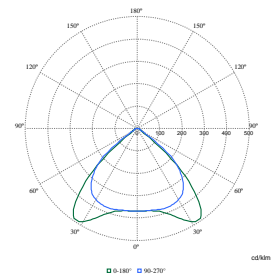

Maxos LED inserts for TTX400

Order Code	Full Product Name	Product family code
910500460110	4MX400 581 LED80S/840 PSD DA20 WH C-2R	4MX400
910500460111	4MX400 581 LED80S/840 PSD NB WH C-2R	4MX400
910500460112	4MX400 581 LED80S/840 PSD WB WH C-2R	4MX400
910500460115	4MX400 581 LED66S/840 PSD-CLO DA20 WH	4MX400
910500460116	4MX400 581 LED80S/840 PSD-CLO DA20 WH	4MX400
910629124126	4MX400 581 LED40S/830 PSD WB WH	4MX400
910629124226	4MX400 581 LED40S/840 PSD NB WH	4MX400

Order Code	Full Product Name	Product family code
910629128626	4MX400 581 LED40S/830 PSD DA20 WH	4MX400
910629128926	4MX400 581 LED55S/840 PSD DA20 WH	4MX400
910629158726	4MX400 581 LED66S/840 PSD DA20 WH	4MX400
910629165526	4MX400 581 LED66S/840 PSD WB WH C-2R	4MX400
910629166826	4MX400 581 LED80S/840 PSD NB WH	4MX400
910629167326	4MX400 581 LED80S/840 PSD WB WH	4MX400

Polar Wide Diagrams

Polar Normal (separate) - 4MX400I - 910500460112