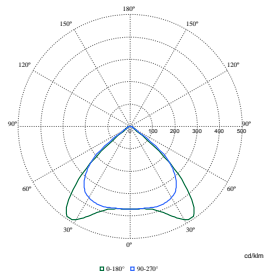

Maxos LED inserts for TTX400

Polar Wide Diagrams

Polar Normal (separate) - 4MX400I - 910629124126