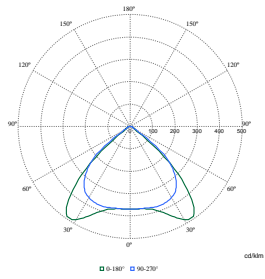

Maxos LED inserts for TTX400

Polar Wide Diagrams

Polar Normal (separate) - 4MX4001 - 910500460103