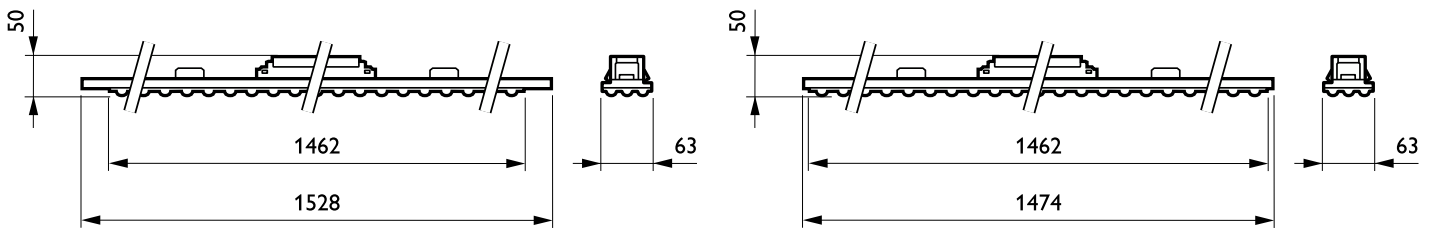

Maxos LED inserts for TTX400

Features

- Mid-power LED boards; exchangeable LED unit
- Up to 169 lm/W efficiency
- LED gear trays for T5 and TL-D-length trunkings (high lumen output); replacement LED gear trays with same lumen packages as installed T5 and TL-D solutions (lower wattage)
- Choice of medium, wide and double asymmetric beam lenses
- Compatible with our standard TTX400 rails for TL5 49 W and TL-D 58 W lengths

Application

- Industry
- Warehouses
- Supermarkets, DIY stores, electronics retailers, showrooms

Dimensional drawing