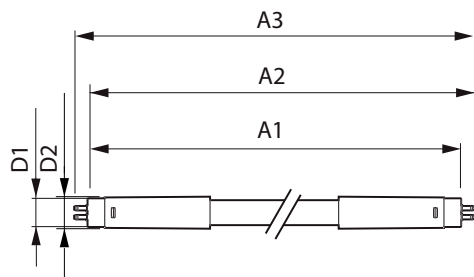

Application

- Office
- Schools
- Retail

MASTER LED tube InstantFit HF T5

Versions

LEDtube MAS G5

Dimensional drawing

D1	D2	A1	A2	A3
15.5mm	18.8mm	549mm	556.1mm	563.2mm

Product	D1	D2	A1	A2	A3
MAS LEDtube HF 1200mm HE 16.5W 830 T5	15.5 mm	18.8 mm	1,149 mm	1,156.1 mm	1,163.2 mm
MAS LEDtube HF 1200mm HE 16.5W 840 T5	15.5 mm	18.8 mm	1,149 mm	1,156.1 mm	1,163.2 mm
MAS LEDtube HF 1200mm HE 16.5W 865 T5	15.5 mm	18.8 mm	1,149 mm	1,156.1 mm	1,163.2 mm
MAS LEDtube HF 1200mm HO 26W 830 T5 OE	15.5 mm	19 mm	1,149 mm	1,156 mm	1,163 mm
MAS LEDtube HF 1200mm HO 26W 840 T5 OE	15.5 mm	19 mm	1,149 mm	1,156 mm	1,163 mm
MAS LEDtube HF 1200mm HO 26W 865 T5 OE	15.5 mm	19 mm	1,149 mm	1,156 mm	1,163 mm
MAS LEDtube HF 1500mm HE 20W 830 T5	15.5 mm	18.8 mm	1,449 mm	1,456.1 mm	1,463.2 mm
MAS LEDtube HF 1500mm HE 20W 840 T5	15.5 mm	18.8 mm	1,449 mm	1,456.1 mm	1,463.2 mm
MAS LEDtube HF 1500mm HE 20W 865 T5	15.5 mm	18.8 mm	1,449 mm	1,456.1 mm	1,463.2 mm
MAS LEDtube HF 600mm HE 8W 830 T5	15.5 mm	18.8 mm	549 mm	556.1 mm	563.2 mm

Product	D1	D2	A1	A2	A3
MAS LEDtube HF 600mm HE 8W 840 T5 AP	15.7 mm	19 mm	549 mm	556.1 mm	563.2 mm

MASTER LED tube InstantFit HF T5

General Information	
Cap-Base	G5
Switching Cycle	50,000
Light Technical	
Beam Angle (Nom)	200 degree(s)
LLMF At End Of Nominal Lifetime (Nom)	70 %
Operating and Electrical	
Starting Time (Nom)	0.5 s
Mechanical and Housing	
Bulb Finish	Frosted
Bulb Shape	T5