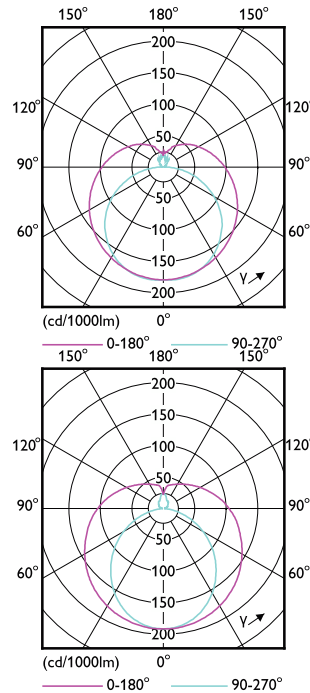

MASTER LED tube InstantFit HF T5

Order Code	Full Product Name	Dimmable
929001391202	MAS LEDtube HF 1200mm HE 16.5W 865 T5	Yes - Check ballast compatibility
929001391302	MAS LEDtube HF 1500mm HE 20W 830 T5	Yes - Check ballast compatibility
929001391402	MAS LEDtube HF 1500mm HE 20W 840 T5	Yes - Check ballast compatibility

Order Code	Full Product Name	Dimmable
929001391502	MAS LEDtube HF 1500mm HE 20W 865 T5	Yes - Check ballast compatibility
929001399508	MAS LEDtube HF 600mm HE 8W 840 T5 AP	No

Approval and Application

Order Code	Full Product Name	Ambient temperature range	Energy Consumption kWh/1000 h
929002352002	MAS LEDtube HF 1200mm HO 26W 830 T5 OE	-20 °C to 45 °C	26 kWh
929002352102	MAS LEDtube HF 1200mm HO 26W 840 T5 OE	-20 °C to 45 °C	26 kWh
929002352202	MAS LEDtube HF 1200mm HO 26W 865 T5 OE	-20 °C to 45 °C	26 kWh
929001390702	MAS LEDtube HF 600mm HE 8W 830 T5	-20 °C to 45 °C	8 kWh
929001391002	MAS LEDtube HF 1200mm HE 16.5W 830 T5	-20 °C to 45 °C	17 kWh
929001391102	MAS LEDtube HF 1200mm HE 16.5W 840 T5	-20 °C to 45 °C	17 kWh
929001391202	MAS LEDtube HF 1200mm HE 16.5W 865 T5	-20 °C to 45 °C	17 kWh
929001391302	MAS LEDtube HF 1500mm HE 20W 830 T5	-20 °C to 45 °C	20 kWh
929001391402	MAS LEDtube HF 1500mm HE 20W 840 T5	-20 °C to 45 °C	20 kWh
929001391502	MAS LEDtube HF 1500mm HE 20W 865 T5	-20 °C to 45 °C	20 kWh
929001399508	MAS LEDtube HF 600mm HE 8W 840 T5 AP	-20 to +45 °C	10 kWh