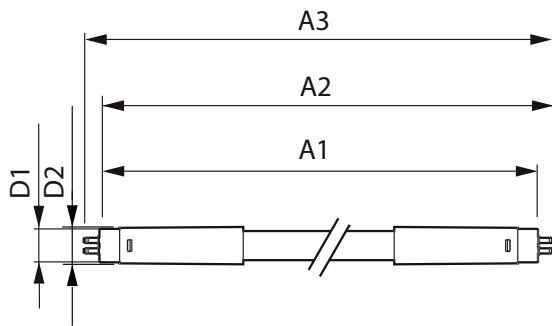

Application

- Office
- Schools
- Retail

MASTER LED tube InstantFit HF T5

Versions

LEDtube MAS G5

Dimensional drawing

D1	D2	A1	A2	A3
15.5mm	18.8mm	549mm	556.1mm	563.2mm

Product	D1	D2	A1	A2	A3
MAS LEDtube HF 1200mm HE 16.5W 830 T5	15.5 mm	18.8 mm	1,149 mm	1,156.1 mm	1,163.2 mm
MAS LEDtube HF 1200mm HE 16.5W 840 T5	15.5 mm	18.8 mm	1,149 mm	1,156.1 mm	1,163.2 mm
MAS LEDtube HF 1200mm HE 16.5W 865 T5	15.5 mm	18.8 mm	1,149 mm	1,156.1 mm	1,163.2 mm
MAS LEDtube HF 1200mm HO 26W 830 T5 OE	15.5 mm	19 mm	1,149 mm	1,156 mm	1,163 mm
MAS LEDtube HF 1200mm HO 26W 840 T5 OE	15.5 mm	19 mm	1,149 mm	1,156 mm	1,163 mm
MAS LEDtube HF 1200mm HO 26W 865 T5 OE	15.5 mm	19 mm	1,149 mm	1,156 mm	1,163 mm
MAS LEDtube HF 1500mm HE 20W 830 T5	15.5 mm	18.8 mm	1,449 mm	1,456.1 mm	1,463.2 mm
MAS LEDtube HF 1500mm HE 20W 840 T5	15.5 mm	18.8 mm	1,449 mm	1,456.1 mm	1,463.2 mm
MAS LEDtube HF 1500mm HE 20W 865 T5	15.5 mm	18.8 mm	1,449 mm	1,456.1 mm	1,463.2 mm
MAS LEDtube HF 600mm HE 8W 830 T5	15.5 mm	18.8 mm	549 mm	556.1 mm	563.2 mm

Product	D1	D2	A1	A2	A3
MAS LEDtube HF 600mm HE 8W 840 T5 AP	15.7 mm	19 mm	549 mm	556.1 mm	563.2 mm

MASTER LED tube InstantFit HF T5

General Information	
Cap-Base	G5
Switching Cycle	50,000
Light Technical	
Beam Angle (Nom)	200 degree(s)
LLMF At End Of Nominal Lifetime (Nom)	70 %
Operating and Electrical	
Starting Time (Nom)	0.5 s
Mechanical and Housing	
Bulb Finish	Frosted
Bulb Shape	T5