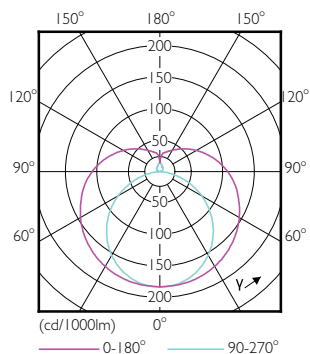

MASTER LED tube InstantFit HF T5

Order Code	Full Product Name	Dimmable
929001391202	MAS LEDtube HF 1200mm HE 16.5W 865 T5	Yes - Check ballast compatibility
929001391302	MAS LEDtube HF 1500mm HE 20W 830 T5	Yes - Check ballast compatibility
929001391402	MAS LEDtube HF 1500mm HE 20W 840 T5	Yes - Check ballast compatibility

Order Code	Full Product Name	Dimmable
929001391502	MAS LEDtube HF 1500mm HE 20W 865 T5	Yes - Check ballast compatibility
929001399508	MAS LEDtube HF 600mm HE 8W 840 T5 AP	No

Approval and Application

Order Code	Full Product Name	Ambient temperature range	Energy Consumption kWh/1000 h
929002352002	MAS LEDtube HF 1200mm HO 26W 830 T5 OE	-20 °C to 45 °C	26 kWh
929002352102	MAS LEDtube HF 1200mm HO 26W 840 T5 OE	-20 °C to 45 °C	26 kWh
929002352202	MAS LEDtube HF 1200mm HO 26W 865 T5 OE	-20 °C to 45 °C	26 kWh
929001390702	MAS LEDtube HF 600mm HE 8W 830 T5	-20 °C to 45 °C	8 kWh
929001391002	MAS LEDtube HF 1200mm HE 16.5W 830 T5	-20 °C to 45 °C	17 kWh
929001391102	MAS LEDtube HF 1200mm HE 16.5W 840 T5	-20 °C to 45 °C	17 kWh
929001391202	MAS LEDtube HF 1200mm HE 16.5W 865 T5	-20 °C to 45 °C	17 kWh
929001391302	MAS LEDtube HF 1500mm HE 20W 830 T5	-20 °C to 45 °C	20 kWh
929001391402	MAS LEDtube HF 1500mm HE 20W 840 T5	-20 °C to 45 °C	20 kWh
929001391502	MAS LEDtube HF 1500mm HE 20W 865 T5	-20 °C to 45 °C	20 kWh
929001399508	MAS LEDtube HF 600mm HE 8W 840 T5 AP	-20 to +45 °C	10 kWh