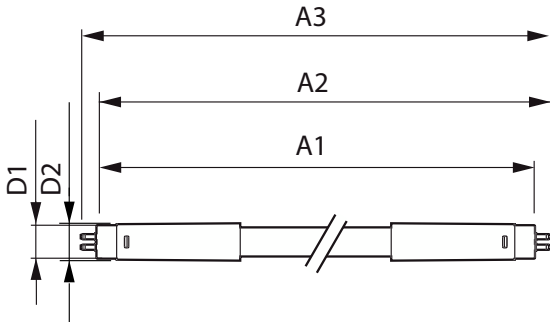

## Dimensional drawing

D1	D2	A1	A2	A3
15.5mm	18.8mm	549mm	556.1mm	563.2mm

Product	D1	D2	A1	A2	A3
MAS LEDtube HF 1200mm HE 16.5W 830 T5	15.5 mm	18.8 mm	1,149 mm	1,156.1 mm	1,163.2 mm
MAS LEDtube HF 1200mm HE 16.5W 840 T5	15.5 mm	18.8 mm	1,149 mm	1,156.1 mm	1,163.2 mm
MAS LEDtube HF 1200mm HE 16.5W 865 T5	15.5 mm	18.8 mm	1,149 mm	1,156.1 mm	1,163.2 mm
MAS LEDtube HF 1500mm HE 20W 840 T5	15.5 mm	18.8 mm	1,449 mm	1,456.1 mm	1,463.2 mm
MAS LEDtube HF 1500mm HE 20W 865 T5	15.5 mm	18.8 mm	1,449 mm	1,456.1 mm	1,463.2 mm
MAS LEDtube HF 1500mm UO 36W 830 T5	15.5 mm	19 mm	1,449 mm	1,456 mm	1,463 mm
MAS LEDtube HF 1500mm UO 36W 840 T5	15.5 mm	19 mm	1,449 mm	1,456 mm	1,463 mm
MAS LEDtube HF 1500mm UO 36W 865 T5	15.5 mm	19 mm	1,449 mm	1,456 mm	1,463 mm
MAS LEDtube HF 600mm HE 7W 840 T5	15.7 mm	19 mm	549 mm	556 mm	563 mm
MAS LEDtube HF 600mm HE 7W 865 T5	15.7 mm	19 mm	549 mm	556 mm	563 mm