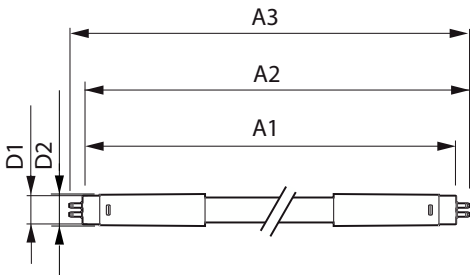

## Dimensional drawing

D1	D2	A1	A2	A3
15.5mm	18.8mm	549mm	556.1mm	563.2mm

Product	D1	D2	A1	A2	A3
MAS LEDtube HF 1200mm HE 16.5W 830 T5	15.5 mm	18.8 mm	1,149 mm	1,156.1 mm	1,163.2 mm
MAS LEDtube HF 1200mm HE 16.5W 840 T5	15.5 mm	18.8 mm	1,149 mm	1,156.1 mm	1,163.2 mm
MAS LEDtube HF 1200mm HE 16.5W 865 T5	15.5 mm	18.8 mm	1,149 mm	1,156.1 mm	1,163.2 mm
MAS LEDtube HF 1500mm HE 20W 840 T5	15.5 mm	18.8 mm	1,449 mm	1,456.1 mm	1,463.2 mm
MAS LEDtube HF 1500mm HE 20W 865 T5	15.5 mm	18.8 mm	1,449 mm	1,456.1 mm	1,463.2 mm
MAS LEDtube HF 1500mm UO 36W 830 T5	15.5 mm	19 mm	1,449 mm	1,456 mm	1,463 mm
MAS LEDtube HF 1500mm UO 36W 840 T5	15.5 mm	19 mm	1,449 mm	1,456 mm	1,463 mm
MAS LEDtube HF 1500mm UO 36W 865 T5	15.5 mm	19 mm	1,449 mm	1,456 mm	1,463 mm
MAS LEDtube HF 600mm HE 7W 840 T5	15.7 mm	19 mm	549 mm	556 mm	563 mm
MAS LEDtube HF 600mm HE 7W 865 T5	15.7 mm	19 mm	549 mm	556 mm	563 mm