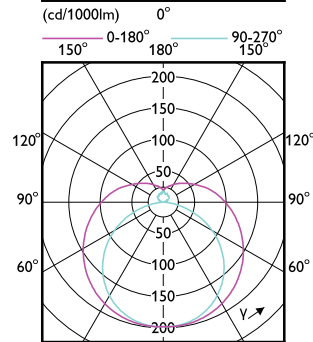

MASTER LED tube InstantFit HF T5

Order Code	Full Product Name	Ambient temperature range	Energy consumption kWh/1,000 hours
929002352002	MAS LEDtube HF 1200mm HO 26W 830 T5 OE	-20°C to 45°C	26 kWh
929002352102	MAS LEDtube HF 1200mm HO 26W 840 T5 OE	-20°C to 45°C	26 kWh
929002352202	MAS LEDtube HF 1200mm HO 26W 865 T5 OE	-20°C to 45°C	26 kWh
929002352402	MAS LEDtube HF 1500mm HO 26W 840 T5 OE	-20°C to 45°C	26 kWh
929003154002	MAS LEDtube HF 1500mm UO 36W 840 T5	-20°C to 45°C	36 kWh
929003154102	MAS LEDtube HF 1500mm UO 36W 865 T5	-20°C to 45°C	36 kWh
929001391002	MAS LEDtube HF 1200mm HE 16.5W 830 T5	-20°C to 45°C	17 kWh
929001391102	MAS LEDtube HF 1200mm HE 16.5W 840 T5	-20°C to 45°C	17 kWh
929001391202	MAS LEDtube HF 1200mm HE 16.5W 865 T5	-20°C to 45°C	17 kWh
929001391402	MAS LEDtube HF 1500mm HE 20W 840 T5	-20°C to 45°C	20 kWh
929003596602	MAS LEDtube HF 900mm HO 18.5W 840 T5	-20°C to 45°C	19 kWh
929003795102	MAS LEDtube HF 600mm HE 7W 830 T5	-20 to +45 °C	7 kWh
929003795302	MAS LEDtube HF 600mm HE 7W 865 T5	-20 to +45 °C	7 kWh