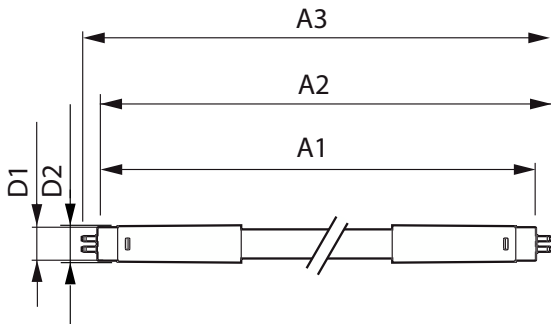

## Dimensional drawing

Product	D1	D2	A1	A2	A3
MAS LEDtube HF 1200mm HE 16.5W 830 T5	15.5 mm	18.8 mm	1,149 mm	1,156.1 mm	1,163.2 mm
MAS LEDtube HF 1200mm HE 16.5W 840 T5	15.5 mm	18.8 mm	1,149 mm	1,156.1 mm	1,163.2 mm
MAS LEDtube HF 1200mm HE 16.5W 865 T5	15.5 mm	18.8 mm	1,149 mm	1,156.1 mm	1,163.2 mm
MAS LEDtube HF 1200mm HO 26W 830 T5 OE	15.5 mm	19 mm	1,149 mm	1,156 mm	1,163 mm
MAS LEDtube HF 1200mm HO 26W 840 T5 OE	15.5 mm	19 mm	1,149 mm	1,156 mm	1,163 mm
MAS LEDtube HF 1200mm HO 26W 865 T5 OE	15.5 mm	19 mm	1,149 mm	1,156 mm	1,163 mm
MAS LEDtube HF 1500mm HE 20W 840 T5	15.5 mm	18.8 mm	1,449 mm	1,456.1 mm	1,463.2 mm
MAS LEDtube HF 1500mm HO 26W 840 T5 OE	15.5 mm	19 mm	1,449 mm	1,456 mm	1,463 mm
MAS LEDtube HF 1500mm UO 36W 840 T5	15.5 mm	19 mm	1,449 mm	1,456 mm	1,463 mm
MAS LEDtube HF 1500mm UO 36W 865 T5	15.5 mm	19 mm	1,449 mm	1,456 mm	1,463 mm
MAS LEDtube HF 600mm HE 7W 830 T5	15.7 mm	19 mm	549 mm	556 mm	563 mm
MAS LEDtube HF 600mm HE 7W 865 T5	15.7 mm	19 mm	549 mm	556 mm	563 mm
MAS LEDtube HF 900mm HO 18.5W 840 T5	15.5 mm	16/19 mm	849 mm	856 mm	863 mm