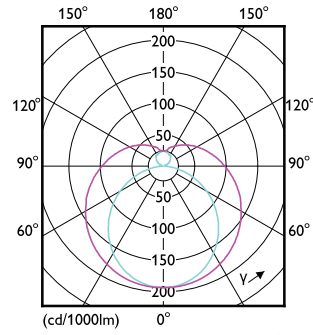

MASTER LED tube InstantFit HF T5

Order Code	Full Product Name	Ambient temperature range	Energy consumption kWh/1,000 hours
929002352002	MAS LEDtube HF 1200mm HO 26W 830 T5 OE	-20°C to 45°C	26 kWh
929002352102	MAS LEDtube HF 1200mm HO 26W 840 T5 OE	-20°C to 45°C	26 kWh
929002352202	MAS LEDtube HF 1200mm HO 26W 865 T5 OE	-20°C to 45°C	26 kWh
929002352402	MAS LEDtube HF 1500mm HO 26W 840 T5 OE	-20°C to 45°C	26 kWh
929003154002	MAS LEDtube HF 1500mm UO 36W 840 T5	-20°C to 45°C	36 kWh
929003154102	MAS LEDtube HF 1500mm UO 36W 865 T5	-20°C to 45°C	36 kWh
929001391002	MAS LEDtube HF 1200mm HE 16.5W 830 T5	-20°C to 45°C	17 kWh
929001391102	MAS LEDtube HF 1200mm HE 16.5W 840 T5	-20°C to 45°C	17 kWh
929001391202	MAS LEDtube HF 1200mm HE 16.5W 865 T5	-20°C to 45°C	17 kWh
929001391402	MAS LEDtube HF 1500mm HE 20W 840 T5	-20°C to 45°C	20 kWh
929003596602	MAS LEDtube HF 900mm HO 18.5W 840 T5	-20°C to 45°C	19 kWh
929003795102	MAS LEDtube HF 600mm HE 7W 830 T5	-20 to +45 °C	7 kWh
929003795302	MAS LEDtube HF 600mm HE 7W 865 T5	-20 to +45 °C	7 kWh