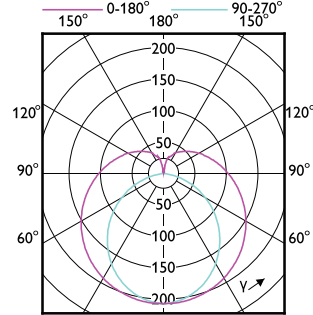

MASTER LED tube InstantFit HF T5

Order Code	Full Product Name	Ambient temperature range	Energy consumption kWh/1,000 hours
929002352002	MAS LEDtube HF 1200mm HO 26W 830 T5 OE	-20°C to 45°C	26 kWh
929002352102	MAS LEDtube HF 1200mm HO 26W 840 T5 OE	-20°C to 45°C	26 kWh
929002352202	MAS LEDtube HF 1200mm HO 26W 865 T5 OE	-20°C to 45°C	26 kWh
929002352402	MAS LEDtube HF 1500mm HO 26W 840 T5 OE	-20°C to 45°C	26 kWh
929003154002	MAS LEDtube HF 1500mm UO 36W 840 T5	-20°C to 45°C	36 kWh
929003154102	MAS LEDtube HF 1500mm UO 36W 865 T5	-20°C to 45°C	36 kWh
929001391002	MAS LEDtube HF 1200mm HE 16.5W 830 T5	-20°C to 45°C	17 kWh
929001391102	MAS LEDtube HF 1200mm HE 16.5W 840 T5	-20°C to 45°C	17 kWh
929001391202	MAS LEDtube HF 1200mm HE 16.5W 865 T5	-20°C to 45°C	17 kWh
929001391402	MAS LEDtube HF 1500mm HE 20W 840 T5	-20°C to 45°C	20 kWh
929003596602	MAS LEDtube HF 900mm HO 18.5W 840 T5	-20°C to 45°C	19 kWh
929003795102	MAS LEDtube HF 600mm HE 7W 830 T5	-20 to +45 °C	7 kWh
929003795302	MAS LEDtube HF 600mm HE 7W 865 T5	-20 to +45 °C	7 kWh