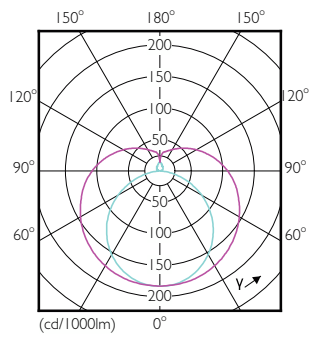

MASTER LED tube InstantFit HF T5

Order Code	Full Product Name	Ambient temperature range	Energy consumption kWh/1,000 hours
929002352002	MAS LEDtube HF 1200mm HO 26W 830 T5 OE	-20°C to 45°C	26 kWh
929002352102	MAS LEDtube HF 1200mm HO 26W 840 T5 OE	-20°C to 45°C	26 kWh
929002352202	MAS LEDtube HF 1200mm HO 26W 865 T5 OE	-20°C to 45°C	26 kWh
929002352402	MAS LEDtube HF 1500mm HO 26W 840 T5 OE	-20°C to 45°C	26 kWh
929003154002	MAS LEDtube HF 1500mm UO 36W 840 T5	-20°C to 45°C	36 kWh
929003154102	MAS LEDtube HF 1500mm UO 36W 865 T5	-20°C to 45°C	36 kWh
929001391002	MAS LEDtube HF 1200mm HE 16.5W 830 T5	-20°C to 45°C	17 kWh
929001391102	MAS LEDtube HF 1200mm HE 16.5W 840 T5	-20°C to 45°C	17 kWh
929001391202	MAS LEDtube HF 1200mm HE 16.5W 865 T5	-20°C to 45°C	17 kWh
929001391402	MAS LEDtube HF 1500mm HE 20W 840 T5	-20°C to 45°C	20 kWh
929003596602	MAS LEDtube HF 900mm HO 18.5W 840 T5	-20°C to 45°C	19 kWh
929003795102	MAS LEDtube HF 600mm HE 7W 830 T5	-20 to +45 °C	7 kWh
929003795302	MAS LEDtube HF 600mm HE 7W 865 T5	-20 to +45 °C	7 kWh