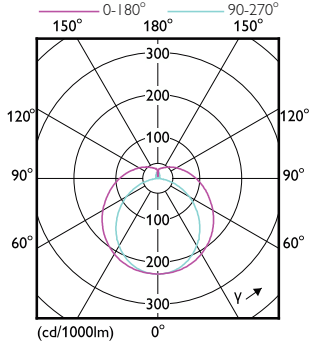

MASTER LED tube InstantFit HF T5

Order Code	Full Product Name	Ambient temperature range	Energy consumption kWh/1,000 hours
929002352002	MAS LEDtube HF 1200mm HO 26W 830 T5 OE	-20°C to 45°C	26 kWh
929002352102	MAS LEDtube HF 1200mm HO 26W 840 T5 OE	-20°C to 45°C	26 kWh
929002352202	MAS LEDtube HF 1200mm HO 26W 865 T5 OE	-20°C to 45°C	26 kWh
929002352402	MAS LEDtube HF 1500mm HO 26W 840 T5 OE	-20°C to 45°C	26 kWh
929003154002	MAS LEDtube HF 1500mm UO 36W 840 T5	-20°C to 45°C	36 kWh
929003154102	MAS LEDtube HF 1500mm UO 36W 865 T5	-20°C to 45°C	36 kWh
929001391002	MAS LEDtube HF 1200mm HE 16.5W 830 T5	-20°C to 45°C	17 kWh
929001391102	MAS LEDtube HF 1200mm HE 16.5W 840 T5	-20°C to 45°C	17 kWh
929001391202	MAS LEDtube HF 1200mm HE 16.5W 865 T5	-20°C to 45°C	17 kWh
929001391402	MAS LEDtube HF 1500mm HE 20W 840 T5	-20°C to 45°C	20 kWh
929003596602	MAS LEDtube HF 900mm HO 18.5W 840 T5	-20°C to 45°C	19 kWh
929003795102	MAS LEDtube HF 600mm HE 7W 830 T5	-20 to +45 °C	7 kWh
929003795302	MAS LEDtube HF 600mm HE 7W 865 T5	-20 to +45 °C	7 kWh