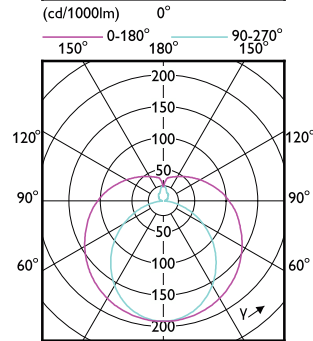

MASTER LED tube InstantFit HF T5

Order Code	Full Product Name	Ambient temperature range	Energy consumption kWh/1,000 hours
929002352002	MAS LEDtube HF 1200mm HO 26W 830 T5 OE	-20°C to 45°C	26 kWh
929002352102	MAS LEDtube HF 1200mm HO 26W 840 T5 OE	-20°C to 45°C	26 kWh
929002352202	MAS LEDtube HF 1200mm HO 26W 865 T5 OE	-20°C to 45°C	26 kWh
929002352402	MAS LEDtube HF 1500mm HO 26W 840 T5 OE	-20°C to 45°C	26 kWh
929003154002	MAS LEDtube HF 1500mm UO 36W 840 T5	-20°C to 45°C	36 kWh
929003154102	MAS LEDtube HF 1500mm UO 36W 865 T5	-20°C to 45°C	36 kWh
929001391002	MAS LEDtube HF 1200mm HE 16.5W 830 T5	-20°C to 45°C	17 kWh
929001391102	MAS LEDtube HF 1200mm HE 16.5W 840 T5	-20°C to 45°C	17 kWh
929001391202	MAS LEDtube HF 1200mm HE 16.5W 865 T5	-20°C to 45°C	17 kWh
929001391402	MAS LEDtube HF 1500mm HE 20W 840 T5	-20°C to 45°C	20 kWh
929003596602	MAS LEDtube HF 900mm HO 18.5W 840 T5	-20°C to 45°C	19 kWh
929003795102	MAS LEDtube HF 600mm HE 7W 830 T5	-20 to +45 °C	7 kWh
929003795302	MAS LEDtube HF 600mm HE 7W 865 T5	-20 to +45 °C	7 kWh