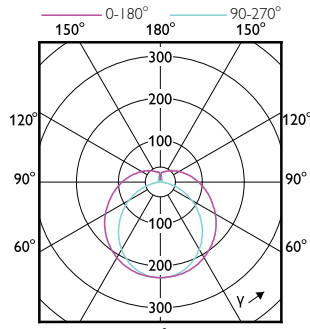

Approval and Application

Order Code	Full Product Name	Ambient temperature range	Energy Consumption kWh/1000 h
74953800	Master LEDtube HF 1200mm HO 26W 840 T5 OE	-20 °C to 45 °C	26 kWh
74957600	Master LEDtube HF 1500mm HO 26W 830 T5 OE	-20 °C to 45 °C	26 kWh
74959000	Master LEDtube HF 1500mm HO 26W 840 T5 OE	-20 °C to 45 °C	26 kWh
74961300	Master LEDtube HF 1500mm HO 26W 865 T5 OE	-20 °C to 45 °C	26 kWh
41907000	Master LEDtube HF 1500mm UO 36W 840 T5	-20 °C to 45 °C	36 kWh
41909400	Master LEDtube HF 1500mm UO 36W 865 T5	-20 °C to 45 °C	36 kWh
74323200	Master LEDtube HF 600mm HE 8W 830 T5	-20 °C to 45 °C	8 kWh
74325600	Master LEDtube HF 600mm HE 8W 840 T5	-20 °C to 45 °C	8 kWh
74329400	Master LEDtube HF 1200mm HE 16.5W 830 T5	-20 °C to 45 °C	17 kWh
74331700	Master LEDtube HF 1200mm HE 16.5W 840 T5	-20 °C to 45 °C	17 kWh
74333100	Master LEDtube HF 1200mm HE 16.5W 865 T5	-20 °C to 45 °C	17 kWh
74335500	Master LEDtube HF 1500mm HE 20W 830 T5	-20 °C to 45 °C	20 kWh
74337900	Master LEDtube HF 1500mm HE 20W 840 T5	-20 °C to 45 °C	20 kWh
74339300	Master LEDtube HF 1500mm HE 20W 865 T5	-20 °C to 45 °C	20 kWh
75382800	Master LEDtube HF 600mm HE 8W 840 T5 AP	-20 to +45 °C	10 kWh
16309600	Master LEDtube HF 600mm HO 10.5W 840 T5	-20 °C to 45 °C	11 kWh
16311900	Master LEDtube HF 600mm HO 10.5W 865 T5	-20 °C to 45 °C	11 kWh
30966100	Master LEDtube HF 600mm HE 7W 830 T5	-20 to +45 °C	7 kWh