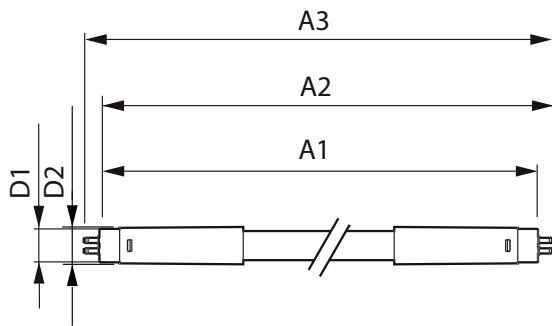

Application

- Office
- Schools
- Retail

MASTER LED tube InstantFit HF T5

Versions

LEDtube MAS G5

Dimensional drawing

Product	D1	D2	A1	A2	A3
MAS LEDtube HF 1200mm HE 16.5W 830 T5	15.5 mm	18.8 mm	1,149 mm	1,156.1 mm	1,163.2 mm
MAS LEDtube HF 1200mm HE 16.5W 840 T5	15.5 mm	18.8 mm	1,149 mm	1,156.1 mm	1,163.2 mm
MAS LEDtube HF 1200mm HE 16.5W 865 T5	15.5 mm	18.8 mm	1,149 mm	1,156.1 mm	1,163.2 mm
MAS LEDtube HF 1200mm HO 26W 840 T5 OE	15.5 mm	19 mm	1,149 mm	1,156 mm	1,163 mm
MAS LEDtube HF 1500mm HE 20W 830 T5	15.5 mm	18.8 mm	1,449 mm	1,456.1 mm	1,463.2 mm
MAS LEDtube HF 1500mm HE 20W 840 T5	15.5 mm	18.8 mm	1,449 mm	1,456.1 mm	1,463.2 mm
MAS LEDtube HF 1500mm HE 20W 865 T5	15.5 mm	18.8 mm	1,449 mm	1,456.1 mm	1,463.2 mm
MAS LEDtube HF 1500mm HO 26W 830 T5 OE	15.5 mm	19 mm	1,449 mm	1,456 mm	1,463 mm
MAS LEDtube HF 1500mm HO 26W 840 T5 OE	15.5 mm	19 mm	1,449 mm	1,456 mm	1,463 mm
MAS LEDtube HF 1500mm HO 26W 865 T5 OE	15.5 mm	19 mm	1,449 mm	1,456 mm	1,463 mm
MAS LEDtube HF 1500mm UO 36W 840 T5	15.5 mm	19 mm	1,449 mm	1,456 mm	1,463 mm
MAS LEDtube HF 1500mm UO 36W 865 T5	15.5 mm	19 mm	1,449 mm	1,456 mm	1,463 mm
MAS LEDtube HF 600mm HE 7W 830 T5	15.7 mm	19 mm	549 mm	556 mm	563 mm
MAS LEDtube HF 600mm HE 8W 830 T5	15.5 mm	18.8 mm	549 mm	556.1 mm	563.2 mm
MAS LEDtube HF 600mm HE 8W 840 T5	15.5 mm	18.8 mm	549 mm	556.1 mm	563.2 mm
MAS LEDtube HF 600mm HO 10.5W 840 T5	15.5 mm	16/19 mm	549 mm	556 mm	563 mm
MAS LEDtube HF 600mm HO 10.5W 865 T5	15.5 mm	16/19 mm	549 mm	556 mm	563 mm

MASTER LED tube InstantFit HF T5

Dimensional drawing

Product	D1	D2	A1	A2	A3
MAS LEDtube HF 600mm HE 8W 840 T5 AP	15.7 mm	19 mm	549 mm	556.1 mm	563.2 mm

General Information	
Cap-Base	G5
Switching Cycle	50,000
Light Technical	
Beam Angle (Nom)	200 degree(s)
LLMF At End Of Nominal Lifetime (Nom)	70 %
Operating and Electrical	
Starting Time (Nom)	0.5 s
Mechanical and Housing	
Bulb Finish	Frosted
Bulb Shape	T5