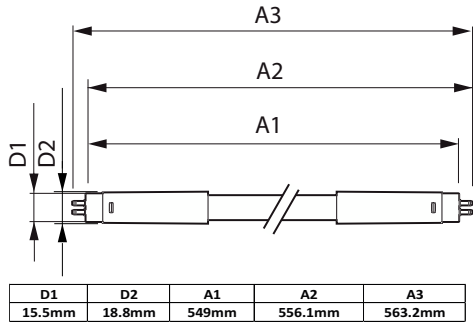

Application

- Office
- Schools
- Retail

MASTER LED tube InstantFit HF T5

Versions

LEDtube MAS G5

Dimensional drawing

Product	D1	D2	A1	A2	A3
MAS LEDtube HF 1200mm HE 16.5W 830 T5	15.5 mm	18.8 mm	1,149 mm	1,156.1 mm	1,163.2 mm
MAS LEDtube HF 1200mm HE 16.5W 840 T5	15.5 mm	18.8 mm	1,149 mm	1,156.1 mm	1,163.2 mm
MAS LEDtube HF 1200mm HE 16.5W 865 T5	15.5 mm	18.8 mm	1,149 mm	1,156.1 mm	1,163.2 mm
MAS LEDtube HF 1200mm HO 26W 840 T5 OE	15.5 mm	19 mm	1,149 mm	1,156 mm	1,163 mm
MAS LEDtube HF 1500mm HE 20W 830 T5	15.5 mm	18.8 mm	1,449 mm	1,456.1 mm	1,463.2 mm
MAS LEDtube HF 1500mm HE 20W 840 T5	15.5 mm	18.8 mm	1,449 mm	1,456.1 mm	1,463.2 mm
MAS LEDtube HF 1500mm HE 20W 865 T5	15.5 mm	18.8 mm	1,449 mm	1,456.1 mm	1,463.2 mm
MAS LEDtube HF 1500mm HO 26W 830 T5 OE	15.5 mm	19 mm	1,449 mm	1,456 mm	1,463 mm
MAS LEDtube HF 1500mm HO 26W 840 T5 OE	15.5 mm	19 mm	1,449 mm	1,456 mm	1,463 mm
MAS LEDtube HF 1500mm HO 26W 865 T5 OE	15.5 mm	19 mm	1,449 mm	1,456 mm	1,463 mm
MAS LEDtube HF 1500mm UO 36W 840 T5	15.5 mm	19 mm	1,449 mm	1,456 mm	1,463 mm
MAS LEDtube HF 1500mm UO 36W 865 T5	15.5 mm	19 mm	1,449 mm	1,456 mm	1,463 mm
MAS LEDtube HF 600mm HE 7W 830 T5	15.7 mm	19 mm	549 mm	556 mm	563 mm
MAS LEDtube HF 600mm HE 8W 830 T5	15.5 mm	18.8 mm	549 mm	556.1 mm	563.2 mm
MAS LEDtube HF 600mm HE 8W 840 T5	15.5 mm	18.8 mm	549 mm	556.1 mm	563.2 mm
MAS LEDtube HF 600mm HO 10.5W 840 T5	15.5 mm	16/19 mm	549 mm	556 mm	563 mm
MAS LEDtube HF 600mm HO 10.5W 865 T5	15.5 mm	16/19 mm	549 mm	556 mm	563 mm

MASTER LED tube InstantFit HF T5

Dimensional drawing

Product	D1	D2	A1	A2	A3
MAS LEDtube HF 600mm HE 8W 840 T5 AP	15.7 mm	19 mm	549 mm	556.1 mm	563.2 mm

General Information	
Cap-Base	G5
Switching Cycle	50,000
Light Technical	
Beam Angle (Nom)	200 degree(s)
LLMF At End Of Nominal Lifetime (Nom)	70 %
Operating and Electrical	
Starting Time (Nom)	0.5 s
Mechanical and Housing	
Bulb Finish	Frosted
Bulb Shape	T5