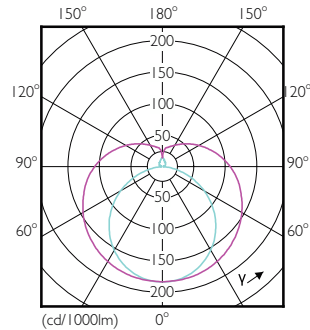

Approval and Application

Order Code	Full Product Name	Ambient temperature range	Energy Consumption kWh/1000 h
74953800	Master LEDtube HF 1200mm HO 26W 840 T5 OE	-20 °C to 45 °C	26 kWh
74957600	Master LEDtube HF 1500mm HO 26W 830 T5 OE	-20 °C to 45 °C	26 kWh
74959000	Master LEDtube HF 1500mm HO 26W 840 T5 OE	-20 °C to 45 °C	26 kWh
74961300	Master LEDtube HF 1500mm HO 26W 865 T5 OE	-20 °C to 45 °C	26 kWh
41907000	Master LEDtube HF 1500mm UO 36W 840 T5	-20 °C to 45 °C	36 kWh
41909400	Master LEDtube HF 1500mm UO 36W 865 T5	-20 °C to 45 °C	36 kWh
74323200	Master LEDtube HF 600mm HE 8W 830 T5	-20 °C to 45 °C	8 kWh
74325600	Master LEDtube HF 600mm HE 8W 840 T5	-20 °C to 45 °C	8 kWh
74329400	Master LEDtube HF 1200mm HE 16.5W 830 T5	-20 °C to 45 °C	17 kWh
74331700	Master LEDtube HF 1200mm HE 16.5W 840 T5	-20 °C to 45 °C	17 kWh
74333100	Master LEDtube HF 1200mm HE 16.5W 865 T5	-20 °C to 45 °C	17 kWh
74335500	Master LEDtube HF 1500mm HE 20W 830 T5	-20 °C to 45 °C	20 kWh
74337900	Master LEDtube HF 1500mm HE 20W 840 T5	-20 °C to 45 °C	20 kWh
74339300	Master LEDtube HF 1500mm HE 20W 865 T5	-20 °C to 45 °C	20 kWh
75382800	Master LEDtube HF 600mm HE 8W 840 T5 AP	-20 to +45 °C	10 kWh
16309600	Master LEDtube HF 600mm HO 10.5W 840 T5	-20 °C to 45 °C	11 kWh
16311900	Master LEDtube HF 600mm HO 10.5W 865 T5	-20 °C to 45 °C	11 kWh
30966100	Master LEDtube HF 600mm HE 7W 830 T5	-20 to +45 °C	7 kWh