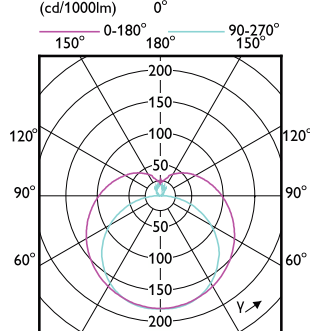

Approval and Application

Order Code	Full Product Name	Ambient temperature range	Energy Consumption kWh/1000 h
74953800	Master LEDtube HF 1200mm HO 26W 840 T5 OE	-20 °C to 45 °C	26 kWh
74957600	Master LEDtube HF 1500mm HO 26W 830 T5 OE	-20 °C to 45 °C	26 kWh
74959000	Master LEDtube HF 1500mm HO 26W 840 T5 OE	-20 °C to 45 °C	26 kWh
74961300	Master LEDtube HF 1500mm HO 26W 865 T5 OE	-20 °C to 45 °C	26 kWh
41907000	Master LEDtube HF 1500mm UO 36W 840 T5	-20 °C to 45 °C	36 kWh
41909400	Master LEDtube HF 1500mm UO 36W 865 T5	-20 °C to 45 °C	36 kWh
74323200	Master LEDtube HF 600mm HE 8W 830 T5	-20 °C to 45 °C	8 kWh
74325600	Master LEDtube HF 600mm HE 8W 840 T5	-20 °C to 45 °C	8 kWh
74329400	Master LEDtube HF 1200mm HE 16.5W 830 T5	-20 °C to 45 °C	17 kWh
74331700	Master LEDtube HF 1200mm HE 16.5W 840 T5	-20 °C to 45 °C	17 kWh
74333100	Master LEDtube HF 1200mm HE 16.5W 865 T5	-20 °C to 45 °C	17 kWh
74335500	Master LEDtube HF 1500mm HE 20W 830 T5	-20 °C to 45 °C	20 kWh
74337900	Master LEDtube HF 1500mm HE 20W 840 T5	-20 °C to 45 °C	20 kWh
74339300	Master LEDtube HF 1500mm HE 20W 865 T5	-20 °C to 45 °C	20 kWh
75382800	Master LEDtube HF 600mm HE 8W 840 T5 AP	-20 to +45 °C	10 kWh
16309600	Master LEDtube HF 600mm HO 10.5W 840 T5	-20 °C to 45 °C	11 kWh
16311900	Master LEDtube HF 600mm HO 10.5W 865 T5	-20 °C to 45 °C	11 kWh
30966100	Master LEDtube HF 600mm HE 7W 830 T5	-20 to +45 °C	7 kWh