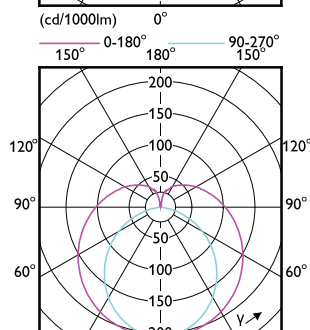

Approval and Application

Order Code	Full Product Name	Ambient temperature range	Energy Consumption kWh/1000 h
74953800	Master LEDtube HF 1200mm HO 26W 840 T5 OE	-20 °C to 45 °C	26 kWh
74957600	Master LEDtube HF 1500mm HO 26W 830 T5 OE	-20 °C to 45 °C	26 kWh
74959000	Master LEDtube HF 1500mm HO 26W 840 T5 OE	-20 °C to 45 °C	26 kWh
74961300	Master LEDtube HF 1500mm HO 26W 865 T5 OE	-20 °C to 45 °C	26 kWh
41907000	Master LEDtube HF 1500mm UO 36W 840 T5	-20 °C to 45 °C	36 kWh
41909400	Master LEDtube HF 1500mm UO 36W 865 T5	-20 °C to 45 °C	36 kWh
74323200	Master LEDtube HF 600mm HE 8W 830 T5	-20 °C to 45 °C	8 kWh
74325600	Master LEDtube HF 600mm HE 8W 840 T5	-20 °C to 45 °C	8 kWh
74329400	Master LEDtube HF 1200mm HE 16.5W 830 T5	-20 °C to 45 °C	17 kWh
74331700	Master LEDtube HF 1200mm HE 16.5W 840 T5	-20 °C to 45 °C	17 kWh
74333100	Master LEDtube HF 1200mm HE 16.5W 865 T5	-20 °C to 45 °C	17 kWh
74335500	Master LEDtube HF 1500mm HE 20W 830 T5	-20 °C to 45 °C	20 kWh
74337900	Master LEDtube HF 1500mm HE 20W 840 T5	-20 °C to 45 °C	20 kWh
74339300	Master LEDtube HF 1500mm HE 20W 865 T5	-20 °C to 45 °C	20 kWh
75382800	Master LEDtube HF 600mm HE 8W 840 T5 AP	-20 to +45 °C	10 kWh
16309600	Master LEDtube HF 600mm HO 10.5W 840 T5	-20 °C to 45 °C	11 kWh
16311900	Master LEDtube HF 600mm HO 10.5W 865 T5	-20 °C to 45 °C	11 kWh
30966100	Master LEDtube HF 600mm HE 7W 830 T5	-20 to +45 °C	7 kWh