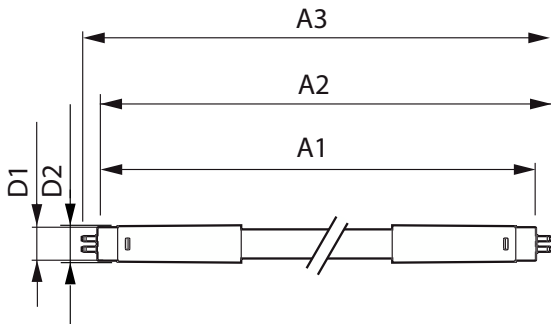

## Dimensional drawing

Product	D1	D2	A1	A2	A3
MAS LEDtube HF 1200mm HE 16.5W 830 T5	15.5 mm	18.8 mm	1,149 mm	1,156.1 mm	1,163.2 mm
MAS LEDtube HF 1200mm HE 16.5W 840 T5	15.5 mm	18.8 mm	1,149 mm	1,156.1 mm	1,163.2 mm
MAS LEDtube HF 1200mm HE 16.5W 865 T5	15.5 mm	18.8 mm	1,149 mm	1,156.1 mm	1,163.2 mm
MAS LEDtube HF 1200mm HO 26W 830 T5 OE	15.5 mm	19 mm	1,149 mm	1,156 mm	1,163 mm
MAS LEDtube HF 1200mm HO 26W 840 T5 OE	15.5 mm	19 mm	1,149 mm	1,156 mm	1,163 mm
MAS LEDtube HF 1200mm HO 26W 865 T5 OE	15.5 mm	19 mm	1,149 mm	1,156 mm	1,163 mm
MAS LEDtube HF 1500mm HE 20W 830 T5	15.5 mm	18.8 mm	1,449 mm	1,456.1 mm	1,463.2 mm
MAS LEDtube HF 1500mm HE 20W 840 T5	15.5 mm	18.8 mm	1,449 mm	1,456.1 mm	1,463.2 mm
MAS LEDtube HF 1500mm HE 20W 865 T5	15.5 mm	18.8 mm	1,449 mm	1,456.1 mm	1,463.2 mm
MAS LEDtube HF 1500mm HO 26W 830 T5 OE	15.5 mm	19 mm	1,449 mm	1,456 mm	1,463 mm
MAS LEDtube HF 1500mm HO 26W 840 T5 OE	15.5 mm	19 mm	1,449 mm	1,456 mm	1,463 mm
MAS LEDtube HF 1500mm HO 26W 865 T5 OE	15.5 mm	19 mm	1,449 mm	1,456 mm	1,463 mm
MAS LEDtube HF 1500mm UO 36W 830 T5	15.5 mm	19 mm	1,449 mm	1,456 mm	1,463 mm
MAS LEDtube HF 1500mm UO 36W 840 T5	15.5 mm	19 mm	1,449 mm	1,456 mm	1,463 mm
MAS LEDtube HF 1500mm UO 36W 865 T5	15.5 mm	19 mm	1,449 mm	1,456 mm	1,463 mm
MAS LEDtube HF 600mm HE 7W 830 T5	15.7 mm	19 mm	549 mm	556 mm	563 mm
MAS LEDtube HF 600mm HE 7W 840 T5	15.7 mm	19 mm	549 mm	556 mm	563 mm
MAS LEDtube HF 600mm HE 7W 865 T5	15.7 mm	19 mm	549 mm	556 mm	563 mm
MAS LEDtube HF 600mm HE 8W 830 T5	15.5 mm	18.8 mm	549 mm	556.1 mm	563.2 mm
MAS LEDtube HF 600mm HE 8W 840 T5	15.5 mm	18.8 mm	549 mm	556.1 mm	563.2 mm
MAS LEDtube HF 600mm HE 8W 865 T5	15.5 mm	18.8 mm	549 mm	556.1 mm	563.2 mm
MAS LEDtube HF 600mm HO 10.5W 830 T5	15.5 mm	16/19 mm	549 mm	556 mm	563 mm
MAS LEDtube HF 600mm HO 10.5W 840 T5	15.5 mm	16/19 mm	549 mm	556 mm	563 mm
MAS LEDtube HF 600mm HO 10.5W 865 T5	15.5 mm	16/19 mm	549 mm	556 mm	563 mm
MAS LEDtube HF 900mm HE 11.5W 830 T5	15.5 mm	16/19 mm	849 mm	856 mm	863 mm