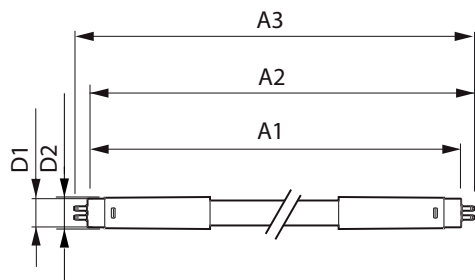

MASTER LED tube InstantFit HF T5

Dimensional drawing

Product	D1	D2	A1	A2	A3
MAS LEDtube HF 900mm HE 11.5W 840 T5	15.5 mm	16/19 mm	849 mm	856 mm	863 mm
MAS LEDtube HF 900mm HE 11.5W 865 T5	15.5 mm	16/19 mm	849 mm	856 mm	863 mm
MAS LEDtube HF 900mm HO 18.5W 830 T5	15.5 mm	16/19 mm	849 mm	856 mm	863 mm
MAS LEDtube HF 900mm HO 18.5W 840 T5	15.5 mm	16/19 mm	849 mm	856 mm	863 mm
MAS LEDtube HF 900mm HO 18.5W 865 T5	15.5 mm	16/19 mm	849 mm	856 mm	863 mm

D1	D2	A1	A2	A3
15.5mm	18.8mm	549mm	556.1mm	563.2mm