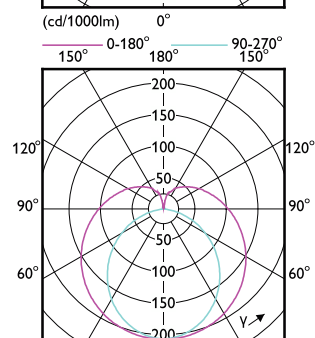

MASTER LED tube InstantFit HF T5

Order Code	Full Product Name	Ambient temperature range	Energy Consumption kWh/1000 h
929003596202	MAS LEDtube HF 600mm HO 10.5W 830 T5	-20 °C to 45 °C	11 kWh
929003596302	MAS LEDtube HF 600mm HO 10.5W 840 T5	-20 °C to 45 °C	11 kWh
929003596402	MAS LEDtube HF 600mm HO 10.5W 865 T5	-20 °C to 45 °C	11 kWh
929003596502	MAS LEDtube HF 900mm HO 18.5W 830 T5	-20 °C to 45 °C	19 kWh
929003596602	MAS LEDtube HF 900mm HO 18.5W 840 T5	-20 °C to 45 °C	19 kWh
929003596702	MAS LEDtube HF 900mm HO 18.5W 865 T5	-20 °C to 45 °C	19 kWh
929003596802	MAS LEDtube HF 900mm HE 11.5W 830 T5	-20 °C to 45 °C	12 kWh
929003596902	MAS LEDtube HF 900mm HE 11.5W 840 T5	-20 °C to 45 °C	12 kWh
929003597002	MAS LEDtube HF 900mm HE 11.5W 865 T5	-20 °C to 45 °C	12 kWh
929003795102	MAS LEDtube HF 600mm HE 7W 830 T5	-20 to +45 °C	7 kWh
929003795202	MAS LEDtube HF 600mm HE 7W 840 T5	-20 to +45 °C	7 kWh
929003795302	MAS LEDtube HF 600mm HE 7W 865 T5	-20 to +45 °C	7 kWh