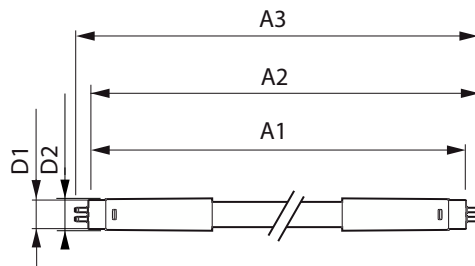

D1	D2	A1	A2	A3
15.7mm	19mm	1149mm	1156mm	1156.1mm

Product	D1	D2	A1	A2	A3
MAS LEDtube HF 600mm HE 8W 840 T5 AP	15.7 mm	19 mm	549 mm	556.1 mm	563.2 mm

Product	D1	D2	A1	A2	A3
MAS LEDtube HF 1200mm HE 16.5W 840 T5 AP	15.7 mm	19 mm	1,149 mm	1,156.1 mm	1,163.2 mm