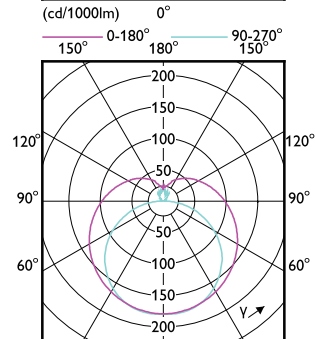

MASTER LED tube InstantFit HF T5

Order Code	Full Product Name	Ambient temperature range	Energy Consumption kWh/1000 h
929003596202	MAS LEDtube HF 600mm HO 10.5W 830 T5	-20 °C to 45 °C	11 kWh
929003596302	MAS LEDtube HF 600mm HO 10.5W 840 T5	-20 °C to 45 °C	11 kWh
929003596402	MAS LEDtube HF 600mm HO 10.5W 865 T5	-20 °C to 45 °C	11 kWh
929003596502	MAS LEDtube HF 900mm HO 18.5W 830 T5	-20 °C to 45 °C	19 kWh
929003596602	MAS LEDtube HF 900mm HO 18.5W 840 T5	-20 °C to 45 °C	19 kWh
929003596702	MAS LEDtube HF 900mm HO 18.5W 865 T5	-20 °C to 45 °C	19 kWh
929003596802	MAS LEDtube HF 900mm HE 11.5W 830 T5	-20 °C to 45 °C	12 kWh
929003596902	MAS LEDtube HF 900mm HE 11.5W 840 T5	-20 °C to 45 °C	12 kWh
929003597002	MAS LEDtube HF 900mm HE 11.5W 865 T5	-20 °C to 45 °C	12 kWh
929003795102	MAS LEDtube HF 600mm HE 7W 830 T5	-20 to +45 °C	7 kWh
929003795202	MAS LEDtube HF 600mm HE 7W 840 T5	-20 to +45 °C	7 kWh
929003795302	MAS LEDtube HF 600mm HE 7W 865 T5	-20 to +45 °C	7 kWh