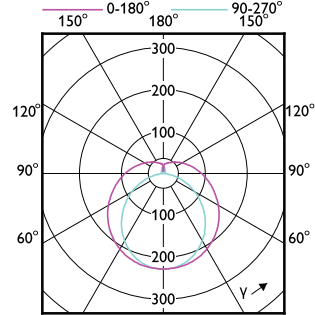

MASTER LED tube InstantFit HF T5

Order Code	Full Product Name	Ambient temperature range	Energy Consumption kWh/1000 h
929003596202	MAS LEDtube HF 600mm HO 10.5W 830 T5	-20 °C to 45 °C	11 kWh
929003596302	MAS LEDtube HF 600mm HO 10.5W 840 T5	-20 °C to 45 °C	11 kWh
929003596402	MAS LEDtube HF 600mm HO 10.5W 865 T5	-20 °C to 45 °C	11 kWh
929003596502	MAS LEDtube HF 900mm HO 18.5W 830 T5	-20 °C to 45 °C	19 kWh
929003596602	MAS LEDtube HF 900mm HO 18.5W 840 T5	-20 °C to 45 °C	19 kWh
929003596702	MAS LEDtube HF 900mm HO 18.5W 865 T5	-20 °C to 45 °C	19 kWh
929003596802	MAS LEDtube HF 900mm HE 11.5W 830 T5	-20 °C to 45 °C	12 kWh
929003596902	MAS LEDtube HF 900mm HE 11.5W 840 T5	-20 °C to 45 °C	12 kWh
929003597002	MAS LEDtube HF 900mm HE 11.5W 865 T5	-20 °C to 45 °C	12 kWh
929003795102	MAS LEDtube HF 600mm HE 7W 830 T5	-20 to +45 °C	7 kWh
929003795202	MAS LEDtube HF 600mm HE 7W 840 T5	-20 to +45 °C	7 kWh
929003795302	MAS LEDtube HF 600mm HE 7W 865 T5	-20 to +45 °C	7 kWh