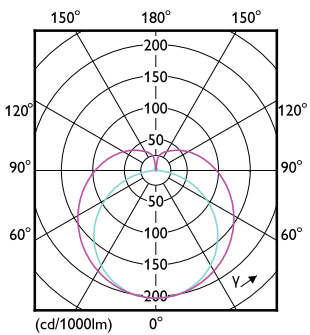

MASTER LED tube InstantFit HF T5

Order Code	Full Product Name	Ambient temperature range	Energy Consumption kWh/1000 h
929003596202	MAS LEDtube HF 600mm HO 10.5W 830 T5	-20 °C to 45 °C	11 kWh
929003596302	MAS LEDtube HF 600mm HO 10.5W 840 T5	-20 °C to 45 °C	11 kWh
929003596402	MAS LEDtube HF 600mm HO 10.5W 865 T5	-20 °C to 45 °C	11 kWh
929003596502	MAS LEDtube HF 900mm HO 18.5W 830 T5	-20 °C to 45 °C	19 kWh
929003596602	MAS LEDtube HF 900mm HO 18.5W 840 T5	-20 °C to 45 °C	19 kWh
929003596702	MAS LEDtube HF 900mm HO 18.5W 865 T5	-20 °C to 45 °C	19 kWh
929003596802	MAS LEDtube HF 900mm HE 11.5W 830 T5	-20 °C to 45 °C	12 kWh
929003596902	MAS LEDtube HF 900mm HE 11.5W 840 T5	-20 °C to 45 °C	12 kWh
929003597002	MAS LEDtube HF 900mm HE 11.5W 865 T5	-20 °C to 45 °C	12 kWh
929003795102	MAS LEDtube HF 600mm HE 7W 830 T5	-20 to +45 °C	7 kWh
929003795202	MAS LEDtube HF 600mm HE 7W 840 T5	-20 to +45 °C	7 kWh
929003795302	MAS LEDtube HF 600mm HE 7W 865 T5	-20 to +45 °C	7 kWh