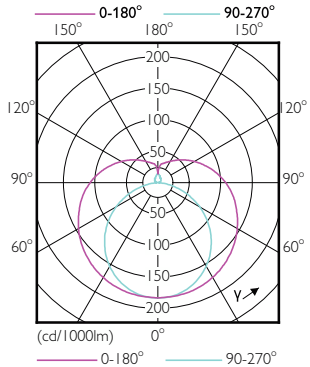

MASTER LED tube InstantFit HF T5

Order Code	Full Product Name	Ambient temperature range	Energy Consumption kWh/1000 h
929003596202	MAS LEDtube HF 600mm HO 10.5W 830 T5	-20 °C to 45 °C	11 kWh
929003596302	MAS LEDtube HF 600mm HO 10.5W 840 T5	-20 °C to 45 °C	11 kWh
929003596402	MAS LEDtube HF 600mm HO 10.5W 865 T5	-20 °C to 45 °C	11 kWh
929003596502	MAS LEDtube HF 900mm HO 18.5W 830 T5	-20 °C to 45 °C	19 kWh
929003596602	MAS LEDtube HF 900mm HO 18.5W 840 T5	-20 °C to 45 °C	19 kWh
929003596702	MAS LEDtube HF 900mm HO 18.5W 865 T5	-20 °C to 45 °C	19 kWh
929003596802	MAS LEDtube HF 900mm HE 11.5W 830 T5	-20 °C to 45 °C	12 kWh
929003596902	MAS LEDtube HF 900mm HE 11.5W 840 T5	-20 °C to 45 °C	12 kWh
929003597002	MAS LEDtube HF 900mm HE 11.5W 865 T5	-20 °C to 45 °C	12 kWh
929003795102	MAS LEDtube HF 600mm HE 7W 830 T5	-20 to +45 °C	7 kWh
929003795202	MAS LEDtube HF 600mm HE 7W 840 T5	-20 to +45 °C	7 kWh
929003795302	MAS LEDtube HF 600mm HE 7W 865 T5	-20 to +45 °C	7 kWh