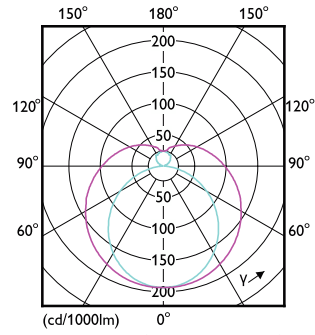

MASTER LED tube InstantFit HF T5

Order Code	Full Product Name	Ambient temperature range	Energy Consumption kWh/1000 h
929003596202	MAS LEDtube HF 600mm HO 10.5W 830 T5	-20 °C to 45 °C	11 kWh
929003596302	MAS LEDtube HF 600mm HO 10.5W 840 T5	-20 °C to 45 °C	11 kWh
929003596402	MAS LEDtube HF 600mm HO 10.5W 865 T5	-20 °C to 45 °C	11 kWh
929003596502	MAS LEDtube HF 900mm HO 18.5W 830 T5	-20 °C to 45 °C	19 kWh
929003596602	MAS LEDtube HF 900mm HO 18.5W 840 T5	-20 °C to 45 °C	19 kWh
929003596702	MAS LEDtube HF 900mm HO 18.5W 865 T5	-20 °C to 45 °C	19 kWh
929003596802	MAS LEDtube HF 900mm HE 11.5W 830 T5	-20 °C to 45 °C	12 kWh
929003596902	MAS LEDtube HF 900mm HE 11.5W 840 T5	-20 °C to 45 °C	12 kWh
929003597002	MAS LEDtube HF 900mm HE 11.5W 865 T5	-20 °C to 45 °C	12 kWh
929003795102	MAS LEDtube HF 600mm HE 7W 830 T5	-20 to +45 °C	7 kWh
929003795202	MAS LEDtube HF 600mm HE 7W 840 T5	-20 to +45 °C	7 kWh
929003795302	MAS LEDtube HF 600mm HE 7W 865 T5	-20 to +45 °C	7 kWh