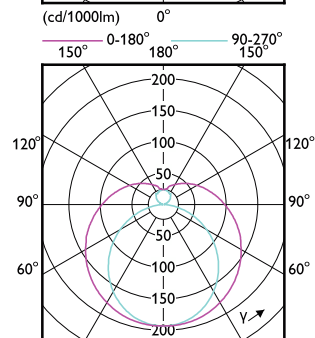

MASTER LED tube InstantFit HF T5

Order Code	Full Product Name	Ambient temperature range	Energy Consumption kWh/1000 h
929003596202	MAS LEDtube HF 600mm HO 10.5W 830 T5	-20 °C to 45 °C	11 kWh
929003596302	MAS LEDtube HF 600mm HO 10.5W 840 T5	-20 °C to 45 °C	11 kWh
929003596402	MAS LEDtube HF 600mm HO 10.5W 865 T5	-20 °C to 45 °C	11 kWh
929003596502	MAS LEDtube HF 900mm HO 18.5W 830 T5	-20 °C to 45 °C	19 kWh
929003596602	MAS LEDtube HF 900mm HO 18.5W 840 T5	-20 °C to 45 °C	19 kWh
929003596702	MAS LEDtube HF 900mm HO 18.5W 865 T5	-20 °C to 45 °C	19 kWh
929003596802	MAS LEDtube HF 900mm HE 11.5W 830 T5	-20 °C to 45 °C	12 kWh
929003596902	MAS LEDtube HF 900mm HE 11.5W 840 T5	-20 °C to 45 °C	12 kWh
929003597002	MAS LEDtube HF 900mm HE 11.5W 865 T5	-20 °C to 45 °C	12 kWh
929003795102	MAS LEDtube HF 600mm HE 7W 830 T5	-20 to +45 °C	7 kWh
929003795202	MAS LEDtube HF 600mm HE 7W 840 T5	-20 to +45 °C	7 kWh
929003795302	MAS LEDtube HF 600mm HE 7W 865 T5	-20 to +45 °C	7 kWh