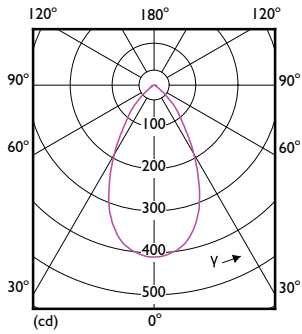

Classic LED spotLV