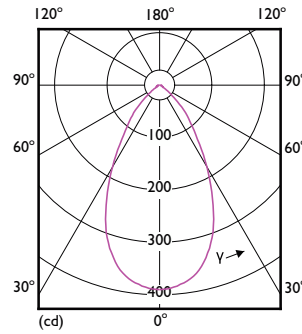

Classic LED spotLV