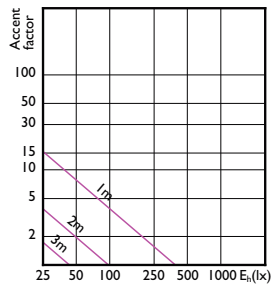

Accent Diagrams

Accent Diagram - LEDspots 5W MR16 830 60D