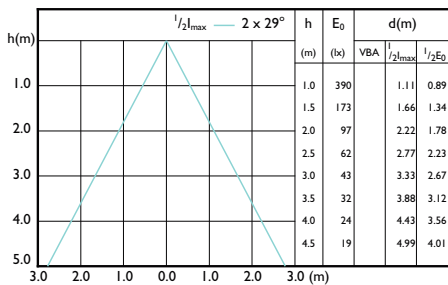

Light Technical

Order Code	Full Product Name	Correlated Color Temperature (Nom)	Color Code	Luminous Flux	Luminous Intensity (Nom)
929001280491	LEDspots 5W MR16 830 60D	3000 K	830	390 lm	400 cd
929001280492	LEDClassic 5W MR16 830 60D 2pack	3000 K	830	390 lm	400 cd
929001280494	LEDspots 5W MR16 830 60D 4PK	3000 K	830	390 lm	400 cd
929001280591	LEDspots 5W MR16 840 60D	4000 K	840	410 lm	420 cd
929001280592	LEDClassic 5W MR16 840 60D 2pack	4000 K	840	410 lm	420 cd
929001280594	LEDspots 5W MR16 840 60D 4PK	4000 K	840	410 lm	420 cd
929001280598	LEDClassic 5W MR16 840 60D 6pack	4000 K	840	410 lm	420 cd

Classic LED spotLV

Accent Diagrams

Accent Diagram - LEDspots 5W MR16 830 60D

Accent Diagram - LEDClassic 5W MR16 840 60D 2pack

Beam Diagrams

Beam diagram - LEDspots 5W MR16 830 60D

Beam diagram - LEDClassic 5W MR16 840 60D 2pack