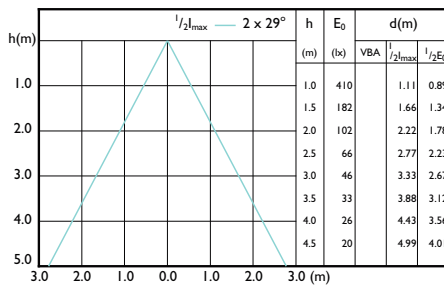

Light Technical

Order Code	Full Product Name	Correlated Color Temperature (Nom)	Color Code	Luminous Flux	Luminous Intensity (Nom)
929001280491	LEDspots 5W MR16 830 60D	3000 K	830	390 lm	400 cd
929001280492	LEDClassic 5W MR16 830 60D 2pack	3000 K	830	390 lm	400 cd
929001280494	LEDspots 5W MR16 830 60D 4PK	3000 K	830	390 lm	400 cd
929001280591	LEDspots 5W MR16 840 60D	4000 K	840	410 lm	420 cd
929001280592	LEDClassic 5W MR16 840 60D 2pack	4000 K	840	410 lm	420 cd
929001280594	LEDspots 5W MR16 840 60D 4PK	4000 K	840	410 lm	420 cd
929001280598	LEDClassic 5W MR16 840 60D 6pack	4000 K	840	410 lm	420 cd

Classic LED spotLV

Accent Diagrams

Accent Diagram - LEDspots 5W MR16 830 60D

Accent Diagram - LEDClassic 5W MR16 840 60D 2pack

Beam Diagrams

Beam diagram - LEDspots 5W MR16 830 60D

Beam diagram - LEDClassic 5W MR16 840 60D 2pack