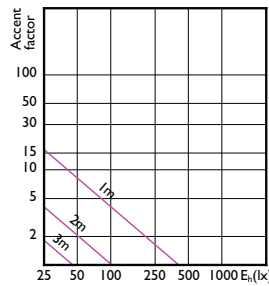

Accent Diagram - LEDClassic 5W MR16 840 60D 2pack

Accent Diagrams