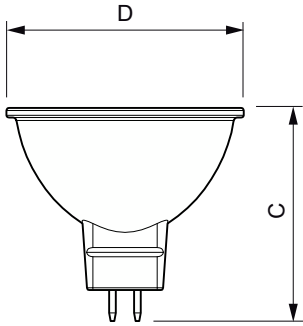

Application

- Home: living room, bedroom, hallway
- Hospitality: restaurants, hotels, bars, cafes, museums
- Retail: exhibitions, display cabinets, shops

Classic LED spotLV

Dimensional drawing

Product	D	C
LEDClassic 5W MR16 830 60D 2pack	50.5 mm	45.5 mm
LEDClassic 5W MR16 840 60D 2pack	50.5 mm	45.5 mm
LEDClassic 5W MR16 840 60D 6pack	50.5 mm	45.5 mm
LEDspots 5W MR16 830 60D	50.5 mm	45.5 mm
LEDspots 5W MR16 830 60D 4PK	50.5 mm	45.5 mm
LEDspots 5W MR16 840 60D	50.5 mm	45.5 mm
LEDspots 5W MR16 840 60D 4PK	50.5 mm	45.5 mm