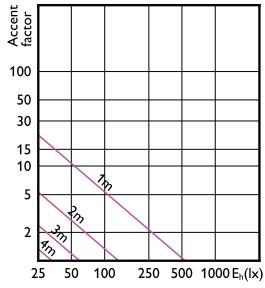

Approval and Application

Classic LED spotLV

Order Code	Full Product Name	Energy Consumption kWh/1000 h
929001280476	LEDspots 5W MR16 830 60D 2pk	6 kWh
929001280477	LEDspots 5W MR16 830 60D 4PK	6 kWh
929001280491	LEDspots 5W MR16 830 60D	6 kWh
929001280492	LEDClassic 5W MR16 830 60D 2pack	6 kWh
929001280494	LEDspots 5W MR16 830 60D 4PK	6 kWh
929001280498	LEDClassic 5W MR16 830 60D 6pack	6 kWh
929001280576	LEDspots 5W MR16 840 60D 2pk	6 kWh
929001280577	LEDspots 5W MR16 840 60D 4PK	6 kWh
929001280591	LEDspots 5W MR16 840 60D	6 kWh
929001280592	LEDClassic 5W MR16 840 60D 2pack	6 kWh
929001280594	LEDspots 5W MR16 840 60D 4PK	6 kWh
929001280598	LEDClassic 5W MR16 840 60D 6pack	6 kWh
929002493609	LEDspots 7.5W MR16 930 DIM 60D 1PF/10	9 kWh
929002493709	LEDspots 7.5W MR16 940 DIM 60D 1PF/10	9 kWh

Accent Diagrams

Accent Diagram - LEDClassic 5W MR16 830 60D 6pack

Accent Diagram - LEDspots 5W MR16 840 60D 2pk

Accent Diagram - LEDspots 7.5W MR16 930 DIM 60D 1PF/10

Classic LED spotLV

Accent Diagrams

Accent Diagram - LEDspots 7.5W MR16 940
DIM 60D 1PF/10

Beam Diagrams

Beam diagram - LEDClassic 5W MR16 830 60D
6pack

Beam diagram - LEDspots 7.5W MR16 940 DIM
60D 1PF/10

Beam diagram - LEDspots 5W MR16 840 60D
2pk

Beam diagram - LEDspots 7.5W MR16 930 DIM
60D 1PF/10