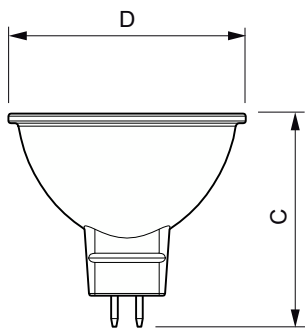

Dimensional drawing

Product	D	C
LEDClassic 5W MR16 830 60D 2pack	50.5 mm	45.5 mm
LEDClassic 5W MR16 830 60D 6pack	50.5 mm	45.5 mm
LEDClassic 5W MR16 840 60D 2pack	50.5 mm	45.5 mm
LEDClassic 5W MR16 840 60D 6pack	50.5 mm	45.5 mm
LEDspots 5W MR16 830 60D	50.5 mm	45.5 mm
LEDspots 5W MR16 830 60D 2pk	50.5 mm	45.5 mm
LEDspots 5W MR16 830 60D 4PK	50.5 mm	45.5 mm
LEDspots 5W MR16 830 60D 4PK	50.5 mm	45.5 mm
LEDspots 5W MR16 840 60D	50.5 mm	45.5 mm
LEDspots 5W MR16 840 60D 2pk	50.5 mm	45.5 mm
LEDspots 5W MR16 840 60D 4PK	50.5 mm	45.5 mm
LEDspots 5W MR16 840 60D 4PK	50.5 mm	45.5 mm
LEDspots 7.5W MR16 930 DIM 60D 1PF/10		
LEDspots 7.5W MR16 940 DIM 60D 1PF/10		