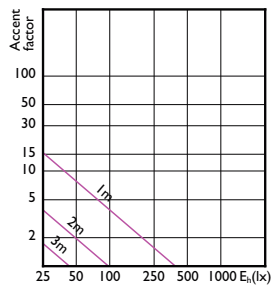

Accent Diagram - LEDClassic 5W MR16 830 60D 6pack