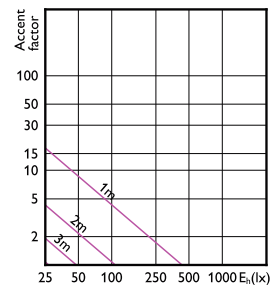

Accent Diagram - LEDspots 7.5W MR16 930 DIM 60D 1PF/10