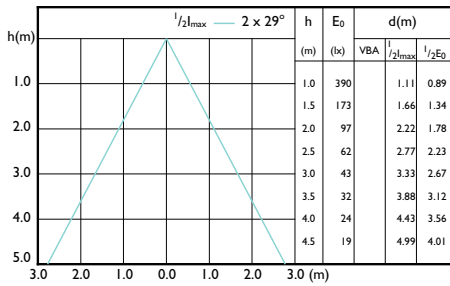

Beam Diagrams

Beam diagram - LEDClassic 5W MR16 830 60D
6pack