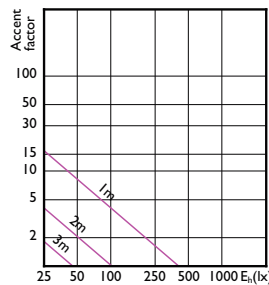

Accent Diagram - LEDspots 5W MR16 840 60D 2pk