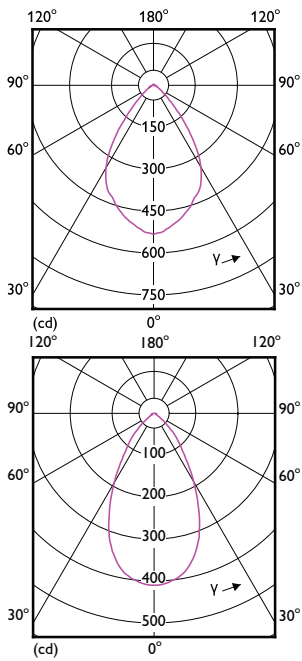

Classic LED spotLV

Order Code	Full Product Name	Energy Consumption kWh/1000 h
929001280476	LEDspots 5W MR16 830 60D 2pk	6 kWh
929001280477	LEDspots 5W MR16 830 60D 4PK	6 kWh
929001280491	LEDspots 5W MR16 830 60D	6 kWh
929001280492	LEDClassic 5W MR16 830 60D 2pack	6 kWh
929001280494	LEDspots 5W MR16 830 60D 4PK	6 kWh
929001280498	LEDClassic 5W MR16 830 60D 6pack	6 kWh
929001280576	LEDspots 5W MR16 840 60D 2pk	6 kWh
929001280577	LEDspots 5W MR16 840 60D 4PK	6 kWh
929001280591	LEDspots 5W MR16 840 60D	6 kWh
929001280592	LEDClassic 5W MR16 840 60D 2pack	6 kWh
929001280594	LEDspots 5W MR16 840 60D 4PK	6 kWh
929001280598	LEDClassic 5W MR16 840 60D 6pack	6 kWh
929002493609	LEDspots 7.5W MR16 930 DIM 60D 1PF/10	9 kWh
929002493709	LEDspots 7.5W MR16 940 DIM 60D 1PF/10	9 kWh

Accent Diagrams