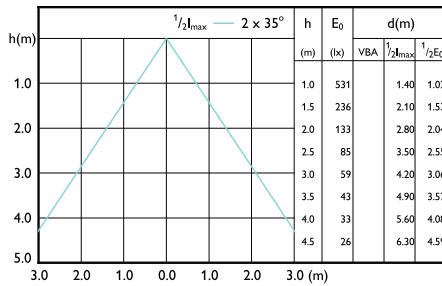

Beam diagram - LEDspots 7.5W MR16 940 DIM
60D 1PF/10