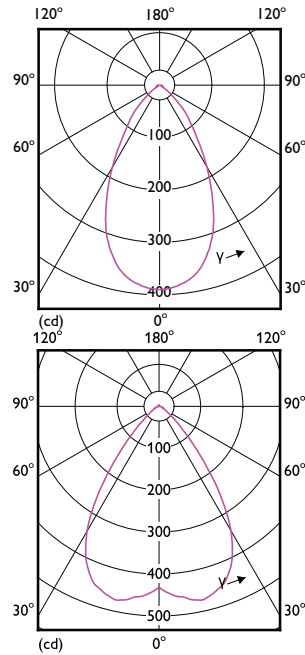

Classic LED spotLV

Order Code	Full Product Name	Energy Consumption kWh/1000 h
929001280476	LEDspots 5W MR16 830 60D 2pk	6 kWh
929001280477	LEDspots 5W MR16 830 60D 4PK	6 kWh
929001280491	LEDspots 5W MR16 830 60D	6 kWh
929001280492	LEDClassic 5W MR16 830 60D 2pack	6 kWh
929001280494	LEDspots 5W MR16 830 60D 4PK	6 kWh
929001280498	LEDClassic 5W MR16 830 60D 6pack	6 kWh
929001280576	LEDspots 5W MR16 840 60D 2pk	6 kWh
929001280577	LEDspots 5W MR16 840 60D 4PK	6 kWh
929001280591	LEDspots 5W MR16 840 60D	6 kWh
929001280592	LEDClassic 5W MR16 840 60D 2pack	6 kWh
929001280594	LEDspots 5W MR16 840 60D 4PK	6 kWh
929001280598	LEDClassic 5W MR16 840 60D 6pack	6 kWh
929002493609	LEDspots 7.5W MR16 930 DIM 60D 1PF/10	9 kWh
929002493709	LEDspots 7.5W MR16 940 DIM 60D 1PF/10	9 kWh

Accent Diagrams