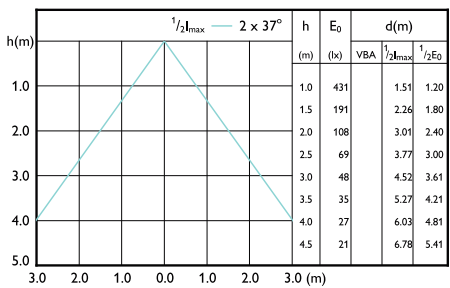

Beam Diagrams

Beam diagram - LEDClassic 5W MR16 830 60D
6pack

Beam diagram - LEDspots 7.5W MR16 940 DIM
60D 1PF/10

Beam diagram - LEDspots 5W MR16 840 60D
2pk

Beam diagram - LEDspots 7.5W MR16 930 DIM
60D 1PF/10