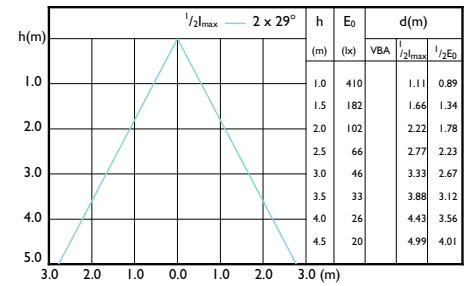

Beam diagram - LEDspots 5W MR16 840 60D
2pk