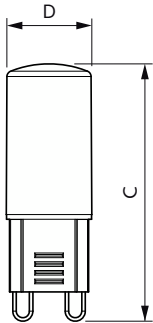

Classic LED spotMV

Dimensional drawing

Product	D	C
CorePro LEDcapsuleMV 2.7-25W G9 827D KSA	16 mm	52 mm
LED 25W G9 WH ND SRT6	14 mm	43 mm
LED 40W G9 WH ND SRT6	16 mm	52 mm
LED 40W G9 WW 230V Dim SRT6	18 mm	59 mm

Product	D	C
MR11 GU10 3.5W-35W WW 36D 2700K SRT6	36 mm	50 mm

General Information	
Switching Cycle	50,000
Light Technical	
Color rendering index (CRI)	80
LLMF At End Of Nominal Lifetime (Nom)	70 %
Operating and Electrical	
Input Frequency	50 to 60 Hz
Starting Time (Nom)	0.5 s

General Information

Order Code	Full Product Name	Cap-Base	Rated	
			Lifetime (Hours)	Nominal lifetime
929001215208	Essential LED 4.6-50W GU10 827 36D	GU10	-	15,000 hour(s)
929001218108	Essential LED 4.6-50W GU10 830 36D	GU10	-	15,000 hour(s)
929001218168	LEDClassic 4.6-50W GU10 830 36D	GU10	15,000 hour(s)	15,000 hour(s)
929001287691	LEDspots 4.6W GU10 830 60D	GU10	-	15,000 hour(s)
929001287692	LEDClassic 4.6W GU10 830 60D 2pack	GU10	-	15,000 hour(s)

Order Code	Full Product Name	Cap-Base	Rated	
			Lifetime (Hours)	Nominal lifetime
929001287698	LEDClassic 4.6W GU10 830 60D 6pack	GU10	-	15,000 hour(s)
929001287791	LEDspots 4.6W GU10 840 60D	GU10	-	15,000 hour(s)
929001287792	LEDClassic 4.6W GU10 840 60D 2pack	GU10	-	15,000 hour(s)
929001287798	LEDClassic 4.6W GU10 840 60D 6pack	GU10	-	15,000 hour(s)
929001364655	MR11 GU10 3.5W-35W WW 36D 2700K SRT6	GU10	25,000 hour(s)	25,000 hour(s)