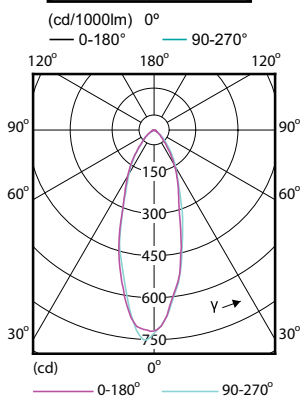

Classic LED spotMV

Order Code	Full Product Name	Ambient temperature range	Energy Consumption kWh/1000 h
929001287798	LEDClassic 4.6W GU10 840 60D 6pack	-20 to +45 °C	-
929001364655	MR11 GU10 3.5W-35W WW 36D 2700K SRT6	-20 to +40 °C	4 kWh
929003791168	CorePro LEDcapsuleMV 2.7-25W G9 827D KSA	-20 to +45 °C	-
929003610019	LEDClassic 2.1W GU10 WH 36D ND UE SRT6	-20 to +45 °C	-
929003610119	LEDClassic 2.1W GU10 CW 36D ND UE SRT6	-20 to +45 °C	-
929003790601	LED 25W G9 WH ND SRT6	-20 to +45 °C	2 kWh
929003790901	LED 40W G9 WH ND SRT6	-20 to +45 °C	4 kWh
929003791248	LED 40W G9 WW 230V Dim SRT6	-20 to +45 °C	4 kWh