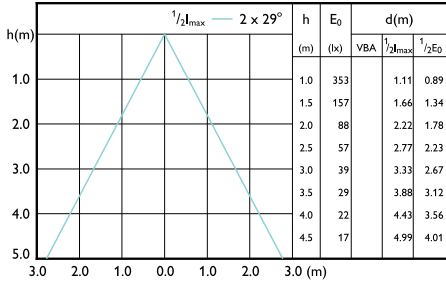

Classic LED spotMV

Beam Diagrams

Beam diagram - LEDClassic 4.6W GU10 830
60D 6pack