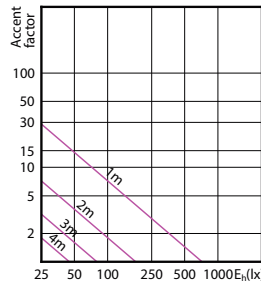

Accent Diagram - LEDClassic 4.6-50W GU10 830 36D