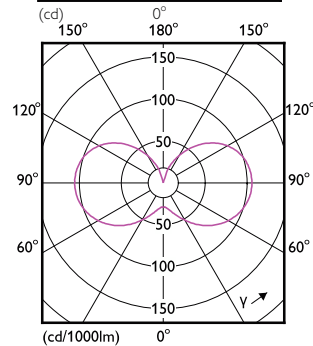

Classic LED spotMV

Order Code	Full Product Name	Ambient temperature range	Energy Consumption kWh/1000 h
929001287798	LEDClassic 4.6W GU10 840 60D 6pack	-20 to +45 °C	-
929001364655	MR11 GU10 3.5W-35W WW 36D 2700K SRT6	-20 to +40 °C	4 kWh
929003791168	CorePro LEDcapsuleMV 2.7-25W G9 827D KSA	-20 to +45 °C	-
929003610019	LEDClassic 2.1W GU10 WH 36D ND UE SRT6	-20 to +45 °C	-
929003610119	LEDClassic 2.1W GU10 CW 36D ND UE SRT6	-20 to +45 °C	-
929003790601	LED 25W G9 WH ND SRT6	-20 to +45 °C	2 kWh
929003790901	LED 40W G9 WH ND SRT6	-20 to +45 °C	4 kWh
929003791248	LED 40W G9 WW 230V Dim SRT6	-20 to +45 °C	4 kWh