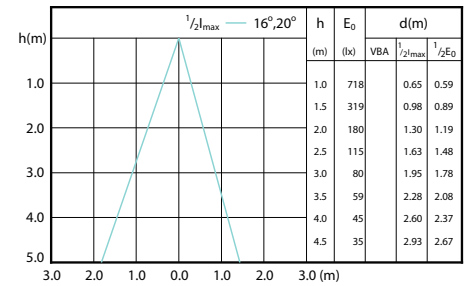

Beam diagram - LEDClassic 4.6-50W GU10 830
36D