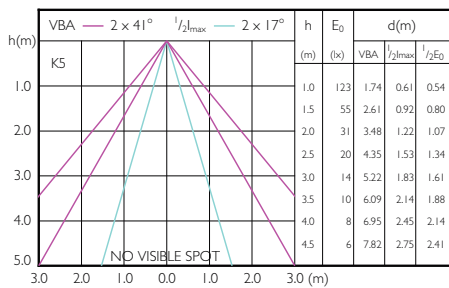

Beam diagram - Essential LED 4.6-50W GU10
827 36D

Beam diagram - MR11 GU10 3.5W-35W WW 36D
2700K SRT6