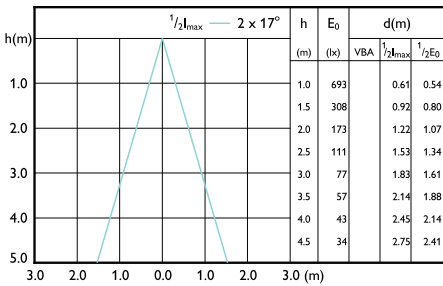

Accent Diagram - LEDspots 4.6W GU10 840 60D

Accent Diagram - LEDClassic 4.6W GU10 830 60D 6pack

Accent Diagrams

Accent Diagram - MR11 GU10 3.5W-35W WW
36D 2700K SRT6

Beam Diagrams

Beam diagram - LEDClassic 2.1W GU10 CW 36D
ND UE SRT6