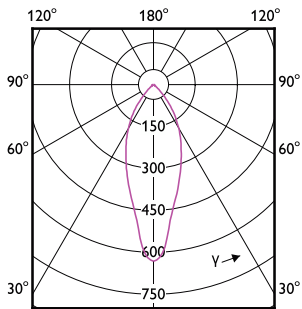

Classic LED spotMV

Order Code	Full Product Name	Ambient temperature range	Energy Consumption kWh/1000 h
929001287798	LEDClassic 4.6W GU10 840 60D 6pack	-20 to +45 °C	-
929001364655	MR11 GU10 3.5W-35W WW 36D 2700K SRT6	-20 to +40 °C	4 kWh
929003791168	CorePro LEDcapsuleMV 2.7-25W G9 827D KSA	-20 to +45 °C	-
929003610019	LEDClassic 2.1W GU10 WH 36D ND UE SRT6	-20 to +45 °C	-
929003610119	LEDClassic 2.1W GU10 CW 36D ND UE SRT6	-20 to +45 °C	-
929003790601	LED 25W G9 WH ND SRT6	-20 to +45 °C	2 kWh
929003790901	LED 40W G9 WH ND SRT6	-20 to +45 °C	4 kWh
929003791248	LED 40W G9 WW 230V Dim SRT6	-20 to +45 °C	4 kWh