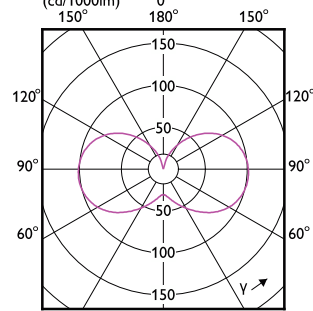

Classic LED spotMV

Order Code	Full Product Name	Ambient temperature range	Energy Consumption kWh/1000 h
929001287798	LEDClassic 4.6W GU10 840 60D 6pack	-20 to +45 °C	-
929001364655	MR11 GU10 3.5W-35W WW 36D 2700K SRT6	-20 to +40 °C	4 kWh
929003791168	CorePro LEDcapsuleMV 2.7-25W G9 827D KSA	-20 to +45 °C	-
929003610019	LEDClassic 2.1W GU10 WH 36D ND UE SRT6	-20 to +45 °C	-
929003610119	LEDClassic 2.1W GU10 CW 36D ND UE SRT6	-20 to +45 °C	-
929003790601	LED 25W G9 WH ND SRT6	-20 to +45 °C	2 kWh
929003790901	LED 40W G9 WH ND SRT6	-20 to +45 °C	4 kWh
929003791248	LED 40W G9 WW 230V Dim SRT6	-20 to +45 °C	4 kWh