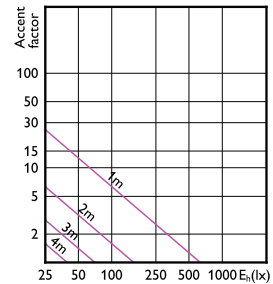

Classic LED spotMV

Accent Diagrams

Accent Diagram - Essential LED 4.6-50W GU10 827 36D

Accent Diagram - LEDClassic 4.6-50W GU10 830 36D

Accent Diagram - LEDClassic 2.1W GU10 WH 36D ND UE SRT6

Accent Diagram - LEDClassic 2.1W GU10 CW 36D ND UE SRT6