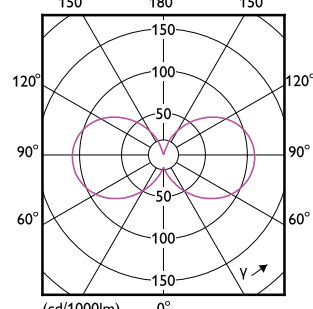

Classic LED spotMV

Order Code	Full Product Name	Ambient temperature range	Energy Consumption kWh/1000 h
929001287798	LEDClassic 4.6W GU10 840 60D 6pack	-20 to +45 °C	-
929001364655	MR11 GU10 3.5W-35W WW 36D 2700K SRT6	-20 to +40 °C	4 kWh
929003791168	CorePro LEDcapsuleMV 2.7-25W G9 827D KSA	-20 to +45 °C	-
929003610019	LEDClassic 2.1W GU10 WH 36D ND UE SRT6	-20 to +45 °C	-
929003610119	LEDClassic 2.1W GU10 CW 36D ND UE SRT6	-20 to +45 °C	-
929003790601	LED 25W G9 WH ND SRT6	-20 to +45 °C	2 kWh
929003790901	LED 40W G9 WH ND SRT6	-20 to +45 °C	4 kWh
929003791248	LED 40W G9 WW 230V Dim SRT6	-20 to +45 °C	4 kWh