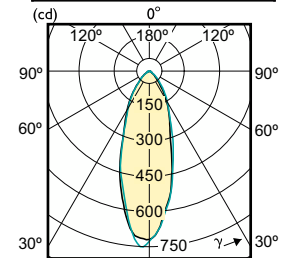

Classic LED spotMV

Order Code	Full Product Name	Ambient temperature range	Energy Consumption kWh/1000 h
929001287798	LEDClassic 4.6W GU10 840 60D 6pack	-20 to +45 °C	-
929001364655	MR11 GU10 3.5W-35W WW 36D 2700K SRT6	-20 to +40 °C	4 kWh
929003791168	CorePro LEDcapsuleMV 2.7-25W G9 827D KSA	-20 to +45 °C	-
929003610019	LEDClassic 2.1W GU10 WH 36D ND UE SRT6	-20 to +45 °C	-
929003610119	LEDClassic 2.1W GU10 CW 36D ND UE SRT6	-20 to +45 °C	-
929003790601	LED 25W G9 WH ND SRT6	-20 to +45 °C	2 kWh
929003790901	LED 40W G9 WH ND SRT6	-20 to +45 °C	4 kWh
929003791248	LED 40W G9 WW 230V Dim SRT6	-20 to +45 °C	4 kWh