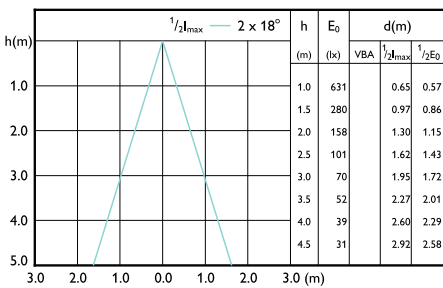

Beam diagram - LEDClassic 2.1W GU10 WH 36D
ND UE SRT6