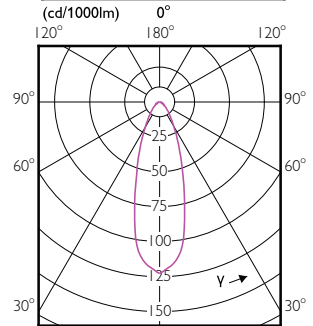

Classic LED spotMV

Order Code	Full Product Name	Ambient temperature range	Energy Consumption kWh/1000 h
929001287798	LEDClassic 4.6W GU10 840 60D 6pack	-20 to +45 °C	-
929001364655	MR11 GU10 3.5W-35W WW 36D 2700K SRT6	-20 to +40 °C	4 kWh
929003791168	CorePro LEDcapsuleMV 2.7-25W G9 827D KSA	-20 to +45 °C	-
929003610019	LEDClassic 2.1W GU10 WH 36D ND UE SRT6	-20 to +45 °C	-
929003610119	LEDClassic 2.1W GU10 CW 36D ND UE SRT6	-20 to +45 °C	-
929003790601	LED 25W G9 WH ND SRT6	-20 to +45 °C	2 kWh
929003790901	LED 40W G9 WH ND SRT6	-20 to +45 °C	4 kWh
929003791248	LED 40W G9 WW 230V Dim SRT6	-20 to +45 °C	4 kWh