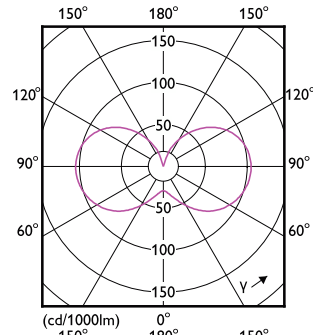

Classic LED spotMV

Order Code	Full Product Name	Ambient temperature range	Energy Consumption kWh/1000 h
929001287798	LEDClassic 4.6W GU10 840 60D 6pack	-20 to +45 °C	-
929001364655	MR11 GU10 3.5W-35W WW 36D 2700K SRT6	-20 to +40 °C	4 kWh
929003791168	CorePro LEDcapsuleMV 2.7-25W G9 827D KSA	-20 to +45 °C	-
929003610019	LEDClassic 2.1W GU10 WH 36D ND UE SRT6	-20 to +45 °C	-
929003610119	LEDClassic 2.1W GU10 CW 36D ND UE SRT6	-20 to +45 °C	-
929003790601	LED 25W G9 WH ND SRT6	-20 to +45 °C	2 kWh
929003790901	LED 40W G9 WH ND SRT6	-20 to +45 °C	4 kWh
929003791248	LED 40W G9 WW 230V Dim SRT6	-20 to +45 °C	4 kWh