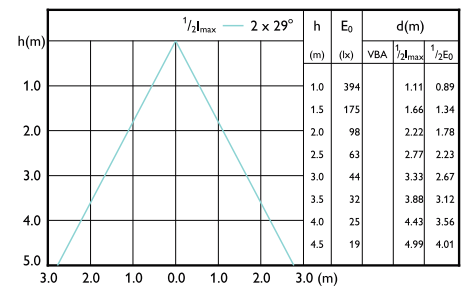

Beam diagram - Essential LED 4.6-50W GU10
827 36D

Beam diagram - LEDClassic 4.6-50W GU10 830
36D

Beam diagram - LEDClassic 2.1W GU10 WH 36D
ND UE SRT6

Beam diagram - MR11 GU10 3.5W-35W WW 36D
2700K SRT6

Beam diagram - LEDspots 4.6W GU10 840 60D