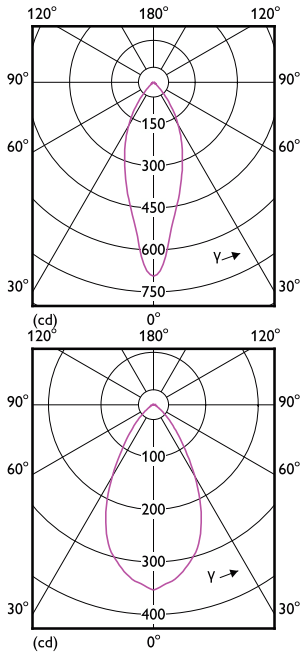

Classic LED spotMV