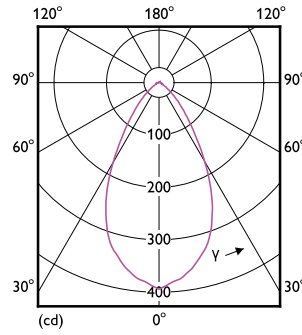

Classic LED spotMV