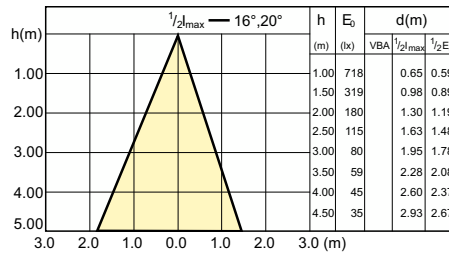

Accent Diagram - LEDspots 4.6W GU10 840 60D

Accent Diagram - LEDClassic 4.6W GU10 830 60D 6pack

Accent Diagrams

Accent Diagram - MR11 GU10 3.5W-35W WW
36D 2700K SRT6

Beam Diagrams

Beam diagram - LEDClassic 2.1W GU10 CW 36D
ND UE SRT6