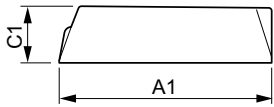

PrimaVision BasePerform

Versions

Lamp Driver, eHID, HID-PV Base
50 SON C3 220-240V

GPPR IPVCP0Xt 0016

GPPR_IPVCP0Xt_PHL_0011-
Product photo

Dimensional drawing

Product	D1	C1	A1	A2	B1	B2
HID-PV Base 100 SON/CDO Q 220-240V	4.5 mm	40.0 mm	150.0 mm	133.6 mm	90.0 mm	70.0 mm
HID-PV Base 150 SON/CDO Q 220-240V	4.5 mm	40.0 mm	150.0 mm	133.6 mm	90.0 mm	70.0 mm