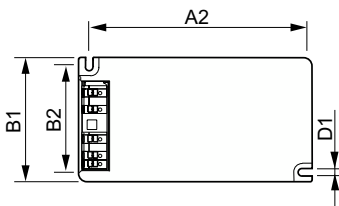

PrimaVision BasePerform

Versions

Lamp Driver, eHID, HID-PV Base
50 SON C3 220-240V

GPPR IPVCP0Xt 0016

GPPR_IPVCP0Xt_PHL_0011-
Product photo

Dimensional drawing

Product	D1	C1	A1	A2	B1	B2
HID-PV Base 100 SON/CDO Q 220-240V	4.5 mm	40.0 mm	150.0 mm	133.6 mm	90.0 mm	70.0 mm
HID-PV Base 150 SON/CDO Q 220-240V	4.5 mm	40.0 mm	150.0 mm	133.6 mm	90.0 mm	70.0 mm