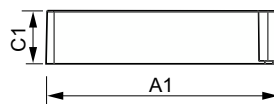

PrimaVision BasePerform

Versions

Lamp Driver, eHID, HID-PV Base
50 SON C3 220-240V

GPPR IPVCP0Xt 0016

GPPR_IPVCP0Xt_PHL_0011-
Product photo

Dimensional drawing

Product	D1	C1	A1	A2	B1	B2
HID-PV Base 100 SON/CDO Q 220-240V	4.5 mm	40.0 mm	150.0 mm	133.6 mm	90.0 mm	70.0 mm
HID-PV Base 150 SON/CDO Q 220-240V	4.5 mm	40.0 mm	150.0 mm	133.6 mm	90.0 mm	70.0 mm