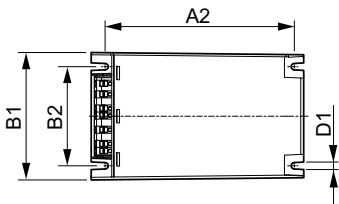

PrimaVision BasePerform

Versions

Lamp Driver, eHID, HID-PV Base
50 SON C3 220-240V

GPPR IPVCP0Xt 0016

GPPR_IPVCP0Xt_PHL_0011-
Product photo

Dimensional drawing

Product	D1	C1	A1	A2	B1	B2
HID-PV Base 100 SON/CDO Q 220-240V	4.5 mm	40.0 mm	150.0 mm	133.6 mm	90.0 mm	70.0 mm
HID-PV Base 150 SON/CDO Q 220-240V	4.5 mm	40.0 mm	150.0 mm	133.6 mm	90.0 mm	70.0 mm