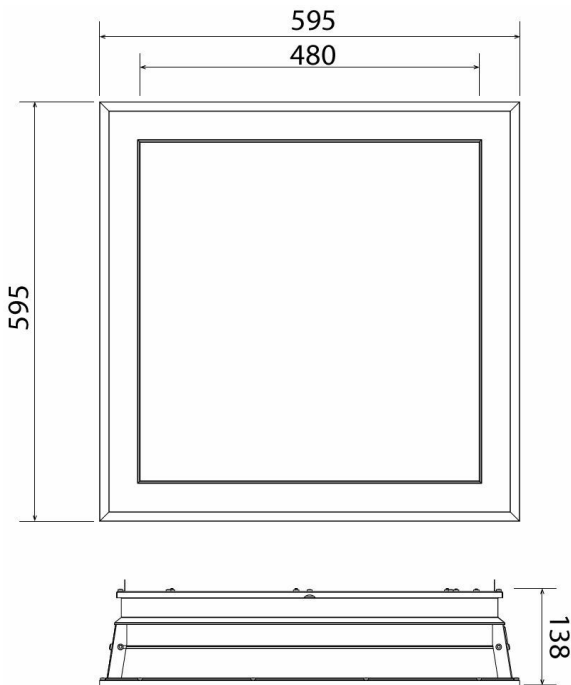

LP913P NC3 SKYLIGHT
W60L60

Dimensional drawing

LP913P NC3 SKYLIGHT DIA W60L60

General Information

Number of gear units	1 unit
Driver included	Yes

Light Technical

Luminous Flux	6,600 lm
Correlated Color Temperature (Nom)	Tunable White
Luminous Efficacy (rated) (Nom)	93 lm/W
Color rendering index (CRI)	≥90
Optic type	Opal