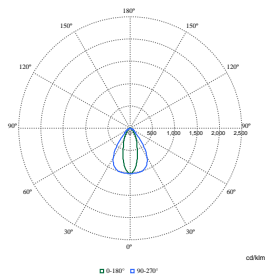

Polar Wide Diagrams

Polar Normal (separate) - BY580PI -
910505102923