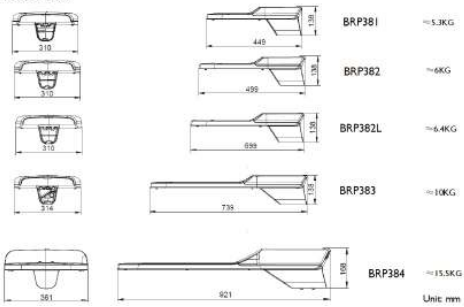

GreenVision Xceed Gen2 High Efficacy Solar

GreenVision Xceed Gen2 High Efficacy Solar

Dimensional drawing

Product Size

Product Size

GreenVision Xceed Gen2 High Efficacy Solar

Dimensional drawing

Product Size

Product Size

Product Size

Light Technical

Correlated Color Temperature (Nom)	5700 K
Color rendering index (CRI)	>70

Operating and Electrical

Grid connection type	Offgrid and hybrid (separate Hybrid Charger)
----------------------	--

Approval and Application

Ambient temperature range	-40 to +50 °C
---------------------------	---------------

Mechanical and Housing

Order Code	Full Product Name	Overall height	Overall length	Overall width
911401651508	BRP383 LED 310/757 174W DM A5	138 mm	739 mm	310 mm
911401651708	BRP382 LED 270/757 173W DM A5	138 mm	499 mm	310 mm
911401651408	BRP384 LED 320/757 174W DM A5	168 mm	921 mm	361 mm
911401651608	BRP382L LED 290/757 174W DM A5	138 mm	599 mm	310 mm
911401651808	BRP381 LED 220/757 140W DM A5	138 mm	449 mm	310 mm