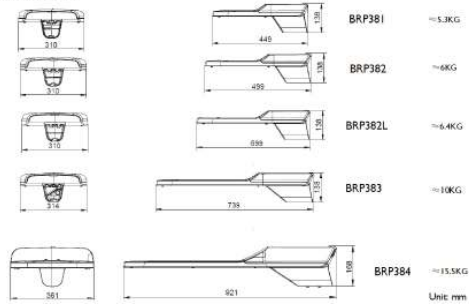

GreenVision Xceed Gen2 High Efficacy Solar

GreenVision Xceed Gen2 High Efficacy Solar

Dimensional drawing

Product Size

Product Size

GreenVision Xceed Gen2 High Efficacy Solar

Dimensional drawing

Product Size

Product Size

Product Size

Light Technical

Correlated Color Temperature (Nom)	5700 K
Color rendering index (CRI)	>70

Operating and Electrical

Grid connection type	Offgrid and hybrid (separate Hybrid Charger)
----------------------	--

Approval and Application

Ambient temperature range	-40 to +50 °C
---------------------------	---------------

Mechanical and Housing

Order Code	Full Product Name	Overall height	Overall length	Overall width
911401651508	BRP383 LED 310/757 174W DM A5	138 mm	739 mm	310 mm
911401651708	BRP382 LED 270/757 173W DM A5	138 mm	499 mm	310 mm
911401651408	BRP384 LED 320/757 174W DM A5	168 mm	921 mm	361 mm
911401651608	BRP382L LED 290/757 174W DM A5	138 mm	599 mm	310 mm
911401651808	BRP381 LED 220/757 140W DM A5	138 mm	449 mm	310 mm