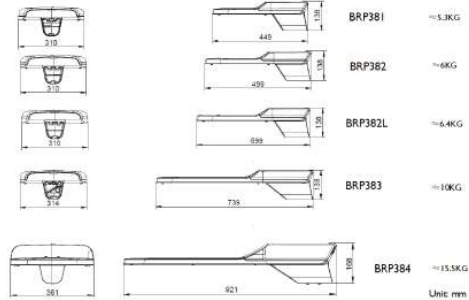

GreenVision Xceed Gen2 High Efficacy Solar

GreenVision Xceed Gen2 High Efficacy Solar

Dimensional drawing

Product Size

Product Size

GreenVision Xceed Gen2 High Efficacy Solar

Dimensional drawing

Product Size

Product Size

Product Size

Light Technical

Correlated Color Temperature (Nom)	5700 K
Color rendering index (CRI)	>70

Operating and Electrical

Grid connection type	Offgrid and hybrid (separate Hybrid Charger)
----------------------	--

Approval and Application

Ambient temperature range	-40 to +50 °C
---------------------------	---------------

Mechanical and Housing

Order Code	Full Product Name	Overall height	Overall length	Overall width
911401651508	BRP383 LED 310/757 174W DM A5	138 mm	739 mm	310 mm
911401651708	BRP382 LED 270/757 173W DM A5	138 mm	499 mm	310 mm
911401651408	BRP384 LED 320/757 174W DM A5	168 mm	921 mm	361 mm
911401651608	BRP382L LED 290/757 174W DM A5	138 mm	599 mm	310 mm
911401651808	BRP381 LED 220/757 140W DM A5	138 mm	449 mm	310 mm