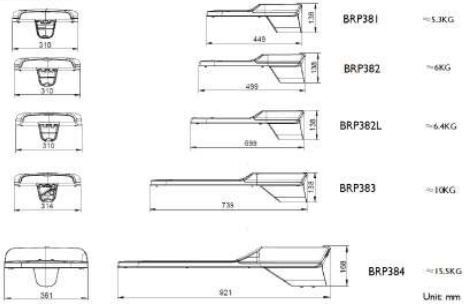

GreenVision Xceed Gen2 High Efficacy Solar

GreenVision Xceed Gen2 High Efficacy Solar

Dimensional drawing

Product Size

Product Size

GreenVision Xceed Gen2 High Efficacy Solar

Dimensional drawing

Product Size

Product Size

Product Size

Light Technical

Correlated Color Temperature (Nom)	5700 K
Color rendering index (CRI)	>70

Operating and Electrical

Grid connection type	Offgrid and hybrid (separate Hybrid Charger)
----------------------	--

Approval and Application

Ambient temperature range	-40 to +50 °C
---------------------------	---------------

Mechanical and Housing

Order Code	Full Product Name	Overall height	Overall length	Overall width
911401651508	BRP383 LED 310/757 174W DM A5	138 mm	739 mm	310 mm
911401651708	BRP382 LED 270/757 173W DM A5	138 mm	499 mm	310 mm
911401651408	BRP384 LED 320/757 174W DM A5	168 mm	921 mm	361 mm
911401651608	BRP382L LED 290/757 174W DM A5	138 mm	599 mm	310 mm
911401651808	BRP381 LED 220/757 140W DM A5	138 mm	449 mm	310 mm