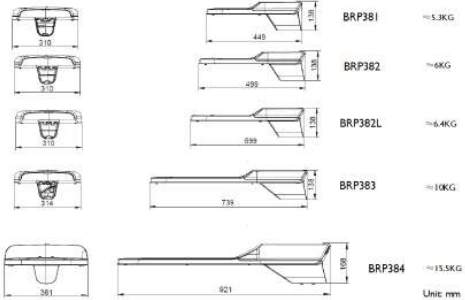

GreenVision Xceed Gen2 High Efficacy Solar

GreenVision Xceed Gen2 High Efficacy Solar

Dimensional drawing

Product Size

Product Size

GreenVision Xceed Gen2 High Efficacy Solar

Dimensional drawing

Product Size

Approval and Application

Ambient temperature range	-40 to +50 °C
---------------------------	---------------

Mechanical and Housing

Order Code	Full Product Name	Overall height	Overall length	Overall width
911401651508	BRP383 LED 310/757 174W DM A5	138 mm	739 mm	310 mm
911401651708	BRP382 LED 270/757 173W DM A5	138 mm	499 mm	310 mm
911401651408	BRP384 LED 320/757 174W DM A5	168 mm	921 mm	361 mm
911401651608	BRP382L LED 290/757 174W DM A5	138 mm	599 mm	310 mm
911401651808	BRP381 LED 220/757 140W DM A5	138 mm	449 mm	310 mm