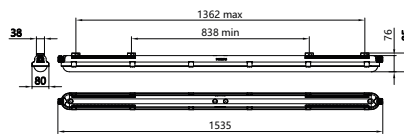

Versions

CoreLine waterproof G3, WT120C
G3 All_in

CoreLine waterproof G3, WT120C
G3 All_in

CoreLine waterdicht gen3

Versions

CoreLine waterproof G2 (WT120C G2), L1500

Maatschets

CoreLine waterdicht gen3