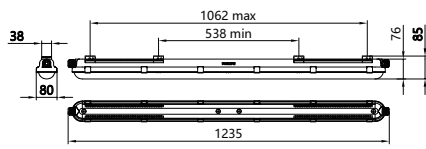

Versions

CoreLine waterproof G3, WT120C
G3 All_in

CoreLine waterproof G3, WT120C
G3 All_in

CoreLine waterdicht gen3

Versions

CoreLine waterproof G2 (WT120C G2), L1500

Maatschets

CoreLine waterdicht gen3