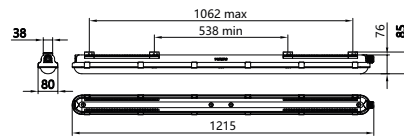

Versions

CoreLine waterproof G3, WT120C
G3 All_in

CoreLine waterproof G3, WT120C
G3 All_in

CoreLine waterdicht gen3

Versions

CoreLine waterproof G2 (WT120C G2), L1500

Maatschets

CoreLine waterdicht gen3