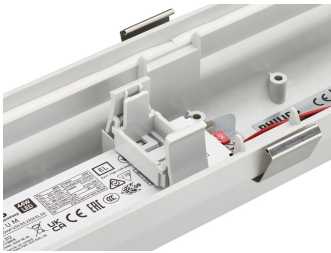

CoreLine waterproof gen3, WT120C G3, easy driver replacement