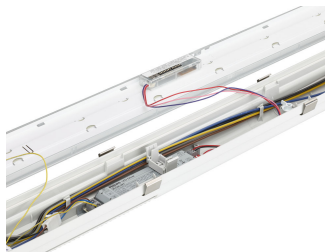

CoreLine waterproof gen3,WT120C
G3, dimmable motion sensor