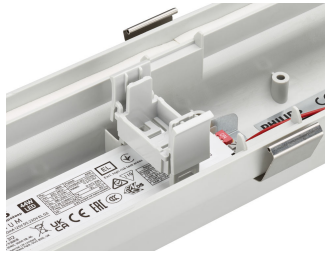

CoreLine waterproof gen3,
WT120C G3, easy driver
replacement