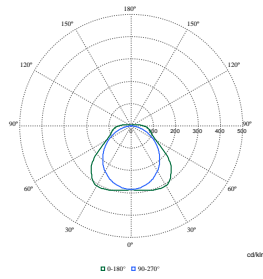

Polar Normal (separate) - 91050510653

Polar Wide Diagrams