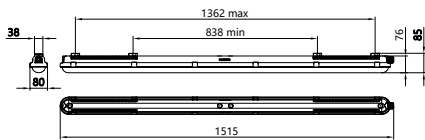

Versions

CoreLine waterproof G3, WT120C
G3 All_in

CoreLine waterproof G3, WT120C
G3 All_in

CoreLine waterdicht gen3

Versions

CoreLine waterproof G2 (WT120C G2), L1500

Maatschets

CoreLine waterdicht gen3