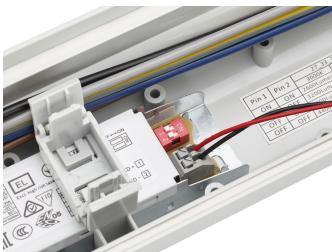

CoreLine waterproof gen3,
WT120C G3, All_in, lumen switch