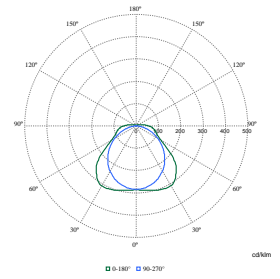

Polar Normal (separate) - 91050510654