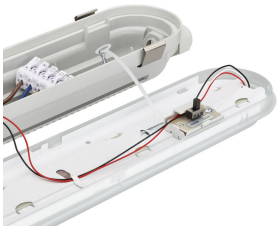

Productgegevens

CoreLine Waterproof WT120C G2
PCU-7DPP

CoreLine waterproof gen3,
WT120C G3,top view

CoreLine waterproof gen3,
WT120C G3, easy driver
replacement

CoreLine waterproof WT120C G3,
All-in, CCT switch