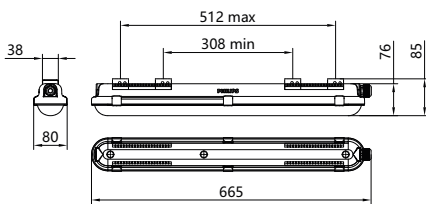

Versions

CoreLine waterproof G3, WT120C
G3 All_in

CoreLine waterproof G3, WT120C
G3 All_in

CoreLine waterdicht gen3

Versions

CoreLine waterproof G2 (WT120C G2), L1500

Maatschets

CoreLine waterdicht gen3