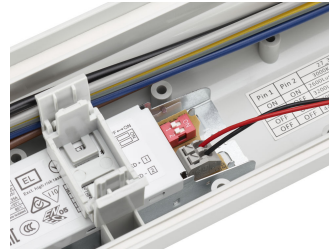

CoreLine waterproof WT120C G3,
All-in, CCT switch

CoreLine Waterproof WT120C G2
PCU-10DPP

CoreLine waterdicht gen3

Productgegevens

CoreLine Waterproof WT120C G2
PCU-12DPP

CoreLine waterproof gen3,
WT120C G3, All_in, lumen switch