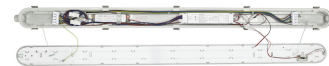

CoreLine waterproof gen3,
WT120C G3, EL pack (EM300V)
placement