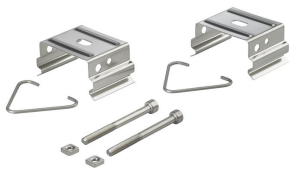

CoreLine waterproof WT120C G3,
All-in, CCT switch

CoreLine Waterproof WT120C G2
PCU-10DPP

CoreLine waterdicht gen3

Productgegevens

CoreLine Waterproof WT120C G2
PCU-12DPP

CoreLine waterproof gen3,
WT120C G3, All_in, lumen switch

CoreLine waterproof gen3,
WT120C G3, ServiceTag, QR code
for easy access

CoreLine Waterproof WT120C G2
PCU-2DPP

CoreLine waterproof gen3,
WT120C G3, EL pack (EM300V)
placement

CoreLine waterproof gen3,
WT120C G3, easy LED board
replacement