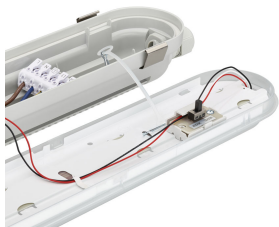

CoreLine Waterproof WT120C G2 PCU -

Maatschets

CoreLine waterdicht gen3

Maatschets

Productgegevens

CoreLine Waterproof WT120C G2
PCU-7DPP

CoreLine waterproof gen3,
WT120C G3, top view

CoreLine waterproof gen3,
WT120C G3, easy driver
replacement