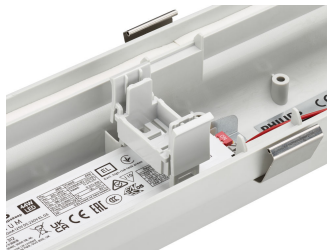

CoreLine Waterproof WT120C G2 PCU -

Maatschets

CoreLine waterdicht gen3

Maatschets

Productgegevens

CoreLine Waterproof WT120C G2
PCU-7DPP

CoreLine waterproof gen3,
WT120C G3, top view

CoreLine waterproof gen3,
WT120C G3, easy driver
replacement