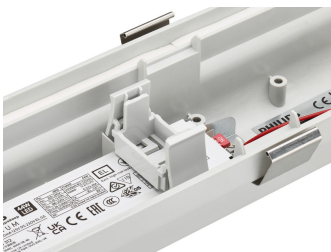

CoreLine waterproof gen3,
WT120C G3, ServiceTag, QR code
for easy access

CoreLine Waterproof WT120C G2
PCU-2DPP

CoreLine waterproof gen3,
WT120C G3, EL pack (EM300V)
placement

CoreLine waterproof gen3,
WT120C G3, easy LED board
replacement