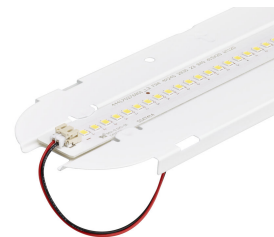

CoreLine waterproof WT120C G3,
All-in, CCT switch

CoreLine Waterproof WT120C G2
PCU-10DPP

CoreLine waterdicht gen3

Productgegevens

CoreLine Waterproof WT120C G2
PCU-12DPP

CoreLine waterproof gen3,
WT120C G3, All_in, lumen switch

CoreLine waterproof gen3,
WT120C G3, ServiceTag, QR code
for easy access

CoreLine Waterproof WT120C G2
PCU-2DPP

CoreLine waterproof gen3,
WT120C G3, EL pack (EM300V)
placement

CoreLine waterproof gen3,
WT120C G3, easy LED board
replacement

CoreLine waterproof gen3,
WT120C G3, easy driver
replacement

CoreLine waterproof gen3,
WT120C G3, easy LED board
replacement

CoreLine waterdicht gen3

Productgegevens

CoreLine waterproof WT120C G3, toolless installation, clic-fix push-in connector