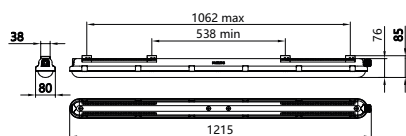

Versions

CoreLine waterproof G2 (WT120C G2), L1200

CoreLine Waterproof WT120C G2 PCU -

CoreLine waterproof gen3 (luminaria impermeable, generación 3)

Versions

CoreLine waterproof G3, WT120C
G3 All_in

Plano de dimensiones