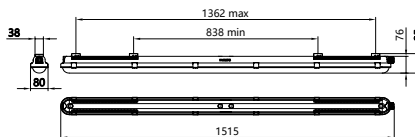

Versions

CoreLine waterproof G2 (WT120C G2), L1200

CoreLine Waterproof WT120C G2 PCU -

CoreLine waterproof gen3 (luminaria impermeable, generación 3)

Versions

CoreLine waterproof G3, WT120C
G3 All_in

Plano de dimensiones