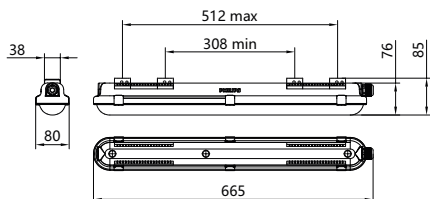

Versions

CoreLine waterproof G2 (WT120C G2), L1200

CoreLine Waterproof WT120C G2 PCU -

CoreLine waterproof gen3 (luminaria impermeable, generación 3)

Versions

CoreLine waterproof G3, WT120C
G3 All_in

Plano de dimensiones