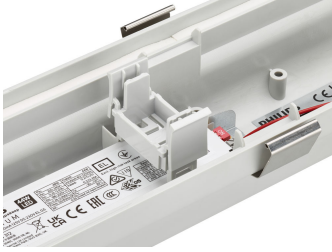

Detalles del producto

CoreLine Waterproof WT120C G2
PCU-7DPP

CoreLine waterproof gen3,
WT120C G3,top view

CoreLine waterproof gen3 (luminaria impermeable, generación 3)

Detalles del producto

CoreLine waterproof gen3, WT120C G3, easy driver replacement