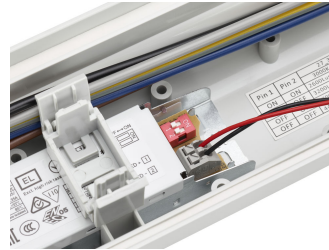

CoreLine Waterproof WT120C G2 PCU-10DPP

CoreLine Waterproof WT120C G2 PCU-12DPP

CoreLine waterproof gen3, WT120C G3, All_in, lumen switch

CoreLine waterproof gen3, WT120C G3, ServiceTag, QR code for easy access