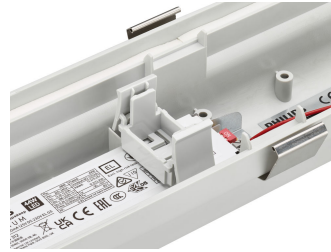

CoreLine waterproof gen3 (luminaria impermeable, generación 3)

Detalles del producto

CoreLine waterproof G3, WT120C G3

CoreLine waterproof gen3, WT120C G3, easy driver replacement