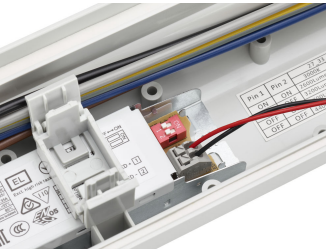

CoreLine Waterproof WT120C G2
PCU-12DPP

CoreLine waterproof gen3,
WT120C G3, All_in, lumen switch

CoreLine waterproof gen3,WT120C
G3, dimmable motion sensor

CoreLine waterproof gen3,
WT120C G3, ServiceTag, QR code
for easy access