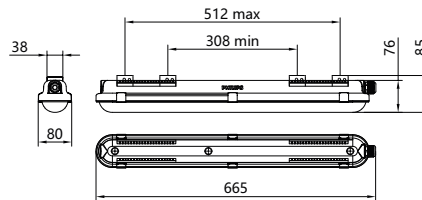

Versions

CoreLine waterproof gen3

Dimensional drawing

Product details

CoreLine Waterproof WT120C G2
PCU-7DPP

CoreLine waterproof WT120C G3,
toolless installation, waterproof
external connector (WEC3)

CoreLine waterproof gen3