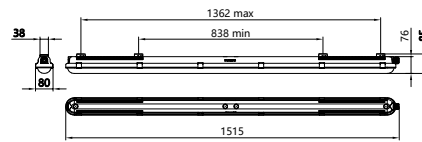

Versions

CoreLine waterproof gen3

Dimensional drawing

Product details

CoreLine Waterproof WT120C G2
PCU-7DPP

CoreLine waterproof WT120C G3,
toolless installation, waterproof
external connector (WEC3)

CoreLine waterproof gen3