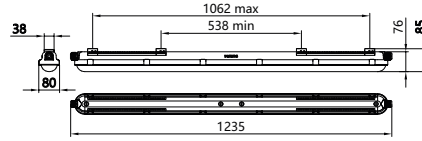

Versions

CoreLine waterproof gen3

Dimensional drawing

Product details

CoreLine Waterproof WT120C G2
PCU-7DPP

CoreLine waterproof WT120C G3,
toolless installation, waterproof
external connector (WEC3)

CoreLine waterproof gen3