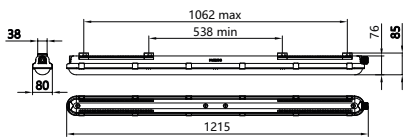

Versions

CoreLine waterproof gen3

Dimensional drawing

Product details

CoreLine Waterproof WT120C G2
PCU-7DPP

CoreLine waterproof WT120C G3,
toolless installation, waterproof
external connector (WEC3)

CoreLine waterproof gen3