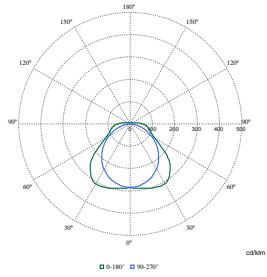

Polar Wide Diagrams

Polar Normal (separate) - 910505106533