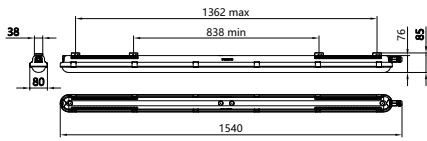

Versions

CoreLine waterproof gen3

Dimensional drawing

Product details

CoreLine Waterproof WT120C G2
PCU-7DPP

CoreLine waterproof WT120C G3,
toolless installation, waterproof
external connector (WEC3)

CoreLine waterproof gen3