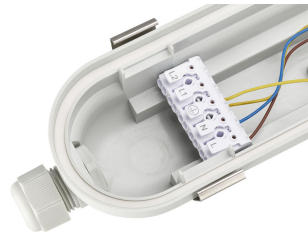

CoreLine waterproof WT120C G3,
toolless installation, clic-fix push-
in connector