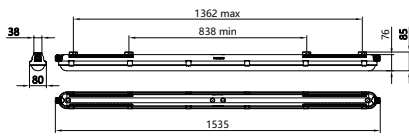

Versions

CoreLine waterproof gen3

Dimensional drawing

Product details

CoreLine Waterproof WT120C G2
PCU-7DPP

CoreLine waterproof WT120C G3,
toolless installation, waterproof
external connector (WEC3)

CoreLine waterproof gen3