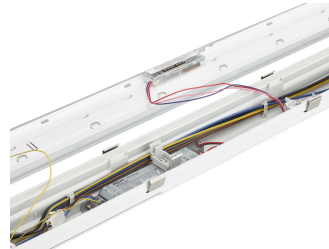

CoreLine Waterproof WT120C G2
PCU-12DPP

CoreLine waterproof gen3,
WT120C G3, All_in, lumen switch

CoreLine waterproof gen3,WT120C
G3, dimmable motion sensor

CoreLine waterproof gen3,
WT120C G3, ServiceTag, QR code
for easy access