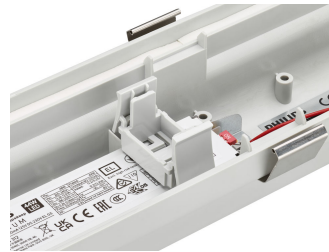

CoreLine waterproof gen3,
WT120C G3, easy LED board
replacement

CoreLine waterproof WT120C G3,
toolless installation, waterproof
external connector (WEC3)

CoreLine waterproof G3, WT120C
G3

CoreLine waterproof gen3,
WT120C G3, easy driver
replacement