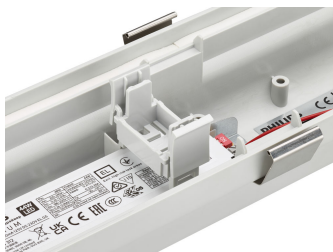

## Product details

CoreLine Waterproof WT120C G2  
PCU-7DPP

CoreLine waterproof WT120C G3,  
toolless installation, waterproof  
external connector (WEC3)

CoreLine waterproof gen3,  
WT120C G3, top view

CoreLine waterproof gen3,  
WT120C G3, easy driver  
replacement