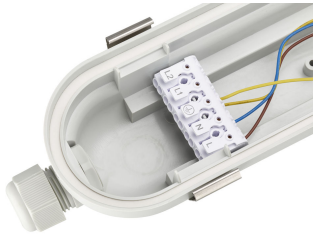

## Product details

CoreLine waterproof gen3,  
WT120C G3, easy driver  
replacement

CoreLine waterproof gen3,  
WT120C G3, easy LED board  
replacement

CoreLine waterproof WT120C G3,  
toolless installation, clic-fix push-  
in connector