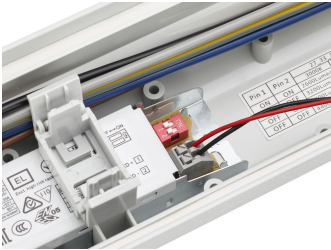

CoreLine waterproof gen3

Product details

CoreLine Waterproof WT120C G2
PCU-10DPP

CoreLine Waterproof WT120C G2
PCU-12DPP

CoreLine waterproof gen3,
WT120C G3, All_in, lumen switch