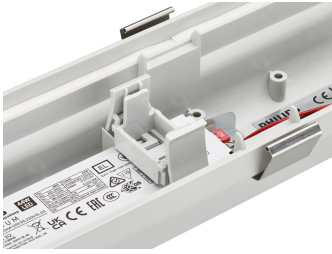

CoreLine waterproof gen3

Product details

CoreLine waterproof gen3,
WT120C G3, easy driver
replacement