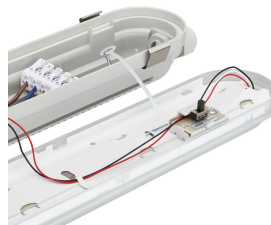

## Product details

CoreLine Waterproof WT120C G2  
PCU-7DPP

CoreLine waterproof WT120C G3,  
toolless installation, waterproof  
external connector (WEC3)

CoreLine waterproof gen3,  
WT120C G3, top view

CoreLine waterproof gen3,  
WT120C G3, easy driver  
replacement