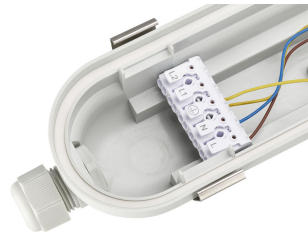

CoreLine waterproof G3, WT120C  
G3

CoreLine waterproof gen3,  
WT120C G3, easy driver  
replacement

CoreLine waterproof gen3,  
WT120C G3, easy LED board  
replacement

CoreLine waterproof WT120C G3,  
toolless installation, clic-fix push-  
in connector