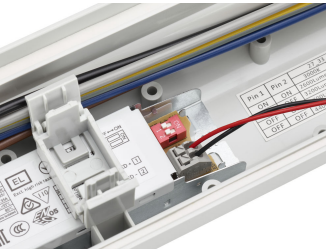

CoreLine waterproof gen3,
WT120C G3, All_in, lumen switch