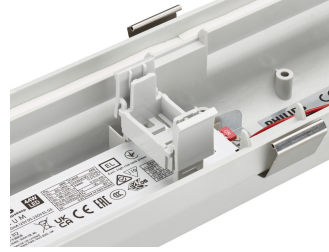

CoreLine waterproof gen3

Product details

CoreLine waterproof gen3,
WT120C G3,top view

CoreLine waterproof gen3,
WT120C G3, easy driver
replacement

CoreLine Waterproof WT120C G2
PCU-10DPP