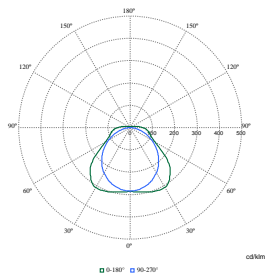

Order Code	Full Product Name	Product family code
35990200	WT120C G3 40S/840 PSD L600	-
39007300	WT120C G3 40S/840 PSD TW1 L600	-
39006600	WT120C G3 24_29_35_40S/840 PSU TW3 L600	-
35979700	WT120C G3 34S/840 PSU TW3 L1500	-
35980300	WT120C G3 60S/840 PSU TW3 L1500	-
35981000	WT120C G3 80S/840 PSU TW3 L1500	-
35984100	WT120C G3 34S/840 PSR MDUPHW L1500	-
35985800	WT120C G3 80S/840 PSR MDUPHW L1500	-
35987200	WT120C G3 34S/840 PSR MDUPHW TW3 L1500	-
35989600	WT120C G3 60S/840 PSR MDUPHW TW3 L1500	-
35992600	WT120C G3 120S/840 PSD L1500	-
35995700	WT120C G3 80S/840 WIA TW3 L1500	WT120C_G
35996400	WT120C G3 80S/840 WIA L1500	WT120C_G
35998800	WT120C G3 60S/840 UE PSU L1500	-
35999500	WT120C G3 140S/840 UE PSU L1500	-
39001100	WT120C G3 80S/840 UE PSD L1500	-
39003500	WT121C G3 60S/840 PSU L1500	-
39010300	WT120C G3 60S/840 PSD TW3 L1500	-
39011000	WT120C G3 80S/840 PSD TW3 L1500	-
39017200	WT120C G3 60S/840 PSU ELB3 L1500	WT120C_G
33309499	WT120C G3 60S/840 PSU L1500	-
33310099	WT120C G3 80S/840 PSU L1500	-
33323099	WT120C G3 60S/840 PSU WEC3 L1500	-

Polar Wide Diagrams

Polar Normal (separate) - 910505106533