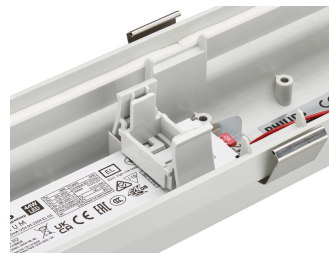

CoreLine waterproof gen3,
WT120C G3, easy driver
replacement