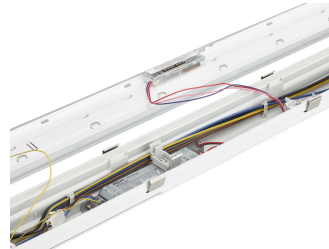

CoreLine waterproof gen3,WT120C
G3, dimmable motion sensor