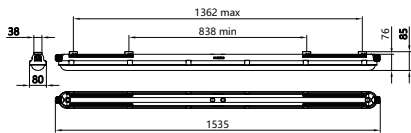

Dimensional drawing

CoreLine waterproof gen3

Dimensional drawing

Product details

CoreLine Waterproof WT120C G2
PCU-7DPP

CoreLine waterproof WT120C G3,
toolless installation, waterproof
external connector (WEC3)