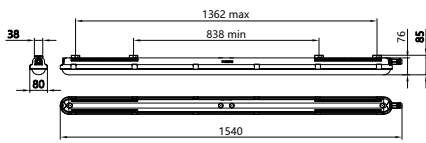

Dimensional drawing

CoreLine waterproof gen3

Dimensional drawing

Product details

CoreLine Waterproof WT120C G2
PCU-7DPP

CoreLine waterproof WT120C G3,
toolless installation, waterproof
external connector (WEC3)