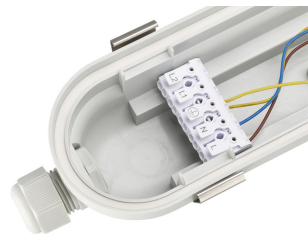

CoreLine waterproof G3, WT120C
G3

CoreLine waterproof gen3,
WT120C G3, easy driver
replacement

CoreLine waterproof gen3,
WT120C G3, easy LED board
replacement

CoreLine waterproof WT120C G3,
toolless installation, clic-fix push-
in connector