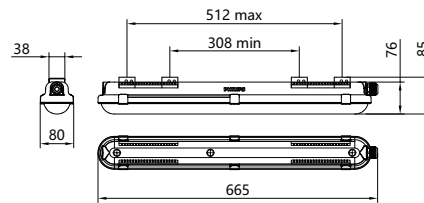

Dimensional drawing

CoreLine waterproof gen3

Dimensional drawing

Product details

CoreLine Waterproof WT120C G2
PCU-7DPP

CoreLine waterproof WT120C G3,
toolless installation, waterproof
external connector (WEC3)