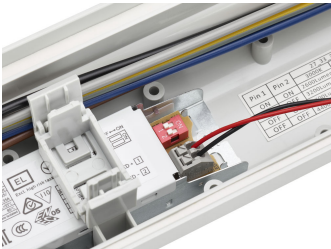

CoreLine waterproof gen3, WT120C G3, All_in, lumen switch