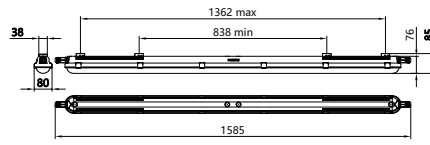

Dimensional drawing

CoreLine waterproof gen3

Dimensional drawing

Product details

CoreLine Waterproof WT120C G2
PCU-7DPP

CoreLine waterproof WT120C G3,
toolless installation, waterproof
external connector (WEC3)