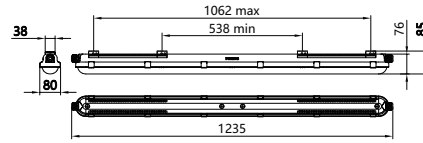

Dimensional drawing

CoreLine waterproof gen3

Dimensional drawing

Product details

CoreLine Waterproof WT120C G2
PCU-7DPP

CoreLine waterproof WT120C G3,
toolless installation, waterproof
external connector (WEC3)