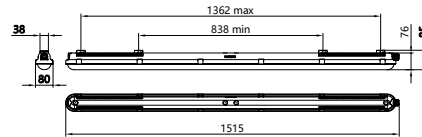

Dimensional drawing

CoreLine waterproof gen3

Dimensional drawing

Product details

CoreLine Waterproof WT120C G2
PCU-7DPP

CoreLine waterproof WT120C G3,
toolless installation, waterproof
external connector (WEC3)