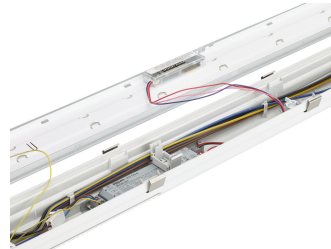

CoreLine waterproof gen3, WT120C G3, dimmable motion sensor