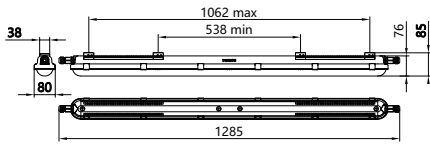

Dimensional drawing

CoreLine waterproof gen3

Dimensional drawing

Product details

CoreLine Waterproof WT120C G2
PCU-7DPP

CoreLine waterproof WT120C G3,
toolless installation, waterproof
external connector (WEC3)