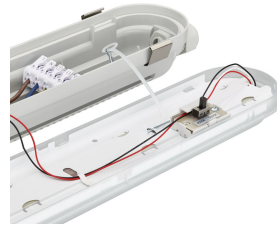

CoreLine waterproof WT120C G3, All-in, CCT switch