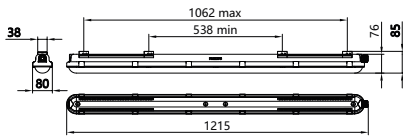

Dimensional drawing

CoreLine waterproof gen3

Dimensional drawing

Product details

CoreLine Waterproof WT120C G2
PCU-7DPP

CoreLine waterproof WT120C G3,
toolless installation, waterproof
external connector (WEC3)