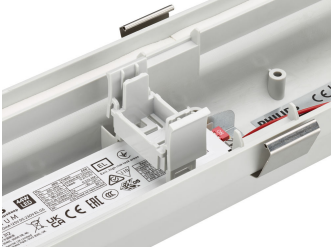

CoreLine waterproof gen3

Product details

CoreLine waterproof gen3, WT120C G3, easy driver replacement