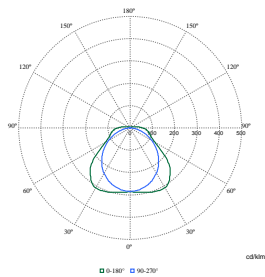

Order Code	Full Product Name	Product family code
910505106546	WT120C G3 120S/840 PSD L1500	-
910505106549	WT120C G3 80S/840 WIA TW3 L1500	WT120C_G
910505106550	WT120C G3 80S/840 WIA L1500	WT120C_G
910505106552	WT120C G3 60S/840 UE PSU L1500	-
910505106553	WT120C G3 140S/840 UE PSU L1500	-
910505106555	WT120C G3 80S/840 UE PSD L1500	-
910505106557	WT121C G3 60S/840 PSU L1500	-
910505106564	WT120C G3 60S/840 PSD TW3 L1500	-
910505106565	WT120C G3 80S/840 PSD TW3 L1500	-
910505106571	WT120C G3 60S/840 PSU ELB3 L1500	WT120C_G
911401835688	WT120C G3 34S/840 PSU L1500	-
911401835888	WT120C G3 60S/840 PSU L1500	-
911401835988	WT120C G3 80S/840 PSU L1500	-
911401836388	WT120C G3 100S/840 PSU L1500	-
911401836488	WT120C G3 120S/840 PSU L1500	-
911401837288	WT120C G3 60S/840 PSU WEC3 L1500	-
911401837388	WT120C G3 60S/840 PSU WEC3 TW1 L1500	-
911401837888	WT120C G3 60S/840 PSR MDUPHW L1500	-
911401838888	WT120C G3 80S/840 PSD L1500	-

Polar Wide Diagrams

Polar Normal (separate) - 910505106533