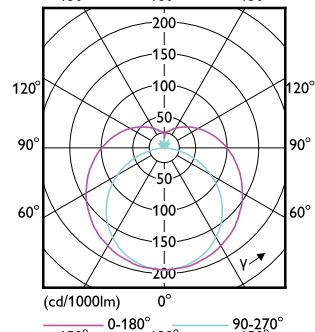

LED trubica CorePro InstantFit HF T5

Order Code	Full Product Name	Spotreba energie kWh/1	
			000 h
29540700	CorePro LEDtube HF 600mm HE 7.1W 830T5	8 kWh	
29542100	CorePro LEDtube HF 600mm HE 7.1W 840T5	8 kWh	
29544500	CorePro LEDtube HF 600mm HE 7.1W 865T5	8 kWh	
29552000	CorePro LEDtube HF 1500mm HE 20.5W 830T5	21 kWh	
29554400	CorePro LEDtube HF 1500mm HE 20.5W 840T5	21 kWh	
29556800	CorePro LEDtube HF 1500mm HE 20.5W 865T5	21 kWh	
29564300	CorePro LEDtube HF 1500mm HO 26.7W 830T5	27 kWh	
29566700	CorePro LEDtube HF 1500mm HO 26.7W 840T5	27 kWh	
29568100	CorePro LEDtube HF 1500mm HO 26.7W 865T5	27 kWh	
29546900	CorePro LEDtube HF 1200mm HE 17.1W 830T5	18 kWh	
29548300	CorePro LEDtube HF 1200mm HE 17.1W 840T5	18 kWh	
29550600	CorePro LEDtube HF 1200mm HE 17.1W 865T5	18 kWh	
29558200	CorePro LEDtube HF 1200mm HO 26.7W 830T5	27 kWh	
29560500	CorePro LEDtube HF 1200mm HO 26.7W 840T5	27 kWh	
29562900	CorePro LEDtube HF 1200mm HO 26.7W 865T5	27 kWh