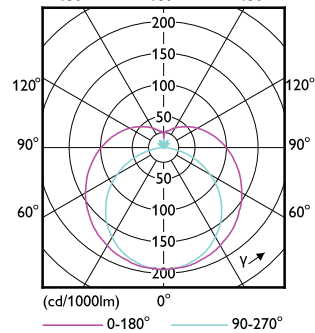

LED trubica CorePro InstantFit HF T5

Order Code	Full Product Name	Spotreba energie kWh/1	
			000 h
29540700	CorePro LEDtube HF 600mm HE 7.1W 830T5	8 kWh	
29542100	CorePro LEDtube HF 600mm HE 7.1W 840T5	8 kWh	
29544500	CorePro LEDtube HF 600mm HE 7.1W 865T5	8 kWh	
29552000	CorePro LEDtube HF 1500mm HE 20.5W 830T5	21 kWh	
29554400	CorePro LEDtube HF 1500mm HE 20.5W 840T5	21 kWh	
29556800	CorePro LEDtube HF 1500mm HE 20.5W 865T5	21 kWh	
29564300	CorePro LEDtube HF 1500mm HO 26.7W 830T5	27 kWh	
29566700	CorePro LEDtube HF 1500mm HO 26.7W 840T5	27 kWh	
29568100	CorePro LEDtube HF 1500mm HO 26.7W 865T5	27 kWh	
29546900	CorePro LEDtube HF 1200mm HE 17.1W 830T5	18 kWh	
29548300	CorePro LEDtube HF 1200mm HE 17.1W 840T5	18 kWh	
29550600	CorePro LEDtube HF 1200mm HE 17.1W 865T5	18 kWh	
29558200	CorePro LEDtube HF 1200mm HO 26.7W 830T5	27 kWh	
29560500	CorePro LEDtube HF 1200mm HO 26.7W 840T5	27 kWh	
29562900	CorePro LEDtube HF 1200mm HO 26.7W 865T5	27 kWh