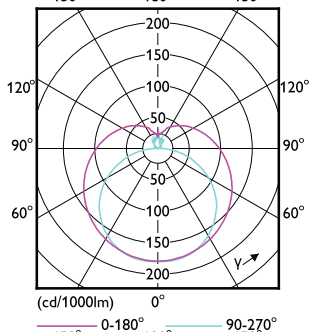

LED trubica CorePro InstantFit HF T5

Order Code	Full Product Name	Spotreba energie kWh/1	
			000 h
29540700	CorePro LEDtube HF 600mm HE 7.1W 830T5	8 kWh	
29542100	CorePro LEDtube HF 600mm HE 7.1W 840T5	8 kWh	
29544500	CorePro LEDtube HF 600mm HE 7.1W 865T5	8 kWh	
29552000	CorePro LEDtube HF 1500mm HE 20.5W 830T5	21 kWh	
29554400	CorePro LEDtube HF 1500mm HE 20.5W 840T5	21 kWh	
29556800	CorePro LEDtube HF 1500mm HE 20.5W 865T5	21 kWh	
29564300	CorePro LEDtube HF 1500mm HO 26.7W 830T5	27 kWh	
29566700	CorePro LEDtube HF 1500mm HO 26.7W 840T5	27 kWh	
29568100	CorePro LEDtube HF 1500mm HO 26.7W 865T5	27 kWh	
29546900	CorePro LEDtube HF 1200mm HE 17.1W 830T5	18 kWh	
29548300	CorePro LEDtube HF 1200mm HE 17.1W 840T5	18 kWh	
29550600	CorePro LEDtube HF 1200mm HE 17.1W 865T5	18 kWh	
29558200	CorePro LEDtube HF 1200mm HO 26.7W 830T5	27 kWh	
29560500	CorePro LEDtube HF 1200mm HO 26.7W 840T5	27 kWh	
29562900	CorePro LEDtube HF 1200mm HO 26.7W 865T5	27 kWh