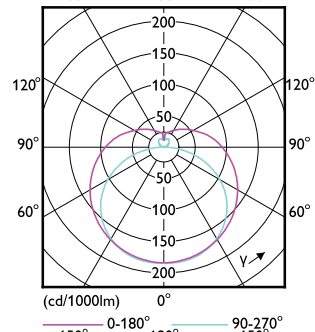

LED trubica CorePro InstantFit HF T5

Order Code	Full Product Name	Spotreba energie kWh/1	
			000 h
29540700	CorePro LEDtube HF 600mm HE 7.1W 830T5	8 kWh	
29542100	CorePro LEDtube HF 600mm HE 7.1W 840T5	8 kWh	
29544500	CorePro LEDtube HF 600mm HE 7.1W 865T5	8 kWh	
29552000	CorePro LEDtube HF 1500mm HE 20.5W 830T5	21 kWh	
29554400	CorePro LEDtube HF 1500mm HE 20.5W 840T5	21 kWh	
29556800	CorePro LEDtube HF 1500mm HE 20.5W 865T5	21 kWh	
29564300	CorePro LEDtube HF 1500mm HO 26.7W 830T5	27 kWh	
29566700	CorePro LEDtube HF 1500mm HO 26.7W 840T5	27 kWh	
29568100	CorePro LEDtube HF 1500mm HO 26.7W 865T5	27 kWh	
29546900	CorePro LEDtube HF 1200mm HE 17.1W 830T5	18 kWh	
29548300	CorePro LEDtube HF 1200mm HE 17.1W 840T5	18 kWh	
29550600	CorePro LEDtube HF 1200mm HE 17.1W 865T5	18 kWh	
29558200	CorePro LEDtube HF 1200mm HO 26.7W 830T5	27 kWh	
29560500	CorePro LEDtube HF 1200mm HO 26.7W 840T5	27 kWh	
29562900	CorePro LEDtube HF 1200mm HO 26.7W 865T5	27 kWh