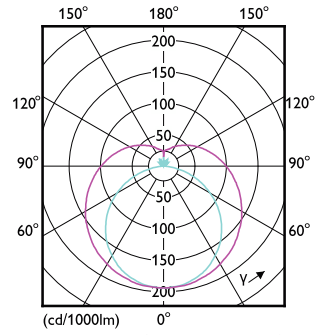

LED trubica CorePro InstantFit HF T5

Order Code	Full Product Name	Spotreba energie kWh/1	
			000 h
29540700	CorePro LEDtube HF 600mm HE 7.1W 830T5	8 kWh	
29542100	CorePro LEDtube HF 600mm HE 7.1W 840T5	8 kWh	
29544500	CorePro LEDtube HF 600mm HE 7.1W 865T5	8 kWh	
29552000	CorePro LEDtube HF 1500mm HE 20.5W 830T5	21 kWh	
29554400	CorePro LEDtube HF 1500mm HE 20.5W 840T5	21 kWh	
29556800	CorePro LEDtube HF 1500mm HE 20.5W 865T5	21 kWh	
29564300	CorePro LEDtube HF 1500mm HO 26.7W 830T5	27 kWh	
29566700	CorePro LEDtube HF 1500mm HO 26.7W 840T5	27 kWh	
29568100	CorePro LEDtube HF 1500mm HO 26.7W 865T5	27 kWh	
29546900	CorePro LEDtube HF 1200mm HE 17.1W 830T5	18 kWh	
29548300	CorePro LEDtube HF 1200mm HE 17.1W 840T5	18 kWh	
29550600	CorePro LEDtube HF 1200mm HE 17.1W 865T5	18 kWh	
29558200	CorePro LEDtube HF 1200mm HO 26.7W 830T5	27 kWh	
29560500	CorePro LEDtube HF 1200mm HO 26.7W 840T5	27 kWh	
29562900	CorePro LEDtube HF 1200mm HO 26.7W 865T5	27 kWh