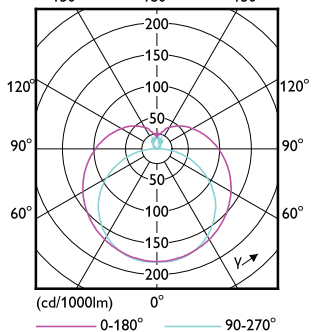

LED trubica CorePro InstantFit HF T5

Order Code	Full Product Name	Spotreba energie kWh/1	
			000 h
29540700	CorePro LEDtube HF 600mm HE 7.1W 830T5	8 kWh	
29542100	CorePro LEDtube HF 600mm HE 7.1W 840T5	8 kWh	
29544500	CorePro LEDtube HF 600mm HE 7.1W 865T5	8 kWh	
29552000	CorePro LEDtube HF 1500mm HE 20.5W 830T5	21 kWh	
29554400	CorePro LEDtube HF 1500mm HE 20.5W 840T5	21 kWh	
29556800	CorePro LEDtube HF 1500mm HE 20.5W 865T5	21 kWh	
29564300	CorePro LEDtube HF 1500mm HO 26.7W 830T5	27 kWh	
29566700	CorePro LEDtube HF 1500mm HO 26.7W 840T5	27 kWh	
29568100	CorePro LEDtube HF 1500mm HO 26.7W 865T5	27 kWh	
29546900	CorePro LEDtube HF 1200mm HE 17.1W 830T5	18 kWh	
29548300	CorePro LEDtube HF 1200mm HE 17.1W 840T5	18 kWh	
29550600	CorePro LEDtube HF 1200mm HE 17.1W 865T5	18 kWh	
29558200	CorePro LEDtube HF 1200mm HO 26.7W 830T5	27 kWh	
29560500	CorePro LEDtube HF 1200mm HO 26.7W 840T5	27 kWh	
29562900	CorePro LEDtube HF 1200mm HO 26.7W 865T5	27 kWh