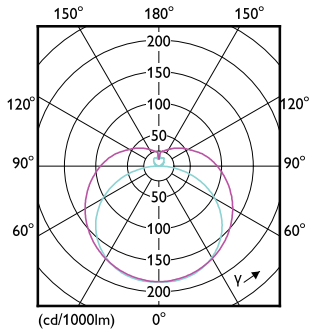

LED trubica CorePro InstantFit HF T5

Order Code	Full Product Name	Spotreba energie kWh/1	
			000 h
29540700	CorePro LEDtube HF 600mm HE 7.1W 830T5	8 kWh	
29542100	CorePro LEDtube HF 600mm HE 7.1W 840T5	8 kWh	
29544500	CorePro LEDtube HF 600mm HE 7.1W 865T5	8 kWh	
29552000	CorePro LEDtube HF 1500mm HE 20.5W 830T5	21 kWh	
29554400	CorePro LEDtube HF 1500mm HE 20.5W 840T5	21 kWh	
29556800	CorePro LEDtube HF 1500mm HE 20.5W 865T5	21 kWh	
29564300	CorePro LEDtube HF 1500mm HO 26.7W 830T5	27 kWh	
29566700	CorePro LEDtube HF 1500mm HO 26.7W 840T5	27 kWh	
29568100	CorePro LEDtube HF 1500mm HO 26.7W 865T5	27 kWh	
29546900	CorePro LEDtube HF 1200mm HE 17.1W 830T5	18 kWh	
29548300	CorePro LEDtube HF 1200mm HE 17.1W 840T5	18 kWh	
29550600	CorePro LEDtube HF 1200mm HE 17.1W 865T5	18 kWh	
29558200	CorePro LEDtube HF 1200mm HO 26.7W 830T5	27 kWh	
29560500	CorePro LEDtube HF 1200mm HO 26.7W 840T5	27 kWh	
29562900	CorePro LEDtube HF 1200mm HO 26.7W 865T5	27 kWh