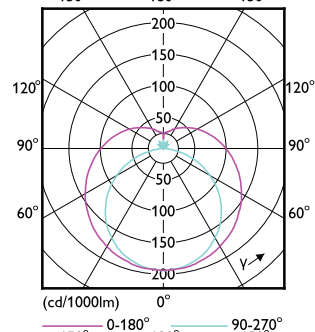

LED trubica CorePro InstantFit HF T5

Order Code	Full Product Name	Spotreba energie kWh/1	
			000 h
29540700	CorePro LEDtube HF 600mm HE 7.1W 830T5	8 kWh	
29542100	CorePro LEDtube HF 600mm HE 7.1W 840T5	8 kWh	
29544500	CorePro LEDtube HF 600mm HE 7.1W 865T5	8 kWh	
29552000	CorePro LEDtube HF 1500mm HE 20.5W 830T5	21 kWh	
29554400	CorePro LEDtube HF 1500mm HE 20.5W 840T5	21 kWh	
29556800	CorePro LEDtube HF 1500mm HE 20.5W 865T5	21 kWh	
29564300	CorePro LEDtube HF 1500mm HO 26.7W 830T5	27 kWh	
29566700	CorePro LEDtube HF 1500mm HO 26.7W 840T5	27 kWh	
29568100	CorePro LEDtube HF 1500mm HO 26.7W 865T5	27 kWh	
29546900	CorePro LEDtube HF 1200mm HE 17.1W 830T5	18 kWh	
29548300	CorePro LEDtube HF 1200mm HE 17.1W 840T5	18 kWh	
29550600	CorePro LEDtube HF 1200mm HE 17.1W 865T5	18 kWh	
29558200	CorePro LEDtube HF 1200mm HO 26.7W 830T5	27 kWh	
29560500	CorePro LEDtube HF 1200mm HO 26.7W 840T5	27 kWh	
29562900	CorePro LEDtube HF 1200mm HO 26.7W 865T5	27 kWh