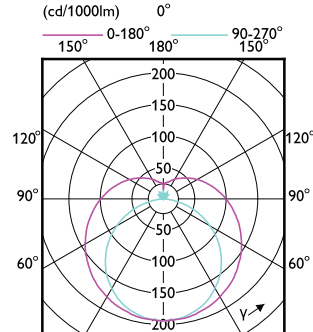

CorePro LEDtube InstantFit HF T5

Godkjenning og bruksområde

Order Code	Full Product Name	Energiforbruk kWh/ 1000 t
929003774102	CorePro LEDtube HF 600mm HE 7.1W 830T5	8 kWh
929003774202	CorePro LEDtube HF 600mm HE 7.1W 840T5	8 kWh
929003774302	CorePro LEDtube HF 600mm HE 7.1W 865T5	8 kWh
929003774702	CorePro LEDtube HF 1500mm HE 20.5W 830T5	21 kWh
929003774802	CorePro LEDtube HF 1500mm HE 20.5W 840T5	21 kWh
929003774902	CorePro LEDtube HF 1500mm HE 20.5W 865T5	21 kWh
929003775302	CorePro LEDtube HF 1500mm HO 26.7W 830T5	27 kWh
929003775402	CorePro LEDtube HF 1500mm HO 26.7W 840T5	27 kWh
929003775502	CorePro LEDtube HF 1500mm HO 26.7W 865T5	27 kWh
929003774402	CorePro LEDtube HF 1200mm HE 17.1W 830T5	18 kWh
929003774502	CorePro LEDtube HF 1200mm HE 17.1W 840T5	18 kWh
929003774602	CorePro LEDtube HF 1200mm HE 17.1W 865T5	18 kWh
929003775002	CorePro LEDtube HF 1200mm HO 26.7W 830T5	27 kWh
929003775102	CorePro LEDtube HF 1200mm HO 26.7W 840T5	27 kWh
929003775202	CorePro LEDtube HF 1200mm HO 26.7W 865T5	27 kWh