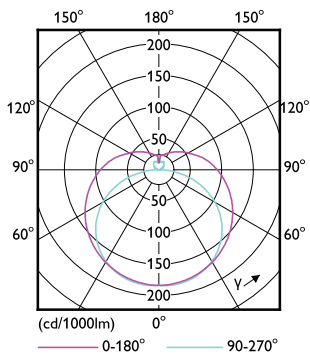

CorePro LEDtube InstantFit HF T5

Godkjenning og bruksområde

Order Code	Full Product Name	Energiforbruk kWh/ 1000 t
929003774102	CorePro LEDtube HF 600mm HE 7.1W 830T5	8 kWh
929003774202	CorePro LEDtube HF 600mm HE 7.1W 840T5	8 kWh
929003774302	CorePro LEDtube HF 600mm HE 7.1W 865T5	8 kWh
929003774702	CorePro LEDtube HF 1500mm HE 20.5W 830T5	21 kWh
929003774802	CorePro LEDtube HF 1500mm HE 20.5W 840T5	21 kWh
929003774902	CorePro LEDtube HF 1500mm HE 20.5W 865T5	21 kWh
929003775302	CorePro LEDtube HF 1500mm HO 26.7W 830T5	27 kWh
929003775402	CorePro LEDtube HF 1500mm HO 26.7W 840T5	27 kWh
929003775502	CorePro LEDtube HF 1500mm HO 26.7W 865T5	27 kWh
929003774402	CorePro LEDtube HF 1200mm HE 17.1W 830T5	18 kWh
929003774502	CorePro LEDtube HF 1200mm HE 17.1W 840T5	18 kWh
929003774602	CorePro LEDtube HF 1200mm HE 17.1W 865T5	18 kWh
929003775002	CorePro LEDtube HF 1200mm HO 26.7W 830T5	27 kWh
929003775102	CorePro LEDtube HF 1200mm HO 26.7W 840T5	27 kWh
929003775202	CorePro LEDtube HF 1200mm HO 26.7W 865T5	27 kWh