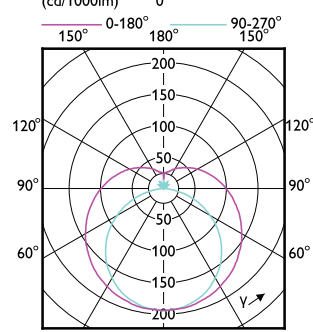

CorePro LEDtube InstantFit HF T5

Godkjenning og bruksområde

Order Code	Full Product Name	Energiforbruk kWh/ 1000 t
929003774102	CorePro LEDtube HF 600mm HE 7.1W 830T5	8 kWh
929003774202	CorePro LEDtube HF 600mm HE 7.1W 840T5	8 kWh
929003774302	CorePro LEDtube HF 600mm HE 7.1W 865T5	8 kWh
929003774702	CorePro LEDtube HF 1500mm HE 20.5W 830T5	21 kWh
929003774802	CorePro LEDtube HF 1500mm HE 20.5W 840T5	21 kWh
929003774902	CorePro LEDtube HF 1500mm HE 20.5W 865T5	21 kWh
929003775302	CorePro LEDtube HF 1500mm HO 26.7W 830T5	27 kWh
929003775402	CorePro LEDtube HF 1500mm HO 26.7W 840T5	27 kWh
929003775502	CorePro LEDtube HF 1500mm HO 26.7W 865T5	27 kWh
929003774402	CorePro LEDtube HF 1200mm HE 17.1W 830T5	18 kWh
929003774502	CorePro LEDtube HF 1200mm HE 17.1W 840T5	18 kWh
929003774602	CorePro LEDtube HF 1200mm HE 17.1W 865T5	18 kWh
929003775002	CorePro LEDtube HF 1200mm HO 26.7W 830T5	27 kWh
929003775102	CorePro LEDtube HF 1200mm HO 26.7W 840T5	27 kWh
929003775202	CorePro LEDtube HF 1200mm HO 26.7W 865T5	27 kWh