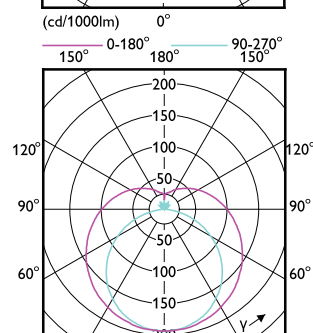

CorePro LEDtube InstantFit HF T5

Godkjenning og bruksområde

Order Code	Full Product Name	Energiforbruk kWh/ 1000 t
929003774102	CorePro LEDtube HF 600mm HE 7.1W 830T5	8 kWh
929003774202	CorePro LEDtube HF 600mm HE 7.1W 840T5	8 kWh
929003774302	CorePro LEDtube HF 600mm HE 7.1W 865T5	8 kWh
929003774702	CorePro LEDtube HF 1500mm HE 20.5W 830T5	21 kWh
929003774802	CorePro LEDtube HF 1500mm HE 20.5W 840T5	21 kWh
929003774902	CorePro LEDtube HF 1500mm HE 20.5W 865T5	21 kWh
929003775302	CorePro LEDtube HF 1500mm HO 26.7W 830T5	27 kWh
929003775402	CorePro LEDtube HF 1500mm HO 26.7W 840T5	27 kWh
929003775502	CorePro LEDtube HF 1500mm HO 26.7W 865T5	27 kWh
929003774402	CorePro LEDtube HF 1200mm HE 17.1W 830T5	18 kWh
929003774502	CorePro LEDtube HF 1200mm HE 17.1W 840T5	18 kWh
929003774602	CorePro LEDtube HF 1200mm HE 17.1W 865T5	18 kWh
929003775002	CorePro LEDtube HF 1200mm HO 26.7W 830T5	27 kWh
929003775102	CorePro LEDtube HF 1200mm HO 26.7W 840T5	27 kWh
929003775202	CorePro LEDtube HF 1200mm HO 26.7W 865T5	27 kWh