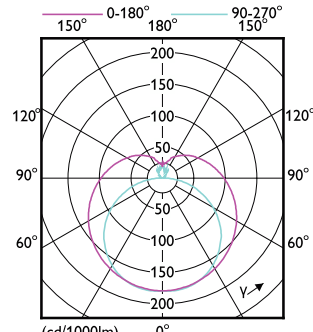

CorePro LEDtube InstantFit HF T5

Godkjenning og bruksområde

Order Code	Full Product Name	Energiforbruk kWh/ 1000 t
929003774102	CorePro LEDtube HF 600mm HE 7.1W 830T5	8 kWh
929003774202	CorePro LEDtube HF 600mm HE 7.1W 840T5	8 kWh
929003774302	CorePro LEDtube HF 600mm HE 7.1W 865T5	8 kWh
929003774702	CorePro LEDtube HF 1500mm HE 20.5W 830T5	21 kWh
929003774802	CorePro LEDtube HF 1500mm HE 20.5W 840T5	21 kWh
929003774902	CorePro LEDtube HF 1500mm HE 20.5W 865T5	21 kWh
929003775302	CorePro LEDtube HF 1500mm HO 26.7W 830T5	27 kWh
929003775402	CorePro LEDtube HF 1500mm HO 26.7W 840T5	27 kWh
929003775502	CorePro LEDtube HF 1500mm HO 26.7W 865T5	27 kWh
929003774402	CorePro LEDtube HF 1200mm HE 17.1W 830T5	18 kWh
929003774502	CorePro LEDtube HF 1200mm HE 17.1W 840T5	18 kWh
929003774602	CorePro LEDtube HF 1200mm HE 17.1W 865T5	18 kWh
929003775002	CorePro LEDtube HF 1200mm HO 26.7W 830T5	27 kWh
929003775102	CorePro LEDtube HF 1200mm HO 26.7W 840T5	27 kWh
929003775202	CorePro LEDtube HF 1200mm HO 26.7W 865T5	27 kWh