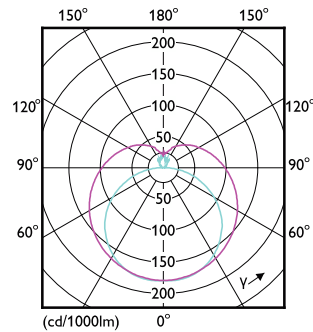

CorePro LEDtube InstantFit HF T5

Godkjenning og bruksområde

Order Code	Full Product Name	Energiforbruk kWh/ 1000 t
929003774102	CorePro LEDtube HF 600mm HE 7.1W 830T5	8 kWh
929003774202	CorePro LEDtube HF 600mm HE 7.1W 840T5	8 kWh
929003774302	CorePro LEDtube HF 600mm HE 7.1W 865T5	8 kWh
929003774702	CorePro LEDtube HF 1500mm HE 20.5W 830T5	21 kWh
929003774802	CorePro LEDtube HF 1500mm HE 20.5W 840T5	21 kWh
929003774902	CorePro LEDtube HF 1500mm HE 20.5W 865T5	21 kWh
929003775302	CorePro LEDtube HF 1500mm HO 26.7W 830T5	27 kWh
929003775402	CorePro LEDtube HF 1500mm HO 26.7W 840T5	27 kWh
929003775502	CorePro LEDtube HF 1500mm HO 26.7W 865T5	27 kWh
929003774402	CorePro LEDtube HF 1200mm HE 17.1W 830T5	18 kWh
929003774502	CorePro LEDtube HF 1200mm HE 17.1W 840T5	18 kWh
929003774602	CorePro LEDtube HF 1200mm HE 17.1W 865T5	18 kWh
929003775002	CorePro LEDtube HF 1200mm HO 26.7W 830T5	27 kWh
929003775102	CorePro LEDtube HF 1200mm HO 26.7W 840T5	27 kWh
929003775202	CorePro LEDtube HF 1200mm HO 26.7W 865T5	27 kWh