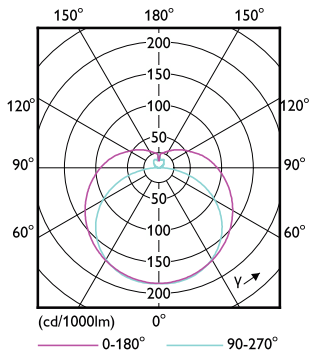

CorePro LED-buis InstantFit HF T5

Keurmerken en classificaties

Order Code	Full Product Name	Energieverbruik kWh/ 1.000 uur
8720169295407	CorePro LEDtube HF 600mm HE 7.1W 830T5	8 kWh
8720169295421	CorePro LEDtube HF 600mm HE 7.1W 840T5	8 kWh
8720169295445	CorePro LEDtube HF 600mm HE 7.1W 865T5	8 kWh
8720169295520	CorePro LEDtube HF 1500mm HE 20.5W 830T5	21 kWh
8720169295544	CorePro LEDtube HF 1500mm HE 20.5W 840T5	21 kWh
8720169295568	CorePro LEDtube HF 1500mm HE 20.5W 865T5	21 kWh
8720169295643	CorePro LEDtube HF 1500mm HO 26.7W 830T5	27 kWh
8720169295667	CorePro LEDtube HF 1500mm HO 26.7W 840T5	27 kWh
8720169295681	CorePro LEDtube HF 1500mm HO 26.7W 865T5	27 kWh
8720169295469	CorePro LEDtube HF 1200mm HE 17.1W 830T5	18 kWh
8720169295483	CorePro LEDtube HF 1200mm HE 17.1W 840T5	18 kWh
8720169295506	CorePro LEDtube HF 1200mm HE 17.1W 865T5	18 kWh
8720169295582	CorePro LEDtube HF 1200mm HO 26.7W 830T5	27 kWh
8720169295605	CorePro LEDtube HF 1200mm HO 26.7W 840T5	27 kWh
8720169295629	CorePro LEDtube HF 1200mm HO 26.7W 865T5	27 kWh