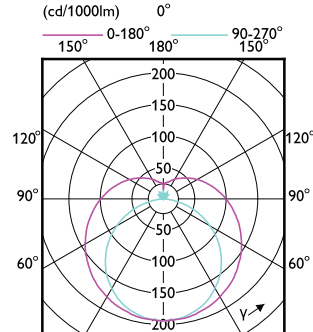

CorePro LED-buis InstantFit HF T5

Keurmerken en classificaties

Order Code	Full Product Name	Energieverbruik kWh/ 1.000 uur
8720169295407	CorePro LEDtube HF 600mm HE 7.1W 830T5	8 kWh
8720169295421	CorePro LEDtube HF 600mm HE 7.1W 840T5	8 kWh
8720169295445	CorePro LEDtube HF 600mm HE 7.1W 865T5	8 kWh
8720169295520	CorePro LEDtube HF 1500mm HE 20.5W 830T5	21 kWh
8720169295544	CorePro LEDtube HF 1500mm HE 20.5W 840T5	21 kWh
8720169295568	CorePro LEDtube HF 1500mm HE 20.5W 865T5	21 kWh
8720169295643	CorePro LEDtube HF 1500mm HO 26.7W 830T5	27 kWh
8720169295667	CorePro LEDtube HF 1500mm HO 26.7W 840T5	27 kWh
8720169295681	CorePro LEDtube HF 1500mm HO 26.7W 865T5	27 kWh
8720169295469	CorePro LEDtube HF 1200mm HE 17.1W 830T5	18 kWh
8720169295483	CorePro LEDtube HF 1200mm HE 17.1W 840T5	18 kWh
8720169295506	CorePro LEDtube HF 1200mm HE 17.1W 865T5	18 kWh
8720169295582	CorePro LEDtube HF 1200mm HO 26.7W 830T5	27 kWh
8720169295605	CorePro LEDtube HF 1200mm HO 26.7W 840T5	27 kWh
8720169295629	CorePro LEDtube HF 1200mm HO 26.7W 865T5	27 kWh