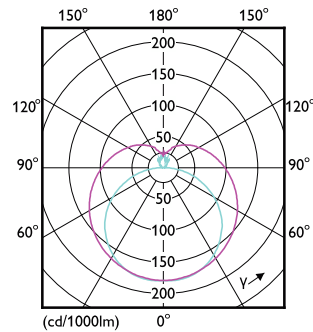

CorePro LED-buis InstantFit HF T5

Keurmerken en classificaties

Order Code	Full Product Name	Energieverbruik kWh/ 1.000 uur
8720169295407	CorePro LEDtube HF 600mm HE 7.1W 830T5	8 kWh
8720169295421	CorePro LEDtube HF 600mm HE 7.1W 840T5	8 kWh
8720169295445	CorePro LEDtube HF 600mm HE 7.1W 865T5	8 kWh
8720169295520	CorePro LEDtube HF 1500mm HE 20.5W 830T5	21 kWh
8720169295544	CorePro LEDtube HF 1500mm HE 20.5W 840T5	21 kWh
8720169295568	CorePro LEDtube HF 1500mm HE 20.5W 865T5	21 kWh
8720169295643	CorePro LEDtube HF 1500mm HO 26.7W 830T5	27 kWh
8720169295667	CorePro LEDtube HF 1500mm HO 26.7W 840T5	27 kWh
8720169295681	CorePro LEDtube HF 1500mm HO 26.7W 865T5	27 kWh
8720169295469	CorePro LEDtube HF 1200mm HE 17.1W 830T5	18 kWh
8720169295483	CorePro LEDtube HF 1200mm HE 17.1W 840T5	18 kWh
8720169295506	CorePro LEDtube HF 1200mm HE 17.1W 865T5	18 kWh
8720169295582	CorePro LEDtube HF 1200mm HO 26.7W 830T5	27 kWh
8720169295605	CorePro LEDtube HF 1200mm HO 26.7W 840T5	27 kWh
8720169295629	CorePro LEDtube HF 1200mm HO 26.7W 865T5	27 kWh