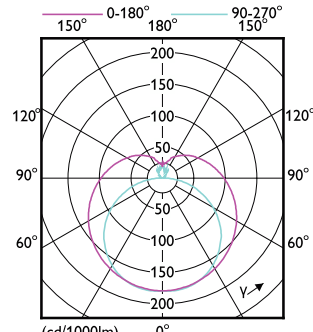

CorePro LED-buis InstantFit HF T5

Keurmerken en classificaties

Order Code	Full Product Name	Energieverbruik kWh/ 1.000 uur
8720169295407	CorePro LEDtube HF 600mm HE 7.1W 830T5	8 kWh
8720169295421	CorePro LEDtube HF 600mm HE 7.1W 840T5	8 kWh
8720169295445	CorePro LEDtube HF 600mm HE 7.1W 865T5	8 kWh
8720169295520	CorePro LEDtube HF 1500mm HE 20.5W 830T5	21 kWh
8720169295544	CorePro LEDtube HF 1500mm HE 20.5W 840T5	21 kWh
8720169295568	CorePro LEDtube HF 1500mm HE 20.5W 865T5	21 kWh
8720169295643	CorePro LEDtube HF 1500mm HO 26.7W 830T5	27 kWh
8720169295667	CorePro LEDtube HF 1500mm HO 26.7W 840T5	27 kWh
8720169295681	CorePro LEDtube HF 1500mm HO 26.7W 865T5	27 kWh
8720169295469	CorePro LEDtube HF 1200mm HE 17.1W 830T5	18 kWh
8720169295483	CorePro LEDtube HF 1200mm HE 17.1W 840T5	18 kWh
8720169295506	CorePro LEDtube HF 1200mm HE 17.1W 865T5	18 kWh
8720169295582	CorePro LEDtube HF 1200mm HO 26.7W 830T5	27 kWh
8720169295605	CorePro LEDtube HF 1200mm HO 26.7W 840T5	27 kWh
8720169295629	CorePro LEDtube HF 1200mm HO 26.7W 865T5	27 kWh