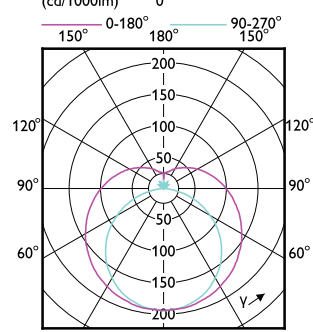

CorePro LED-buis InstantFit HF T5

Keurmerken en classificaties

Order Code	Full Product Name	Energieverbruik kWh/ 1.000 uur
8720169295407	CorePro LEDtube HF 600mm HE 7.1W 830T5	8 kWh
8720169295421	CorePro LEDtube HF 600mm HE 7.1W 840T5	8 kWh
8720169295445	CorePro LEDtube HF 600mm HE 7.1W 865T5	8 kWh
8720169295520	CorePro LEDtube HF 1500mm HE 20.5W 830T5	21 kWh
8720169295544	CorePro LEDtube HF 1500mm HE 20.5W 840T5	21 kWh
8720169295568	CorePro LEDtube HF 1500mm HE 20.5W 865T5	21 kWh
8720169295643	CorePro LEDtube HF 1500mm HO 26.7W 830T5	27 kWh
8720169295667	CorePro LEDtube HF 1500mm HO 26.7W 840T5	27 kWh
8720169295681	CorePro LEDtube HF 1500mm HO 26.7W 865T5	27 kWh
8720169295469	CorePro LEDtube HF 1200mm HE 17.1W 830T5	18 kWh
8720169295483	CorePro LEDtube HF 1200mm HE 17.1W 840T5	18 kWh
8720169295506	CorePro LEDtube HF 1200mm HE 17.1W 865T5	18 kWh
8720169295582	CorePro LEDtube HF 1200mm HO 26.7W 830T5	27 kWh
8720169295605	CorePro LEDtube HF 1200mm HO 26.7W 840T5	27 kWh
8720169295629	CorePro LEDtube HF 1200mm HO 26.7W 865T5	27 kWh