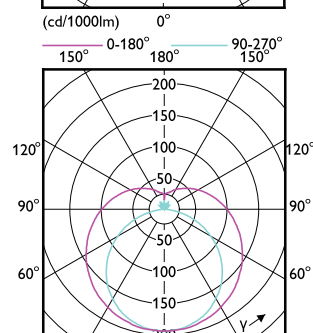

CorePro LED-buis InstantFit HF T5

Keurmerken en classificaties

Order Code	Full Product Name	Energieverbruik kWh/ 1.000 uur
8720169295407	CorePro LEDtube HF 600mm HE 7.1W 830T5	8 kWh
8720169295421	CorePro LEDtube HF 600mm HE 7.1W 840T5	8 kWh
8720169295445	CorePro LEDtube HF 600mm HE 7.1W 865T5	8 kWh
8720169295520	CorePro LEDtube HF 1500mm HE 20.5W 830T5	21 kWh
8720169295544	CorePro LEDtube HF 1500mm HE 20.5W 840T5	21 kWh
8720169295568	CorePro LEDtube HF 1500mm HE 20.5W 865T5	21 kWh
8720169295643	CorePro LEDtube HF 1500mm HO 26.7W 830T5	27 kWh
8720169295667	CorePro LEDtube HF 1500mm HO 26.7W 840T5	27 kWh
8720169295681	CorePro LEDtube HF 1500mm HO 26.7W 865T5	27 kWh
8720169295469	CorePro LEDtube HF 1200mm HE 17.1W 830T5	18 kWh
8720169295483	CorePro LEDtube HF 1200mm HE 17.1W 840T5	18 kWh
8720169295506	CorePro LEDtube HF 1200mm HE 17.1W 865T5	18 kWh
8720169295582	CorePro LEDtube HF 1200mm HO 26.7W 830T5	27 kWh
8720169295605	CorePro LEDtube HF 1200mm HO 26.7W 840T5	27 kWh
8720169295629	CorePro LEDtube HF 1200mm HO 26.7W 865T5	27 kWh