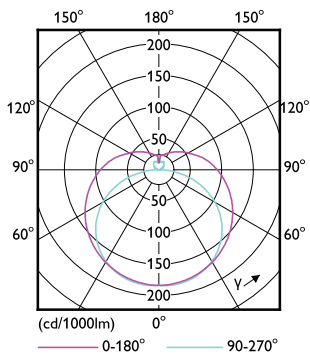

CorePro LED-buis InstantFit HF T5

Keurmerken en classificaties

Order Code	Full Product Name	Energieverbruik kWh/ 1.000 uur
8720169295407	CorePro LEDtube HF 600mm HE 7.1W 830T5	8 kWh
8720169295421	CorePro LEDtube HF 600mm HE 7.1W 840T5	8 kWh
8720169295445	CorePro LEDtube HF 600mm HE 7.1W 865T5	8 kWh
8720169295520	CorePro LEDtube HF 1500mm HE 20.5W 830T5	21 kWh
8720169295544	CorePro LEDtube HF 1500mm HE 20.5W 840T5	21 kWh
8720169295568	CorePro LEDtube HF 1500mm HE 20.5W 865T5	21 kWh
8720169295643	CorePro LEDtube HF 1500mm HO 26.7W 830T5	27 kWh
8720169295667	CorePro LEDtube HF 1500mm HO 26.7W 840T5	27 kWh
8720169295681	CorePro LEDtube HF 1500mm HO 26.7W 865T5	27 kWh
8720169295469	CorePro LEDtube HF 1200mm HE 17.1W 830T5	18 kWh
8720169295483	CorePro LEDtube HF 1200mm HE 17.1W 840T5	18 kWh
8720169295506	CorePro LEDtube HF 1200mm HE 17.1W 865T5	18 kWh
8720169295582	CorePro LEDtube HF 1200mm HO 26.7W 830T5	27 kWh
8720169295605	CorePro LEDtube HF 1200mm HO 26.7W 840T5	27 kWh
8720169295629	CorePro LEDtube HF 1200mm HO 26.7W 865T5	27 kWh