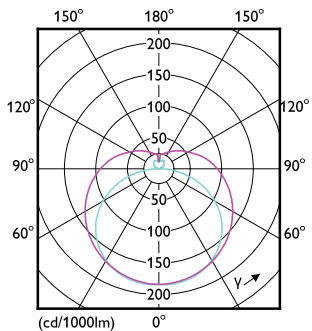

Tube LED CorePro InstantFit HF T5

Approvazione e applicazione

Order Code	Full Product Name	Consumo energetico kWh/1000 h
29540700	CorePro LEDtube HF 600mm HE 7.1W 830T5	8 kWh
29542100	CorePro LEDtube HF 600mm HE 7.1W 840T5	8 kWh
29544500	CorePro LEDtube HF 600mm HE 7.1W 865T5	8 kWh
29552000	CorePro LEDtube HF 1500mm HE 20.5W 830T5	21 kWh
29554400	CorePro LEDtube HF 1500mm HE 20.5W 840T5	21 kWh
29556800	CorePro LEDtube HF 1500mm HE 20.5W 865T5	21 kWh
29564300	CorePro LEDtube HF 1500mm HO 26.7W 830T5	27 kWh
29566700	CorePro LEDtube HF 1500mm HO 26.7W 840T5	27 kWh
29568100	CorePro LEDtube HF 1500mm HO 26.7W 865T5	27 kWh
29546900	CorePro LEDtube HF 1200mm HE 17.1W 830T5	18 kWh
29548300	CorePro LEDtube HF 1200mm HE 17.1W 840T5	18 kWh
29550600	CorePro LEDtube HF 1200mm HE 17.1W 865T5	18 kWh
29558200	CorePro LEDtube HF 1200mm HO 26.7W 830T5	27 kWh
29560500	CorePro LEDtube HF 1200mm HO 26.7W 840T5	27 kWh
29562900	CorePro LEDtube HF 1200mm HO 26.7W 865T5	27 kWh