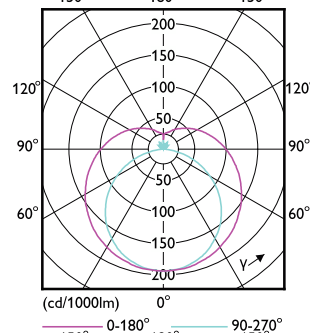

Tube LED CorePro InstantFit HF T5

Approvazione e applicazione

Order Code	Full Product Name	Consumo energetico kWh/1000 h
29540700	CorePro LEDtube HF 600mm HE 7.1W 830T5	8 kWh
29542100	CorePro LEDtube HF 600mm HE 7.1W 840T5	8 kWh
29544500	CorePro LEDtube HF 600mm HE 7.1W 865T5	8 kWh
29552000	CorePro LEDtube HF 1500mm HE 20.5W 830T5	21 kWh
29554400	CorePro LEDtube HF 1500mm HE 20.5W 840T5	21 kWh
29556800	CorePro LEDtube HF 1500mm HE 20.5W 865T5	21 kWh
29564300	CorePro LEDtube HF 1500mm HO 26.7W 830T5	27 kWh
29566700	CorePro LEDtube HF 1500mm HO 26.7W 840T5	27 kWh
29568100	CorePro LEDtube HF 1500mm HO 26.7W 865T5	27 kWh
29546900	CorePro LEDtube HF 1200mm HE 17.1W 830T5	18 kWh
29548300	CorePro LEDtube HF 1200mm HE 17.1W 840T5	18 kWh
29550600	CorePro LEDtube HF 1200mm HE 17.1W 865T5	18 kWh
29558200	CorePro LEDtube HF 1200mm HO 26.7W 830T5	27 kWh
29560500	CorePro LEDtube HF 1200mm HO 26.7W 840T5	27 kWh
29562900	CorePro LEDtube HF 1200mm HO 26.7W 865T5	27 kWh