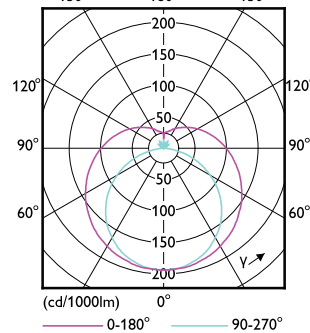

Tube LED CorePro InstantFit HF T5

Approvazione e applicazione

Order Code	Full Product Name	Consumo energetico kWh/1000 h
29540700	CorePro LEDtube HF 600mm HE 7.1W 830T5	8 kWh
29542100	CorePro LEDtube HF 600mm HE 7.1W 840T5	8 kWh
29544500	CorePro LEDtube HF 600mm HE 7.1W 865T5	8 kWh
29552000	CorePro LEDtube HF 1500mm HE 20.5W 830T5	21 kWh
29554400	CorePro LEDtube HF 1500mm HE 20.5W 840T5	21 kWh
29556800	CorePro LEDtube HF 1500mm HE 20.5W 865T5	21 kWh
29564300	CorePro LEDtube HF 1500mm HO 26.7W 830T5	27 kWh
29566700	CorePro LEDtube HF 1500mm HO 26.7W 840T5	27 kWh
29568100	CorePro LEDtube HF 1500mm HO 26.7W 865T5	27 kWh
29546900	CorePro LEDtube HF 1200mm HE 17.1W 830T5	18 kWh
29548300	CorePro LEDtube HF 1200mm HE 17.1W 840T5	18 kWh
29550600	CorePro LEDtube HF 1200mm HE 17.1W 865T5	18 kWh
29558200	CorePro LEDtube HF 1200mm HO 26.7W 830T5	27 kWh
29560500	CorePro LEDtube HF 1200mm HO 26.7W 840T5	27 kWh
29562900	CorePro LEDtube HF 1200mm HO 26.7W 865T5	27 kWh