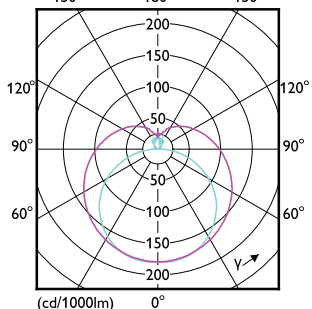

Tube LED CorePro InstantFit HF T5

Approvazione e applicazione

Order Code	Full Product Name	Consumo energetico kWh/1000 h
29540700	CorePro LEDtube HF 600mm HE 7.1W 830T5	8 kWh
29542100	CorePro LEDtube HF 600mm HE 7.1W 840T5	8 kWh
29544500	CorePro LEDtube HF 600mm HE 7.1W 865T5	8 kWh
29552000	CorePro LEDtube HF 1500mm HE 20.5W 830T5	21 kWh
29554400	CorePro LEDtube HF 1500mm HE 20.5W 840T5	21 kWh
29556800	CorePro LEDtube HF 1500mm HE 20.5W 865T5	21 kWh
29564300	CorePro LEDtube HF 1500mm HO 26.7W 830T5	27 kWh
29566700	CorePro LEDtube HF 1500mm HO 26.7W 840T5	27 kWh
29568100	CorePro LEDtube HF 1500mm HO 26.7W 865T5	27 kWh
29546900	CorePro LEDtube HF 1200mm HE 17.1W 830T5	18 kWh
29548300	CorePro LEDtube HF 1200mm HE 17.1W 840T5	18 kWh
29550600	CorePro LEDtube HF 1200mm HE 17.1W 865T5	18 kWh
29558200	CorePro LEDtube HF 1200mm HO 26.7W 830T5	27 kWh
29560500	CorePro LEDtube HF 1200mm HO 26.7W 840T5	27 kWh
29562900	CorePro LEDtube HF 1200mm HO 26.7W 865T5	27 kWh