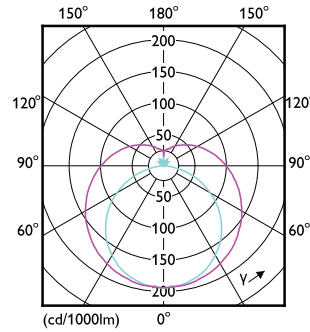

Tube LED CorePro InstantFit HF T5

Approvazione e applicazione

Order Code	Full Product Name	Consumo energetico kWh/1000 h
29540700	CorePro LEDtube HF 600mm HE 7.1W 830T5	8 kWh
29542100	CorePro LEDtube HF 600mm HE 7.1W 840T5	8 kWh
29544500	CorePro LEDtube HF 600mm HE 7.1W 865T5	8 kWh
29552000	CorePro LEDtube HF 1500mm HE 20.5W 830T5	21 kWh
29554400	CorePro LEDtube HF 1500mm HE 20.5W 840T5	21 kWh
29556800	CorePro LEDtube HF 1500mm HE 20.5W 865T5	21 kWh
29564300	CorePro LEDtube HF 1500mm HO 26.7W 830T5	27 kWh
29566700	CorePro LEDtube HF 1500mm HO 26.7W 840T5	27 kWh
29568100	CorePro LEDtube HF 1500mm HO 26.7W 865T5	27 kWh
29546900	CorePro LEDtube HF 1200mm HE 17.1W 830T5	18 kWh
29548300	CorePro LEDtube HF 1200mm HE 17.1W 840T5	18 kWh
29550600	CorePro LEDtube HF 1200mm HE 17.1W 865T5	18 kWh
29558200	CorePro LEDtube HF 1200mm HO 26.7W 830T5	27 kWh
29560500	CorePro LEDtube HF 1200mm HO 26.7W 840T5	27 kWh
29562900	CorePro LEDtube HF 1200mm HO 26.7W 865T5	27 kWh