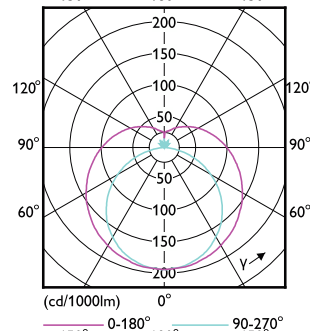

Tube LED CorePro InstantFit HF T5

Approvazione e applicazione

Order Code	Full Product Name	Consumo energetico kWh/1000 h
29540700	CorePro LEDtube HF 600mm HE 7.1W 830T5	8 kWh
29542100	CorePro LEDtube HF 600mm HE 7.1W 840T5	8 kWh
29544500	CorePro LEDtube HF 600mm HE 7.1W 865T5	8 kWh
29552000	CorePro LEDtube HF 1500mm HE 20.5W 830T5	21 kWh
29554400	CorePro LEDtube HF 1500mm HE 20.5W 840T5	21 kWh
29556800	CorePro LEDtube HF 1500mm HE 20.5W 865T5	21 kWh
29564300	CorePro LEDtube HF 1500mm HO 26.7W 830T5	27 kWh
29566700	CorePro LEDtube HF 1500mm HO 26.7W 840T5	27 kWh
29568100	CorePro LEDtube HF 1500mm HO 26.7W 865T5	27 kWh
29546900	CorePro LEDtube HF 1200mm HE 17.1W 830T5	18 kWh
29548300	CorePro LEDtube HF 1200mm HE 17.1W 840T5	18 kWh
29550600	CorePro LEDtube HF 1200mm HE 17.1W 865T5	18 kWh
29558200	CorePro LEDtube HF 1200mm HO 26.7W 830T5	27 kWh
29560500	CorePro LEDtube HF 1200mm HO 26.7W 840T5	27 kWh
29562900	CorePro LEDtube HF 1200mm HO 26.7W 865T5	27 kWh