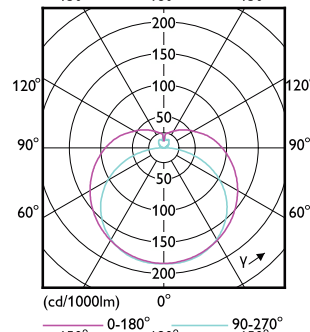

Tube LED CorePro InstantFit HF T5

Approvazione e applicazione

Order Code	Full Product Name	Consumo energetico kWh/1000 h
29540700	CorePro LEDtube HF 600mm HE 7.1W 830T5	8 kWh
29542100	CorePro LEDtube HF 600mm HE 7.1W 840T5	8 kWh
29544500	CorePro LEDtube HF 600mm HE 7.1W 865T5	8 kWh
29552000	CorePro LEDtube HF 1500mm HE 20.5W 830T5	21 kWh
29554400	CorePro LEDtube HF 1500mm HE 20.5W 840T5	21 kWh
29556800	CorePro LEDtube HF 1500mm HE 20.5W 865T5	21 kWh
29564300	CorePro LEDtube HF 1500mm HO 26.7W 830T5	27 kWh
29566700	CorePro LEDtube HF 1500mm HO 26.7W 840T5	27 kWh
29568100	CorePro LEDtube HF 1500mm HO 26.7W 865T5	27 kWh
29546900	CorePro LEDtube HF 1200mm HE 17.1W 830T5	18 kWh
29548300	CorePro LEDtube HF 1200mm HE 17.1W 840T5	18 kWh
29550600	CorePro LEDtube HF 1200mm HE 17.1W 865T5	18 kWh
29558200	CorePro LEDtube HF 1200mm HO 26.7W 830T5	27 kWh
29560500	CorePro LEDtube HF 1200mm HO 26.7W 840T5	27 kWh
29562900	CorePro LEDtube HF 1200mm HO 26.7W 865T5	27 kWh