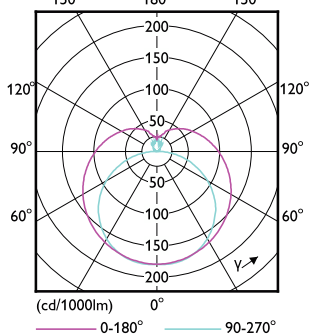

Tube LED CorePro InstantFit HF T5

Approvazione e applicazione

Order Code	Full Product Name	Consumo energetico kWh/1000 h
29540700	CorePro LEDtube HF 600mm HE 7.1W 830T5	8 kWh
29542100	CorePro LEDtube HF 600mm HE 7.1W 840T5	8 kWh
29544500	CorePro LEDtube HF 600mm HE 7.1W 865T5	8 kWh
29552000	CorePro LEDtube HF 1500mm HE 20.5W 830T5	21 kWh
29554400	CorePro LEDtube HF 1500mm HE 20.5W 840T5	21 kWh
29556800	CorePro LEDtube HF 1500mm HE 20.5W 865T5	21 kWh
29564300	CorePro LEDtube HF 1500mm HO 26.7W 830T5	27 kWh
29566700	CorePro LEDtube HF 1500mm HO 26.7W 840T5	27 kWh
29568100	CorePro LEDtube HF 1500mm HO 26.7W 865T5	27 kWh
29546900	CorePro LEDtube HF 1200mm HE 17.1W 830T5	18 kWh
29548300	CorePro LEDtube HF 1200mm HE 17.1W 840T5	18 kWh
29550600	CorePro LEDtube HF 1200mm HE 17.1W 865T5	18 kWh
29558200	CorePro LEDtube HF 1200mm HO 26.7W 830T5	27 kWh
29560500	CorePro LEDtube HF 1200mm HO 26.7W 840T5	27 kWh
29562900	CorePro LEDtube HF 1200mm HO 26.7W 865T5	27 kWh