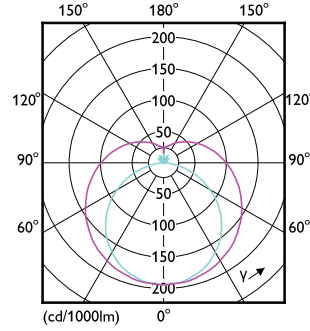

Tubo CorePro LED InstantFit HF T5

Aprobación y aplicación

Order Code	Full Product Name	Consumo energético kWh/1000 h
29540700	CorePro LEDtube HF 600mm HE 7.1W 830T5	8 kWh
29542100	CorePro LEDtube HF 600mm HE 7.1W 840T5	8 kWh
29544500	CorePro LEDtube HF 600mm HE 7.1W 865T5	8 kWh
29552000	CorePro LEDtube HF 1500mm HE 20.5W 830T5	21 kWh
29554400	CorePro LEDtube HF 1500mm HE 20.5W 840T5	21 kWh
29556800	CorePro LEDtube HF 1500mm HE 20.5W 865T5	21 kWh
29564300	CorePro LEDtube HF 1500mm HO 26.7W 830T5	27 kWh
29566700	CorePro LEDtube HF 1500mm HO 26.7W 840T5	27 kWh
29568100	CorePro LEDtube HF 1500mm HO 26.7W 865T5	27 kWh
29546900	CorePro LEDtube HF 1200mm HE 17.1W 830T5	18 kWh
29548300	CorePro LEDtube HF 1200mm HE 17.1W 840T5	18 kWh
29550600	CorePro LEDtube HF 1200mm HE 17.1W 865T5	18 kWh
29558200	CorePro LEDtube HF 1200mm HO 26.7W 830T5	27 kWh
29560500	CorePro LEDtube HF 1200mm HO 26.7W 840T5	27 kWh
29562900	CorePro LEDtube HF 1200mm HO 26.7W 865T5	27 kWh