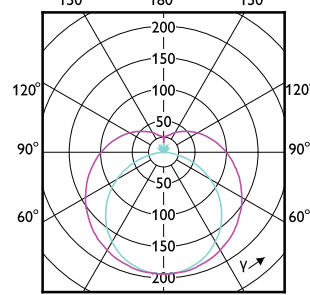

Tubo CorePro LED InstantFit HF T5

Aprobación y aplicación

Order Code	Full Product Name	Consumo energético kWh/1000 h
29540700	CorePro LEDtube HF 600mm HE 7.1W 830T5	8 kWh
29542100	CorePro LEDtube HF 600mm HE 7.1W 840T5	8 kWh
29544500	CorePro LEDtube HF 600mm HE 7.1W 865T5	8 kWh
29552000	CorePro LEDtube HF 1500mm HE 20.5W 830T5	21 kWh
29554400	CorePro LEDtube HF 1500mm HE 20.5W 840T5	21 kWh
29556800	CorePro LEDtube HF 1500mm HE 20.5W 865T5	21 kWh
29564300	CorePro LEDtube HF 1500mm HO 26.7W 830T5	27 kWh
29566700	CorePro LEDtube HF 1500mm HO 26.7W 840T5	27 kWh
29568100	CorePro LEDtube HF 1500mm HO 26.7W 865T5	27 kWh
29546900	CorePro LEDtube HF 1200mm HE 17.1W 830T5	18 kWh
29548300	CorePro LEDtube HF 1200mm HE 17.1W 840T5	18 kWh
29550600	CorePro LEDtube HF 1200mm HE 17.1W 865T5	18 kWh
29558200	CorePro LEDtube HF 1200mm HO 26.7W 830T5	27 kWh
29560500	CorePro LEDtube HF 1200mm HO 26.7W 840T5	27 kWh
29562900	CorePro LEDtube HF 1200mm HO 26.7W 865T5	27 kWh