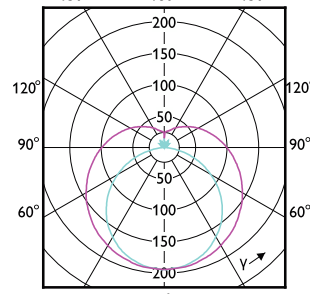

Tubo CorePro LED InstantFit HF T5

Aprobación y aplicación

Order Code	Full Product Name	Consumo energético kWh/1000 h
29540700	CorePro LEDtube HF 600mm HE 7.1W 830T5	8 kWh
29542100	CorePro LEDtube HF 600mm HE 7.1W 840T5	8 kWh
29544500	CorePro LEDtube HF 600mm HE 7.1W 865T5	8 kWh
29552000	CorePro LEDtube HF 1500mm HE 20.5W 830T5	21 kWh
29554400	CorePro LEDtube HF 1500mm HE 20.5W 840T5	21 kWh
29556800	CorePro LEDtube HF 1500mm HE 20.5W 865T5	21 kWh
29564300	CorePro LEDtube HF 1500mm HO 26.7W 830T5	27 kWh
29566700	CorePro LEDtube HF 1500mm HO 26.7W 840T5	27 kWh
29568100	CorePro LEDtube HF 1500mm HO 26.7W 865T5	27 kWh
29546900	CorePro LEDtube HF 1200mm HE 17.1W 830T5	18 kWh
29548300	CorePro LEDtube HF 1200mm HE 17.1W 840T5	18 kWh
29550600	CorePro LEDtube HF 1200mm HE 17.1W 865T5	18 kWh
29558200	CorePro LEDtube HF 1200mm HO 26.7W 830T5	27 kWh
29560500	CorePro LEDtube HF 1200mm HO 26.7W 840T5	27 kWh
29562900	CorePro LEDtube HF 1200mm HO 26.7W 865T5	27 kWh