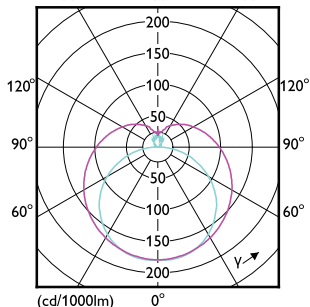

Tubo CorePro LED InstantFit HF T5

Aprobación y aplicación

Order Code	Full Product Name	Consumo energético kWh/1000 h
29540700	CorePro LEDtube HF 600mm HE 7.1W 830T5	8 kWh
29542100	CorePro LEDtube HF 600mm HE 7.1W 840T5	8 kWh
29544500	CorePro LEDtube HF 600mm HE 7.1W 865T5	8 kWh
29552000	CorePro LEDtube HF 1500mm HE 20.5W 830T5	21 kWh
29554400	CorePro LEDtube HF 1500mm HE 20.5W 840T5	21 kWh
29556800	CorePro LEDtube HF 1500mm HE 20.5W 865T5	21 kWh
29564300	CorePro LEDtube HF 1500mm HO 26.7W 830T5	27 kWh
29566700	CorePro LEDtube HF 1500mm HO 26.7W 840T5	27 kWh
29568100	CorePro LEDtube HF 1500mm HO 26.7W 865T5	27 kWh
29546900	CorePro LEDtube HF 1200mm HE 17.1W 830T5	18 kWh
29548300	CorePro LEDtube HF 1200mm HE 17.1W 840T5	18 kWh
29550600	CorePro LEDtube HF 1200mm HE 17.1W 865T5	18 kWh
29558200	CorePro LEDtube HF 1200mm HO 26.7W 830T5	27 kWh
29560500	CorePro LEDtube HF 1200mm HO 26.7W 840T5	27 kWh
29562900	CorePro LEDtube HF 1200mm HO 26.7W 865T5	27 kWh