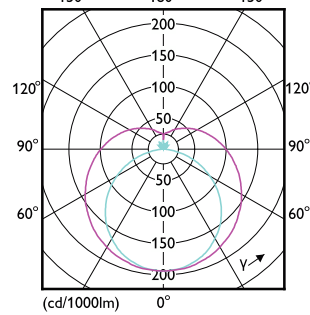

Tubo CorePro LED InstantFit HF T5

Aprobación y aplicación

Order Code	Full Product Name	Consumo energético kWh/1000 h
29540700	CorePro LEDtube HF 600mm HE 7.1W 830T5	8 kWh
29542100	CorePro LEDtube HF 600mm HE 7.1W 840T5	8 kWh
29544500	CorePro LEDtube HF 600mm HE 7.1W 865T5	8 kWh
29552000	CorePro LEDtube HF 1500mm HE 20.5W 830T5	21 kWh
29554400	CorePro LEDtube HF 1500mm HE 20.5W 840T5	21 kWh
29556800	CorePro LEDtube HF 1500mm HE 20.5W 865T5	21 kWh
29564300	CorePro LEDtube HF 1500mm HO 26.7W 830T5	27 kWh
29566700	CorePro LEDtube HF 1500mm HO 26.7W 840T5	27 kWh
29568100	CorePro LEDtube HF 1500mm HO 26.7W 865T5	27 kWh
29546900	CorePro LEDtube HF 1200mm HE 17.1W 830T5	18 kWh
29548300	CorePro LEDtube HF 1200mm HE 17.1W 840T5	18 kWh
29550600	CorePro LEDtube HF 1200mm HE 17.1W 865T5	18 kWh
29558200	CorePro LEDtube HF 1200mm HO 26.7W 830T5	27 kWh
29560500	CorePro LEDtube HF 1200mm HO 26.7W 840T5	27 kWh
29562900	CorePro LEDtube HF 1200mm HO 26.7W 865T5	27 kWh