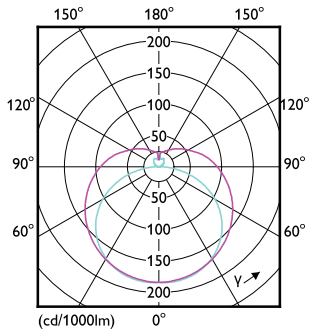

Tubo CorePro LED InstantFit HF T5

Aprobación y aplicación

Order Code	Full Product Name	Consumo energético kWh/1000 h
29540700	CorePro LEDtube HF 600mm HE 7.1W 830T5	8 kWh
29542100	CorePro LEDtube HF 600mm HE 7.1W 840T5	8 kWh
29544500	CorePro LEDtube HF 600mm HE 7.1W 865T5	8 kWh
29552000	CorePro LEDtube HF 1500mm HE 20.5W 830T5	21 kWh
29554400	CorePro LEDtube HF 1500mm HE 20.5W 840T5	21 kWh
29556800	CorePro LEDtube HF 1500mm HE 20.5W 865T5	21 kWh
29564300	CorePro LEDtube HF 1500mm HO 26.7W 830T5	27 kWh
29566700	CorePro LEDtube HF 1500mm HO 26.7W 840T5	27 kWh
29568100	CorePro LEDtube HF 1500mm HO 26.7W 865T5	27 kWh
29546900	CorePro LEDtube HF 1200mm HE 17.1W 830T5	18 kWh
29548300	CorePro LEDtube HF 1200mm HE 17.1W 840T5	18 kWh
29550600	CorePro LEDtube HF 1200mm HE 17.1W 865T5	18 kWh
29558200	CorePro LEDtube HF 1200mm HO 26.7W 830T5	27 kWh
29560500	CorePro LEDtube HF 1200mm HO 26.7W 840T5	27 kWh
29562900	CorePro LEDtube HF 1200mm HO 26.7W 865T5	27 kWh