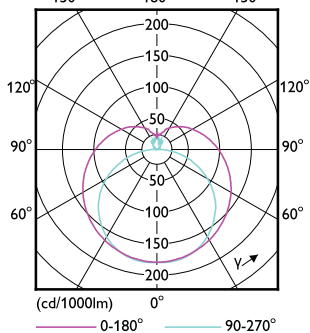

Tubo CorePro LED InstantFit HF T5

Aprobación y aplicación

Order Code	Full Product Name	Consumo energético kWh/1000 h
29540700	CorePro LEDtube HF 600mm HE 7.1W 830T5	8 kWh
29542100	CorePro LEDtube HF 600mm HE 7.1W 840T5	8 kWh
29544500	CorePro LEDtube HF 600mm HE 7.1W 865T5	8 kWh
29552000	CorePro LEDtube HF 1500mm HE 20.5W 830T5	21 kWh
29554400	CorePro LEDtube HF 1500mm HE 20.5W 840T5	21 kWh
29556800	CorePro LEDtube HF 1500mm HE 20.5W 865T5	21 kWh
29564300	CorePro LEDtube HF 1500mm HO 26.7W 830T5	27 kWh
29566700	CorePro LEDtube HF 1500mm HO 26.7W 840T5	27 kWh
29568100	CorePro LEDtube HF 1500mm HO 26.7W 865T5	27 kWh
29546900	CorePro LEDtube HF 1200mm HE 17.1W 830T5	18 kWh
29548300	CorePro LEDtube HF 1200mm HE 17.1W 840T5	18 kWh
29550600	CorePro LEDtube HF 1200mm HE 17.1W 865T5	18 kWh
29558200	CorePro LEDtube HF 1200mm HO 26.7W 830T5	27 kWh
29560500	CorePro LEDtube HF 1200mm HO 26.7W 840T5	27 kWh
29562900	CorePro LEDtube HF 1200mm HO 26.7W 865T5	27 kWh