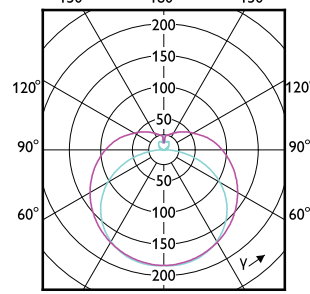

Tubo CorePro LED InstantFit HF T5

Aprobación y aplicación

Order Code	Full Product Name	Consumo energético kWh/1000 h
29540700	CorePro LEDtube HF 600mm HE 7.1W 830T5	8 kWh
29542100	CorePro LEDtube HF 600mm HE 7.1W 840T5	8 kWh
29544500	CorePro LEDtube HF 600mm HE 7.1W 865T5	8 kWh
29552000	CorePro LEDtube HF 1500mm HE 20.5W 830T5	21 kWh
29554400	CorePro LEDtube HF 1500mm HE 20.5W 840T5	21 kWh
29556800	CorePro LEDtube HF 1500mm HE 20.5W 865T5	21 kWh
29564300	CorePro LEDtube HF 1500mm HO 26.7W 830T5	27 kWh
29566700	CorePro LEDtube HF 1500mm HO 26.7W 840T5	27 kWh
29568100	CorePro LEDtube HF 1500mm HO 26.7W 865T5	27 kWh
29546900	CorePro LEDtube HF 1200mm HE 17.1W 830T5	18 kWh
29548300	CorePro LEDtube HF 1200mm HE 17.1W 840T5	18 kWh
29550600	CorePro LEDtube HF 1200mm HE 17.1W 865T5	18 kWh
29558200	CorePro LEDtube HF 1200mm HO 26.7W 830T5	27 kWh
29560500	CorePro LEDtube HF 1200mm HO 26.7W 840T5	27 kWh
29562900	CorePro LEDtube HF 1200mm HO 26.7W 865T5	27 kWh