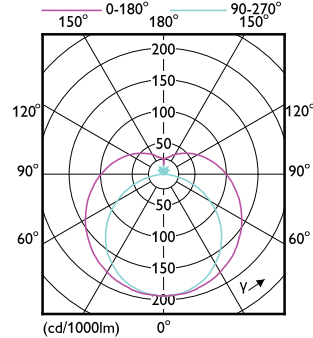

CorePro LEDtube InstantFit HF T5

Approval and Application

Order Code	Full Product Name	Energy consumption kWh/1,000 hours
929003774102	CorePro LEDtube HF 600mm HE 7.1W 830T5	8 kWh
929003774202	CorePro LEDtube HF 600mm HE 7.1W 840T5	8 kWh
929003774302	CorePro LEDtube HF 600mm HE 7.1W 865T5	8 kWh
929003774702	CorePro LEDtube HF 1500mm HE 20.5W 830T5	21 kWh
929003774802	CorePro LEDtube HF 1500mm HE 20.5W 840T5	21 kWh
929003774902	CorePro LEDtube HF 1500mm HE 20.5W 865T5	21 kWh
929003775302	CorePro LEDtube HF 1500mm HO 26.7W 830T5	27 kWh
929003775402	CorePro LEDtube HF 1500mm HO 26.7W 840T5	27 kWh
929003775502	CorePro LEDtube HF 1500mm HO 26.7W 865T5	27 kWh
929003774402	CorePro LEDtube HF 1200mm HE 17.1W 830T5	18 kWh
929003774502	CorePro LEDtube HF 1200mm HE 17.1W 840T5	18 kWh
929003774602	CorePro LEDtube HF 1200mm HE 17.1W 865T5	18 kWh
929003775002	CorePro LEDtube HF 1200mm HO 26.7W 830T5	27 kWh
929003775102	CorePro LEDtube HF 1200mm HO 26.7W 840T5	27 kWh
929003775202	CorePro LEDtube HF 1200mm HO 26.7W 865T5	27 kWh