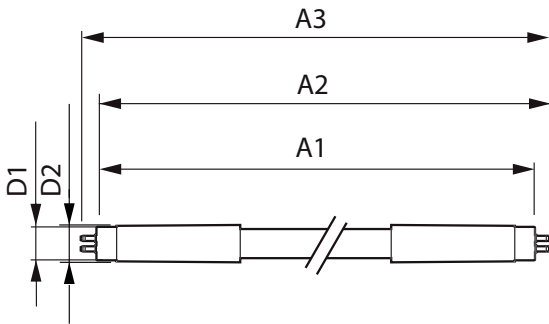

Application

- Office, school
- Retail
- Industry, warehouse

CorePro LEDtube InstantFit HF T5

Versions

CorePro-LEDtube-HF-1200mm

Dimensional drawing

Product	D1	D2	A1	A2	A3
CorePro LEDtube HF 1200mm HE 17.1W 830T5	15.5 mm	16/19 mm	1,149 mm	1,156 mm	1,163 mm
CorePro LEDtube HF 1200mm HE 17.1W 840T5	15.5 mm	16/19 mm	1,149 mm	1,156 mm	1,163 mm
CorePro LEDtube HF 1200mm HE 17.1W 865T5	15.5 mm	16/19 mm	1,149 mm	1,156 mm	1,163 mm
CorePro LEDtube HF 1200mm HO 26.7W 830T5	15.5 mm	16/19 mm	1,149 mm	1,156 mm	1,163 mm
CorePro LEDtube HF 1200mm HO 26.7W 840T5	15.5 mm	16/19 mm	1,149 mm	1,156 mm	1,163 mm
CorePro LEDtube HF 1200mm HO 26.7W 865T5	15.5 mm	16/19 mm	1,149 mm	1,156 mm	1,163 mm
CorePro LEDtube HF 1500mm HE 20.5W 830T5	15.5 mm	16/19 mm	1,449 mm	1,456 mm	1,463 mm
CorePro LEDtube HF 1500mm HE 20.5W 840T5	15.5 mm	16/19 mm	1,449 mm	1,456 mm	1,463 mm
CorePro LEDtube HF 1500mm HE 20.5W 865T5	15.5 mm	16/19 mm	1,449 mm	1,456 mm	1,463 mm
CorePro LEDtube HF 1500mm HO 26.7W 830T5	15.5 mm	16/19 mm	1,449 mm	1,456 mm	1,463 mm
CorePro LEDtube HF 1500mm HO 26.7W 840T5	15.5 mm	16/19 mm	1,449 mm	1,456 mm	1,463 mm
CorePro LEDtube HF 1500mm HO 26.7W 865T5	15.5 mm	16/19 mm	1,449 mm	1,456 mm	1,463 mm
CorePro LEDtube HF 600mm HE 7.1W 830T5	15.5 mm	16/19 mm	549 mm	556 mm	563 mm
CorePro LEDtube HF 600mm HE 7.1W 840T5	15.5 mm	16/19 mm	549 mm	556 mm	563 mm
CorePro LEDtube HF 600mm HE 7.1W 865T5	15.5 mm	16/19 mm	549 mm	556 mm	563 mm

CorePro LEDtube InstantFit HF T5

General Information	
Cap base	G5
Switching Cycle	50,000
Nominal lifetime	50,000 h
Light Technical	
Beam angle (nom.)	200 degree(s)
Colour rendering index (CRI)	80
LLMF at end of nominal lifetime (nom.)	70 %
Operating and Electrical	
Starting time (nom.)	0.5 s
Temperature	
T-Case maximum (nom.)	45 °C
Controls and Dimming	
Dimmable	No
Mechanical and Housing	
Lamp Finish	Frosted
Bulb shape	T5
Approval and Application	
Ambient temperature range	-20 to +45 °C