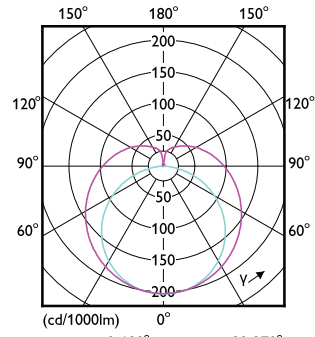

CorePro LEDtube InstantFit HF T5