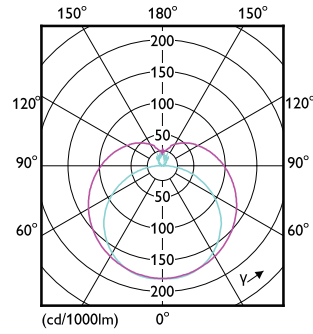

CorePro LEDtube InstantFit HF T5

Approval and Application

Order Code	Full Product Name	Energy consumption kWh/1,000 hours
929003774102	CorePro LEDtube HF 600mm HE 7.1W 830T5	8 kWh
929003774202	CorePro LEDtube HF 600mm HE 7.1W 840T5	8 kWh
929003774302	CorePro LEDtube HF 600mm HE 7.1W 865T5	8 kWh
929003774702	CorePro LEDtube HF 1500mm HE 20.5W 830T5	21 kWh
929003774802	CorePro LEDtube HF 1500mm HE 20.5W 840T5	21 kWh
929003774902	CorePro LEDtube HF 1500mm HE 20.5W 865T5	21 kWh
929003775302	CorePro LEDtube HF 1500mm HO 26.7W 830T5	27 kWh
929003775402	CorePro LEDtube HF 1500mm HO 26.7W 840T5	27 kWh
929003775502	CorePro LEDtube HF 1500mm HO 26.7W 865T5	27 kWh
929003774402	CorePro LEDtube HF 1200mm HE 17.1W 830T5	18 kWh
929003774502	CorePro LEDtube HF 1200mm HE 17.1W 840T5	18 kWh
929003774602	CorePro LEDtube HF 1200mm HE 17.1W 865T5	18 kWh
929003775002	CorePro LEDtube HF 1200mm HO 26.7W 830T5	27 kWh
929003775102	CorePro LEDtube HF 1200mm HO 26.7W 840T5	27 kWh
929003775202	CorePro LEDtube HF 1200mm HO 26.7W 865T5	27 kWh