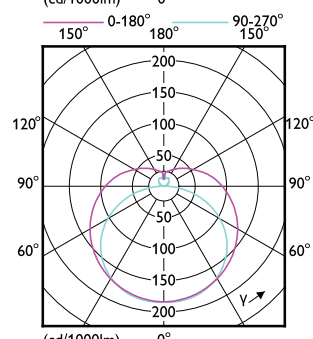

CorePro LEDtube InstantFit HF T5

Approval and Application

Order Code	Full Product Name	Energy consumption kWh/1,000 hours
929003774102	CorePro LEDtube HF 600mm HE 7.1W 830T5	8 kWh
929003774202	CorePro LEDtube HF 600mm HE 7.1W 840T5	8 kWh
929003774302	CorePro LEDtube HF 600mm HE 7.1W 865T5	8 kWh
929003774702	CorePro LEDtube HF 1500mm HE 20.5W 830T5	21 kWh
929003774802	CorePro LEDtube HF 1500mm HE 20.5W 840T5	21 kWh
929003774902	CorePro LEDtube HF 1500mm HE 20.5W 865T5	21 kWh
929003775302	CorePro LEDtube HF 1500mm HO 26.7W 830T5	27 kWh
929003775402	CorePro LEDtube HF 1500mm HO 26.7W 840T5	27 kWh
929003775502	CorePro LEDtube HF 1500mm HO 26.7W 865T5	27 kWh
929003774402	CorePro LEDtube HF 1200mm HE 17.1W 830T5	18 kWh
929003774502	CorePro LEDtube HF 1200mm HE 17.1W 840T5	18 kWh
929003774602	CorePro LEDtube HF 1200mm HE 17.1W 865T5	18 kWh
929003775002	CorePro LEDtube HF 1200mm HO 26.7W 830T5	27 kWh
929003775102	CorePro LEDtube HF 1200mm HO 26.7W 840T5	27 kWh
929003775202	CorePro LEDtube HF 1200mm HO 26.7W 865T5	27 kWh