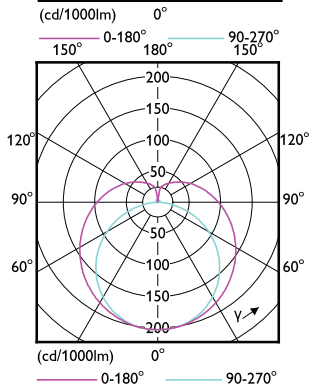

CorePro LEDtube InstantFit HF T5