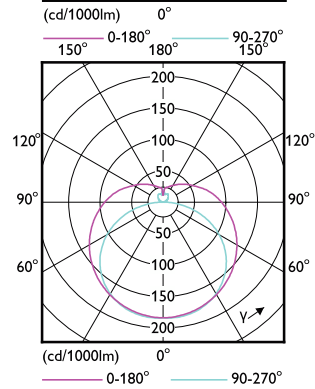

CorePro LEDtube InstantFit HF T5