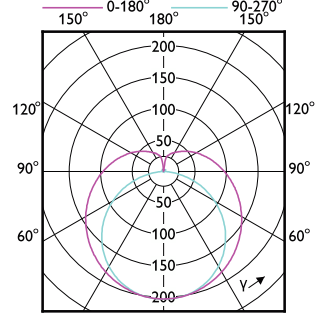

CorePro LEDtube InstantFit HF T5