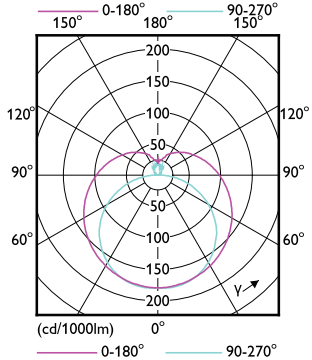

CorePro LEDtube InstantFit HF T5

Approval and Application

Order Code	Full Product Name	Energy consumption kWh/1,000 hours
929003774102	CorePro LEDtube HF 600mm HE 7.1W 830T5	8 kWh
929003774202	CorePro LEDtube HF 600mm HE 7.1W 840T5	8 kWh
929003774302	CorePro LEDtube HF 600mm HE 7.1W 865T5	8 kWh
929003774702	CorePro LEDtube HF 1500mm HE 20.5W 830T5	21 kWh
929003774802	CorePro LEDtube HF 1500mm HE 20.5W 840T5	21 kWh
929003774902	CorePro LEDtube HF 1500mm HE 20.5W 865T5	21 kWh
929003775302	CorePro LEDtube HF 1500mm HO 26.7W 830T5	27 kWh
929003775402	CorePro LEDtube HF 1500mm HO 26.7W 840T5	27 kWh
929003775502	CorePro LEDtube HF 1500mm HO 26.7W 865T5	27 kWh
929003774402	CorePro LEDtube HF 1200mm HE 17.1W 830T5	18 kWh
929003774502	CorePro LEDtube HF 1200mm HE 17.1W 840T5	18 kWh
929003774602	CorePro LEDtube HF 1200mm HE 17.1W 865T5	18 kWh
929003775002	CorePro LEDtube HF 1200mm HO 26.7W 830T5	27 kWh
929003775102	CorePro LEDtube HF 1200mm HO 26.7W 840T5	27 kWh
929003775202	CorePro LEDtube HF 1200mm HO 26.7W 865T5	27 kWh