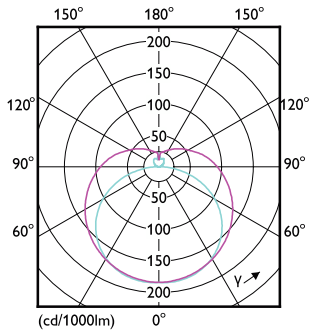

CorePro LEDtube InstantFit HF T5

Approval and Application

Order Code	Full Product Name	Energy consumption kWh/1,000 hours
929003774102	CorePro LEDtube HF 600mm HE 7.1W 830T5	8 kWh
929003774202	CorePro LEDtube HF 600mm HE 7.1W 840T5	8 kWh
929003774302	CorePro LEDtube HF 600mm HE 7.1W 865T5	8 kWh
929003774702	CorePro LEDtube HF 1500mm HE 20.5W 830T5	21 kWh
929003774802	CorePro LEDtube HF 1500mm HE 20.5W 840T5	21 kWh
929003774902	CorePro LEDtube HF 1500mm HE 20.5W 865T5	21 kWh
929003775302	CorePro LEDtube HF 1500mm HO 26.7W 830T5	27 kWh
929003775402	CorePro LEDtube HF 1500mm HO 26.7W 840T5	27 kWh
929003775502	CorePro LEDtube HF 1500mm HO 26.7W 865T5	27 kWh
929003774402	CorePro LEDtube HF 1200mm HE 17.1W 830T5	18 kWh
929003774502	CorePro LEDtube HF 1200mm HE 17.1W 840T5	18 kWh
929003774602	CorePro LEDtube HF 1200mm HE 17.1W 865T5	18 kWh
929003775002	CorePro LEDtube HF 1200mm HO 26.7W 830T5	27 kWh
929003775102	CorePro LEDtube HF 1200mm HO 26.7W 840T5	27 kWh
929003775202	CorePro LEDtube HF 1200mm HO 26.7W 865T5	27 kWh