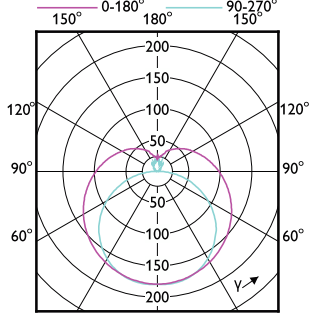

CorePro LEDtube InstantFit HF T5