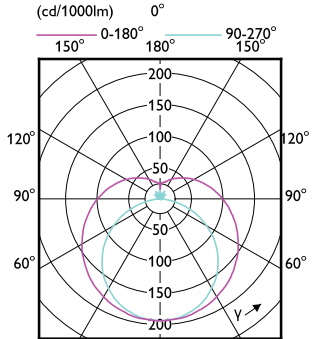

CorePro LEDtube InstantFit HF T5