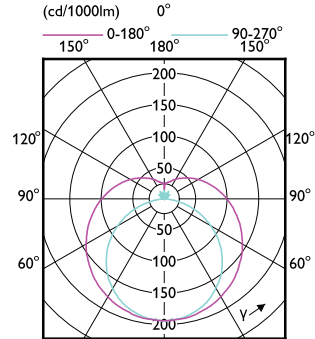

CorePro LEDtube InstantFit HF T5