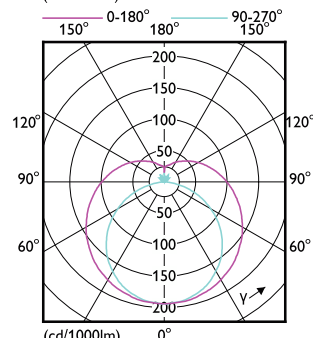

CorePro LEDtube InstantFit HF T5

Approval and Application

Order Code	Full Product Name	Energy consumption kWh/1,000 hours
929003774102	CorePro LEDtube HF 600mm HE 7.1W 830T5	8 kWh
929003774202	CorePro LEDtube HF 600mm HE 7.1W 840T5	8 kWh
929003774302	CorePro LEDtube HF 600mm HE 7.1W 865T5	8 kWh
929003774702	CorePro LEDtube HF 1500mm HE 20.5W 830T5	21 kWh
929003774802	CorePro LEDtube HF 1500mm HE 20.5W 840T5	21 kWh
929003774902	CorePro LEDtube HF 1500mm HE 20.5W 865T5	21 kWh
929003775302	CorePro LEDtube HF 1500mm HO 26.7W 830T5	27 kWh
929003775402	CorePro LEDtube HF 1500mm HO 26.7W 840T5	27 kWh
929003775502	CorePro LEDtube HF 1500mm HO 26.7W 865T5	27 kWh
929003774402	CorePro LEDtube HF 1200mm HE 17.1W 830T5	18 kWh
929003774502	CorePro LEDtube HF 1200mm HE 17.1W 840T5	18 kWh
929003774602	CorePro LEDtube HF 1200mm HE 17.1W 865T5	18 kWh
929003775002	CorePro LEDtube HF 1200mm HO 26.7W 830T5	27 kWh
929003775102	CorePro LEDtube HF 1200mm HO 26.7W 840T5	27 kWh
929003775202	CorePro LEDtube HF 1200mm HO 26.7W 865T5	27 kWh