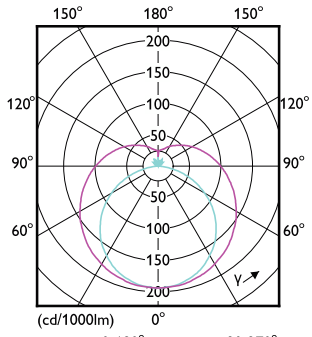

CorePro LEDtube InstantFit HF T5