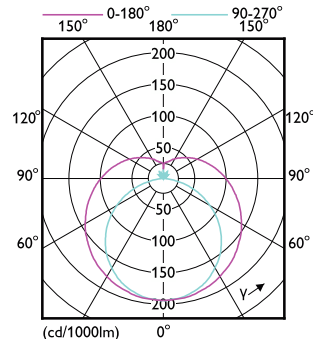

CorePro LEDtube InstantFit HF T5

Approval and Application

Order Code	Full Product Name	Energy consumption kWh/1,000 hours
929003774102	CorePro LEDtube HF 600mm HE 7.1W 830T5	8 kWh
929003774202	CorePro LEDtube HF 600mm HE 7.1W 840T5	8 kWh
929003774302	CorePro LEDtube HF 600mm HE 7.1W 865T5	8 kWh
929003774702	CorePro LEDtube HF 1500mm HE 20.5W 830T5	21 kWh
929003774802	CorePro LEDtube HF 1500mm HE 20.5W 840T5	21 kWh
929003774902	CorePro LEDtube HF 1500mm HE 20.5W 865T5	21 kWh
929003775302	CorePro LEDtube HF 1500mm HO 26.7W 830T5	27 kWh
929003775402	CorePro LEDtube HF 1500mm HO 26.7W 840T5	27 kWh
929003775502	CorePro LEDtube HF 1500mm HO 26.7W 865T5	27 kWh
929003774402	CorePro LEDtube HF 1200mm HE 17.1W 830T5	18 kWh
929003774502	CorePro LEDtube HF 1200mm HE 17.1W 840T5	18 kWh
929003774602	CorePro LEDtube HF 1200mm HE 17.1W 865T5	18 kWh
929003775002	CorePro LEDtube HF 1200mm HO 26.7W 830T5	27 kWh
929003775102	CorePro LEDtube HF 1200mm HO 26.7W 840T5	27 kWh
929003775202	CorePro LEDtube HF 1200mm HO 26.7W 865T5	27 kWh