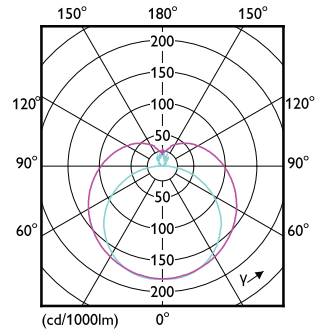

CorePro LED tube T5 InstantFit EVG

Order Code	Full Product Name	Energieverbrauch kWh/ 1.000 Std.
29540700	CorePro LEDtube HF 600mm HE 7.1W 830T5	8 kWh
29542100	CorePro LEDtube HF 600mm HE 7.1W 840T5	8 kWh
29544500	CorePro LEDtube HF 600mm HE 7.1W 865T5	8 kWh
29552000	CorePro LEDtube HF 1500mm HE 20.5W 830T5	21 kWh
29554400	CorePro LEDtube HF 1500mm HE 20.5W 840T5	21 kWh
29556800	CorePro LEDtube HF 1500mm HE 20.5W 865T5	21 kWh
29564300	CorePro LEDtube HF 1500mm HO 26.7W 830T5	27 kWh
29566700	CorePro LEDtube HF 1500mm HO 26.7W 840T5	27 kWh
29568100	CorePro LEDtube HF 1500mm HO 26.7W 865T5	27 kWh
29546900	CorePro LEDtube HF 1200mm HE 17.1W 830T5	18 kWh
29548300	CorePro LEDtube HF 1200mm HE 17.1W 840T5	18 kWh
29550600	CorePro LEDtube HF 1200mm HE 17.1W 865T5	18 kWh
29558200	CorePro LEDtube HF 1200mm HO 26.7W 830T5	27 kWh
29560500	CorePro LEDtube HF 1200mm HO 26.7W 840T5	27 kWh
29562900	CorePro LEDtube HF 1200mm HO 26.7W 865T5	27 kWh