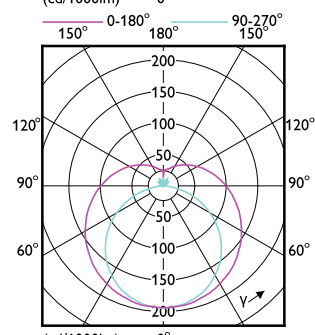

CorePro LED tube T5 InstantFit EVG

Order Code	Full Product Name	Energieverbrauch kWh/ 1.000 Std.
29540700	CorePro LEDtube HF 600mm HE 7.1W 830T5	8 kWh
29542100	CorePro LEDtube HF 600mm HE 7.1W 840T5	8 kWh
29544500	CorePro LEDtube HF 600mm HE 7.1W 865T5	8 kWh
29552000	CorePro LEDtube HF 1500mm HE 20.5W 830T5	21 kWh
29554400	CorePro LEDtube HF 1500mm HE 20.5W 840T5	21 kWh
29556800	CorePro LEDtube HF 1500mm HE 20.5W 865T5	21 kWh
29564300	CorePro LEDtube HF 1500mm HO 26.7W 830T5	27 kWh
29566700	CorePro LEDtube HF 1500mm HO 26.7W 840T5	27 kWh
29568100	CorePro LEDtube HF 1500mm HO 26.7W 865T5	27 kWh
29546900	CorePro LEDtube HF 1200mm HE 17.1W 830T5	18 kWh
29548300	CorePro LEDtube HF 1200mm HE 17.1W 840T5	18 kWh
29550600	CorePro LEDtube HF 1200mm HE 17.1W 865T5	18 kWh
29558200	CorePro LEDtube HF 1200mm HO 26.7W 830T5	27 kWh
29560500	CorePro LEDtube HF 1200mm HO 26.7W 840T5	27 kWh
29562900	CorePro LEDtube HF 1200mm HO 26.7W 865T5	27 kWh