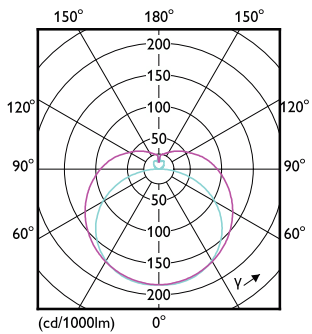

CorePro LED tube T5 InstantFit EVG

Order Code	Full Product Name	Energieverbrauch kWh/ 1.000 Std.
29540700	CorePro LEDtube HF 600mm HE 7.1W 830T5	8 kWh
29542100	CorePro LEDtube HF 600mm HE 7.1W 840T5	8 kWh
29544500	CorePro LEDtube HF 600mm HE 7.1W 865T5	8 kWh
29552000	CorePro LEDtube HF 1500mm HE 20.5W 830T5	21 kWh
29554400	CorePro LEDtube HF 1500mm HE 20.5W 840T5	21 kWh
29556800	CorePro LEDtube HF 1500mm HE 20.5W 865T5	21 kWh
29564300	CorePro LEDtube HF 1500mm HO 26.7W 830T5	27 kWh
29566700	CorePro LEDtube HF 1500mm HO 26.7W 840T5	27 kWh
29568100	CorePro LEDtube HF 1500mm HO 26.7W 865T5	27 kWh
29546900	CorePro LEDtube HF 1200mm HE 17.1W 830T5	18 kWh
29548300	CorePro LEDtube HF 1200mm HE 17.1W 840T5	18 kWh
29550600	CorePro LEDtube HF 1200mm HE 17.1W 865T5	18 kWh
29558200	CorePro LEDtube HF 1200mm HO 26.7W 830T5	27 kWh
29560500	CorePro LEDtube HF 1200mm HO 26.7W 840T5	27 kWh
29562900	CorePro LEDtube HF 1200mm HO 26.7W 865T5	27 kWh