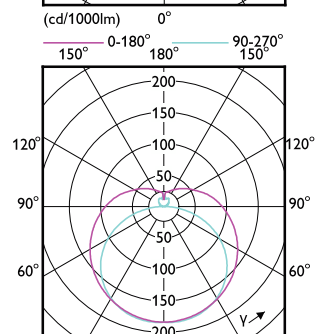

CorePro LED tube T5 InstantFit EVG

Order Code	Full Product Name	Energieverbrauch kWh/ 1.000 Std.
29540700	CorePro LEDtube HF 600mm HE 7.1W 830T5	8 kWh
29542100	CorePro LEDtube HF 600mm HE 7.1W 840T5	8 kWh
29544500	CorePro LEDtube HF 600mm HE 7.1W 865T5	8 kWh
29552000	CorePro LEDtube HF 1500mm HE 20.5W 830T5	21 kWh
29554400	CorePro LEDtube HF 1500mm HE 20.5W 840T5	21 kWh
29556800	CorePro LEDtube HF 1500mm HE 20.5W 865T5	21 kWh
29564300	CorePro LEDtube HF 1500mm HO 26.7W 830T5	27 kWh
29566700	CorePro LEDtube HF 1500mm HO 26.7W 840T5	27 kWh
29568100	CorePro LEDtube HF 1500mm HO 26.7W 865T5	27 kWh
29546900	CorePro LEDtube HF 1200mm HE 17.1W 830T5	18 kWh
29548300	CorePro LEDtube HF 1200mm HE 17.1W 840T5	18 kWh
29550600	CorePro LEDtube HF 1200mm HE 17.1W 865T5	18 kWh
29558200	CorePro LEDtube HF 1200mm HO 26.7W 830T5	27 kWh
29560500	CorePro LEDtube HF 1200mm HO 26.7W 840T5	27 kWh
29562900	CorePro LEDtube HF 1200mm HO 26.7W 865T5	27 kWh