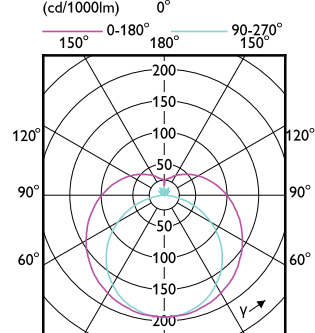

CorePro LED tube T5 InstantFit EVG

Order Code	Full Product Name	Energieverbrauch kWh/ 1.000 Std.
29540700	CorePro LEDtube HF 600mm HE 7.1W 830T5	8 kWh
29542100	CorePro LEDtube HF 600mm HE 7.1W 840T5	8 kWh
29544500	CorePro LEDtube HF 600mm HE 7.1W 865T5	8 kWh
29552000	CorePro LEDtube HF 1500mm HE 20.5W 830T5	21 kWh
29554400	CorePro LEDtube HF 1500mm HE 20.5W 840T5	21 kWh
29556800	CorePro LEDtube HF 1500mm HE 20.5W 865T5	21 kWh
29564300	CorePro LEDtube HF 1500mm HO 26.7W 830T5	27 kWh
29566700	CorePro LEDtube HF 1500mm HO 26.7W 840T5	27 kWh
29568100	CorePro LEDtube HF 1500mm HO 26.7W 865T5	27 kWh
29546900	CorePro LEDtube HF 1200mm HE 17.1W 830T5	18 kWh
29548300	CorePro LEDtube HF 1200mm HE 17.1W 840T5	18 kWh
29550600	CorePro LEDtube HF 1200mm HE 17.1W 865T5	18 kWh
29558200	CorePro LEDtube HF 1200mm HO 26.7W 830T5	27 kWh
29560500	CorePro LEDtube HF 1200mm HO 26.7W 840T5	27 kWh
29562900	CorePro LEDtube HF 1200mm HO 26.7W 865T5	27 kWh