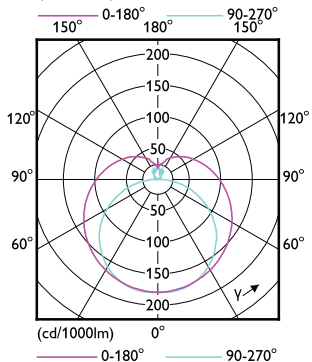

CorePro LED tube T5 InstantFit EVG

Order Code	Full Product Name	Energieverbrauch kWh/ 1.000 Std.
29540700	CorePro LEDtube HF 600mm HE 7.1W 830T5	8 kWh
29542100	CorePro LEDtube HF 600mm HE 7.1W 840T5	8 kWh
29544500	CorePro LEDtube HF 600mm HE 7.1W 865T5	8 kWh
29552000	CorePro LEDtube HF 1500mm HE 20.5W 830T5	21 kWh
29554400	CorePro LEDtube HF 1500mm HE 20.5W 840T5	21 kWh
29556800	CorePro LEDtube HF 1500mm HE 20.5W 865T5	21 kWh
29564300	CorePro LEDtube HF 1500mm HO 26.7W 830T5	27 kWh
29566700	CorePro LEDtube HF 1500mm HO 26.7W 840T5	27 kWh
29568100	CorePro LEDtube HF 1500mm HO 26.7W 865T5	27 kWh
29546900	CorePro LEDtube HF 1200mm HE 17.1W 830T5	18 kWh
29548300	CorePro LEDtube HF 1200mm HE 17.1W 840T5	18 kWh
29550600	CorePro LEDtube HF 1200mm HE 17.1W 865T5	18 kWh
29558200	CorePro LEDtube HF 1200mm HO 26.7W 830T5	27 kWh
29560500	CorePro LEDtube HF 1200mm HO 26.7W 840T5	27 kWh
29562900	CorePro LEDtube HF 1200mm HO 26.7W 865T5	27 kWh