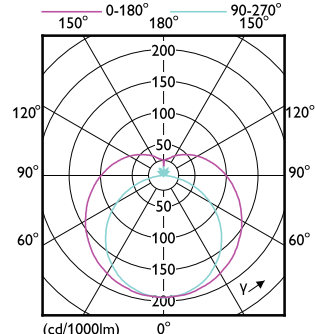

CorePro LED tube T5 InstantFit EVG

Order Code	Full Product Name	Energieverbrauch kWh/ 1.000 Std.
29540700	CorePro LEDtube HF 600mm HE 7.1W 830T5	8 kWh
29542100	CorePro LEDtube HF 600mm HE 7.1W 840T5	8 kWh
29544500	CorePro LEDtube HF 600mm HE 7.1W 865T5	8 kWh
29552000	CorePro LEDtube HF 1500mm HE 20.5W 830T5	21 kWh
29554400	CorePro LEDtube HF 1500mm HE 20.5W 840T5	21 kWh
29556800	CorePro LEDtube HF 1500mm HE 20.5W 865T5	21 kWh
29564300	CorePro LEDtube HF 1500mm HO 26.7W 830T5	27 kWh
29566700	CorePro LEDtube HF 1500mm HO 26.7W 840T5	27 kWh
29568100	CorePro LEDtube HF 1500mm HO 26.7W 865T5	27 kWh
29546900	CorePro LEDtube HF 1200mm HE 17.1W 830T5	18 kWh
29548300	CorePro LEDtube HF 1200mm HE 17.1W 840T5	18 kWh
29550600	CorePro LEDtube HF 1200mm HE 17.1W 865T5	18 kWh
29558200	CorePro LEDtube HF 1200mm HO 26.7W 830T5	27 kWh
29560500	CorePro LEDtube HF 1200mm HO 26.7W 840T5	27 kWh
29562900	CorePro LEDtube HF 1200mm HO 26.7W 865T5	27 kWh