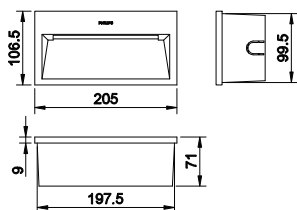

Application

- Walkways
- Parks and squares
- Outdoor Parking areas

Versions

BWP40 SPP

Dimensional drawing

Uni Wall Mount Recessed

General Information

Driver included Yes

Light Technical

Colour rendering index (CRI) 70

Operating and Electrical

Power Consumption 12 W

Controls and Dimming

Dimmable No

Mechanical and Housing

Optical cover type Flat glass