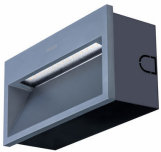

Uni Wall Mount Recessed

Benefits

- Modern streamlined design.
- High Watt (12 W) recessed wall mount with the possibility to be customized to 20W.
- Multiple mounting options.

Features

- Die – cast aluminum housing and tempered glass diffuser.
- Textured architectural bronze powder coat finish.
- Various colours can be customised to meet each customer's need.

Application

- Walkways
- Parks and squares
- Outdoor Parking areas

Versions

BWP40 SPP