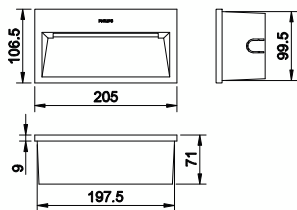

Application

- Walkways
- Parks and Plazas
- Outdoor Parking areas

Versions

BWP40 SPP

Dimensional drawing

Uni Wall Mount Recessed

General Information

Driver included Yes