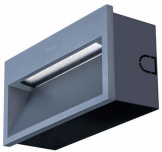

Uni Wall Mount Recessed

Benefits

- Modern streamlined design.
- High Watt (12 W) recessed wall mount with the possibility to be customized to 20W.
- Multiple mounting option.

Features

- Die – cast aluminum housing and tempered glass diffuser.
- Textured architectural bronze powder coat finish.
- Various color can be customized to meet per customer need.

Application

- Walkways
- Parks and Plazas
- Outdoor Parking areas

Versions

BWP40 SPP